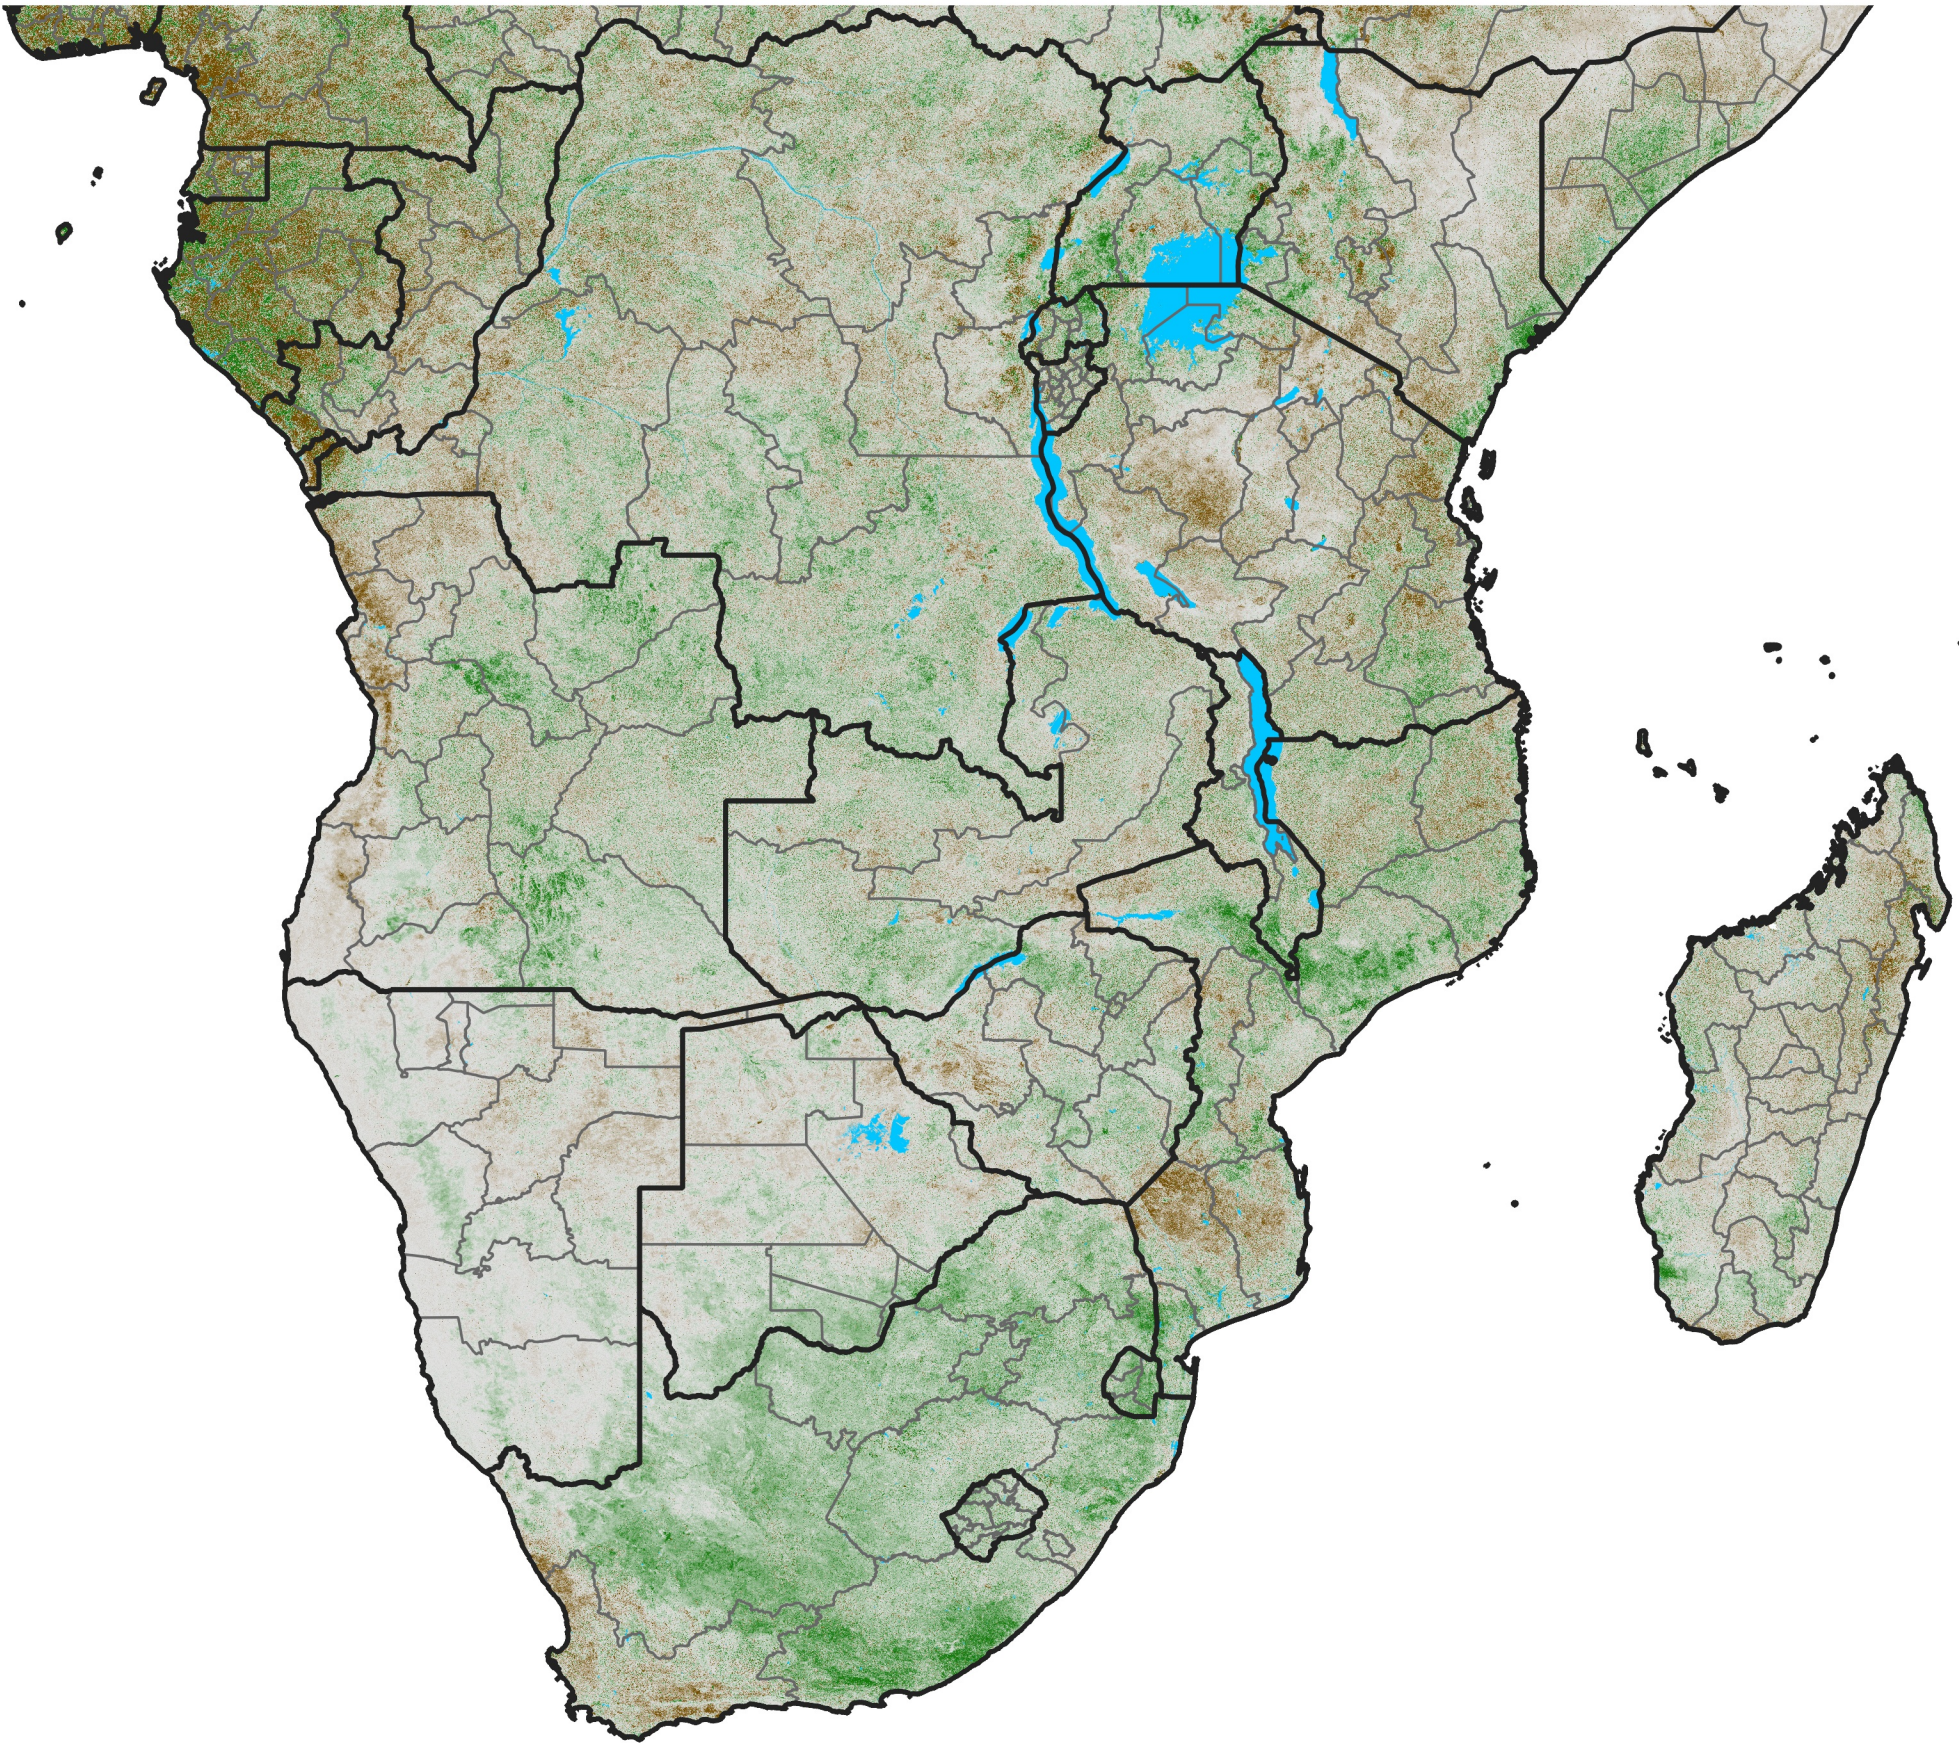

Southern Africa NDVI Difference

2022 minus 2021

Period 24 / August 21 - 31, 2022

NDVI Difference

< -0.3 -0.2 -0.1 -0.05 0.05 0.1 0.2 >0.3

Negative

No Difference

Positive