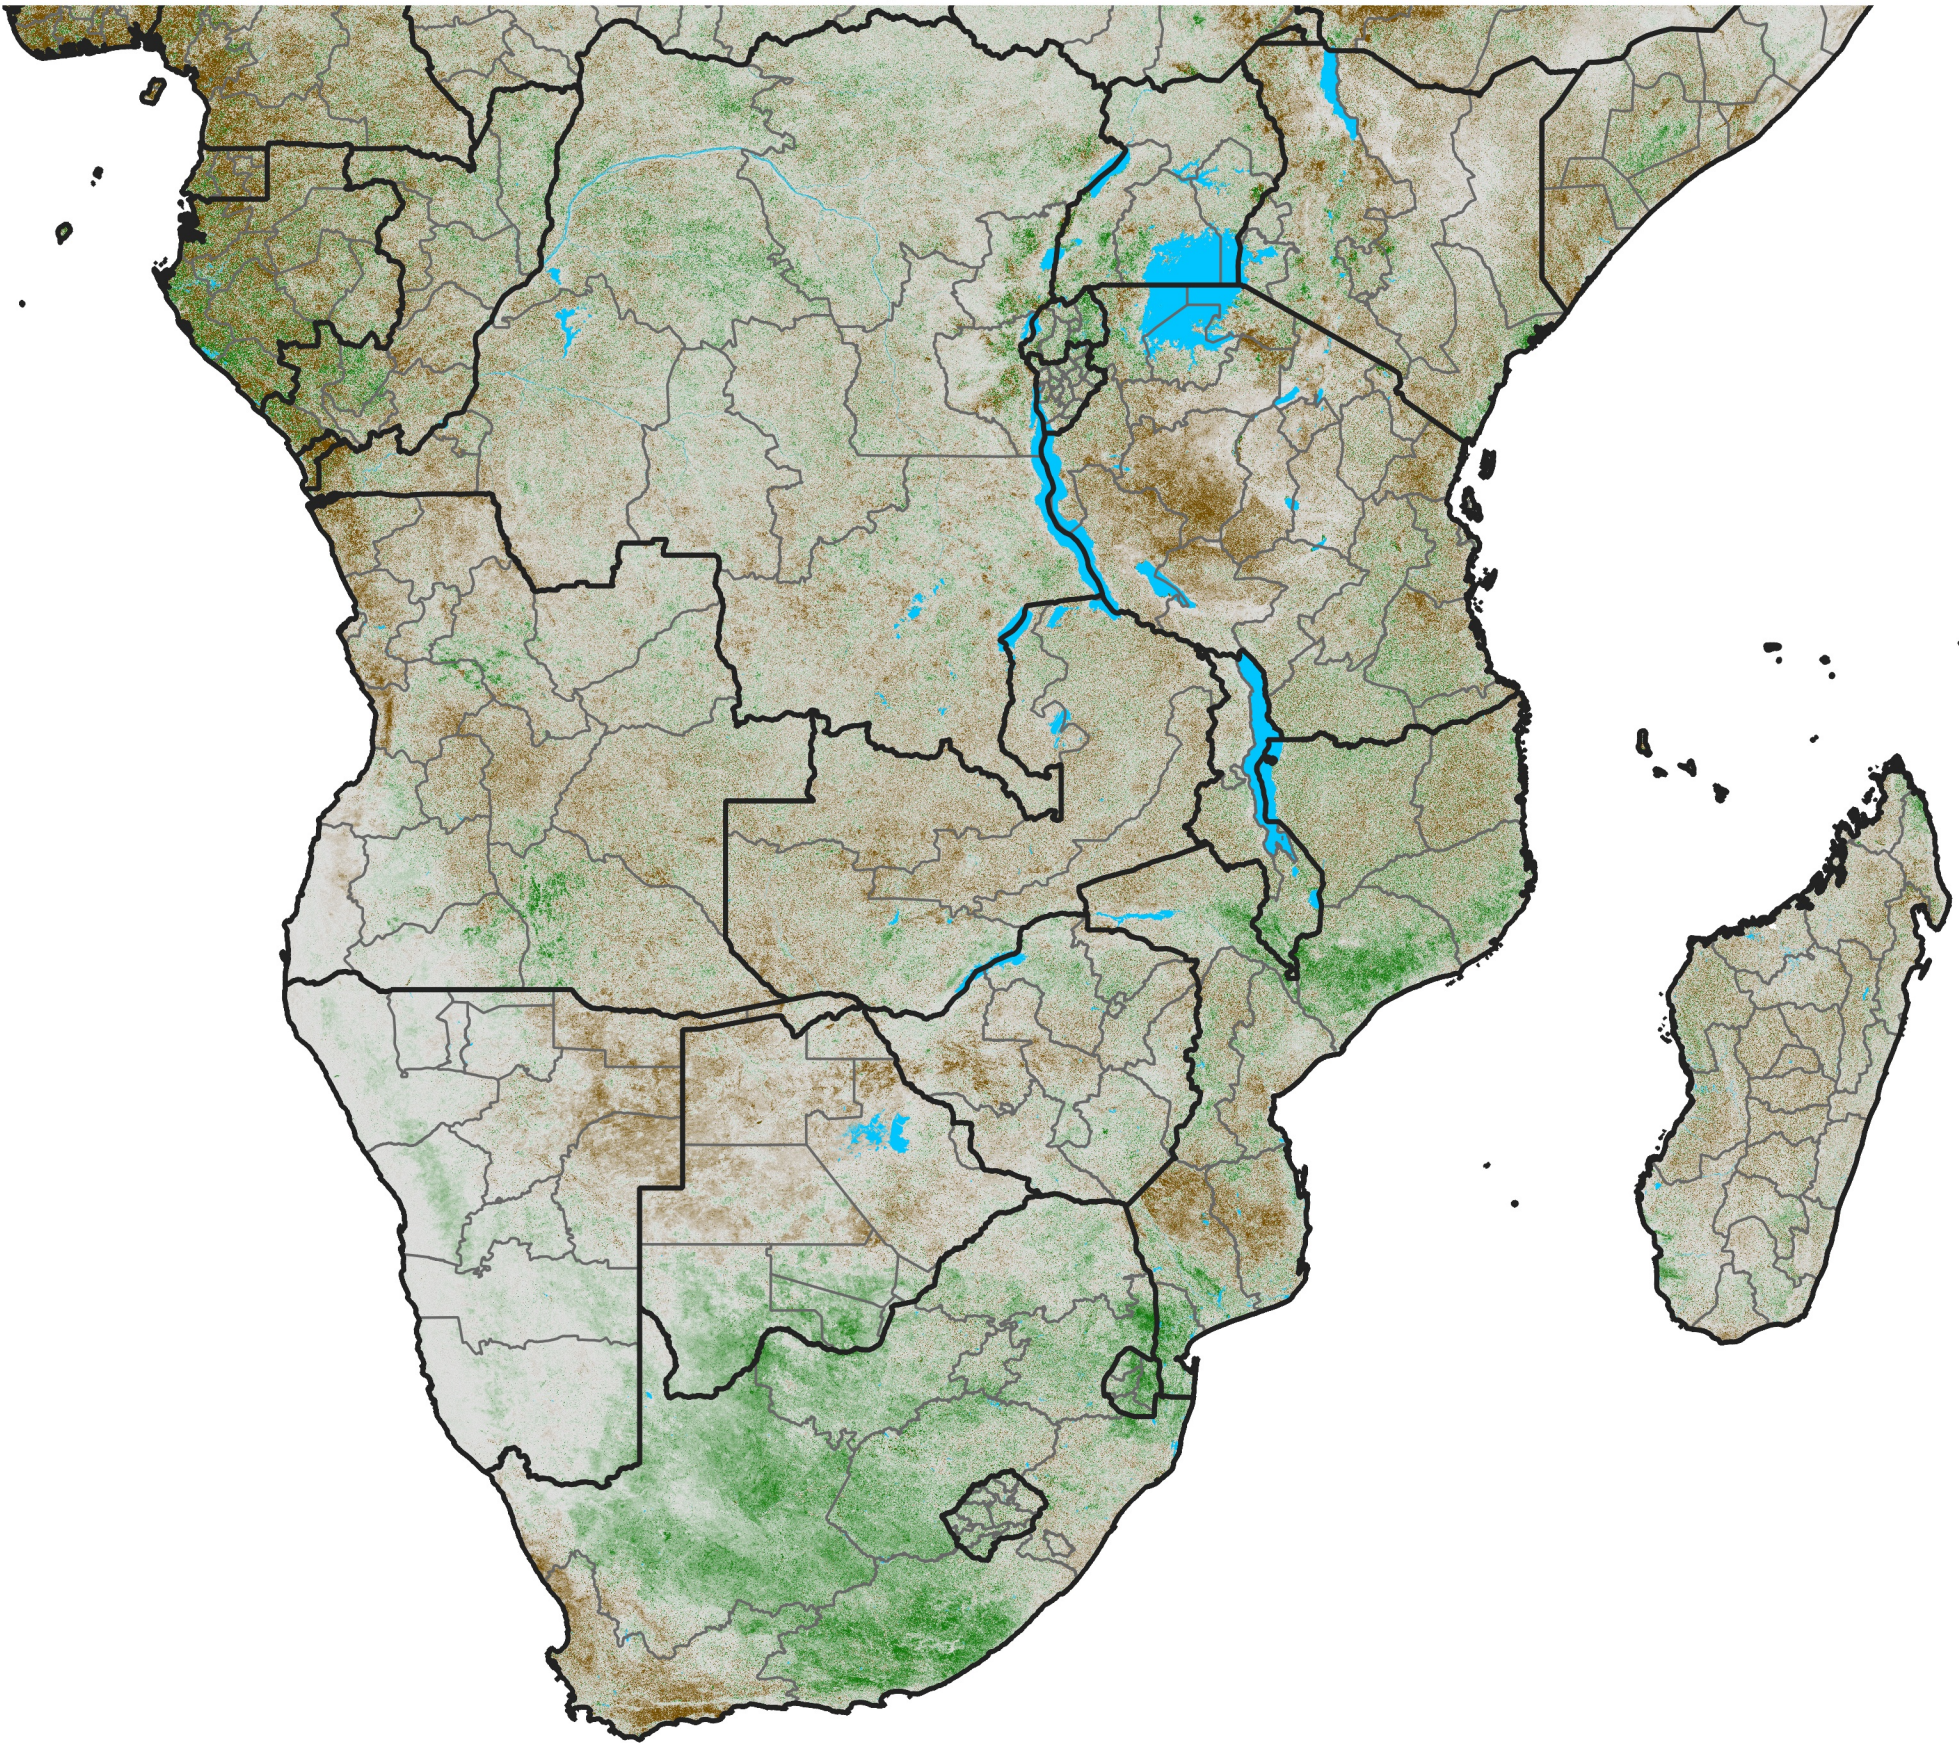

Southern Africa NDVI Difference

2022 minus 2021

Period 27 / September 21 - 30, 2022

NDVI Difference

< -0.3 -0.2 -0.1 -0.05 0.05 0.1 0.2 > 0.3

Negative

No Difference

Positive