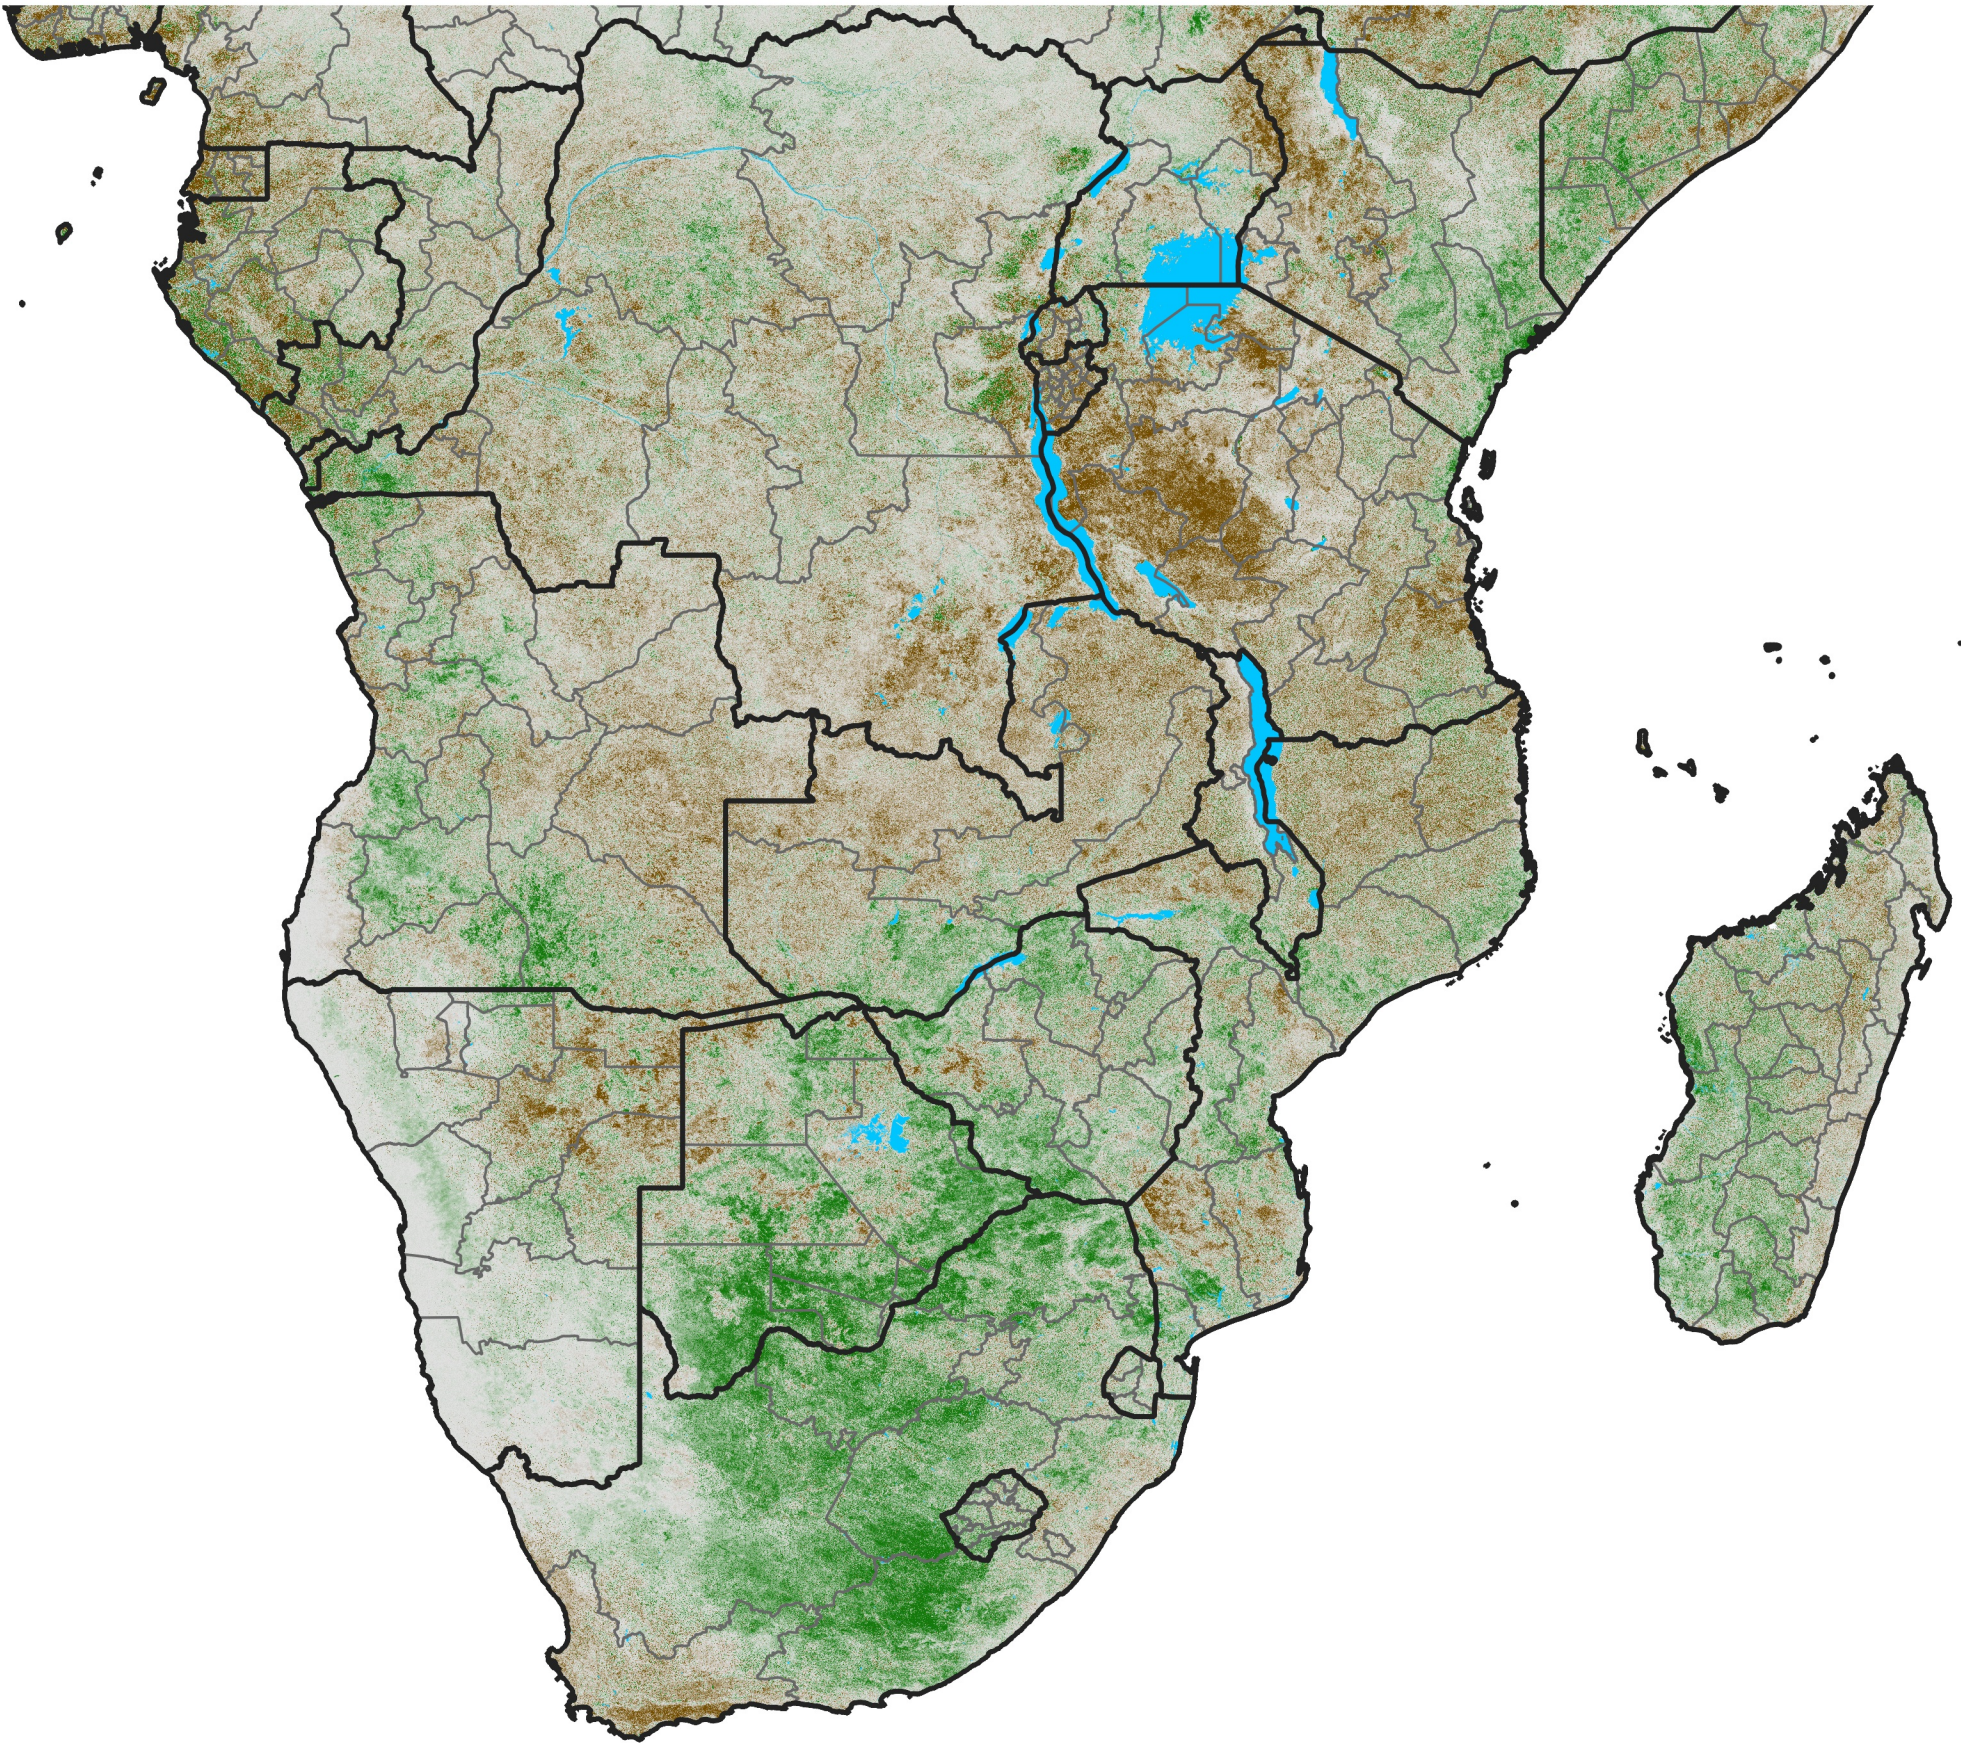

# Southern Africa NDVI Difference

2022 minus 2021

Period 31 / November 01 - 10, 2022

## NDVI Difference

< -0.3   -0.2   -0.1   -0.05   0.05   0.1   0.2   >0.3

Negative

No Difference

Positive