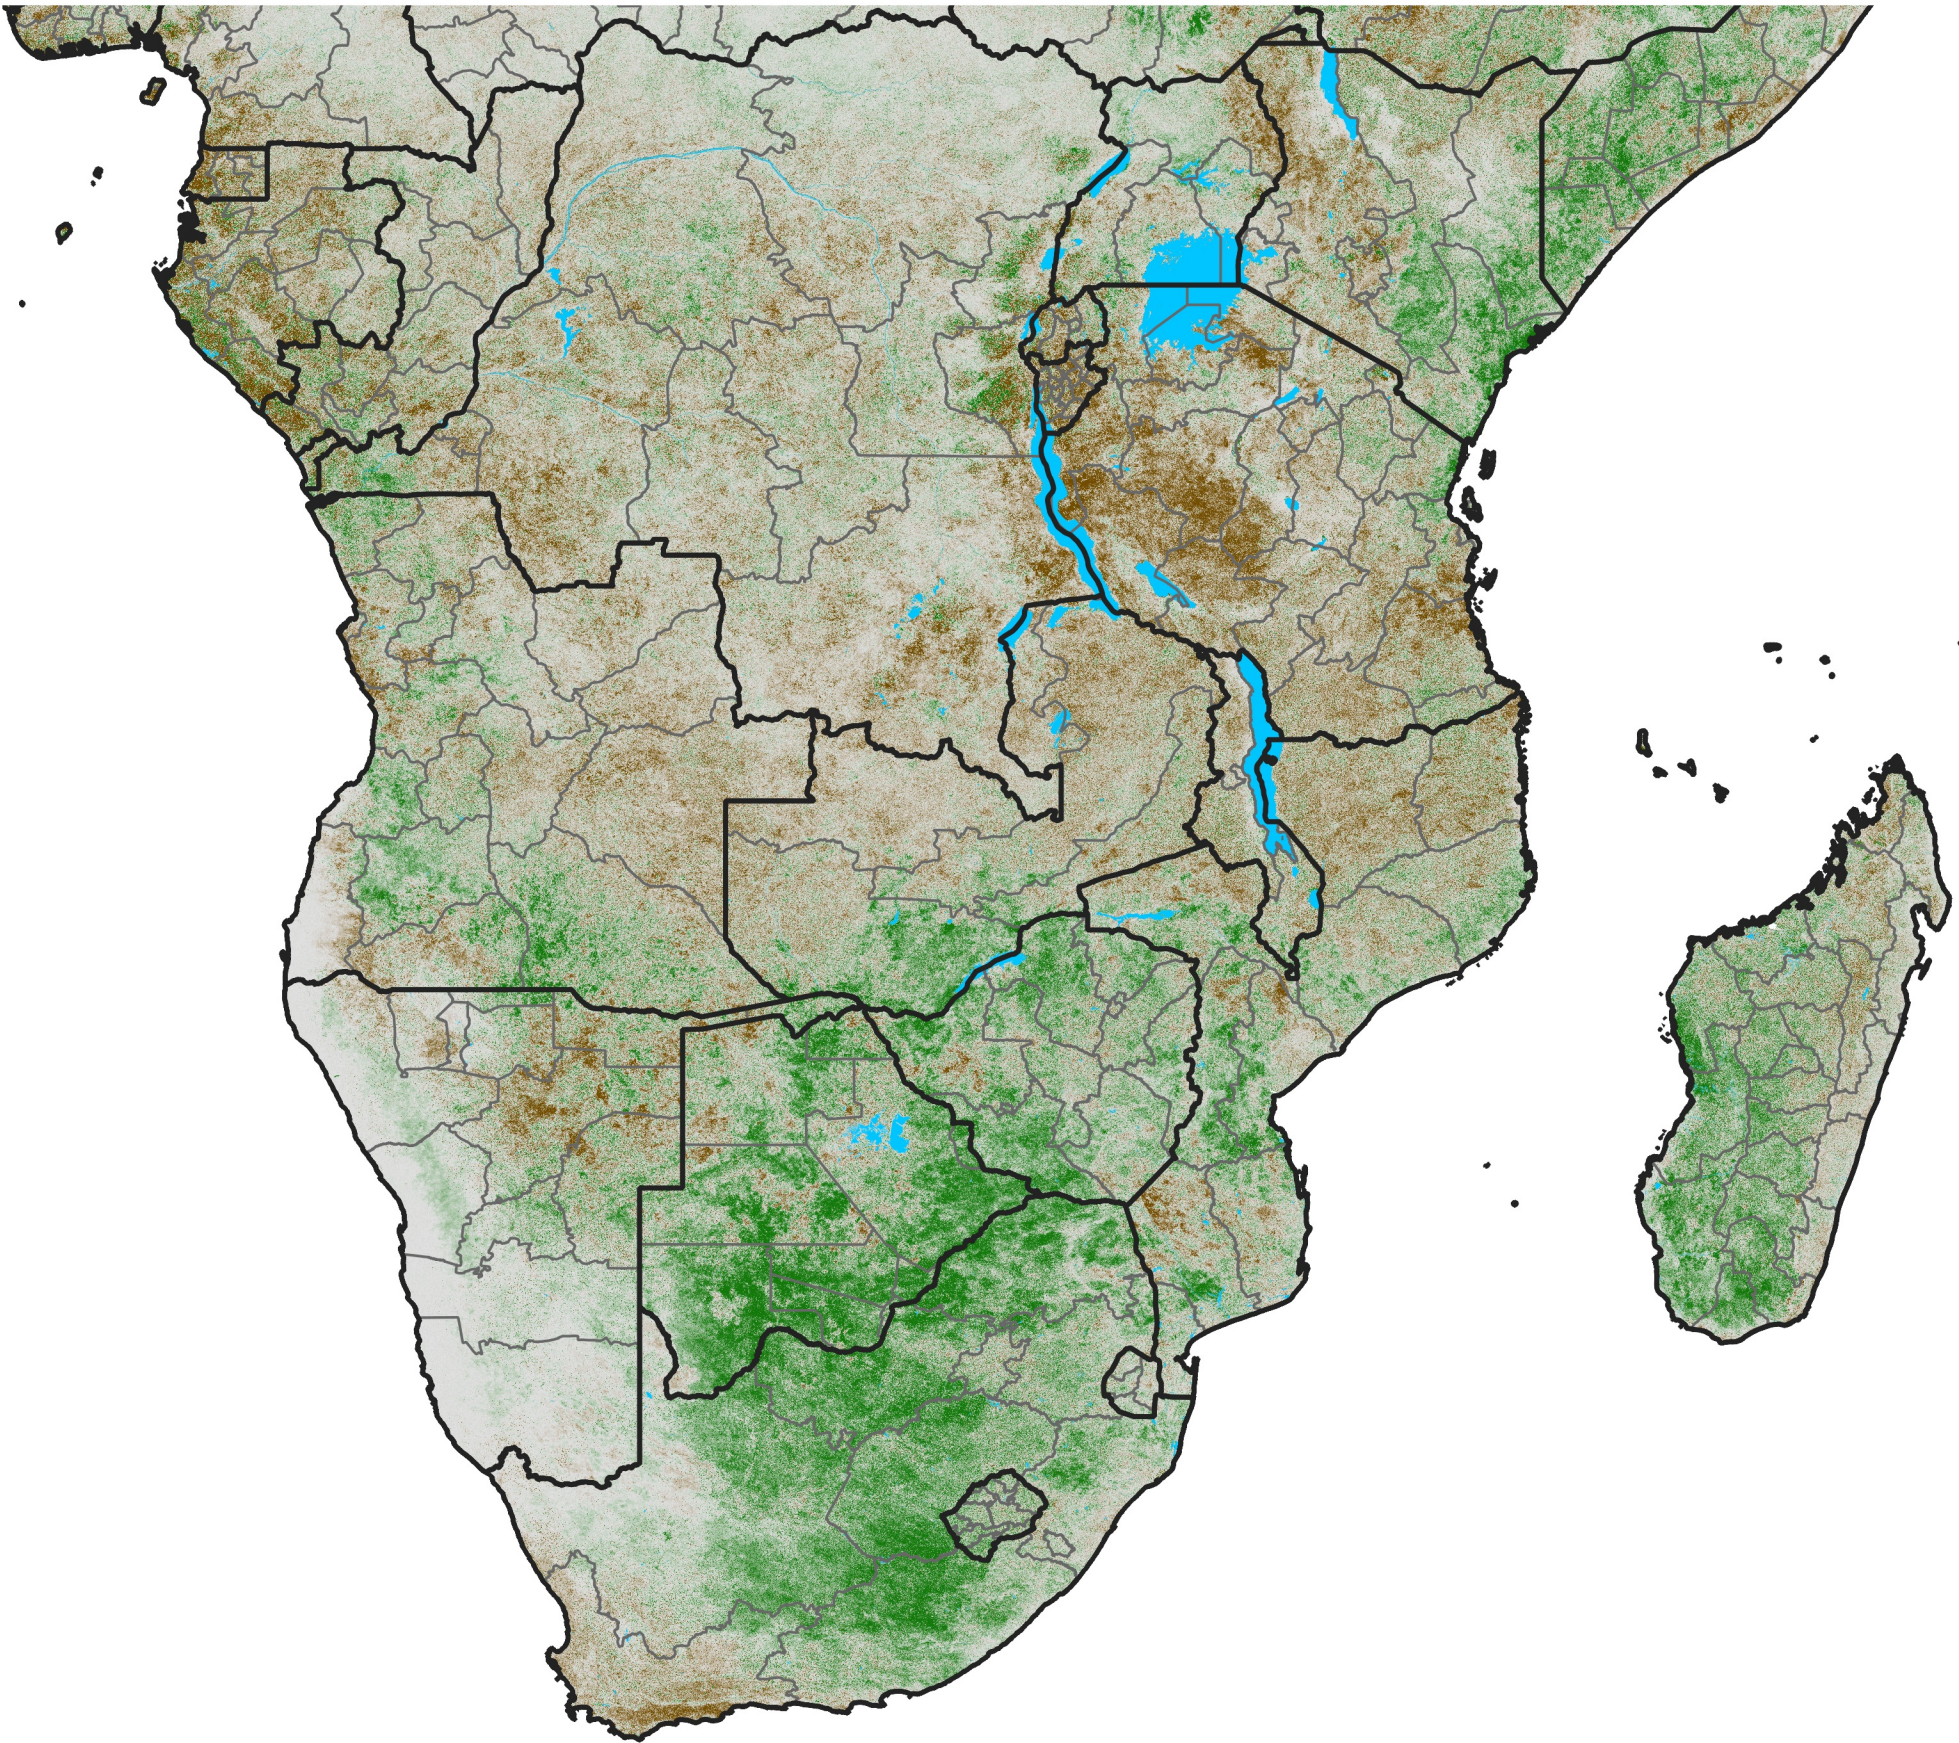

Southern Africa

NDVI Difference

2022 minus 2021

Period 32 / November 11 - 20, 2022

NDVI Difference

< -0.3 -0.2 -0.1 -0.05 0.05 0.1 0.2 >0.3

Negative

No Difference