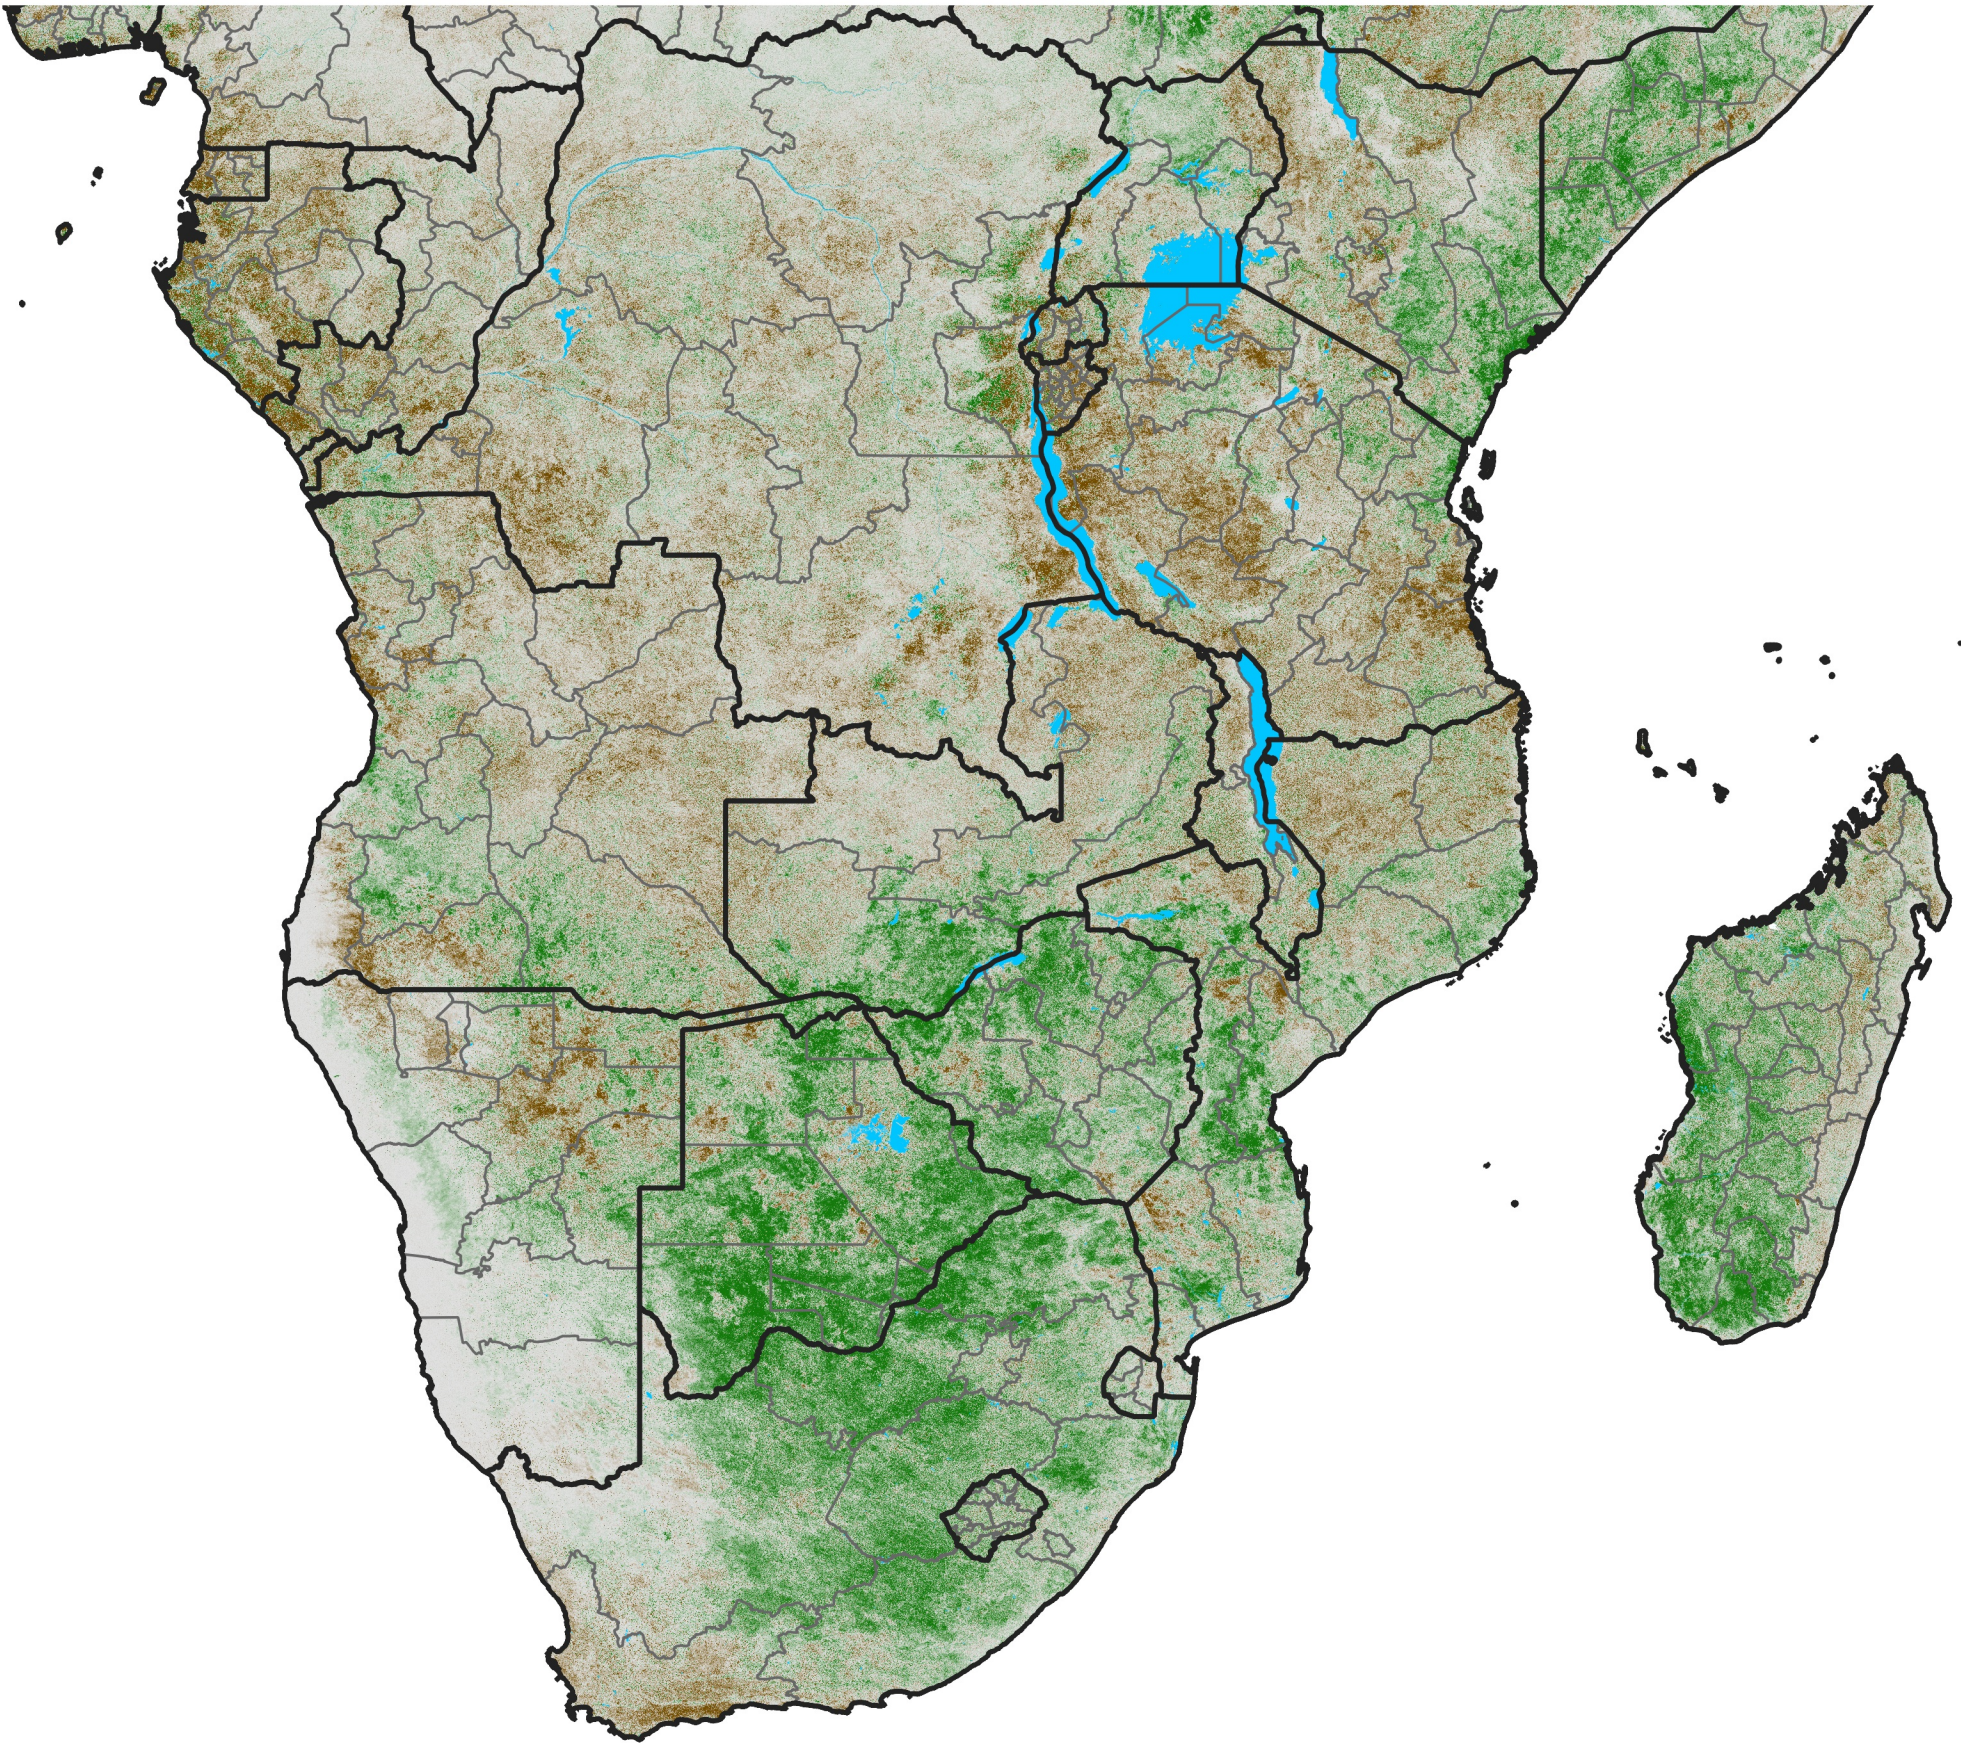

Southern Africa NDVI Difference

2022 minus 2021

Period 33 / November 21 - 30, 2022

NDVI Difference

< -0.3 -0.2 -0.1 -0.05 0.05 0.1 0.2 >0.3

Negative

No Difference

Positive