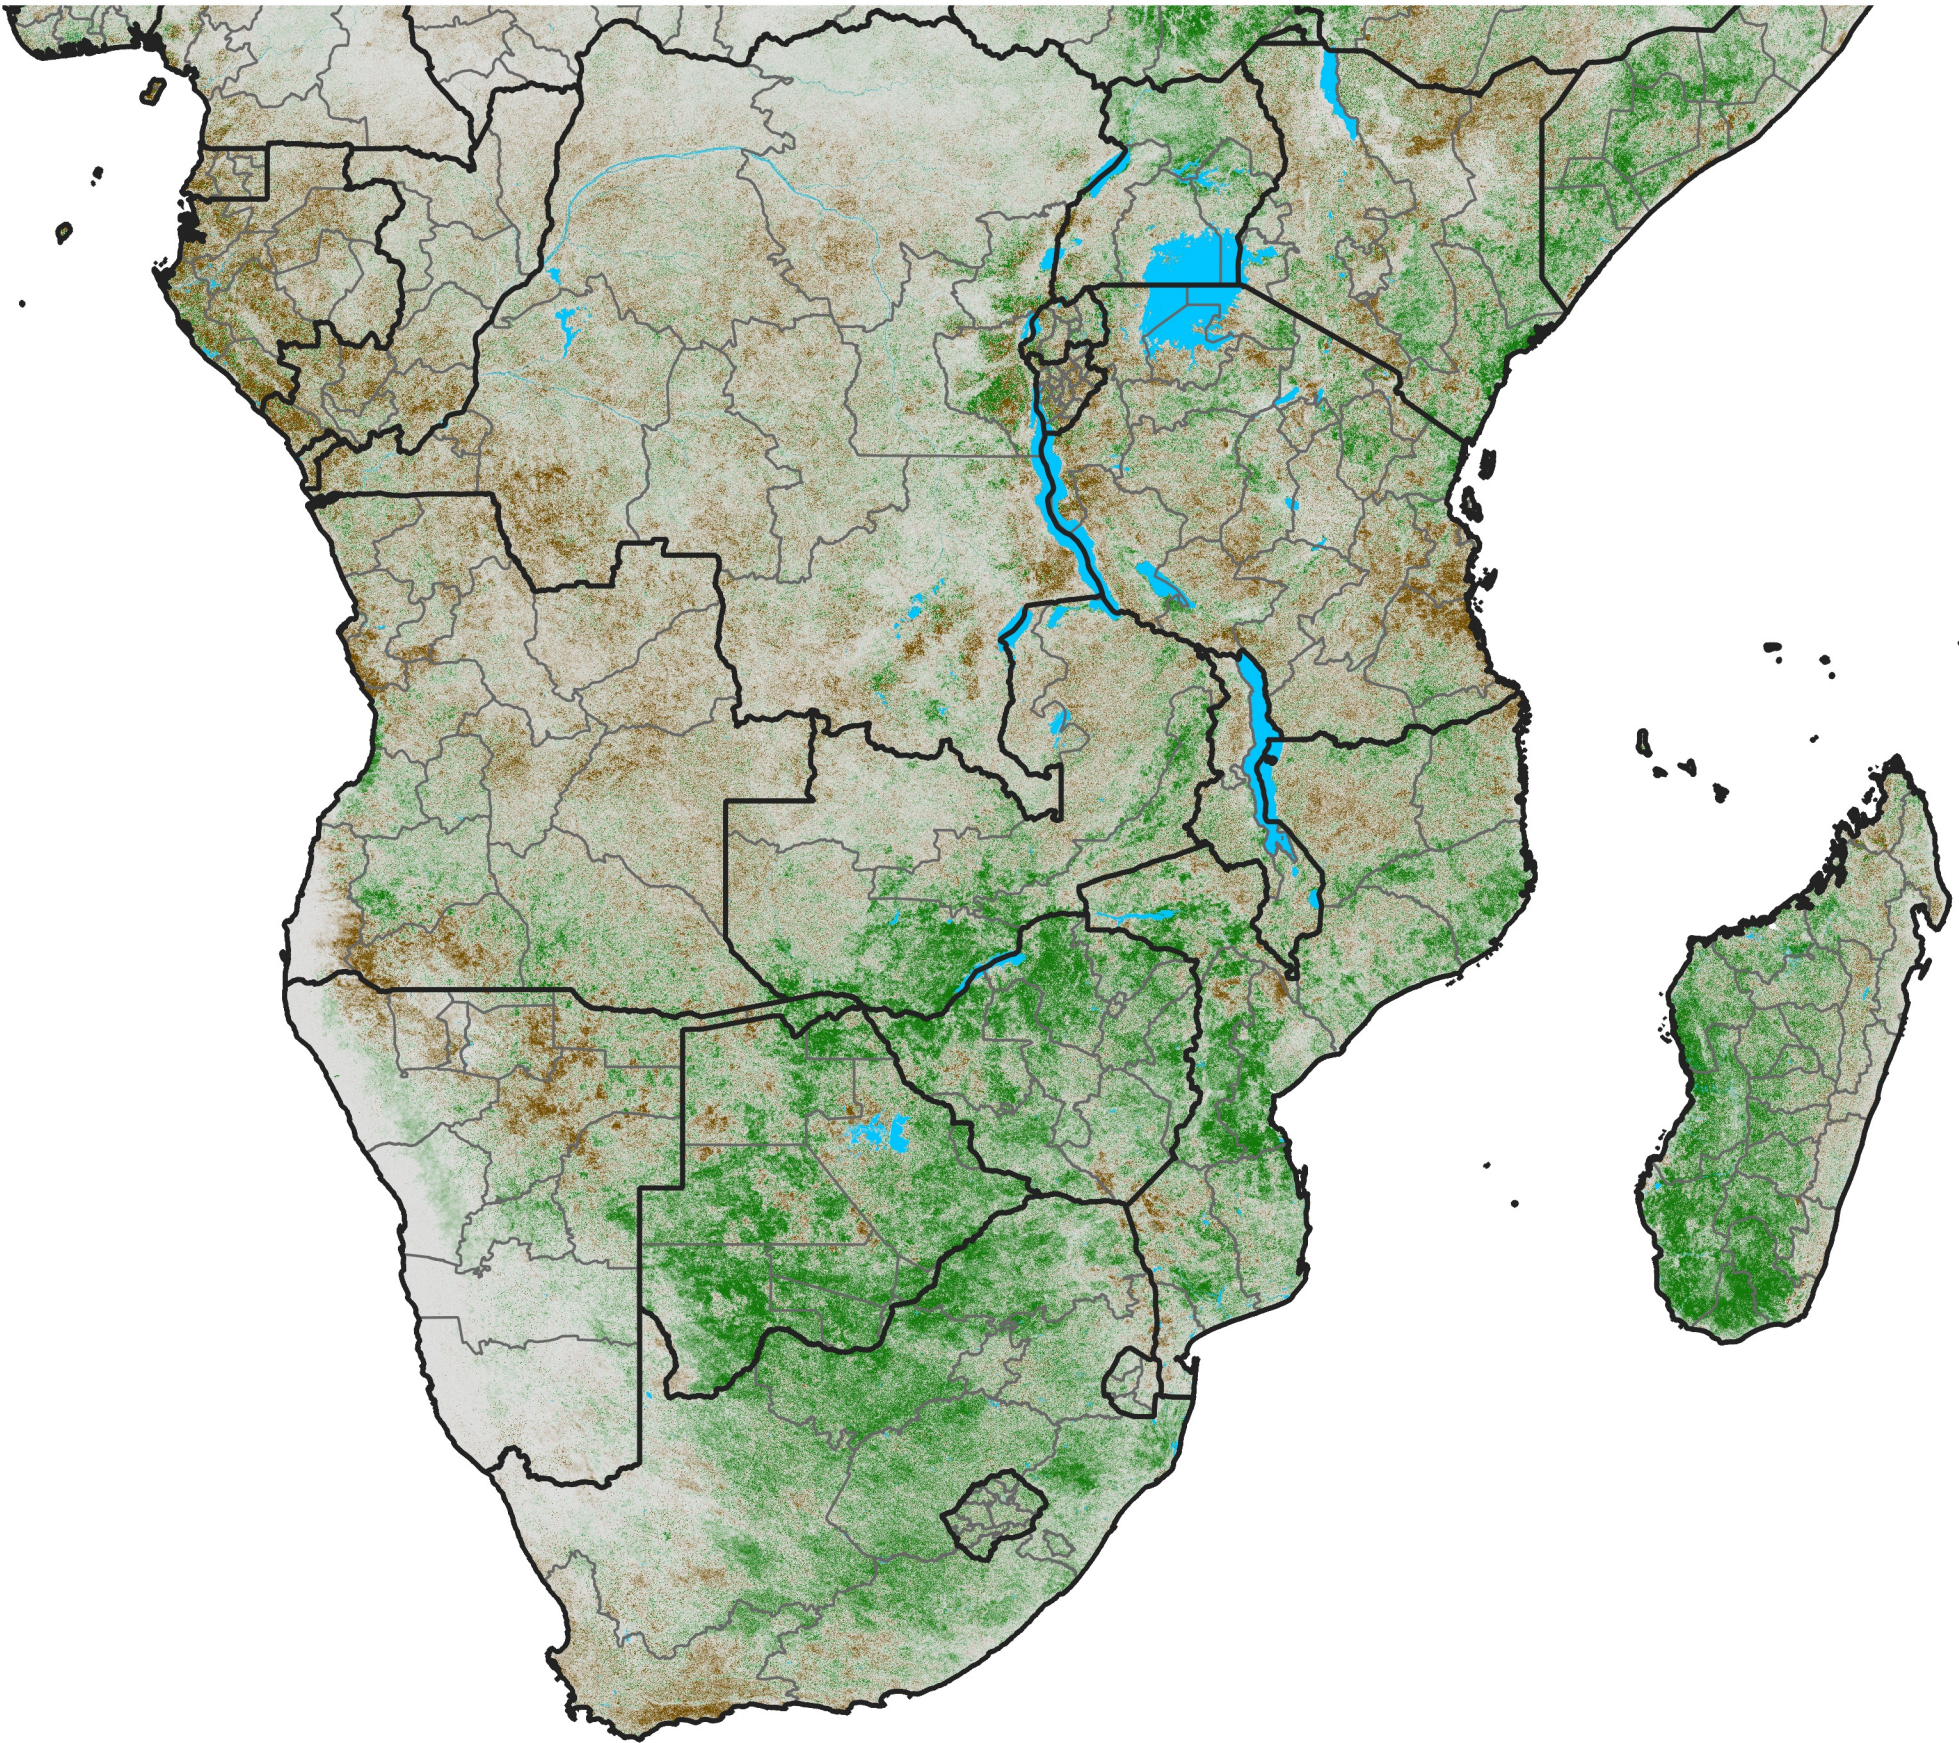

Southern Africa NDVI Difference

2022 minus 2021

Period 34 / December 01 - 10, 2022

NDVI Difference

< -0.3 -0.2 -0.1 -0.05 0.05 0.1 0.2 >0.3

Negative

No Difference

Positive