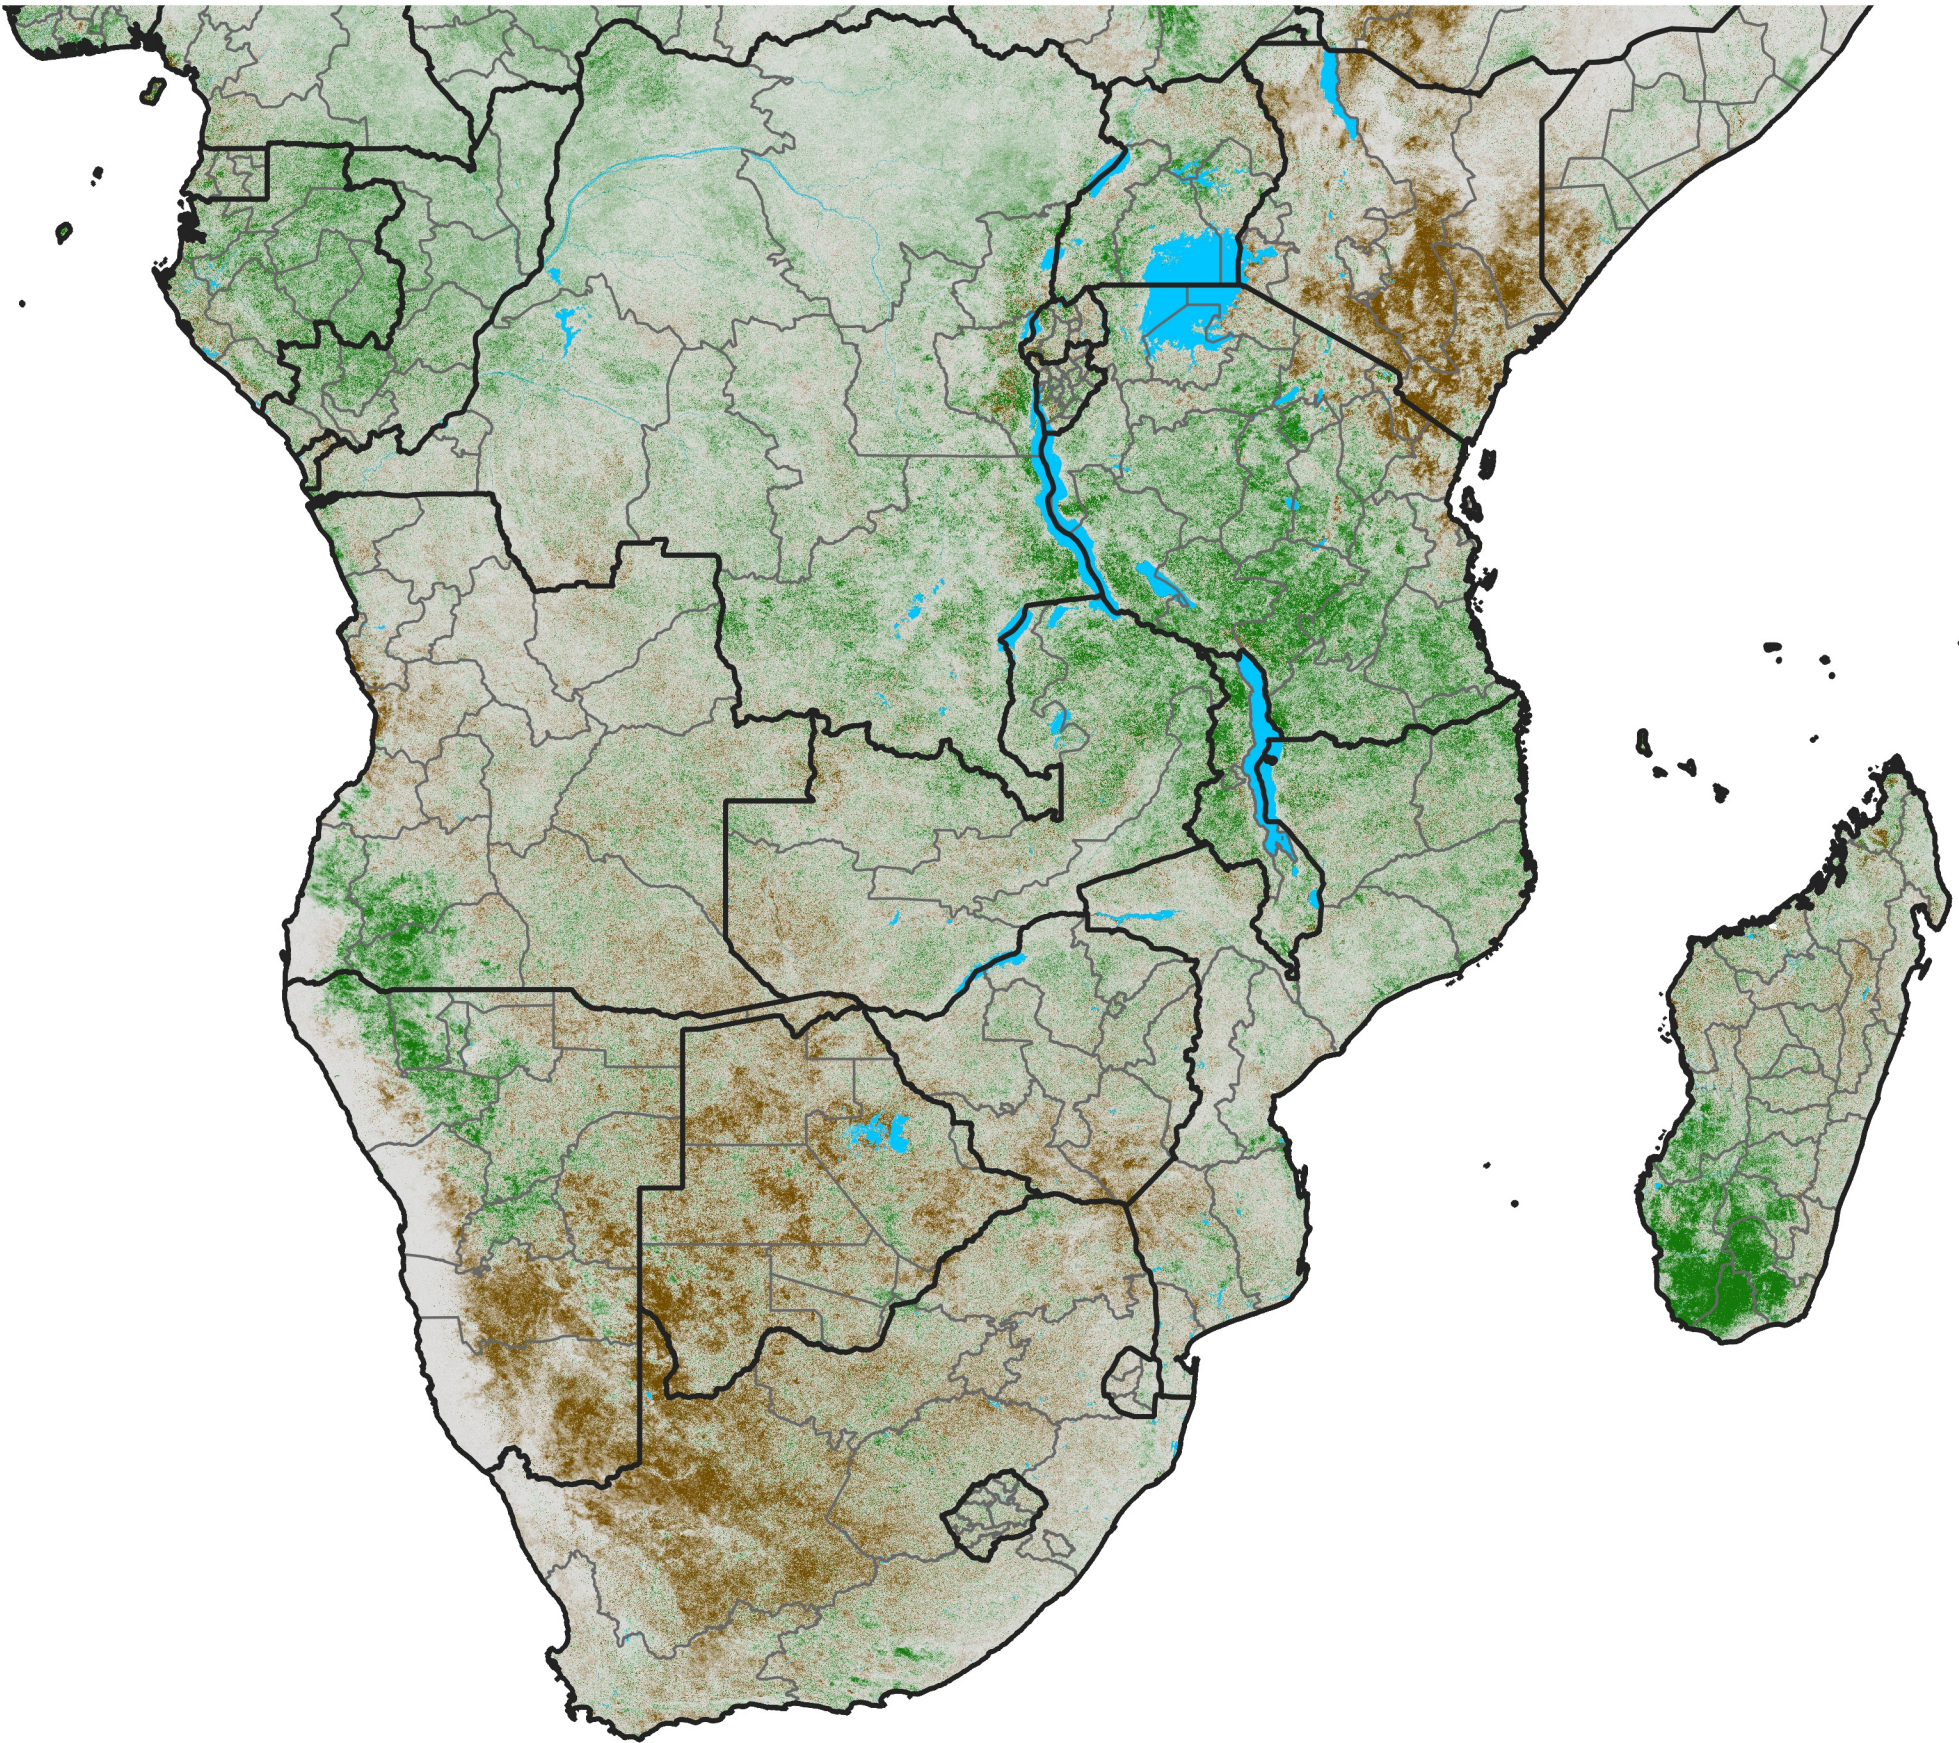

Southern Africa NDVI Difference

2023 minus 2022

Period 04 / February 01 - 10, 2023

NDVI Difference

< -0.3 -0.2 -0.1 -0.05 0.05 0.1 0.2 >0.3

Negative

No Difference

Positive