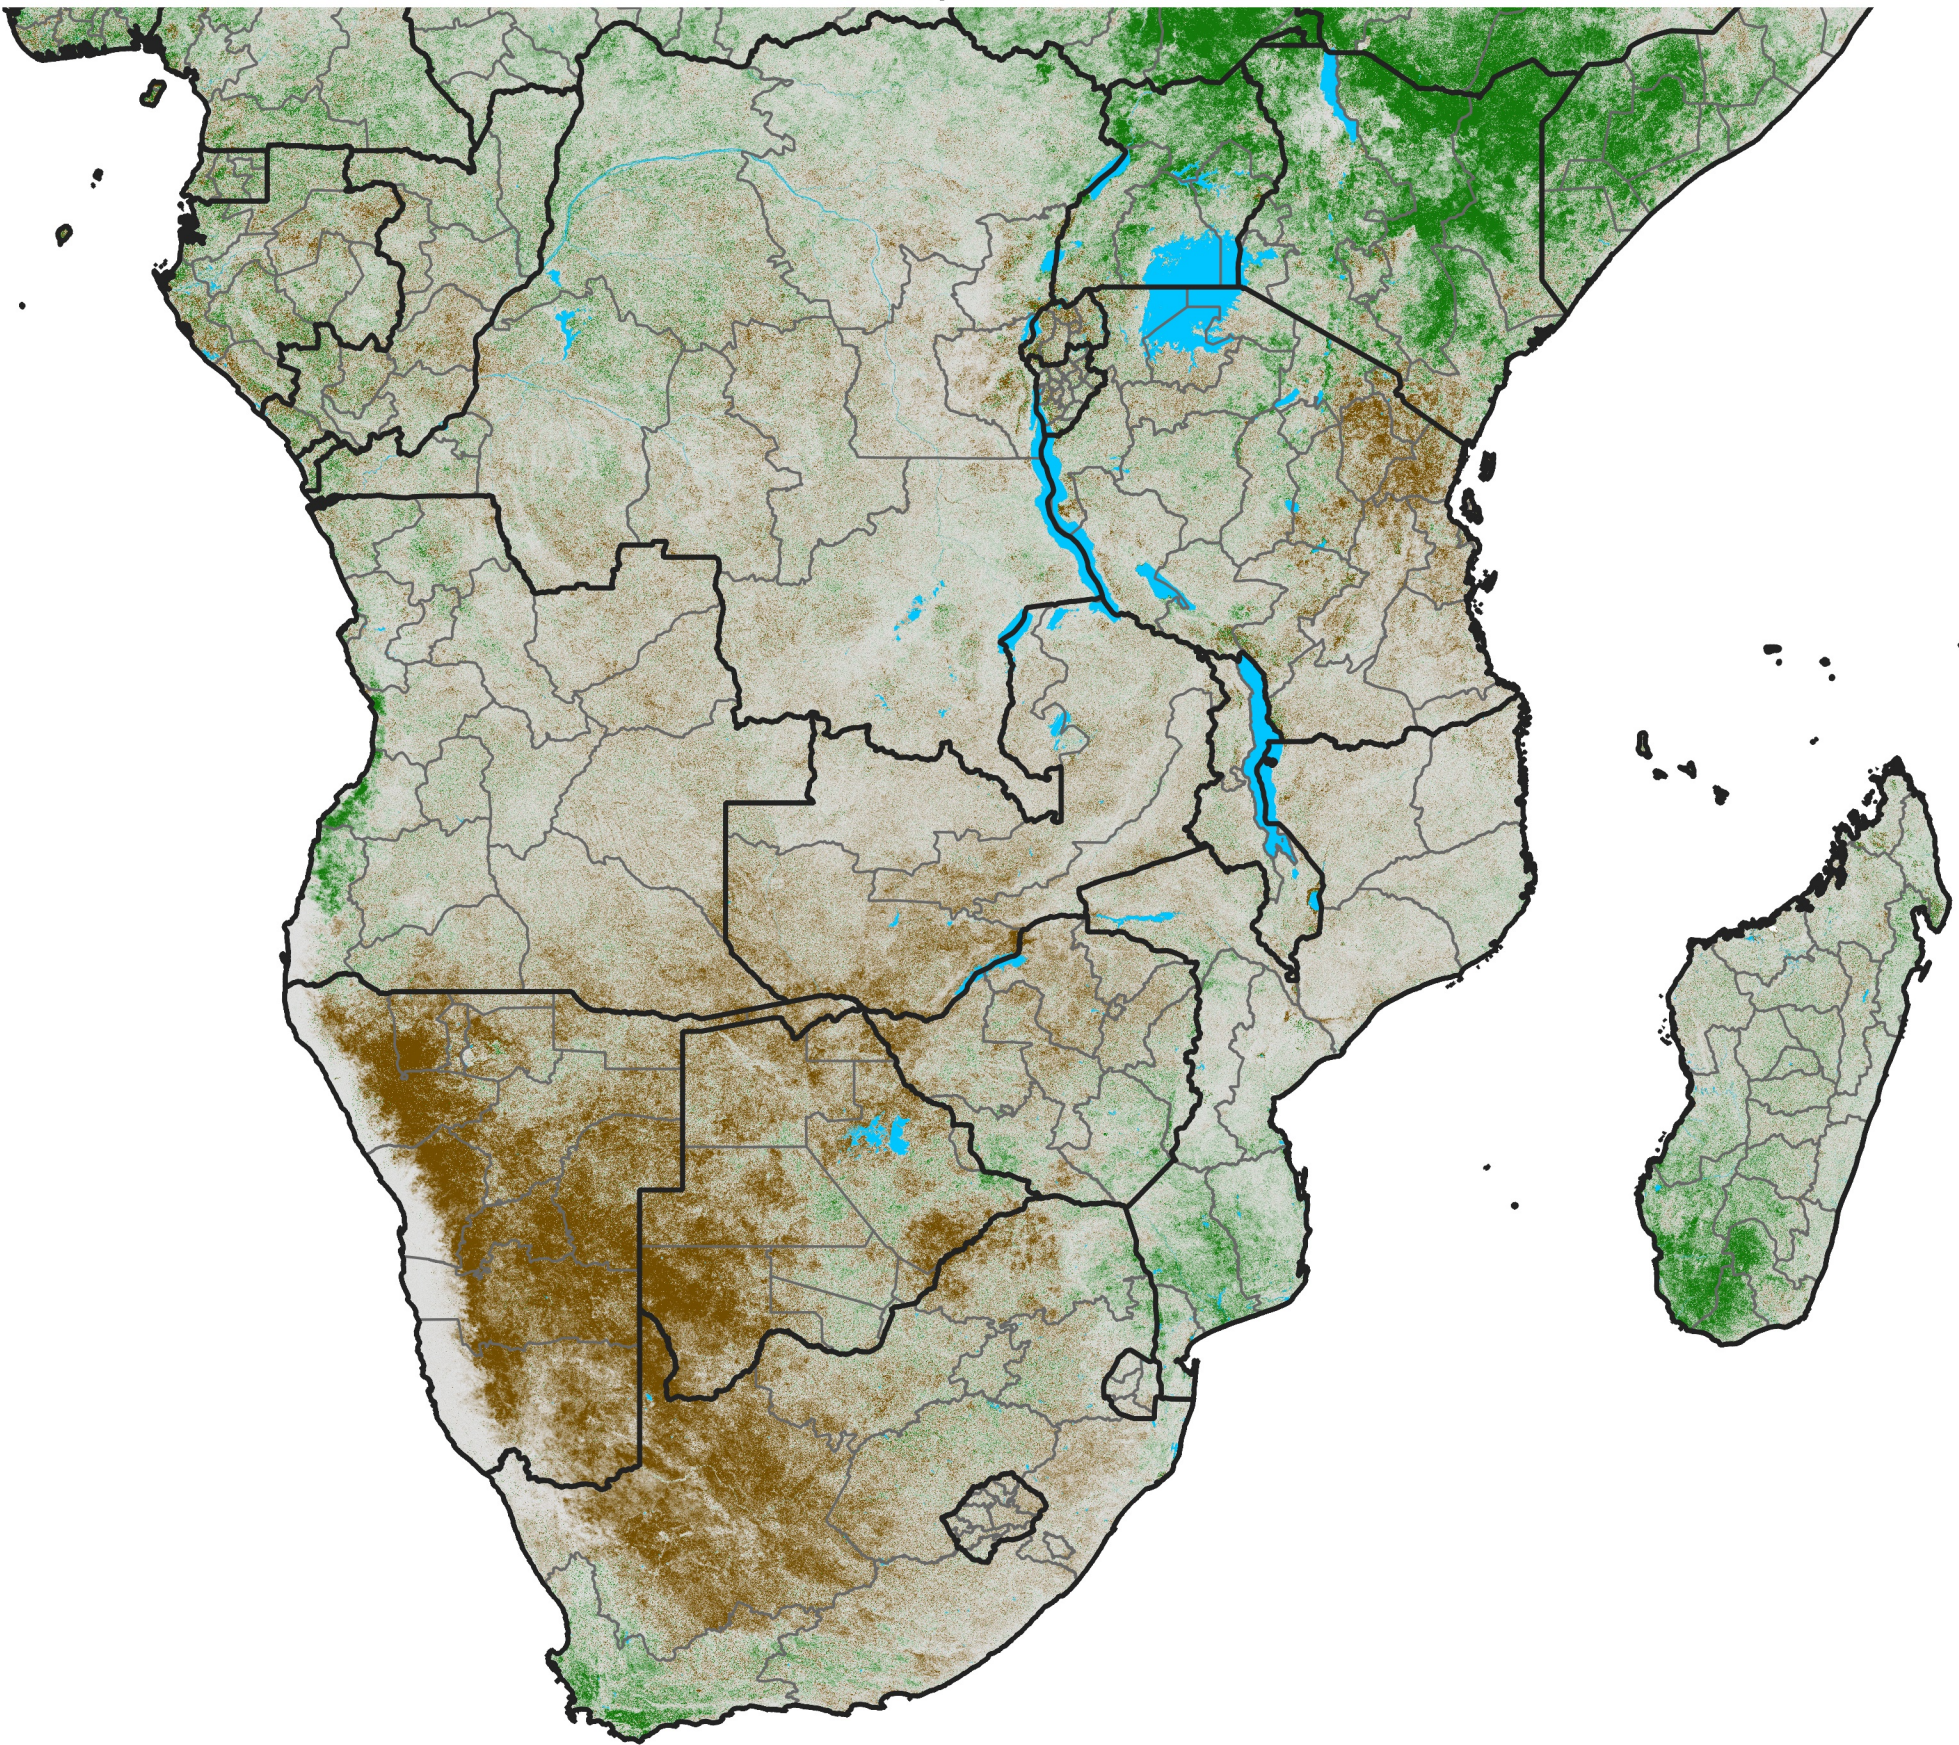

Southern Africa NDVI Difference

2023 minus 2022

Period 11 / April 11 - 20, 2023

NDVI Difference

< -0.3 -0.2 -0.1 -0.05 0.05 0.1 0.2 >0.3

Negative

No Difference

Positive