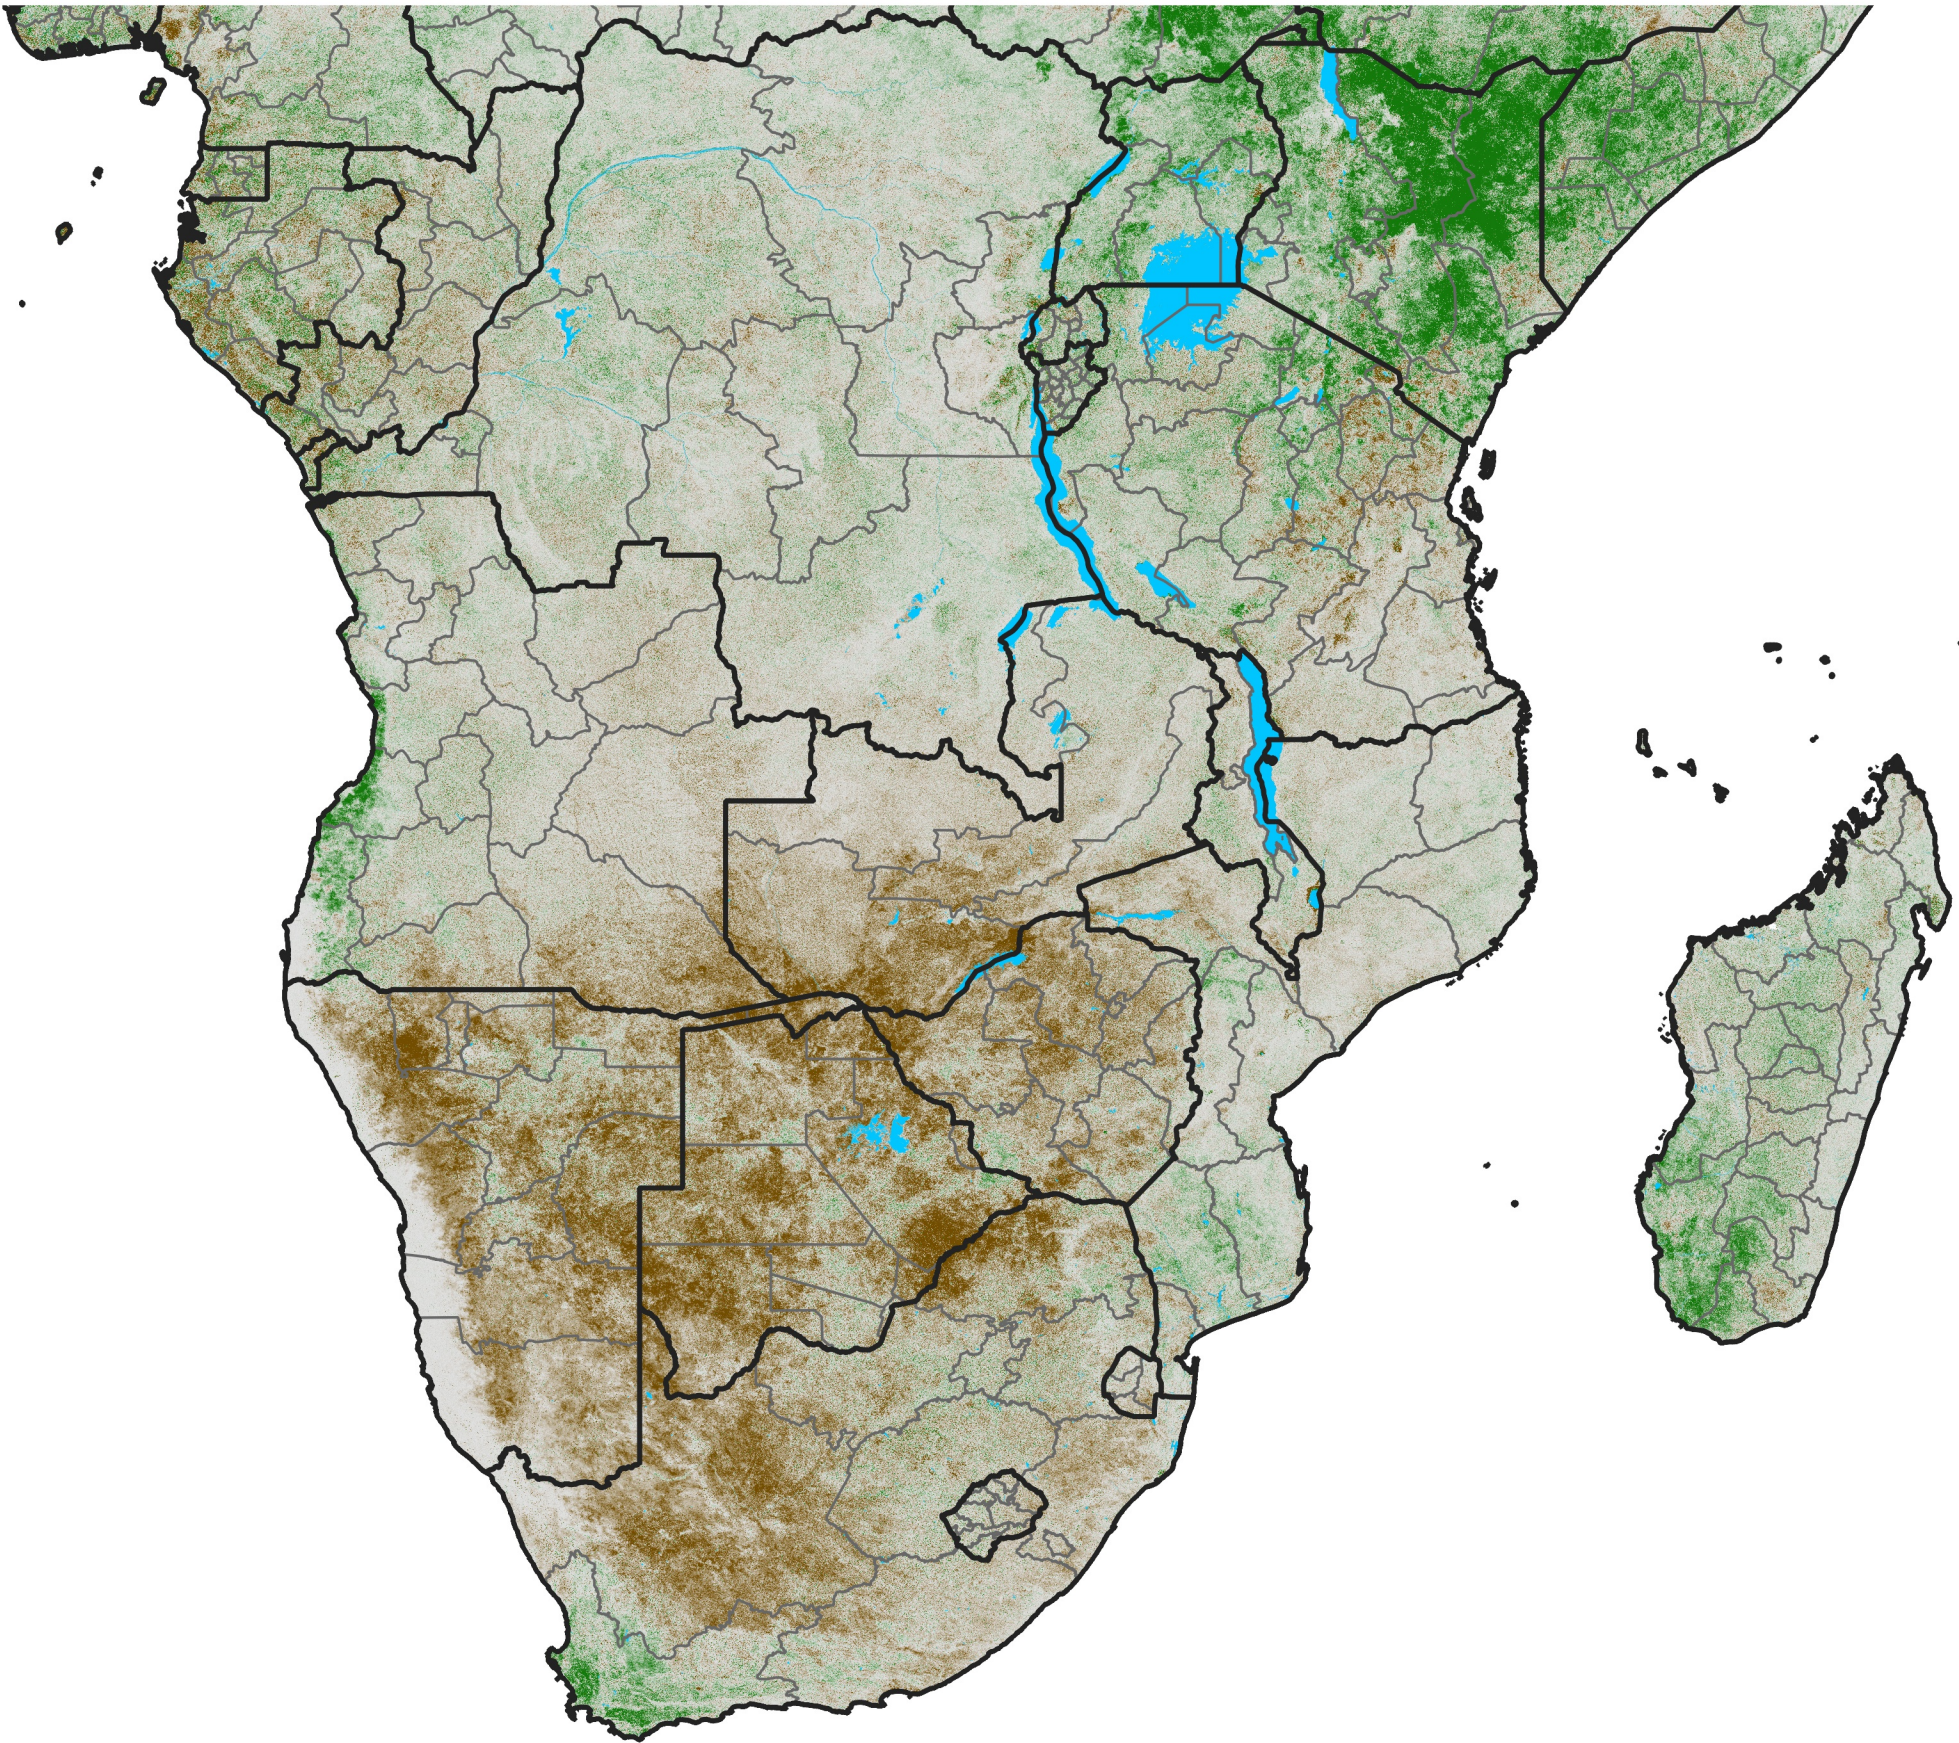

Southern Africa NDVI Difference

2023 minus 2022

Period 13 / May 01 - 10, 2023

NDVI Difference

< -0.3 -0.2 -0.1 -0.05 0.05 0.1 0.2 > 0.3

Negative

No Difference

Positive