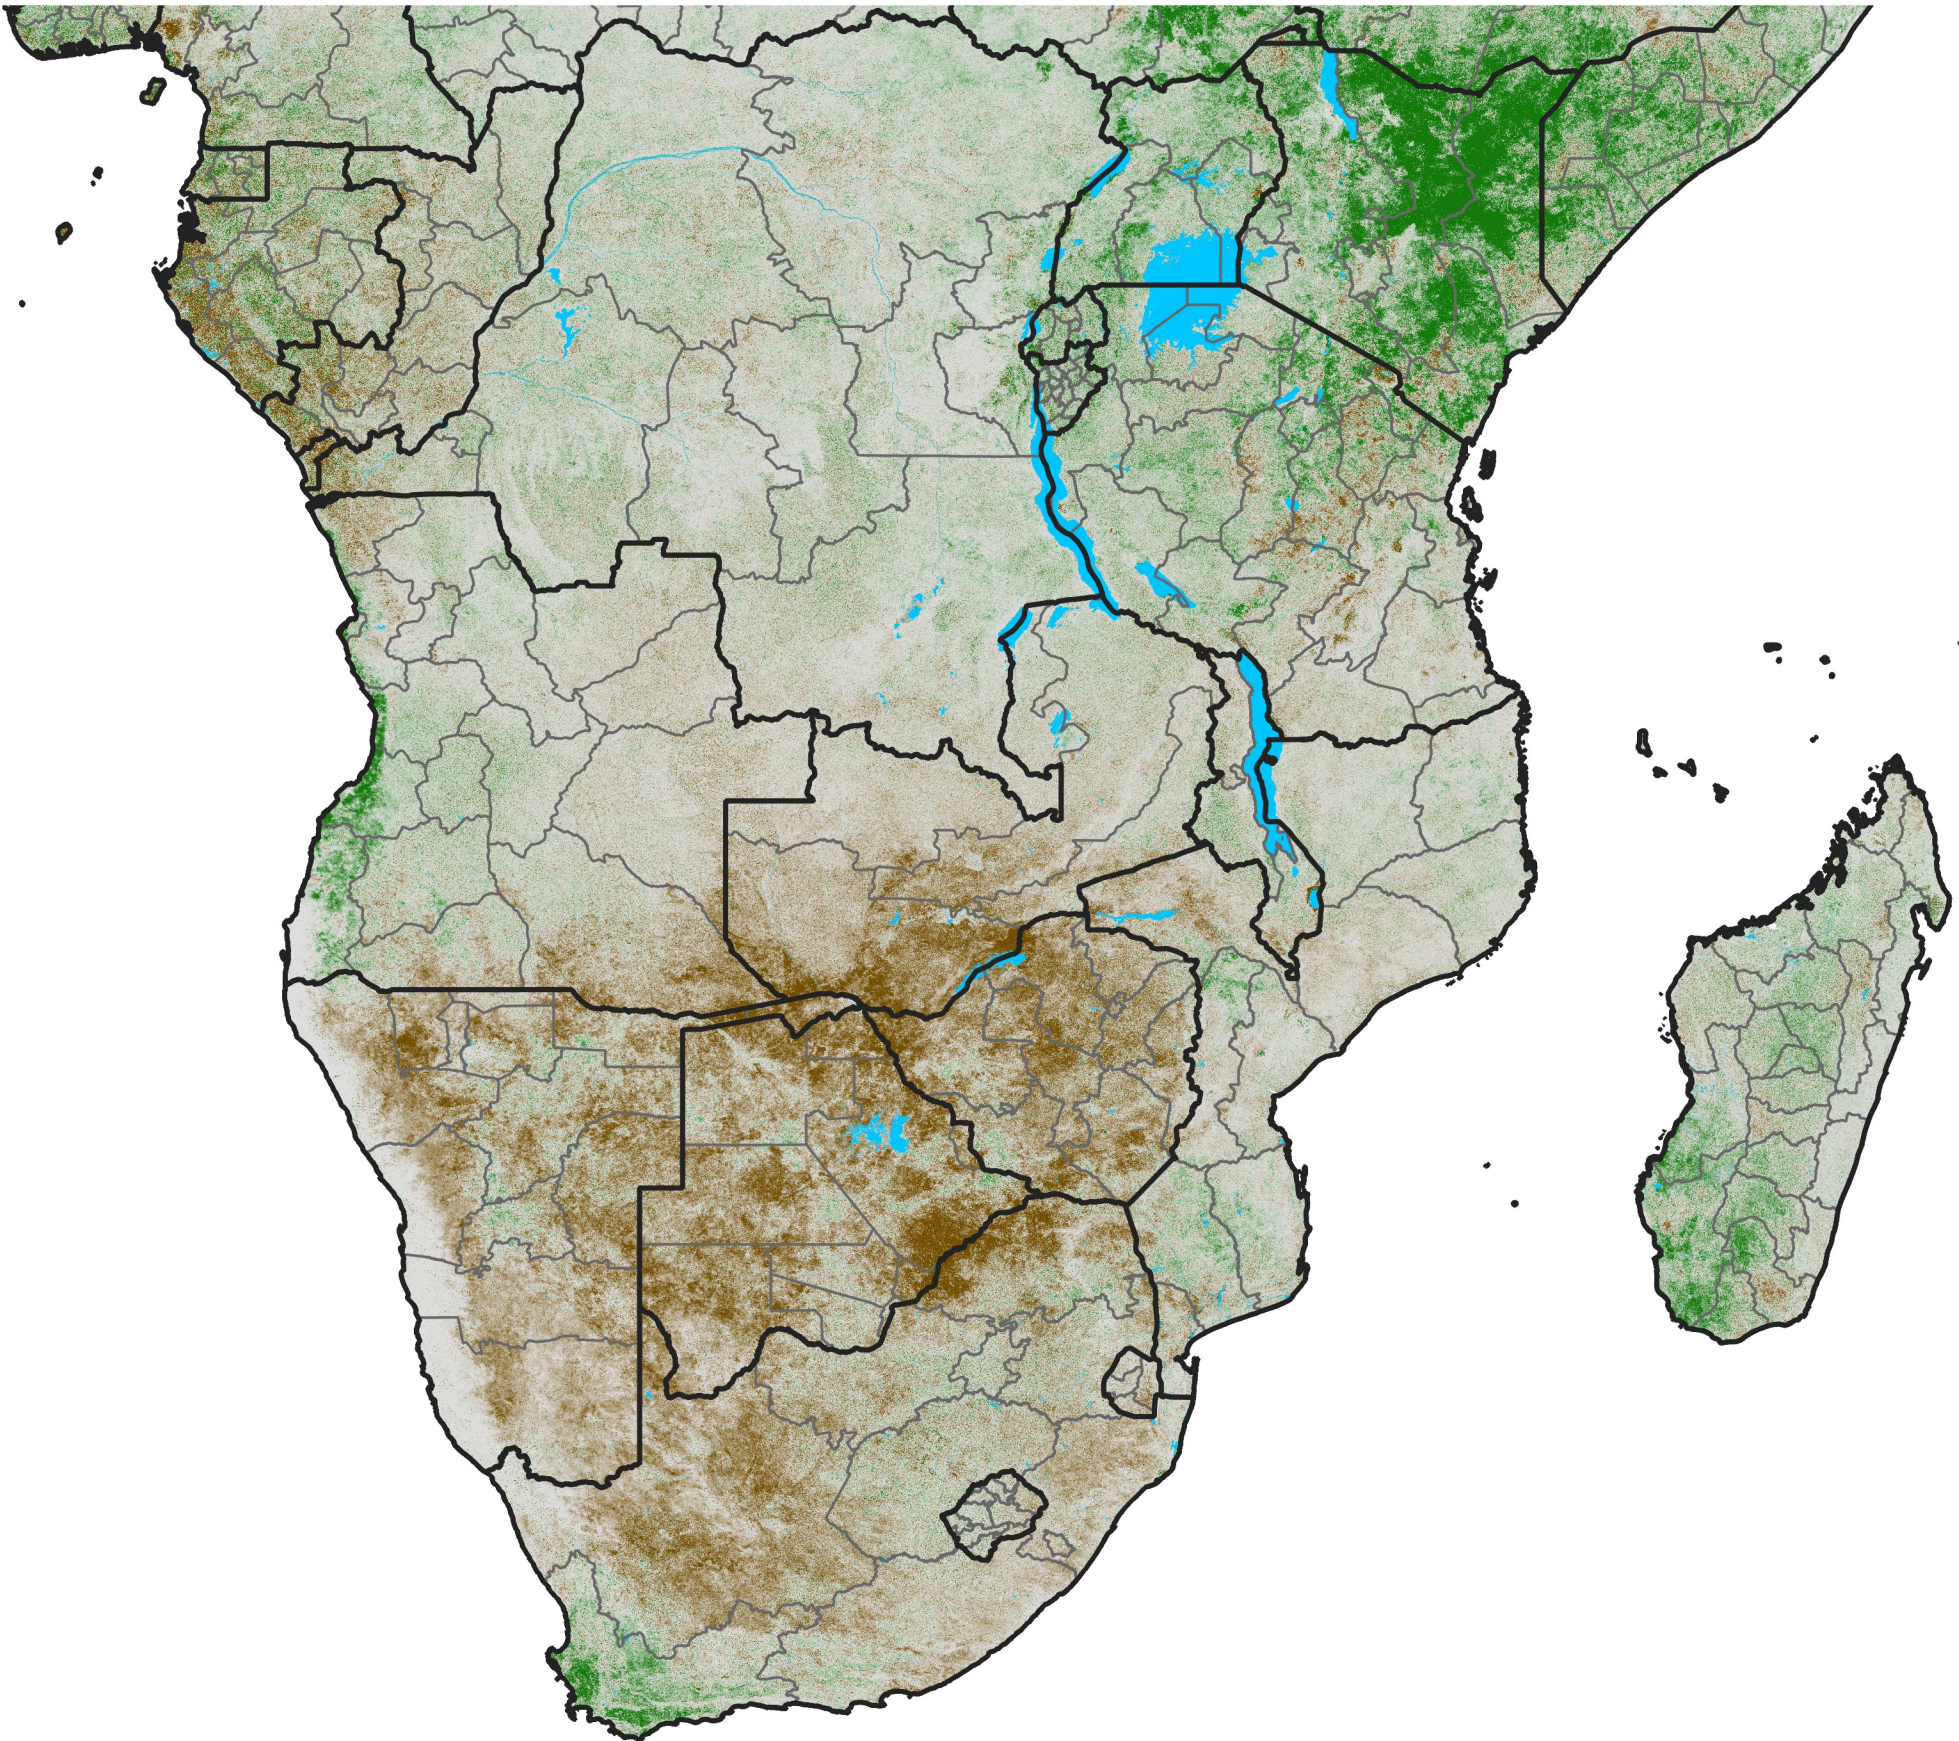

# Southern Africa NDVI Difference

2023 minus 2022

Period 14 / May 11 - 20, 2023

### NDVI Difference

< -0.3   -0.2   -0.1   -0.05   0.05   0.1   0.2   > 0.3

Negative

No Difference

Positive