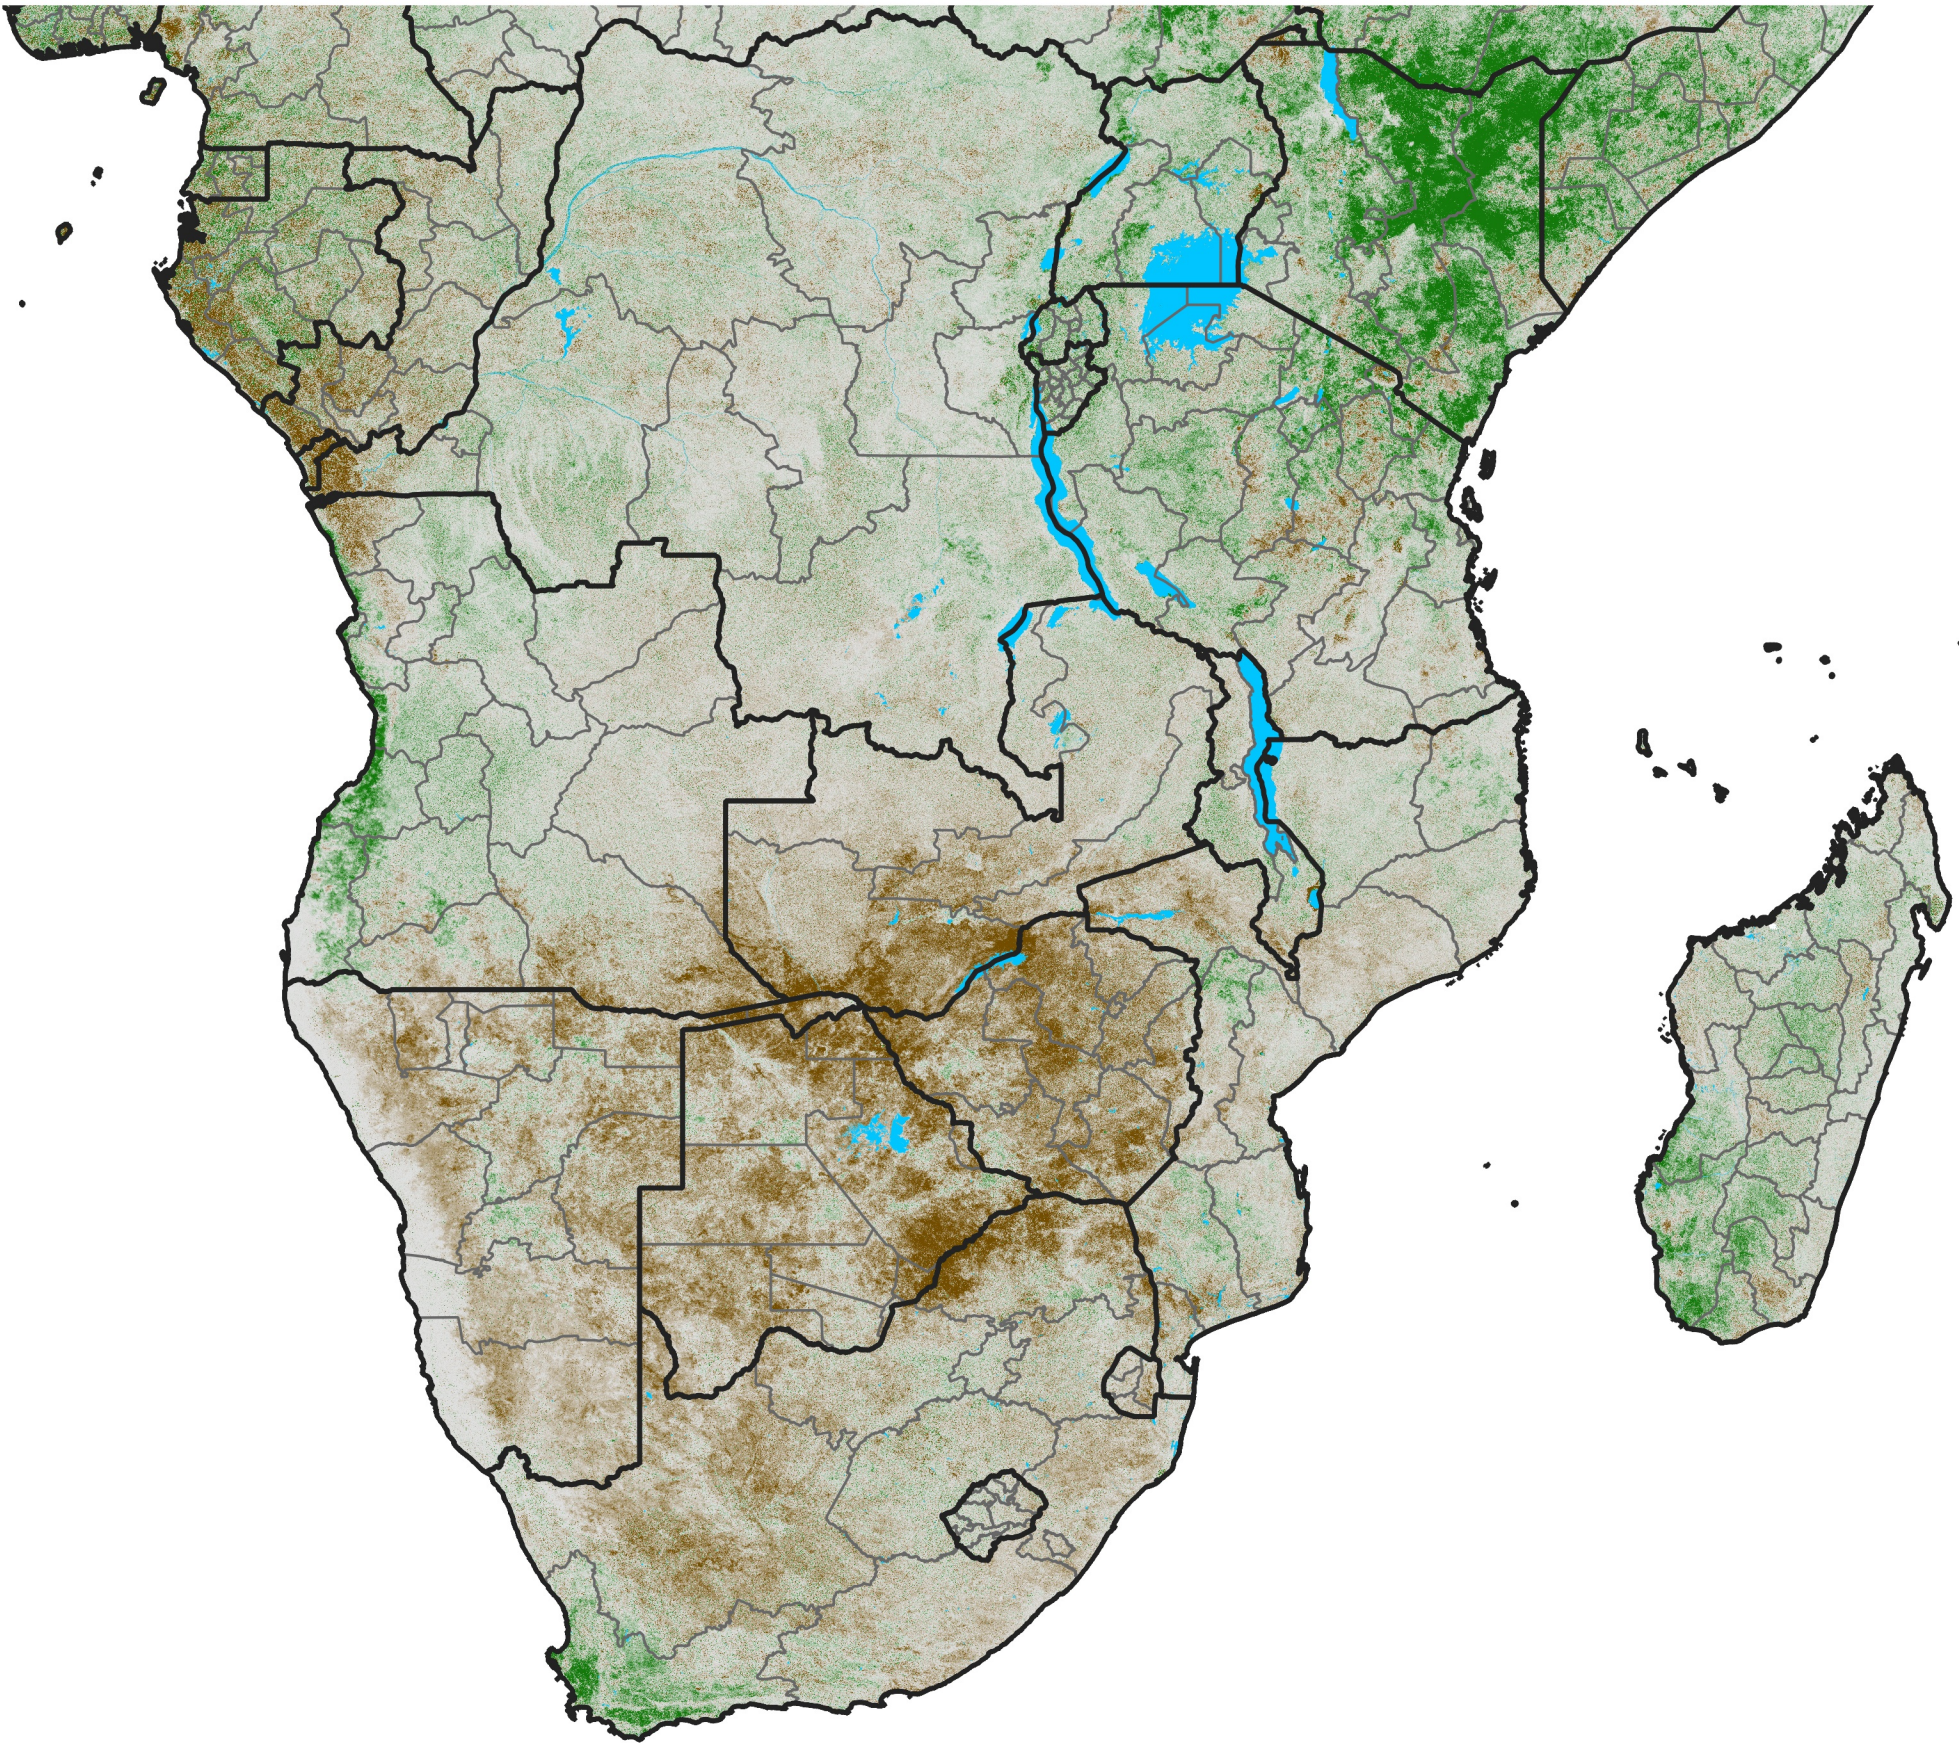

# Southern Africa NDVI Difference

2023 minus 2022

Period 15 / May 21 - 31, 2023

### NDVI Difference

< -0.3   -0.2   -0.1   -0.05   0.05   0.1   0.2   > 0.3

Negative

No Difference

Positive