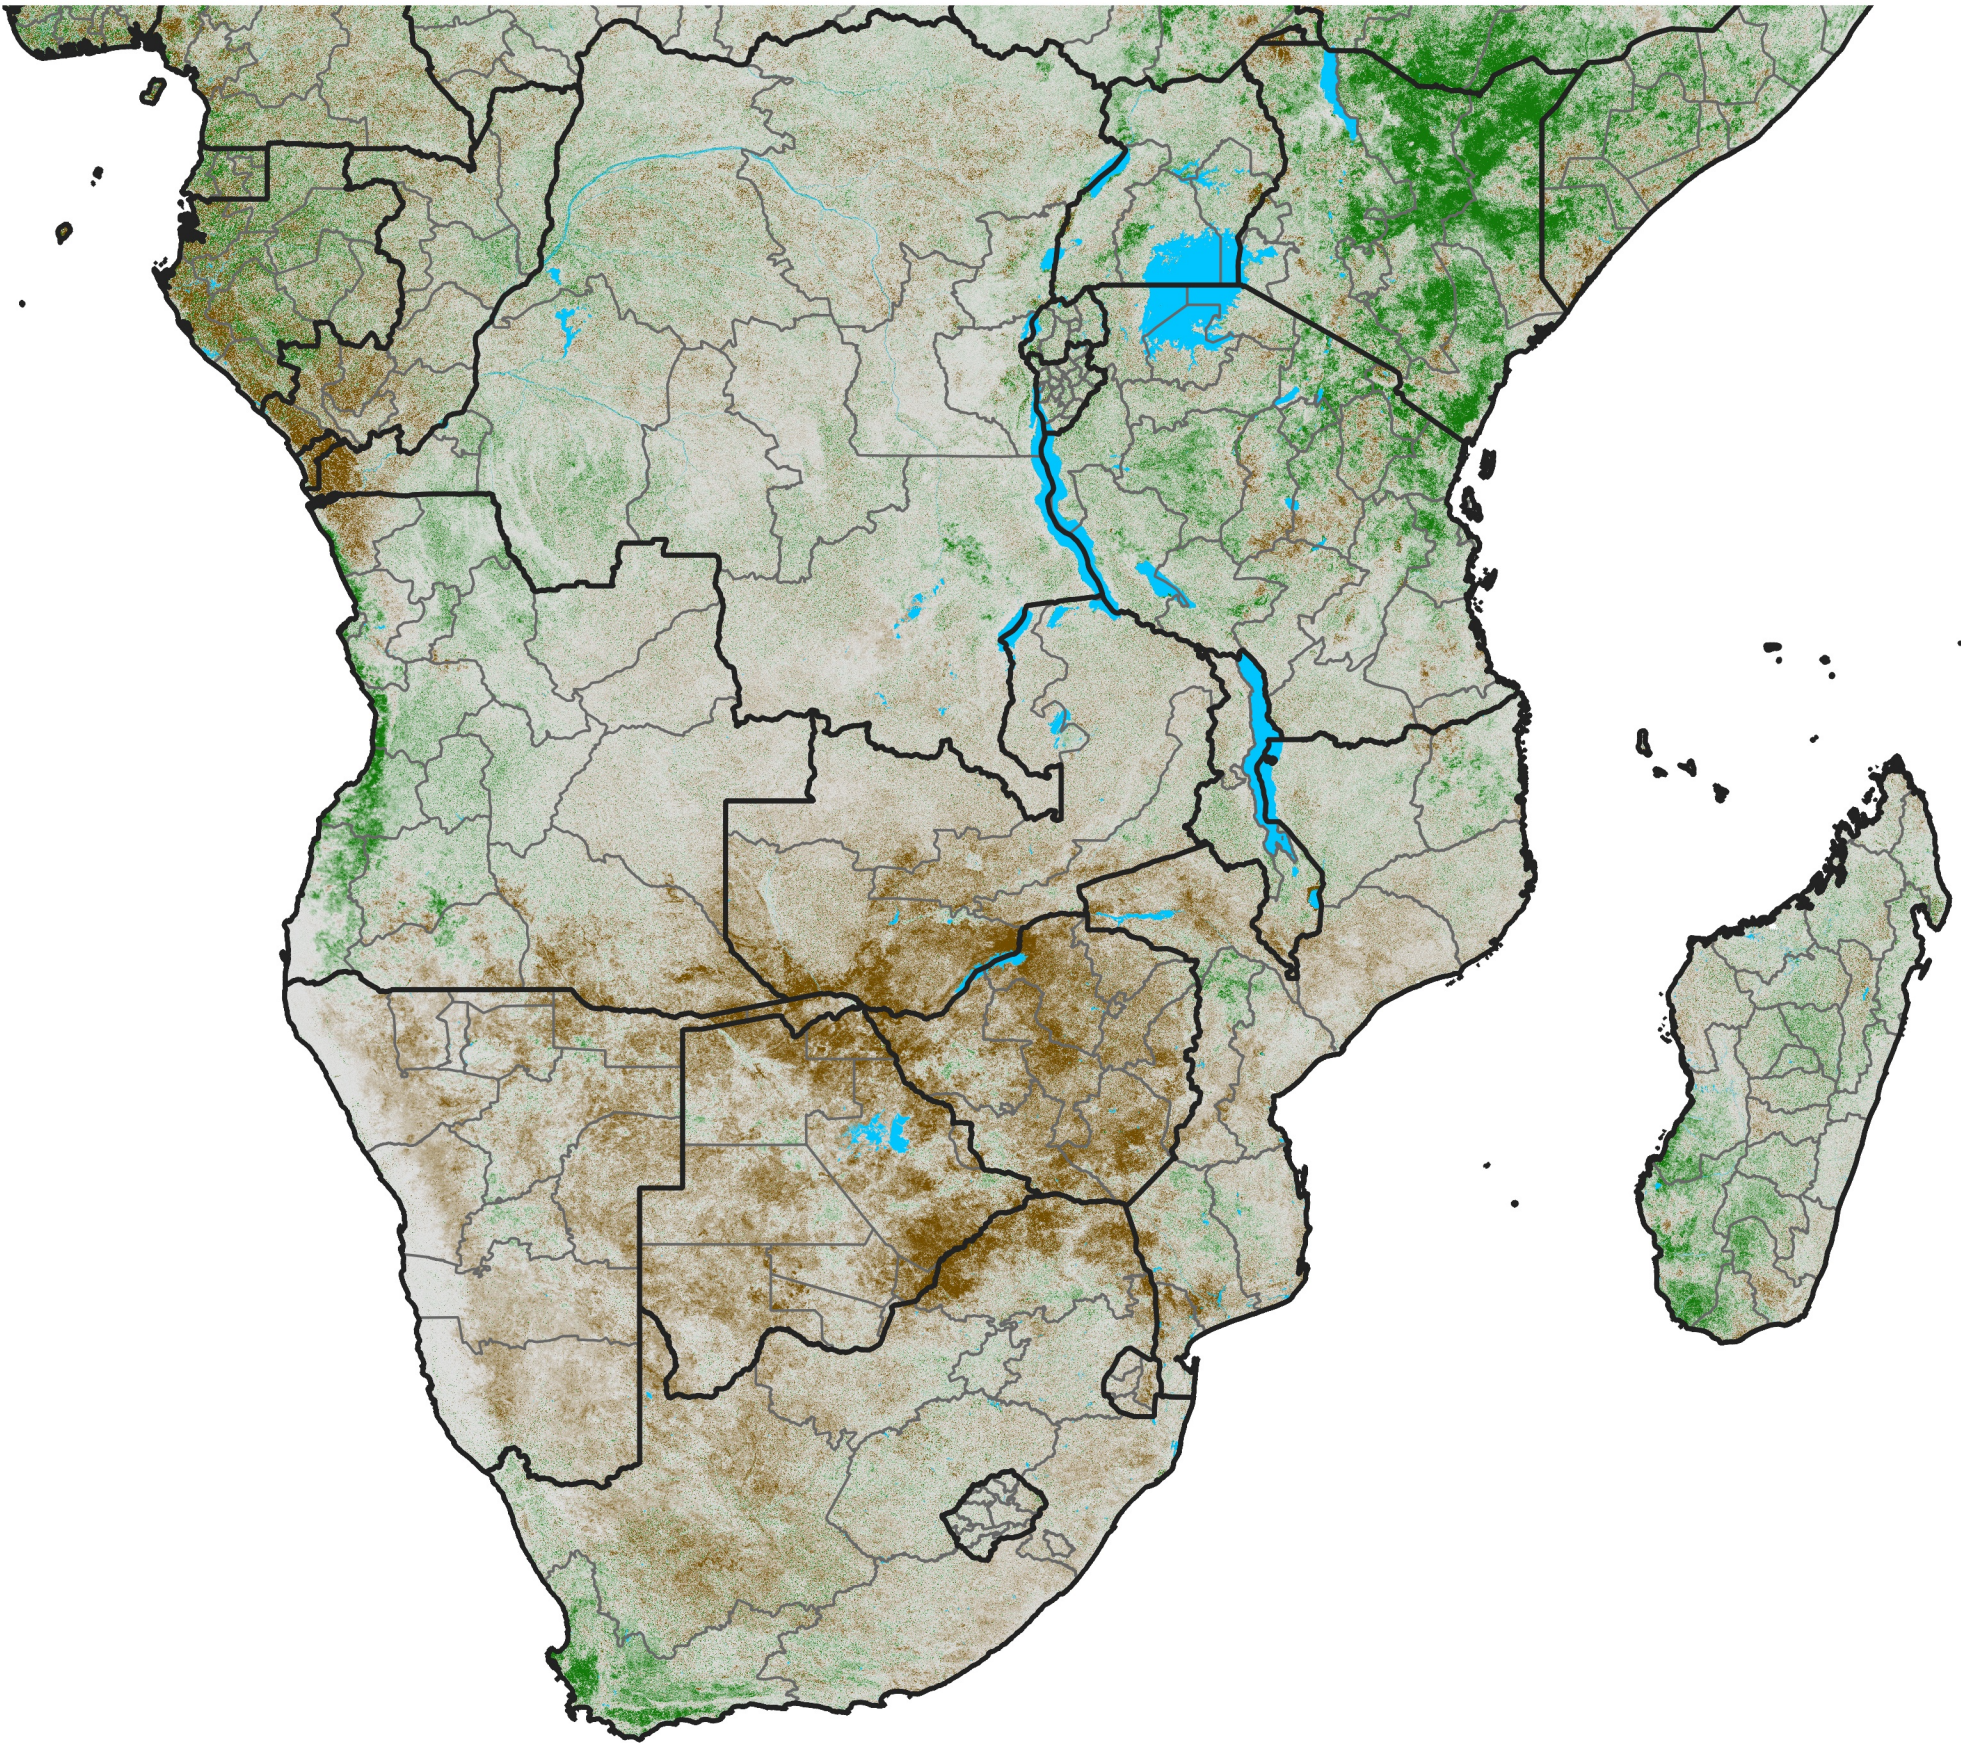

# Southern Africa

## NDVI Difference

2023 minus 2022

Period 16 / June 01 - 10, 2023

### NDVI Difference

< -0.3   -0.2   -0.1   -0.05   0.05   0.1   0.2   >0.3

Negative

No Difference

Positive