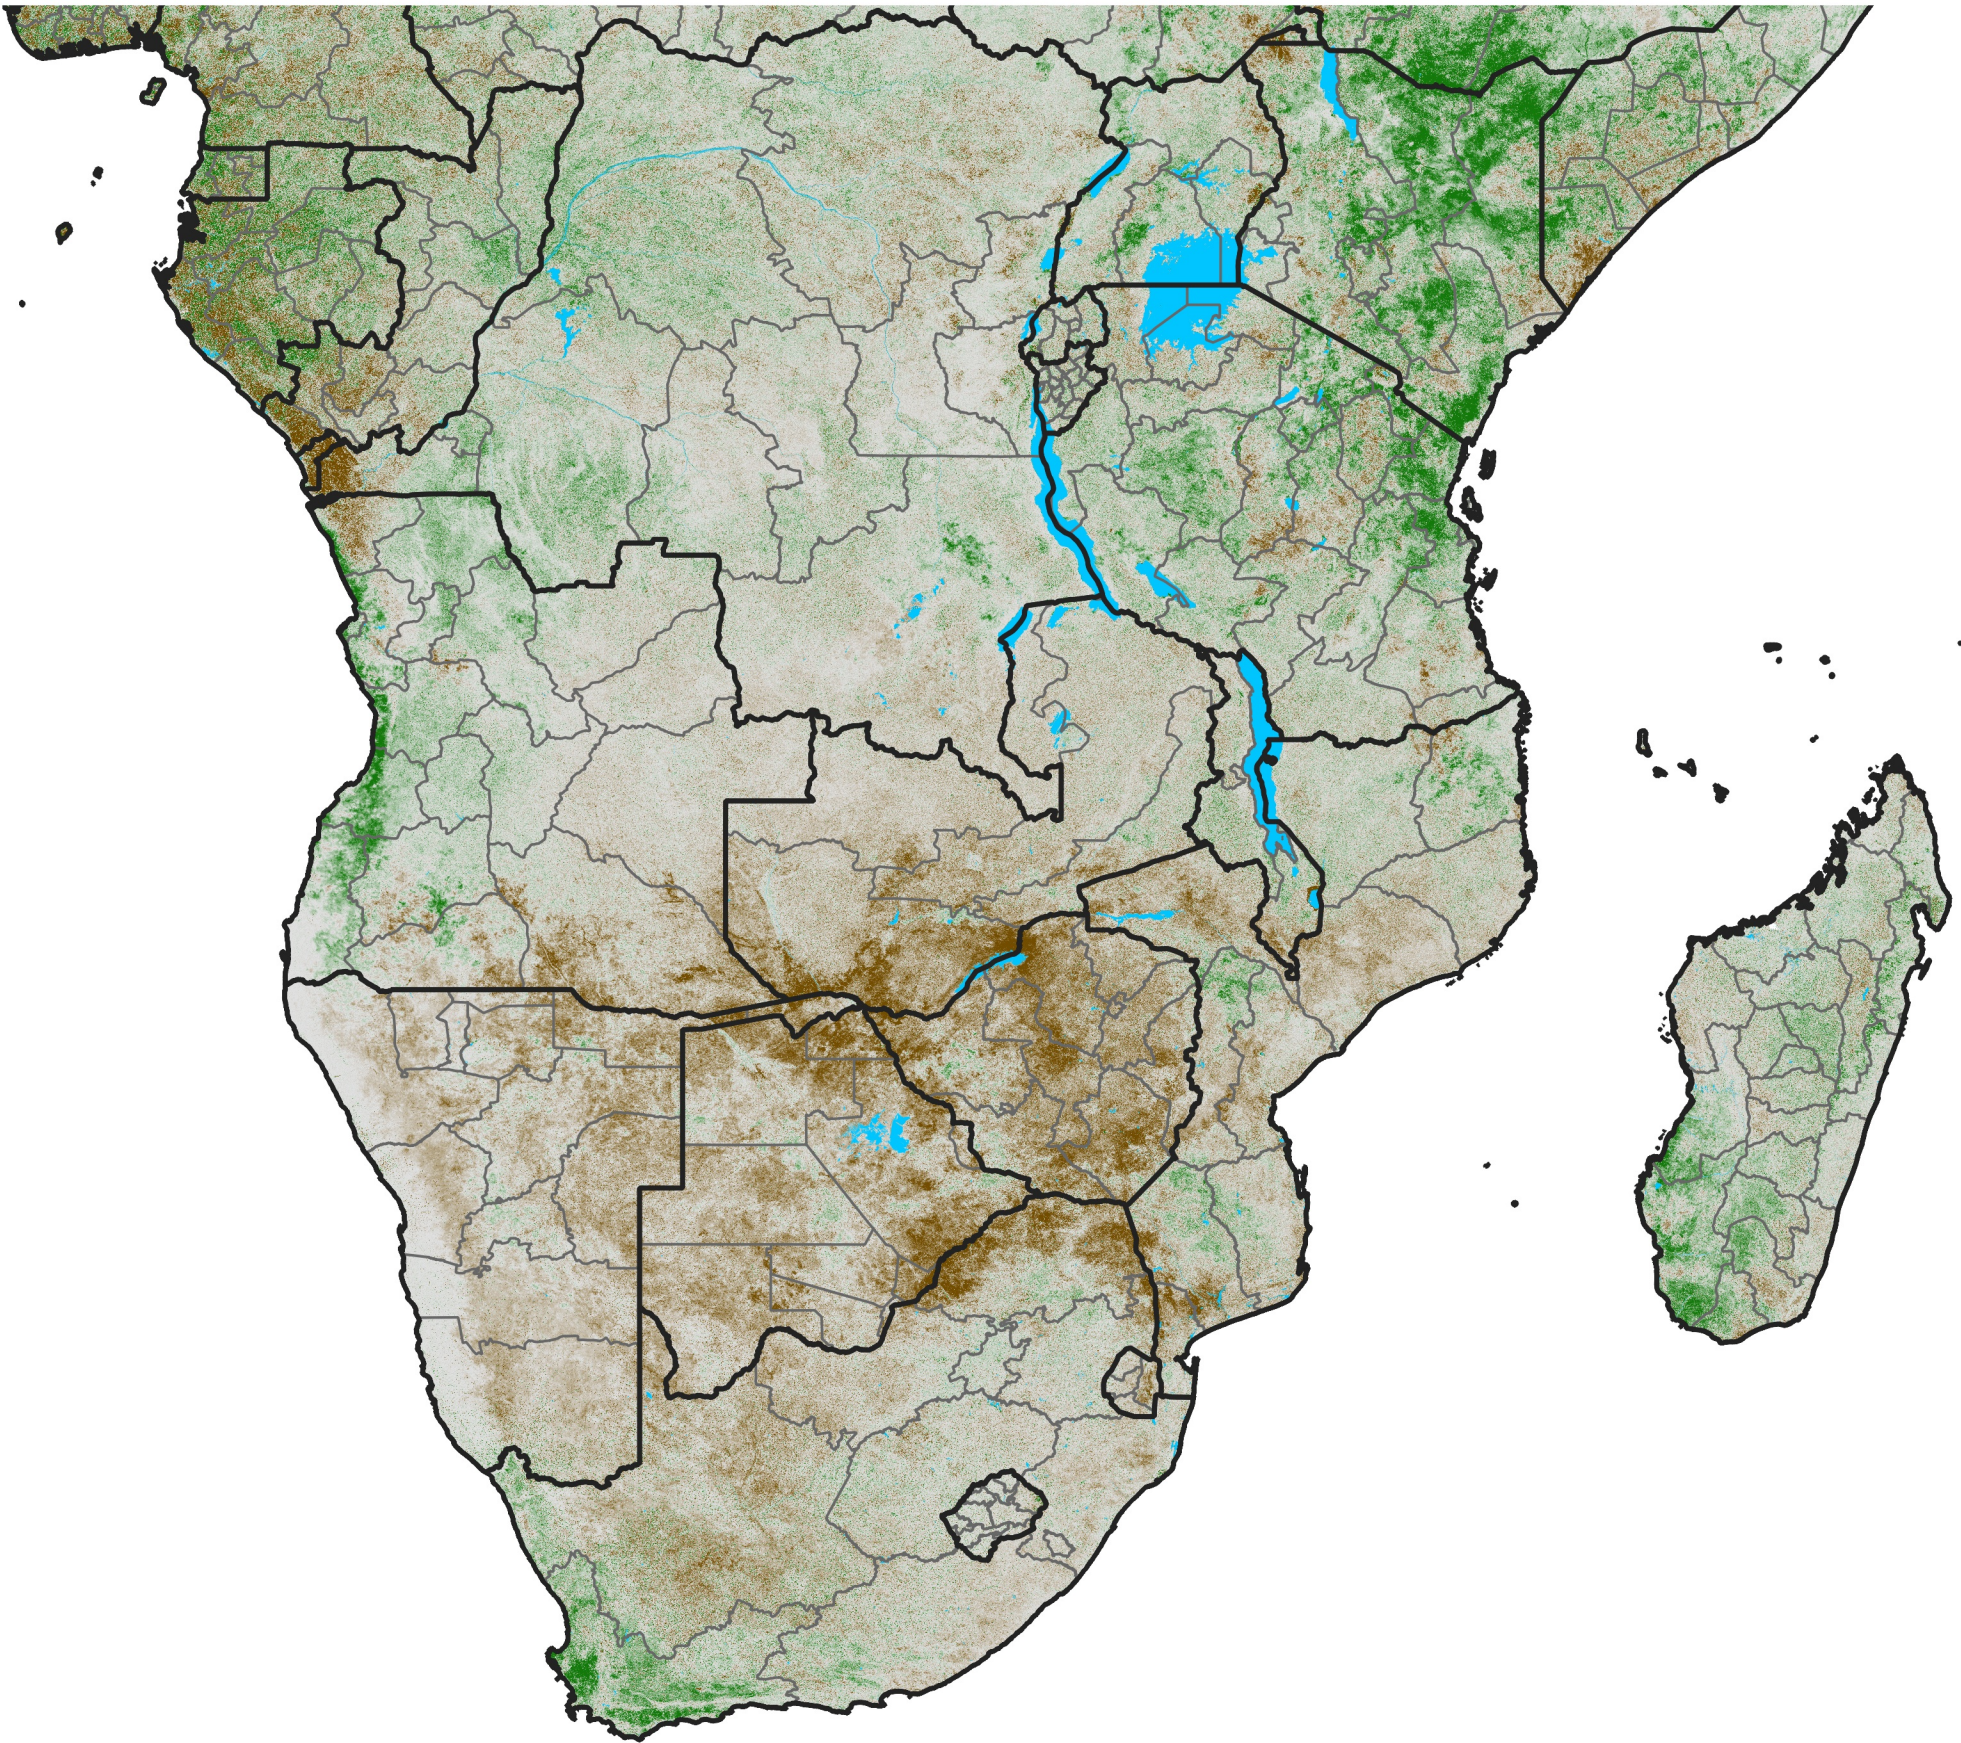

Southern Africa NDVI Difference

2023 minus 2022

Period 17 / June 11 - 20, 2023

NDVI Difference

< -0.3 -0.2 -0.1 -0.05 0.05 0.1 0.2 > 0.3

Negative

No Difference

Positive