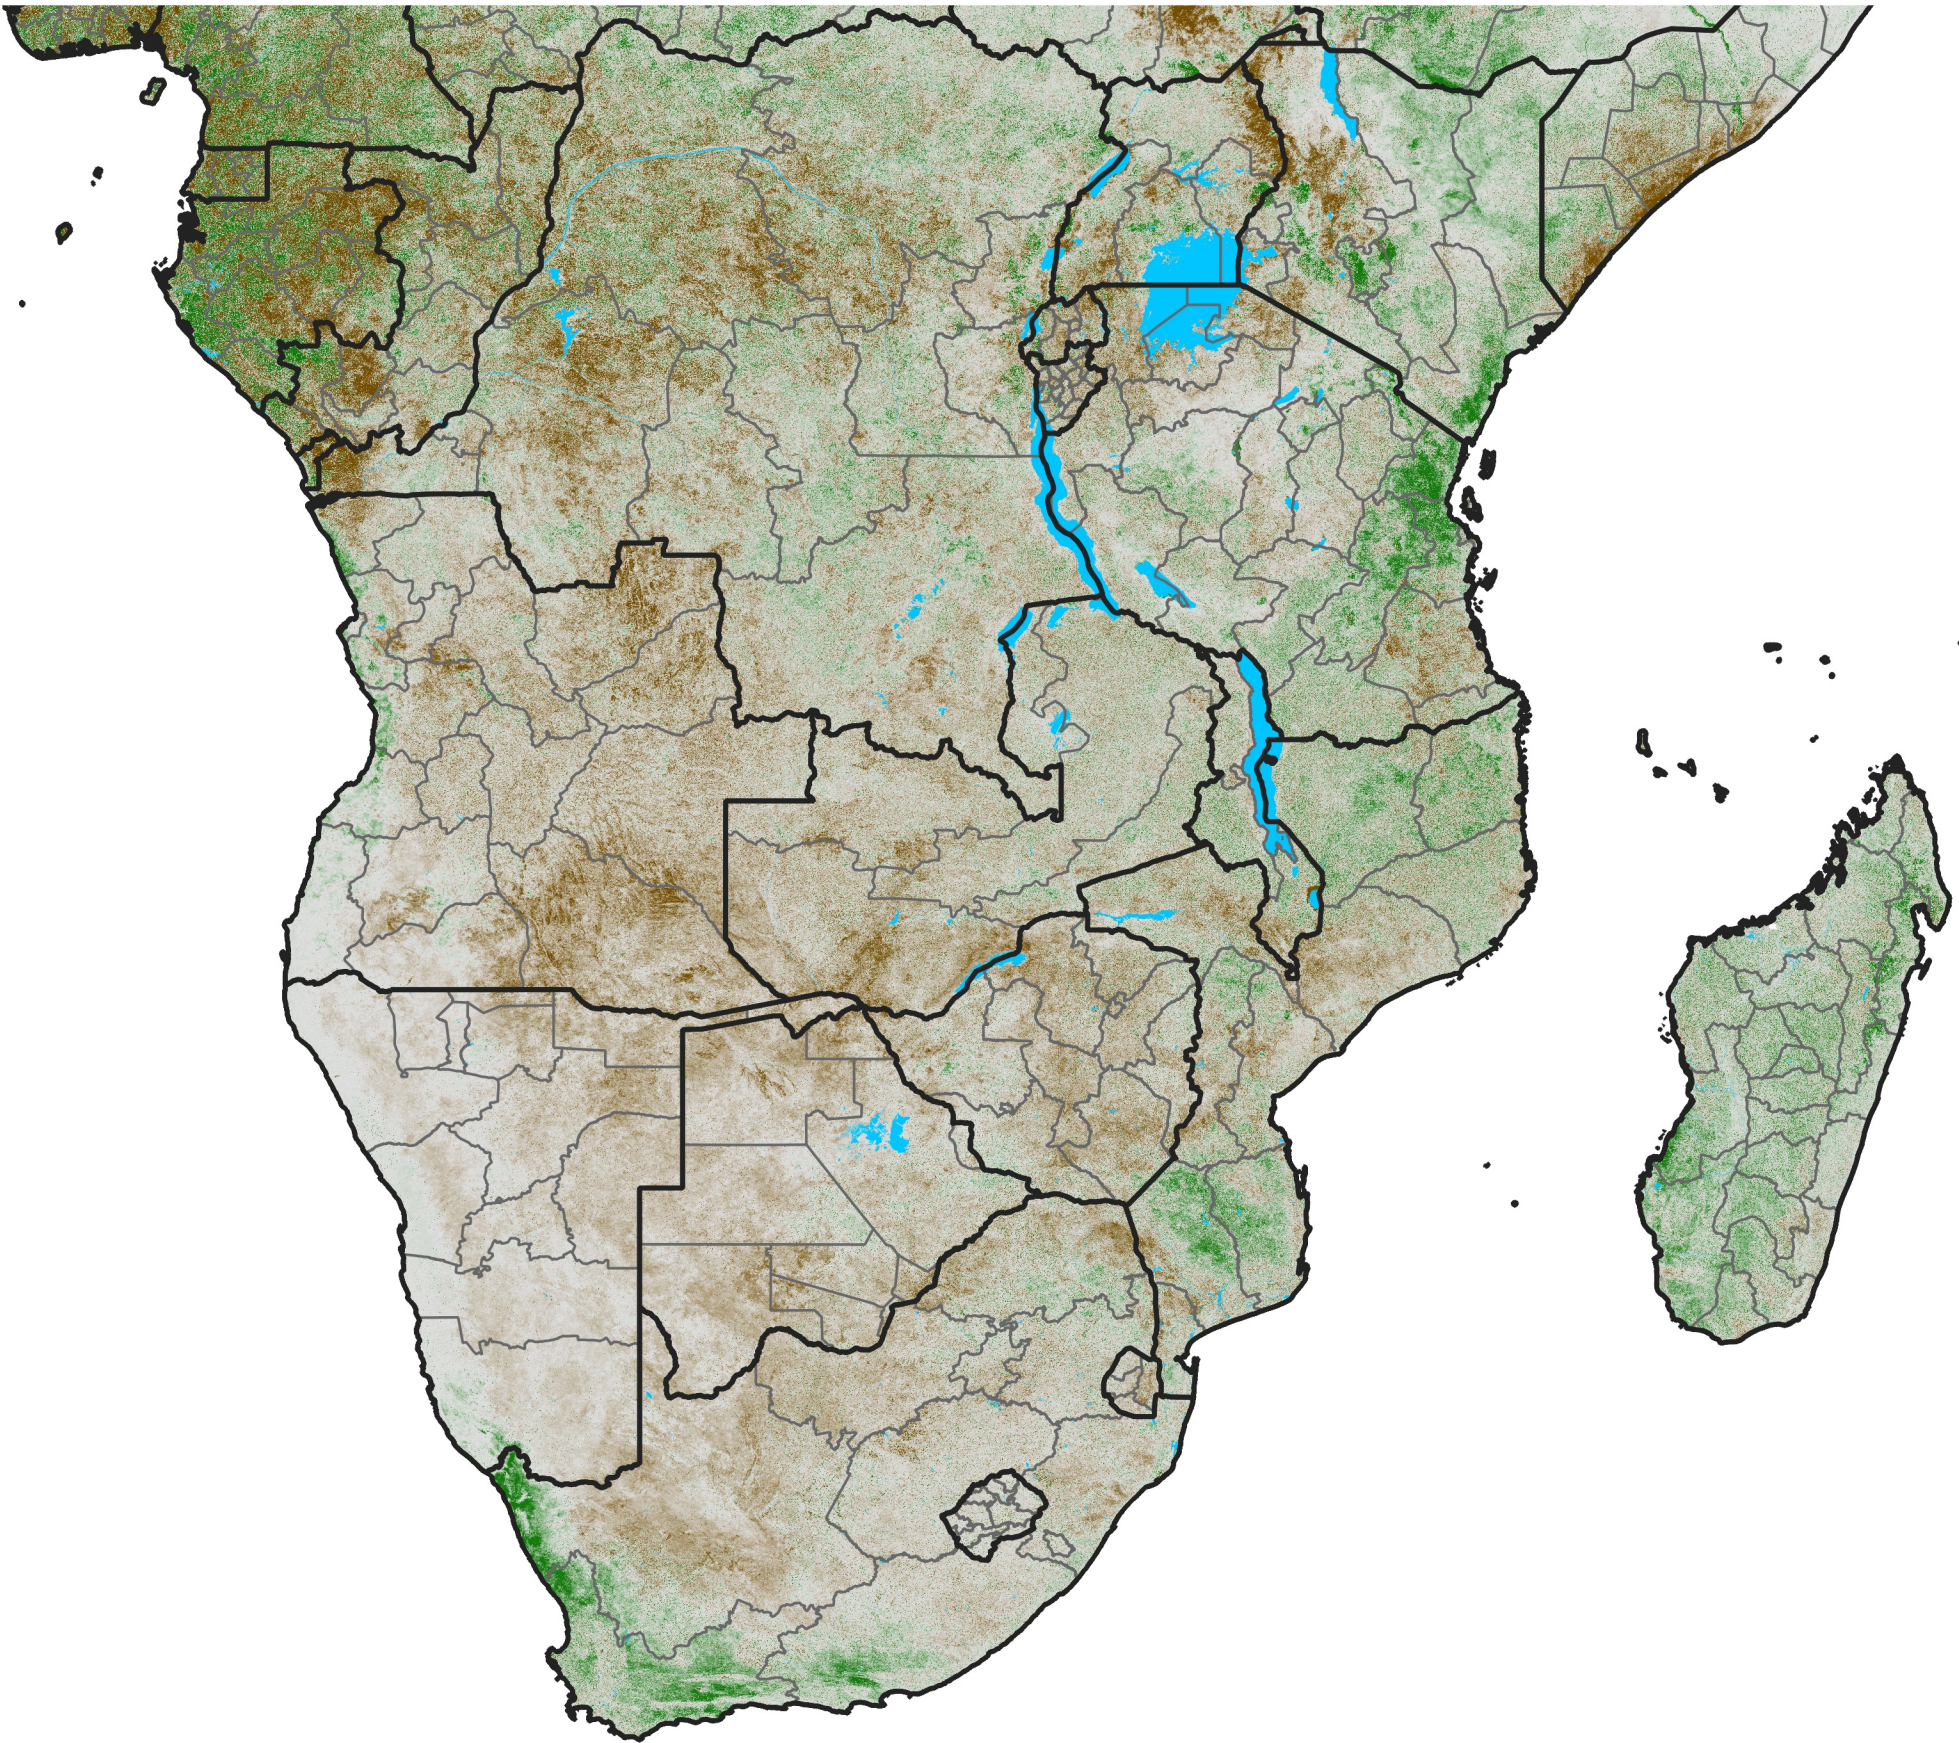

# Southern Africa

## NDVI Difference

2023 minus 2022

Period 23 / August 11 - 20, 2023

### NDVI Difference

< -0.3   -0.2   -0.1   -0.05   0.05   0.1   0.2   >0.3

Negative

No Difference

Positive