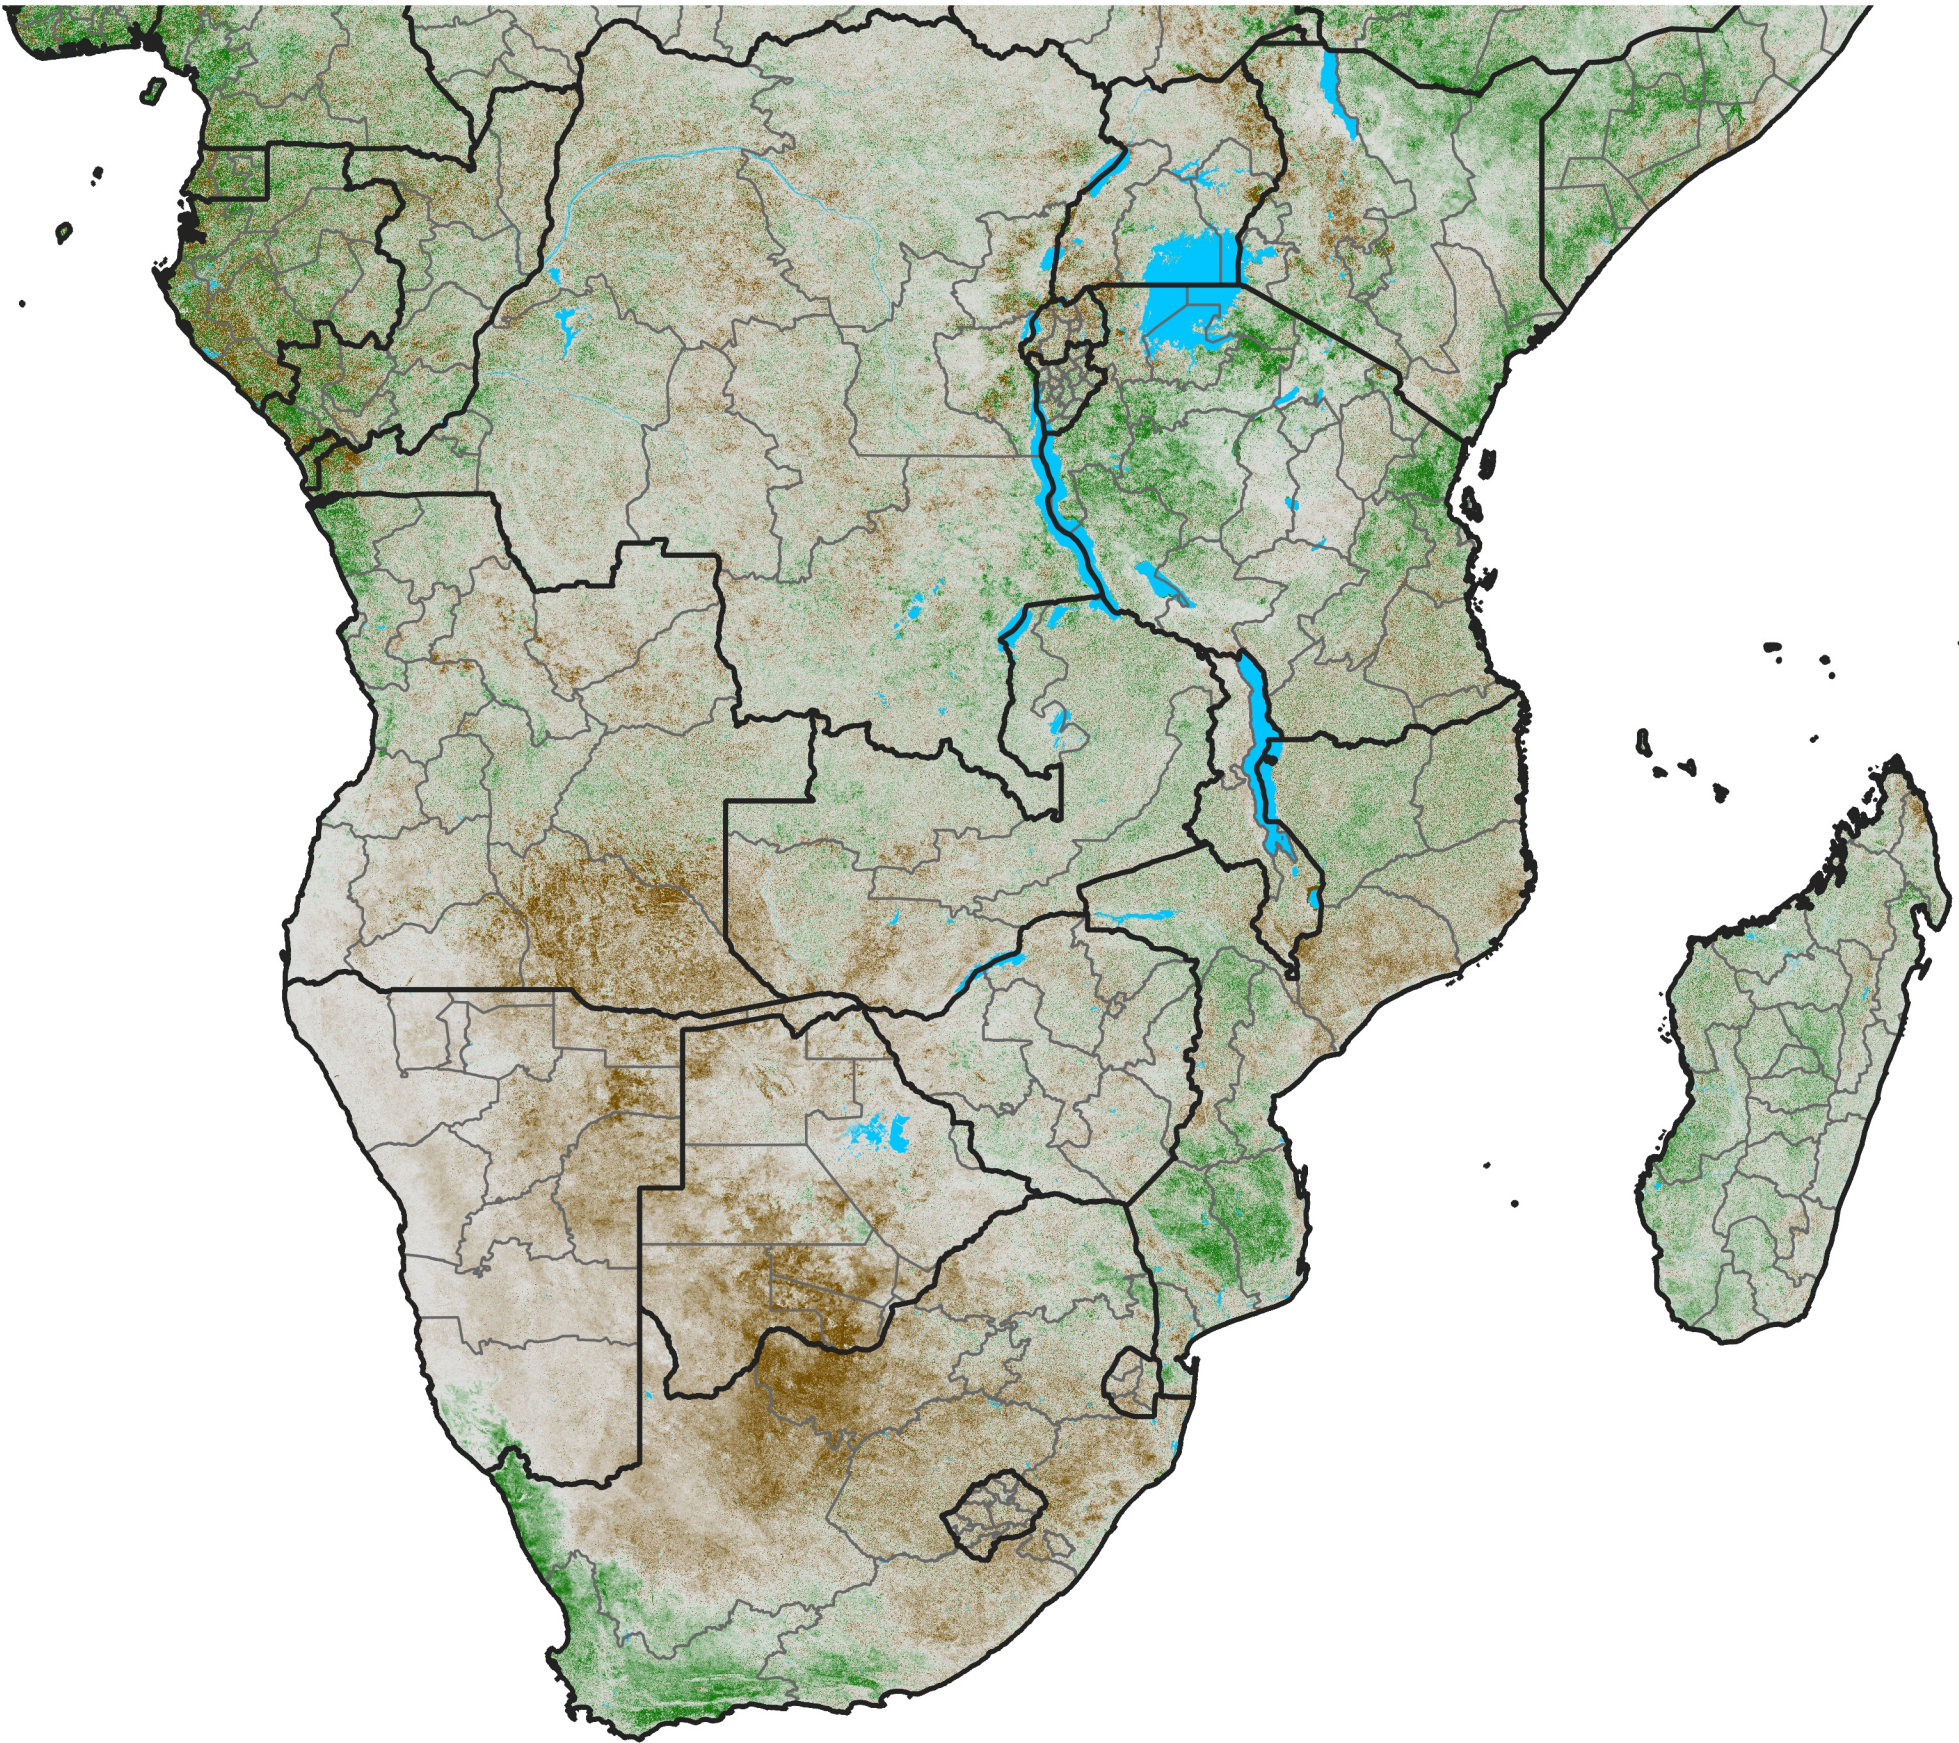

# Southern Africa NDVI Difference

2023 minus 2022

Period 28 / October 01 - 10, 2023

## NDVI Difference

< -0.3   -0.2   -0.1   -0.05   0.05   0.1   0.2   > 0.3

Negative

No Difference

Positive