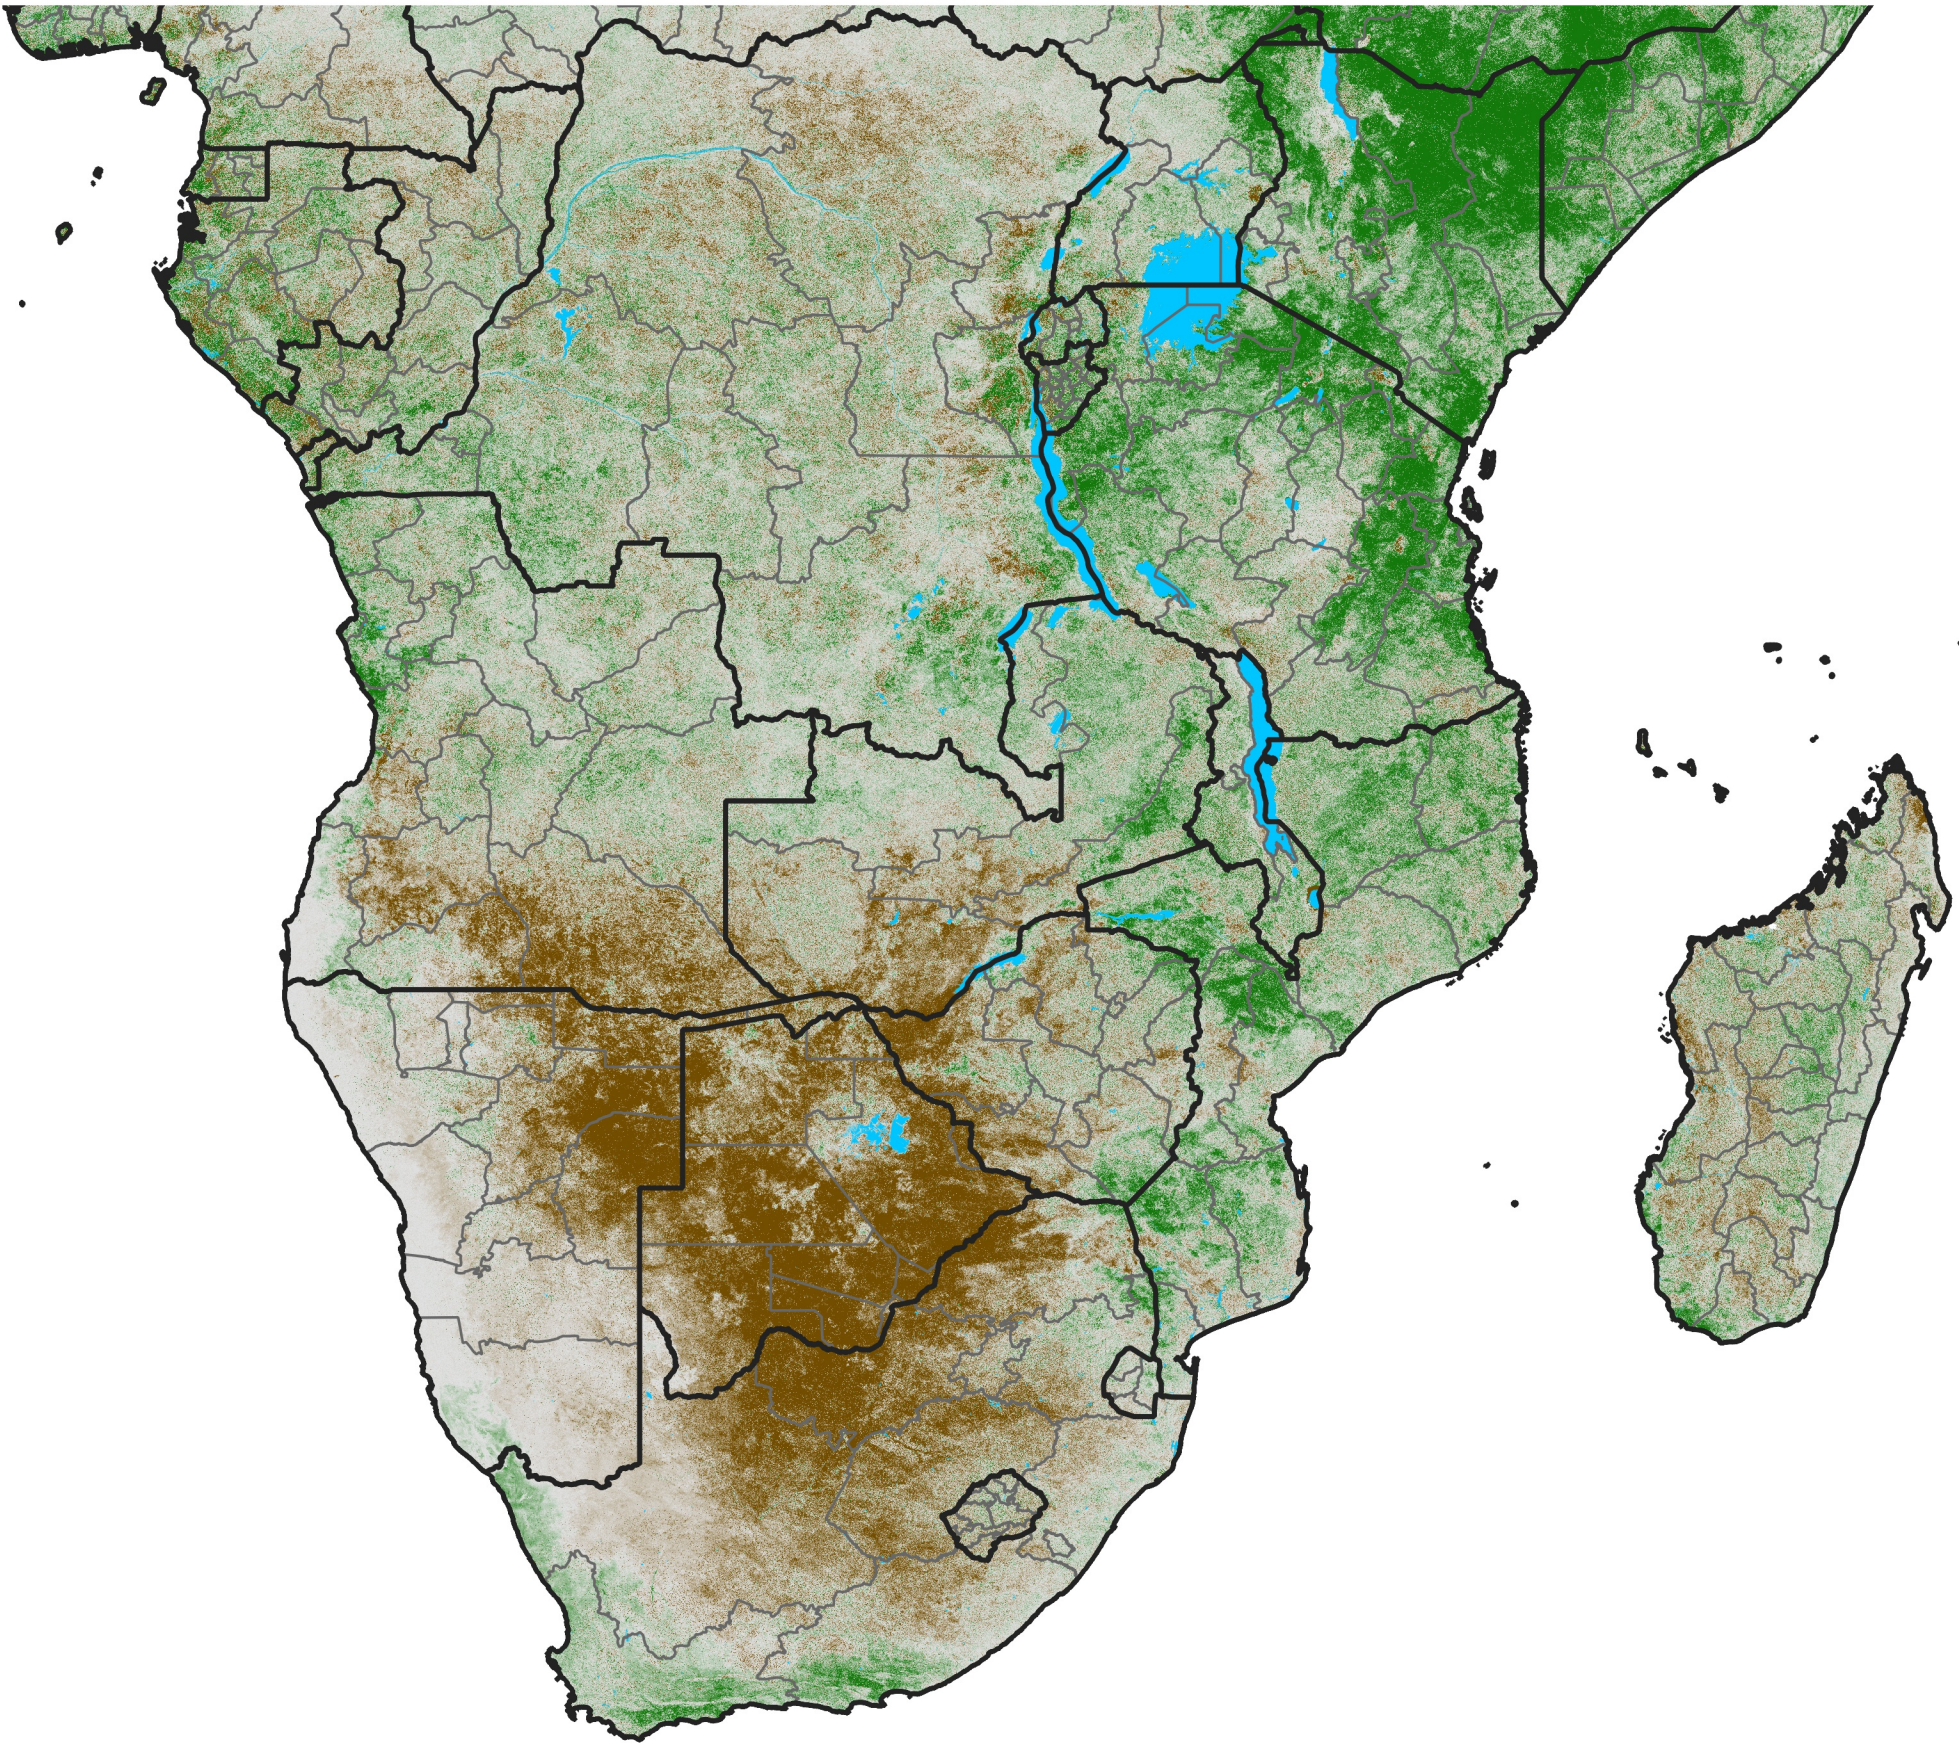

Southern Africa

NDVI Difference

2023 minus 2022

Period 32 / November 11 - 20, 2023

NDVI Difference

< -0.3 -0.2 -0.1 -0.05 0.05 0.1 0.2 >0.3

Negative

No Difference