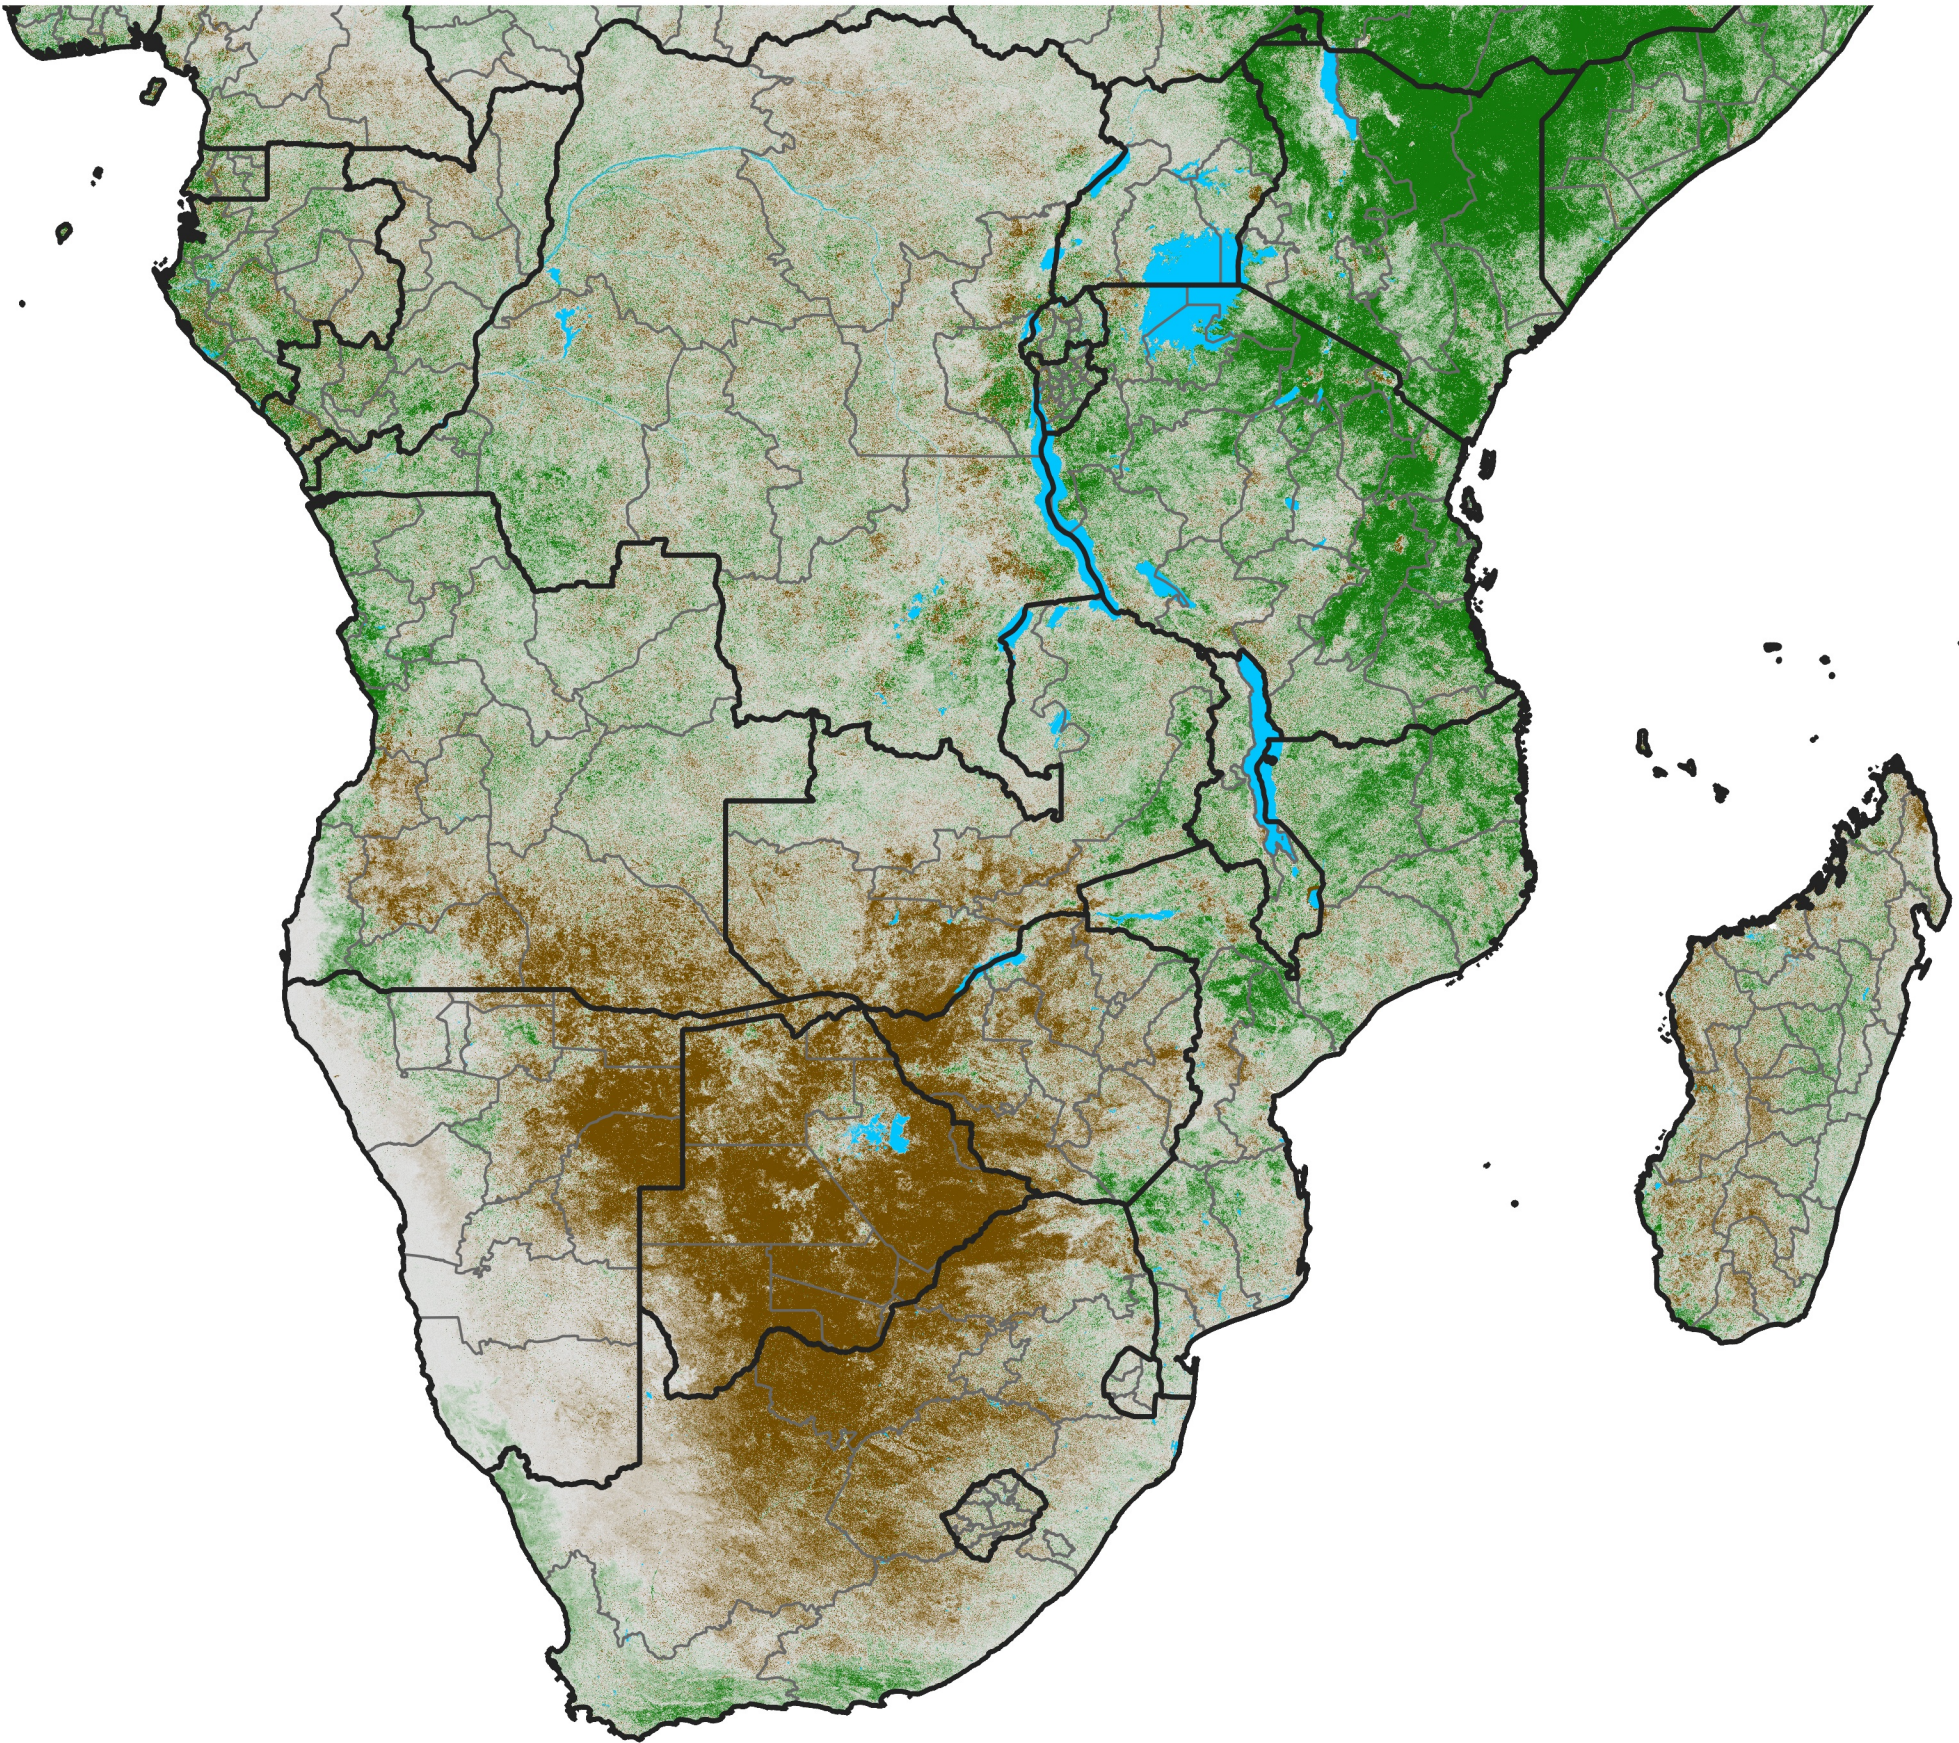

Southern Africa

NDVI Difference

2023 minus 2022

Period 33 / November 21 - 30, 2023

NDVI Difference

< -0.3 -0.2 -0.1 -0.05 0.05 0.1 0.2 >0.3

Negative

No Difference