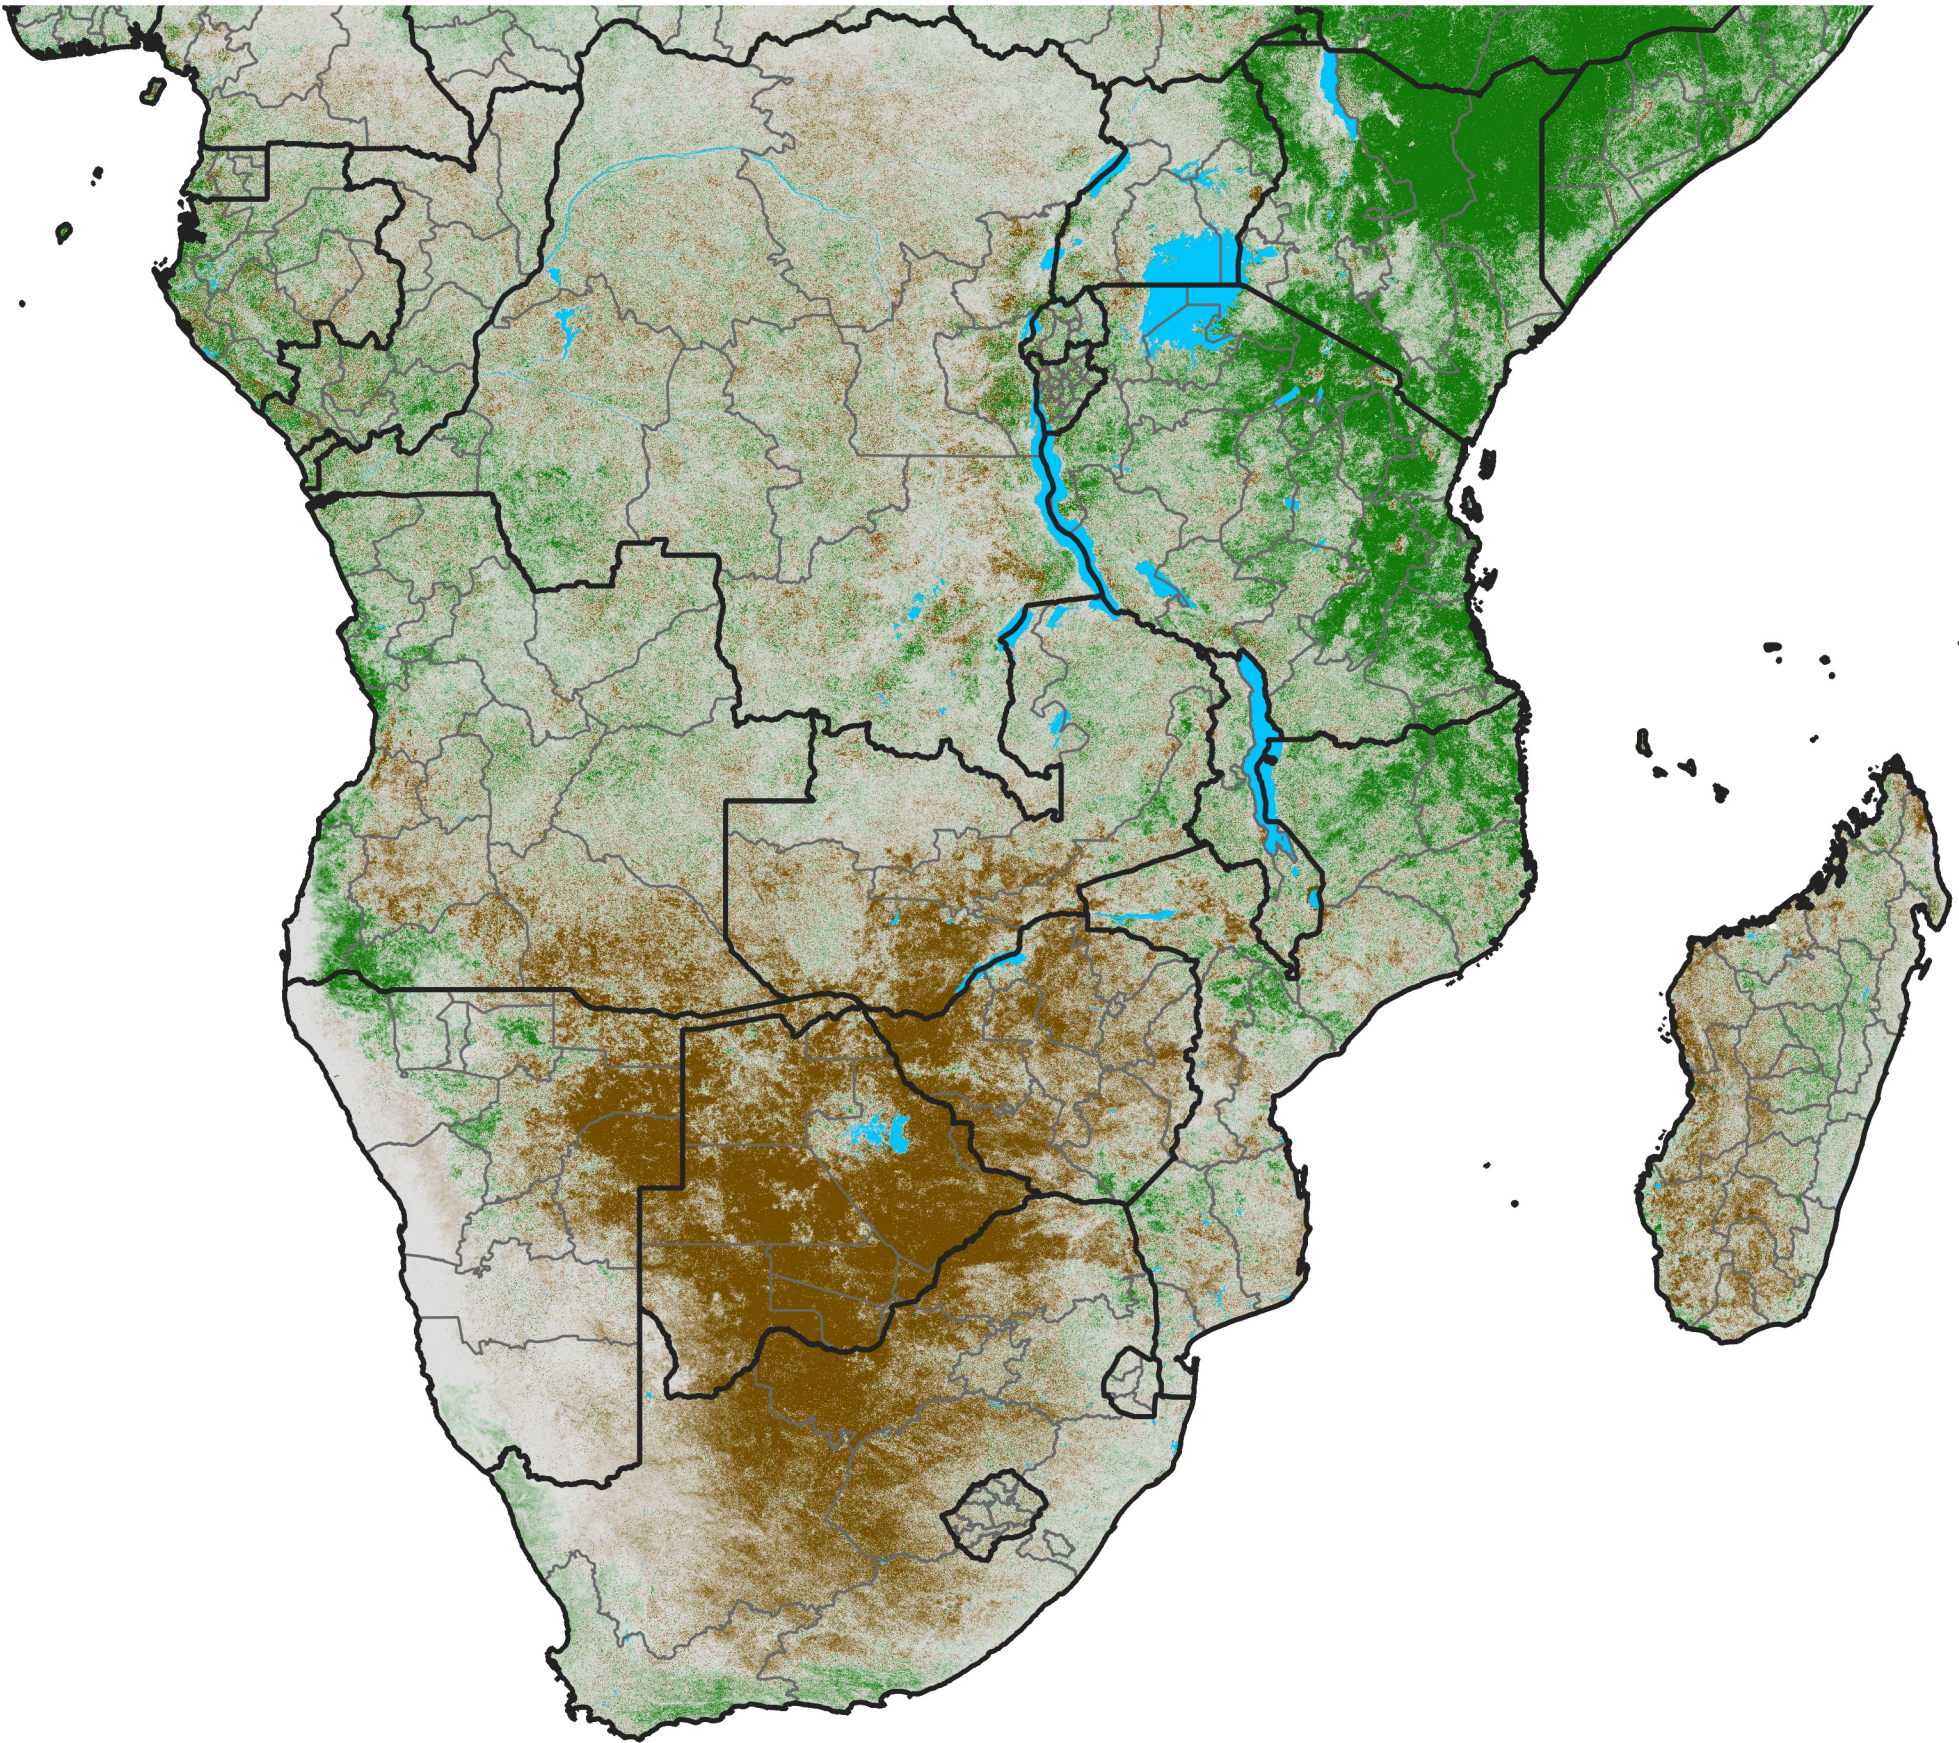

Southern Africa

NDVI Difference

2023 minus 2022

Period 34 / December 01 - 10, 2023

NDVI Difference

< -0.3 -0.2 -0.1 -0.05 0.05 0.1 0.2 >0.3

Negative

No Difference