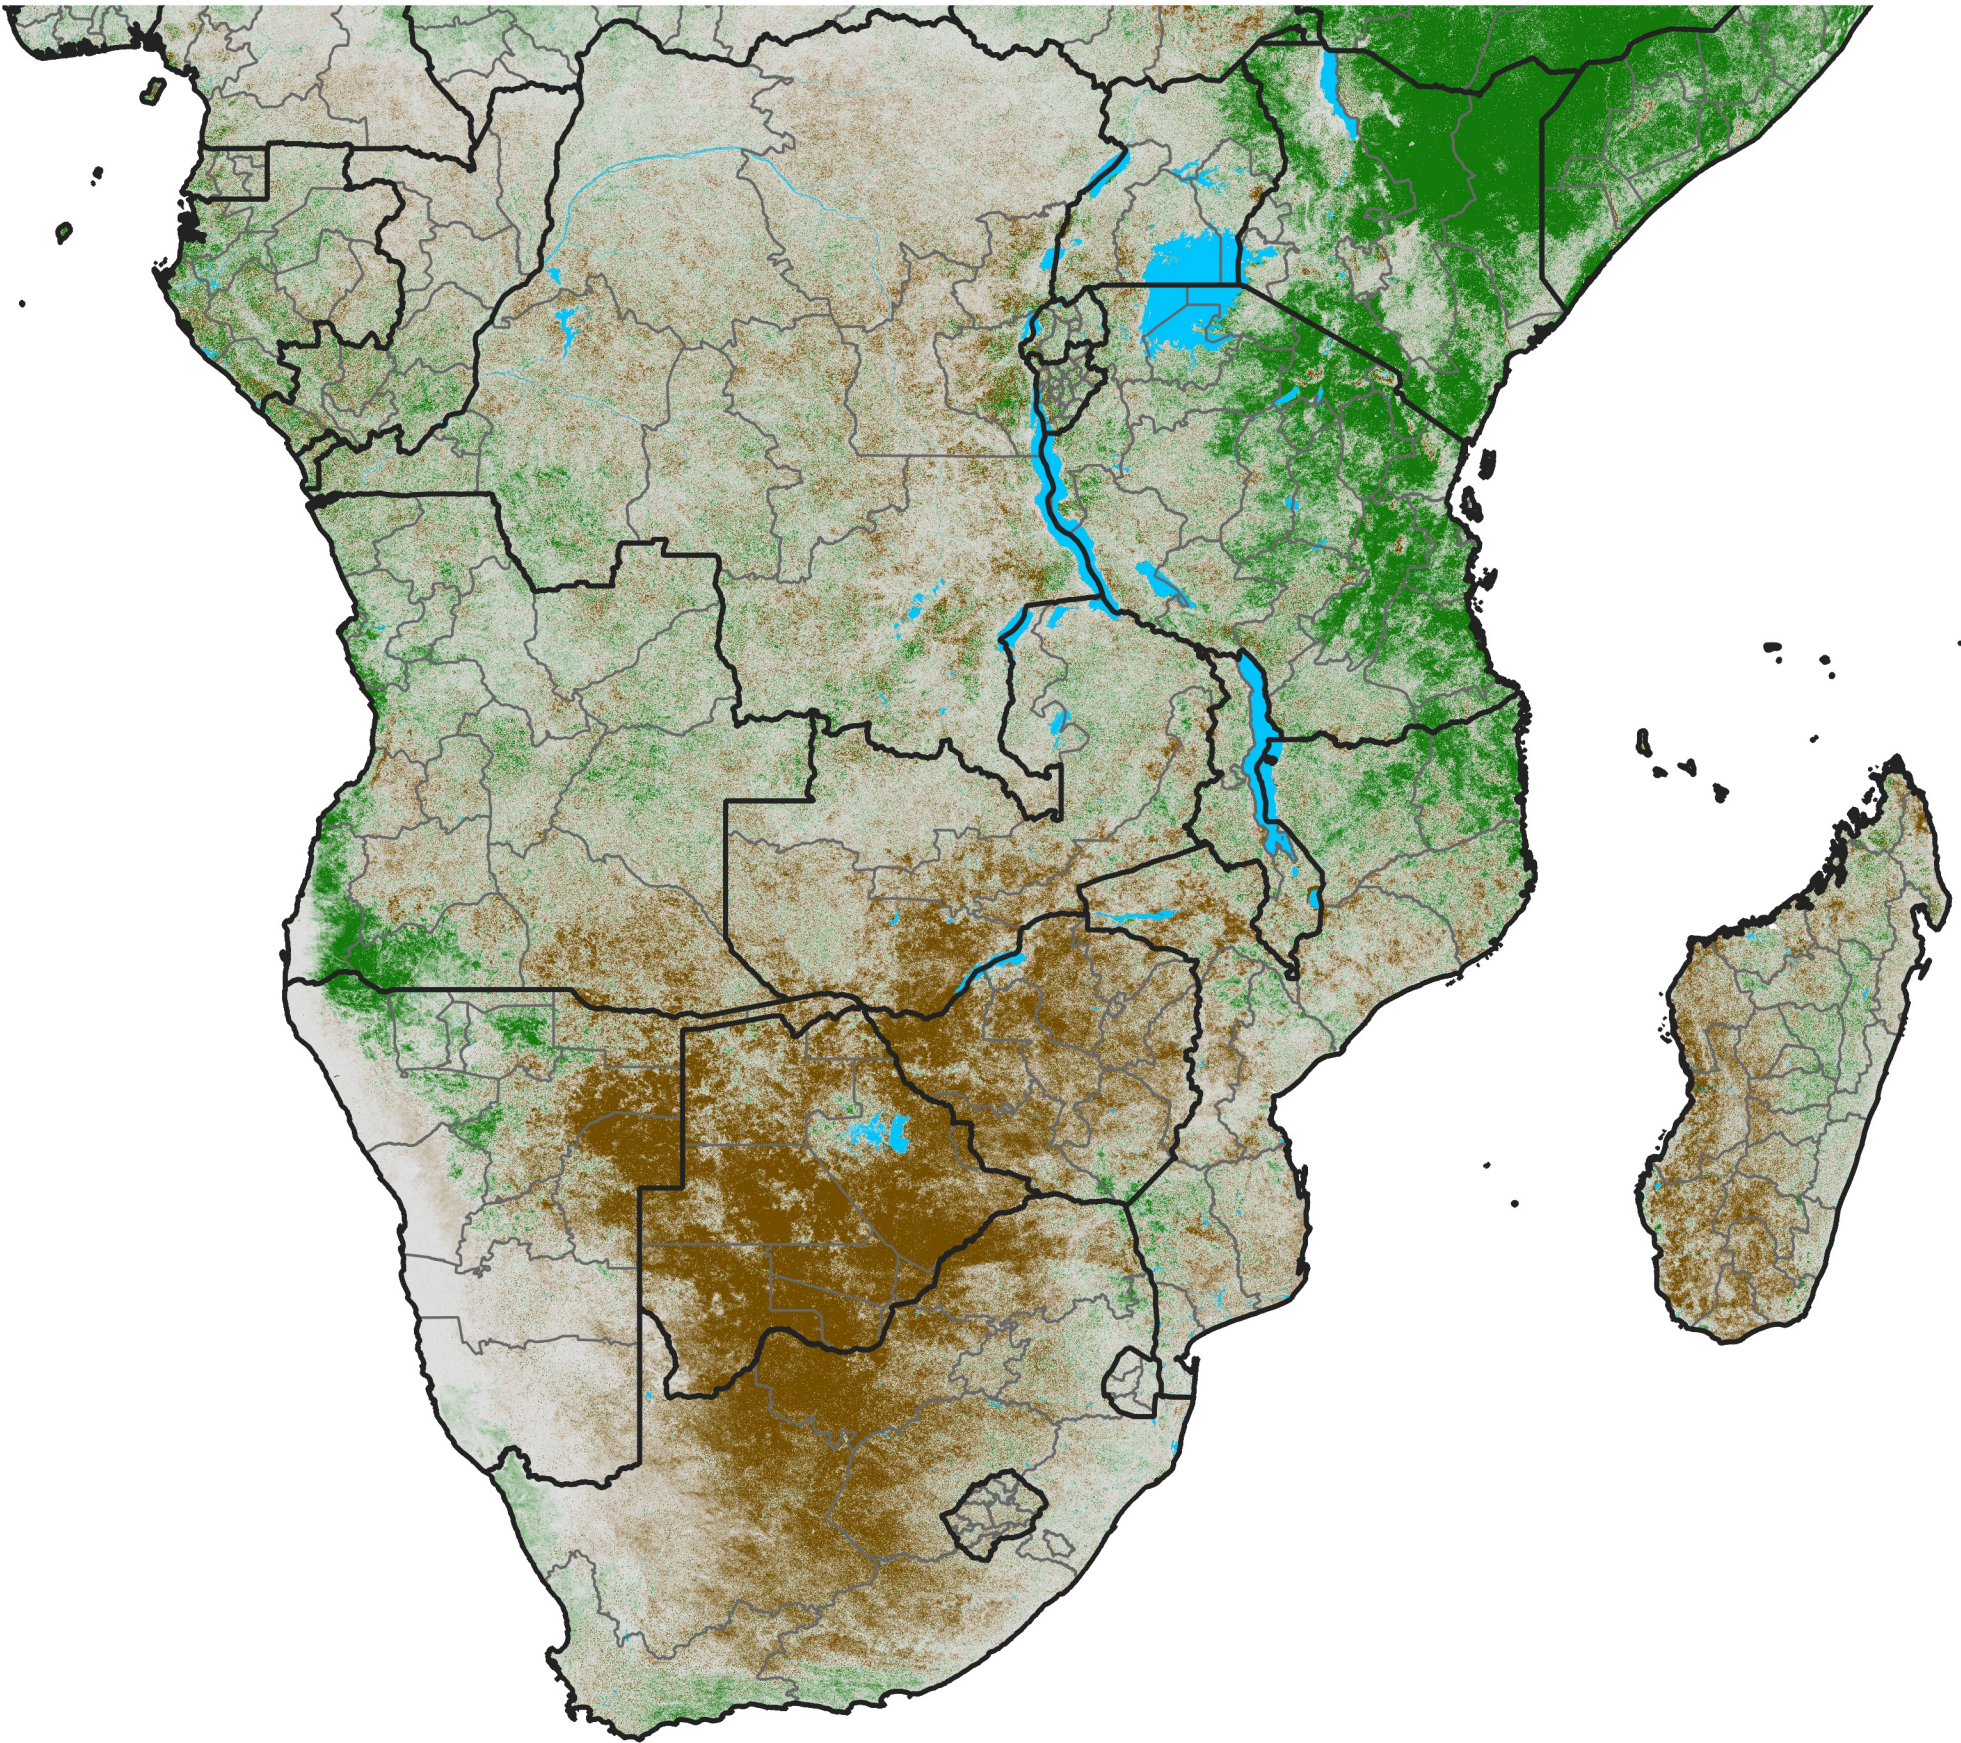

Southern Africa NDVI Difference

2023 minus 2022

Period 35 / December 11 - 20, 2023

NDVI Difference

< -0.3 -0.2 -0.1 -0.05 0.05 0.1 0.2 >0.3

Negative

No Difference

Positive