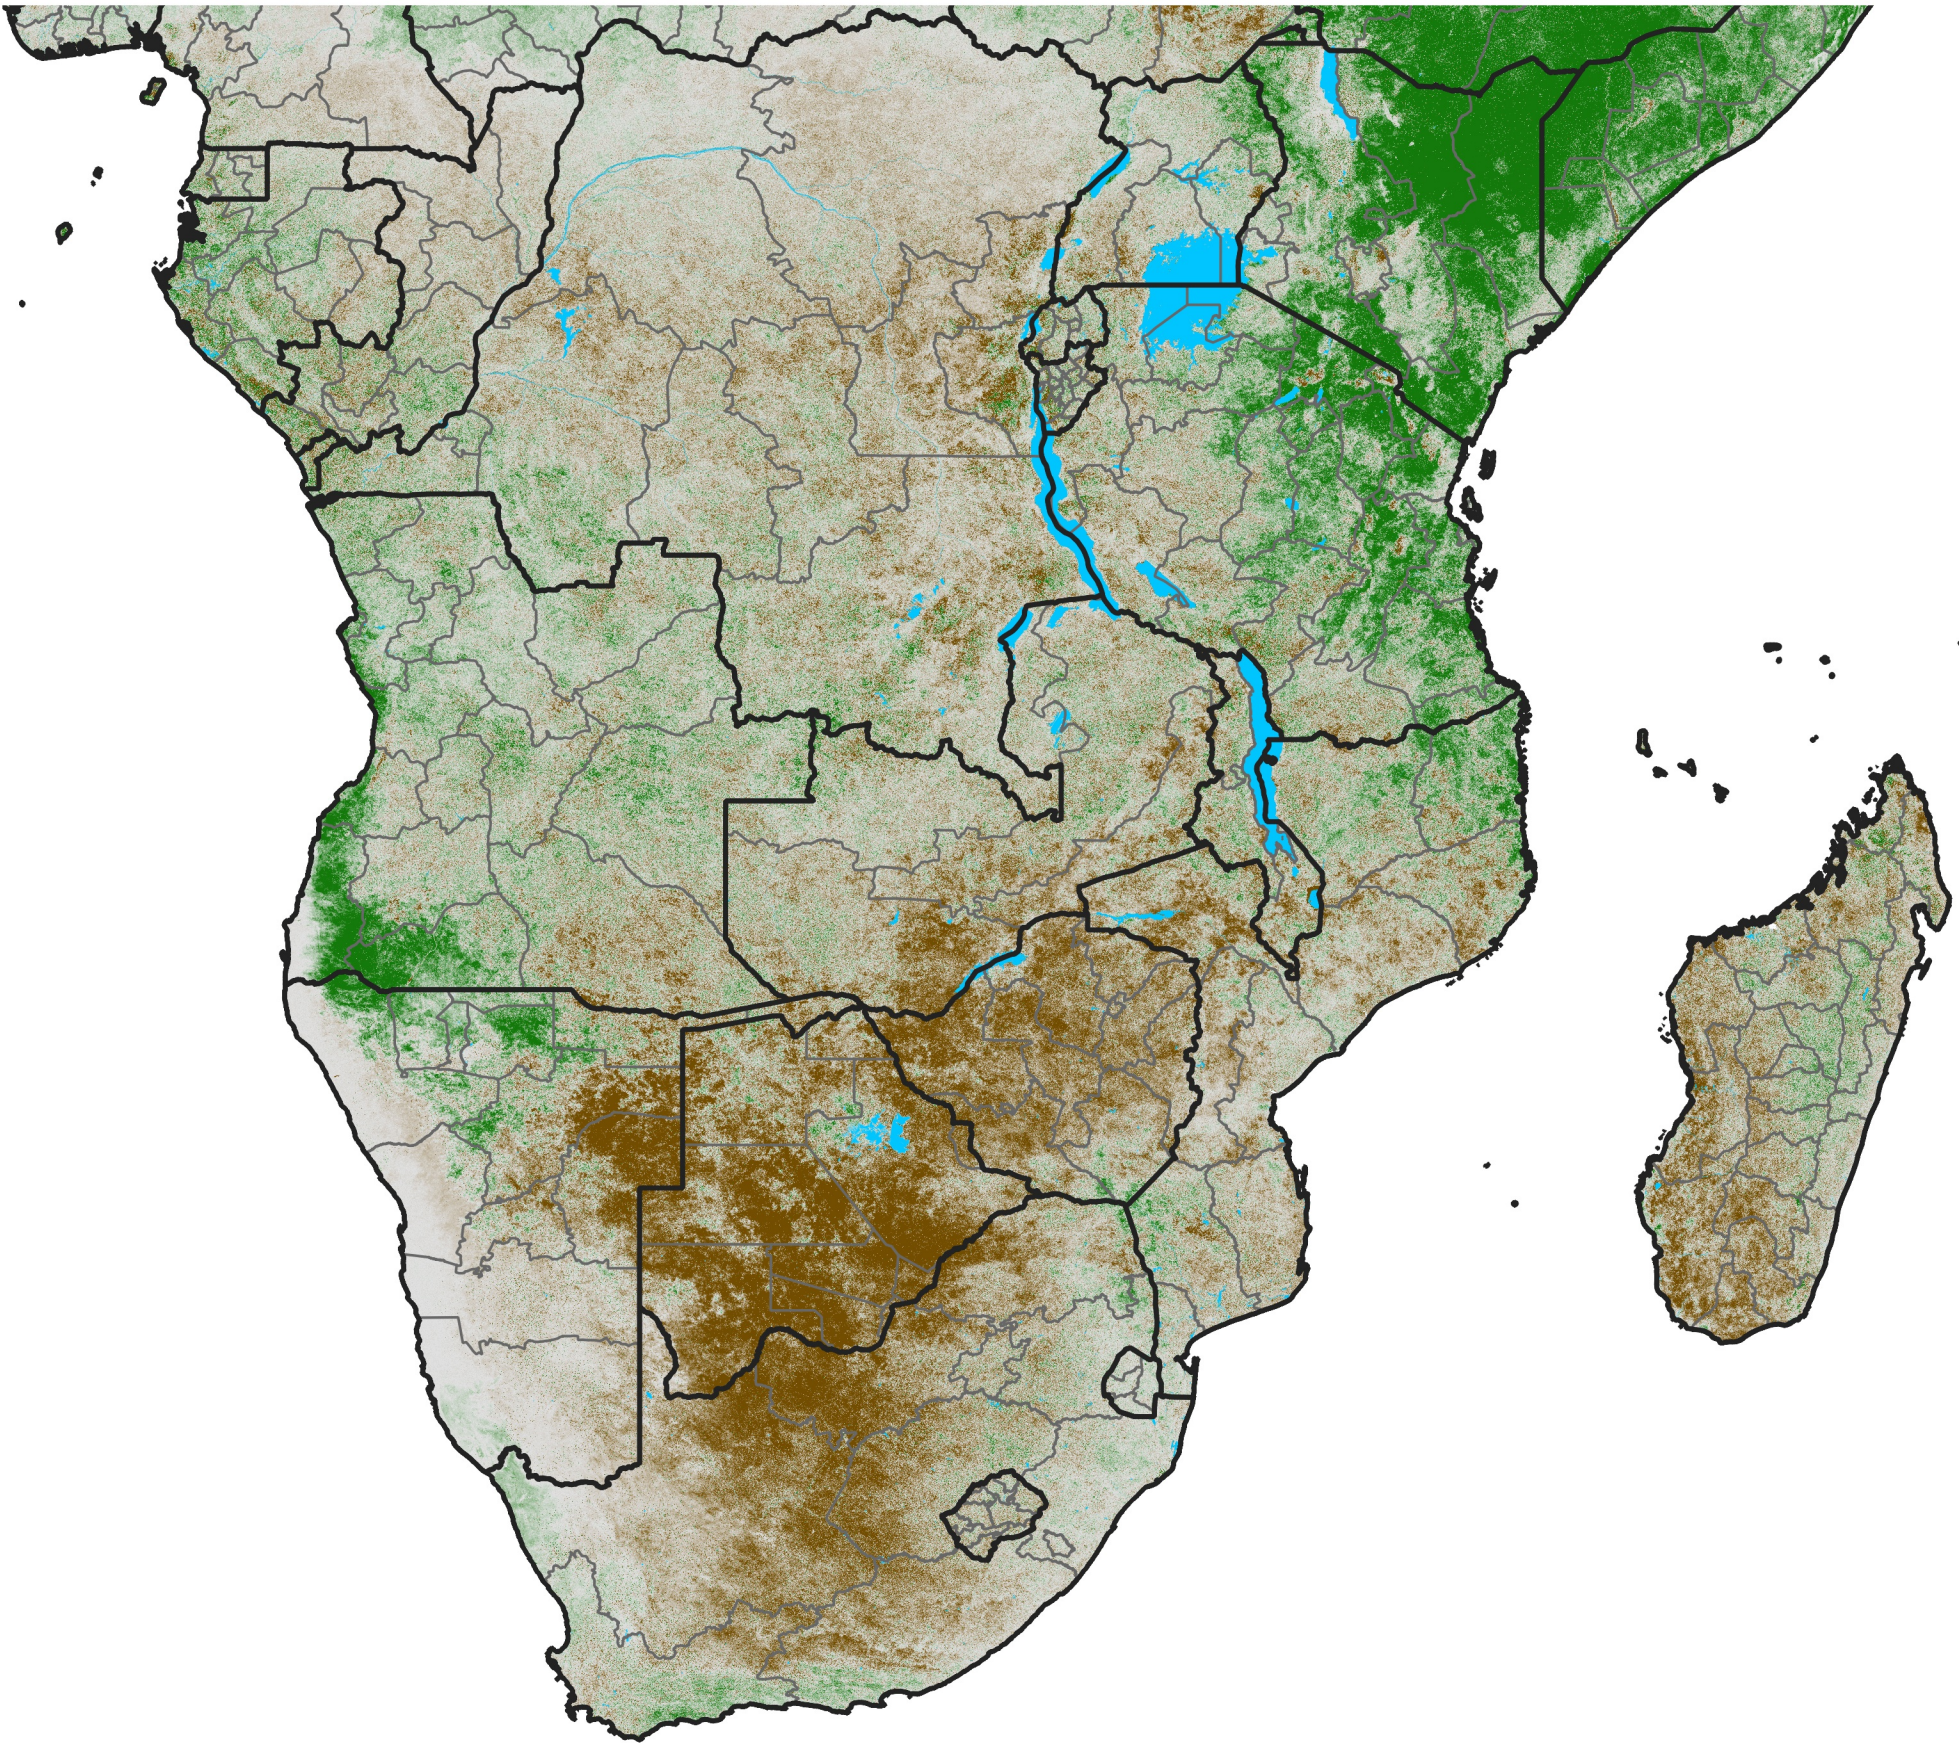

Southern Africa NDVI Difference

2023 minus 2022

Period 36 / December 21 - 31, 2023

NDVI Difference

< -0.3 -0.2 -0.1 -0.05 0.05 0.1 0.2 >0.3

Negative

No Difference

Positive