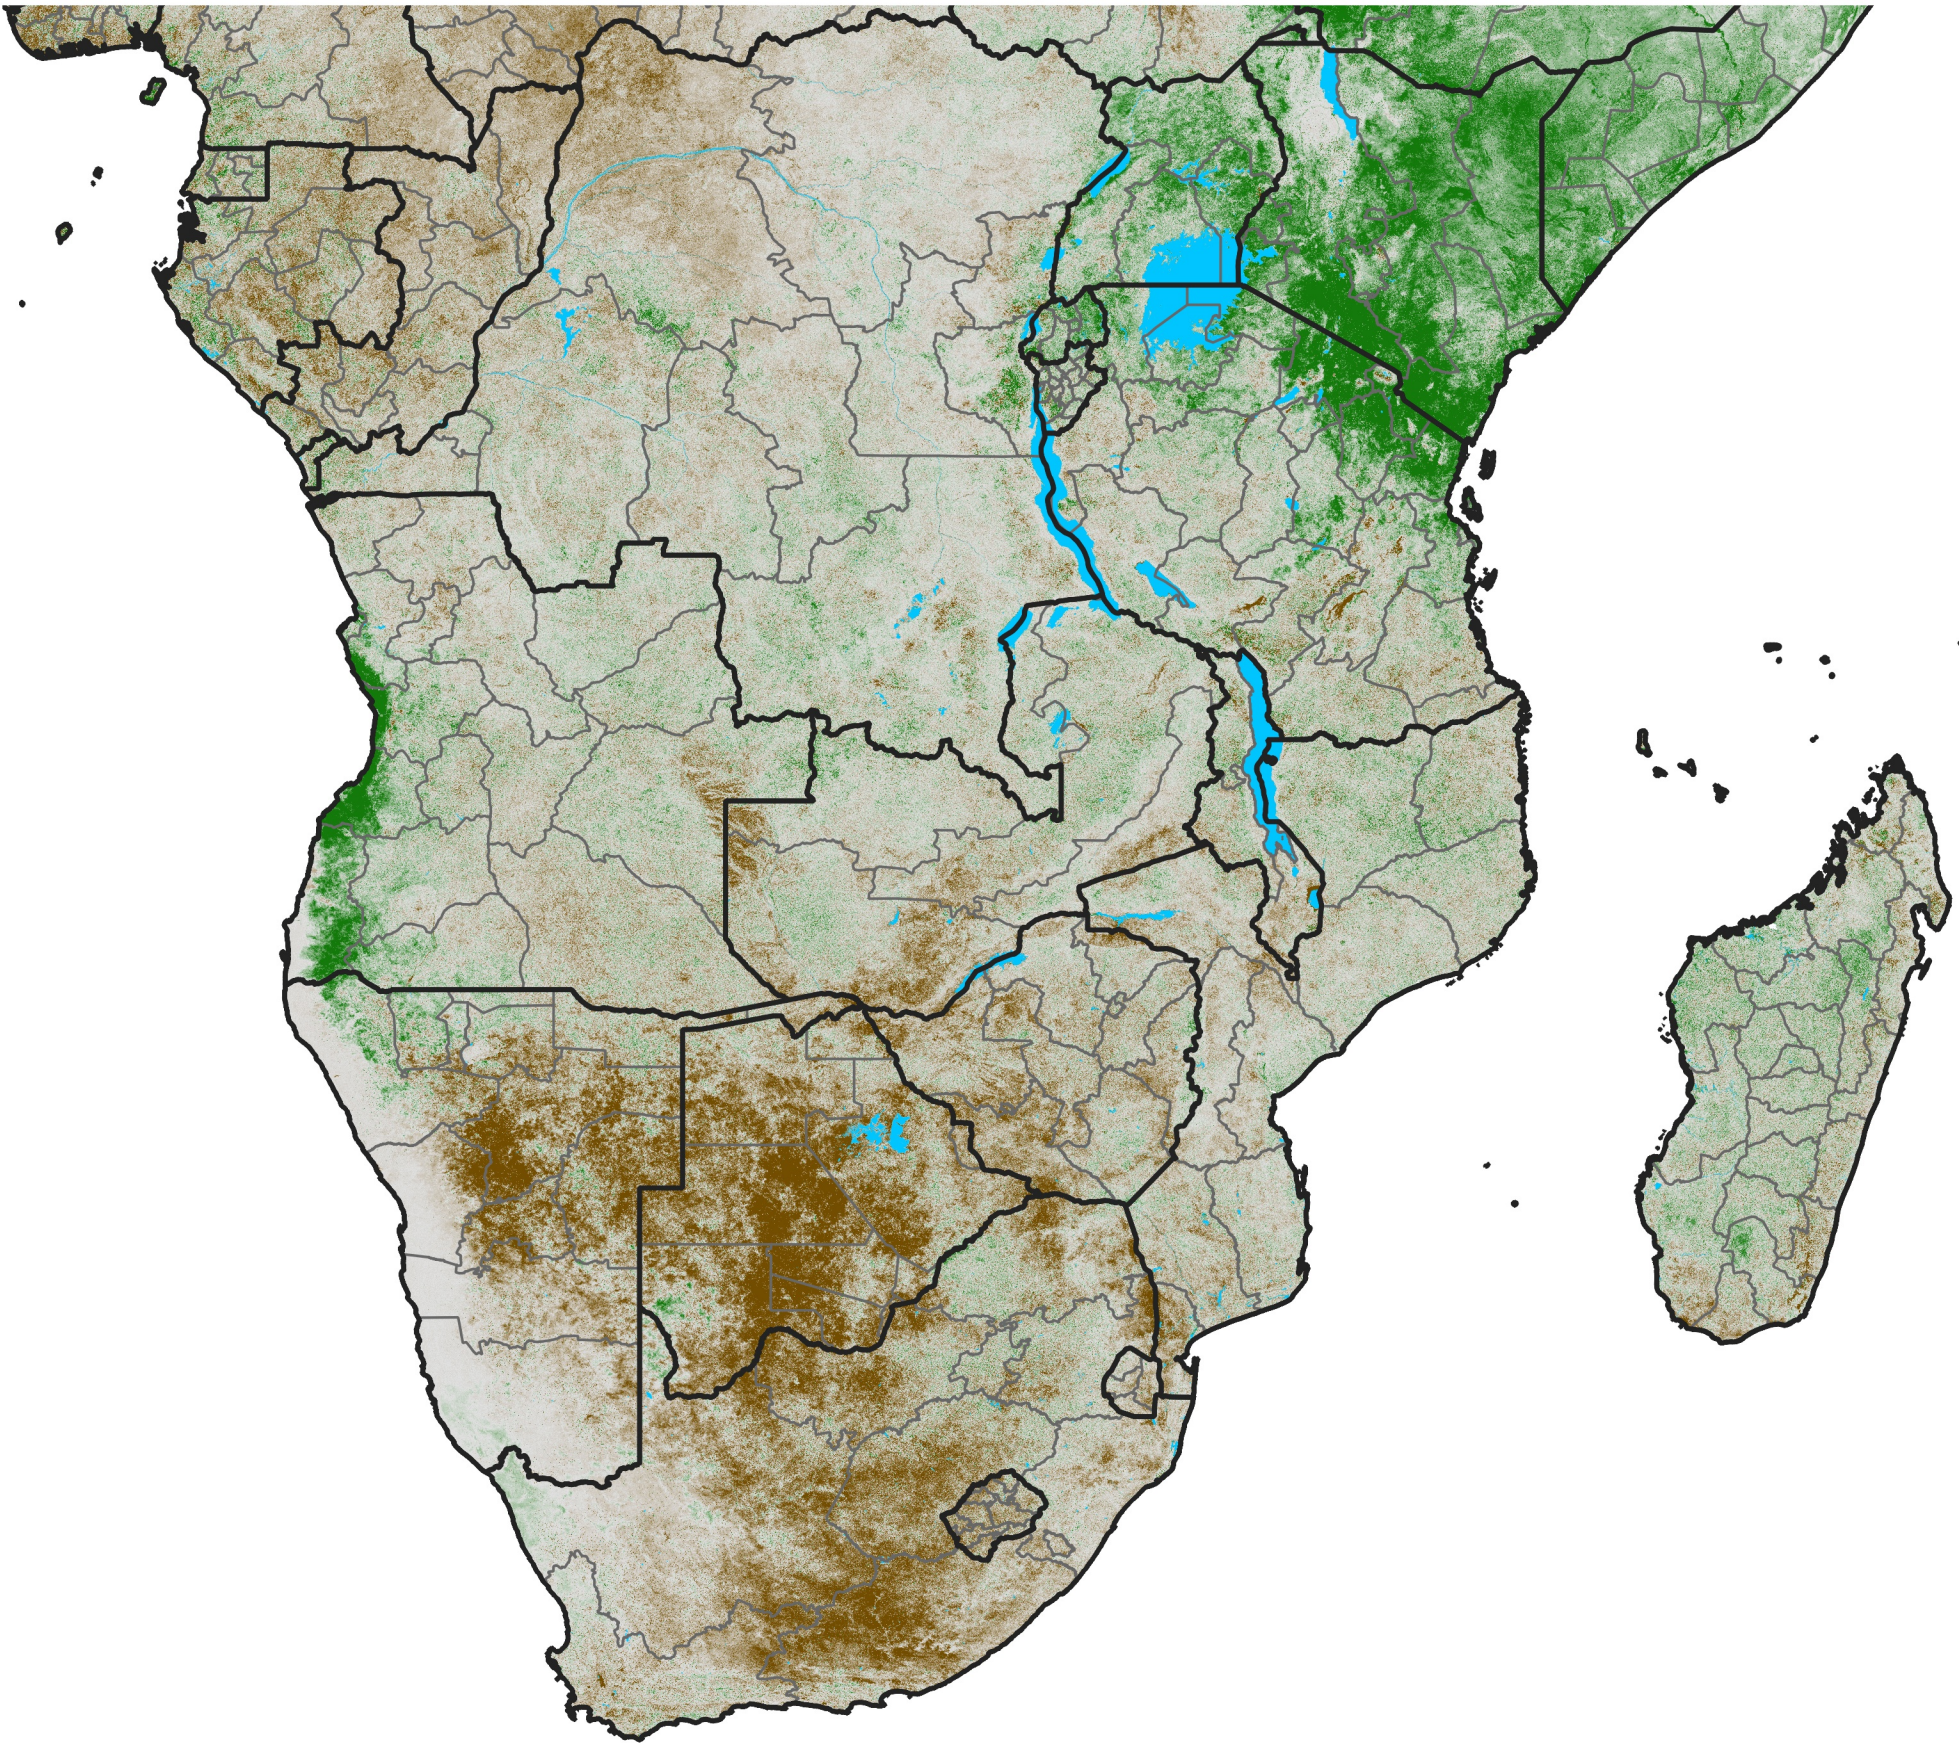

Southern Africa NDVI Difference

2024 minus 2023

Period 06 / February 21 - 29, 2024

NDVI Difference

< -0.3 -0.2 -0.1 -0.05 0.05 0.1 0.2 >0.3

Negative

No Difference

Positive