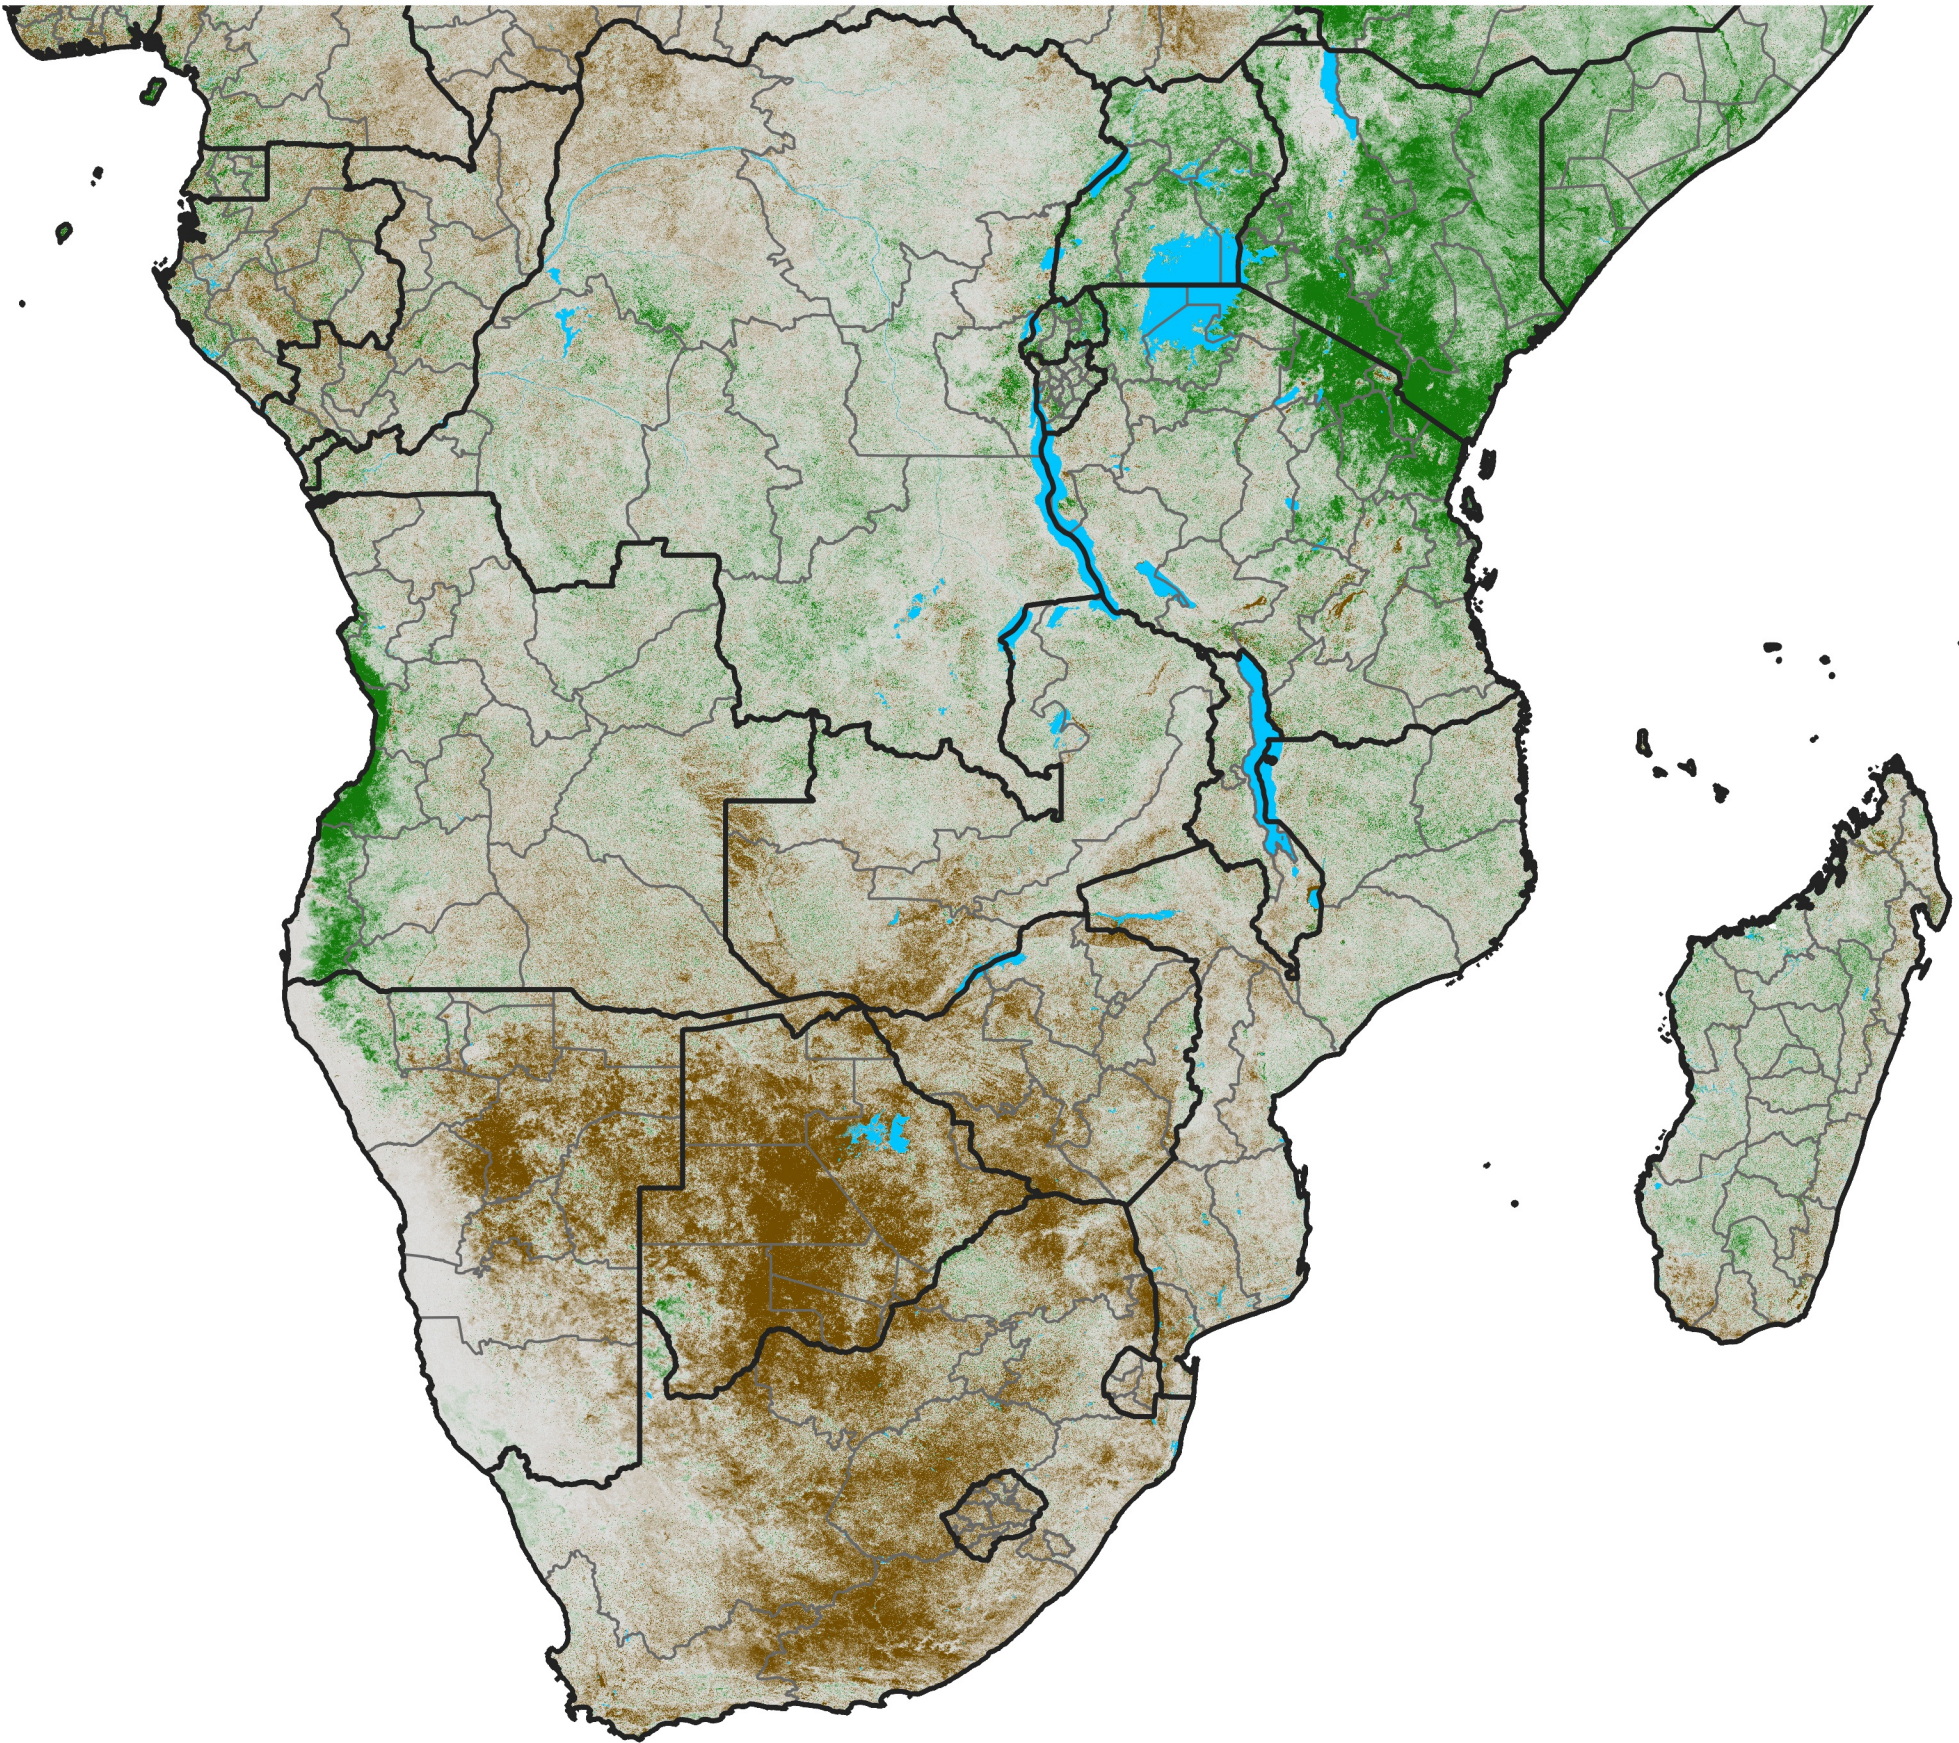

Southern Africa NDVI Difference

2024 minus 2023

Period 07 / March 01 - 10, 2024

NDVI Difference

< -0.3 -0.2 -0.1 -0.05 0.05 0.1 0.2 >0.3

Negative

No Difference

Positive