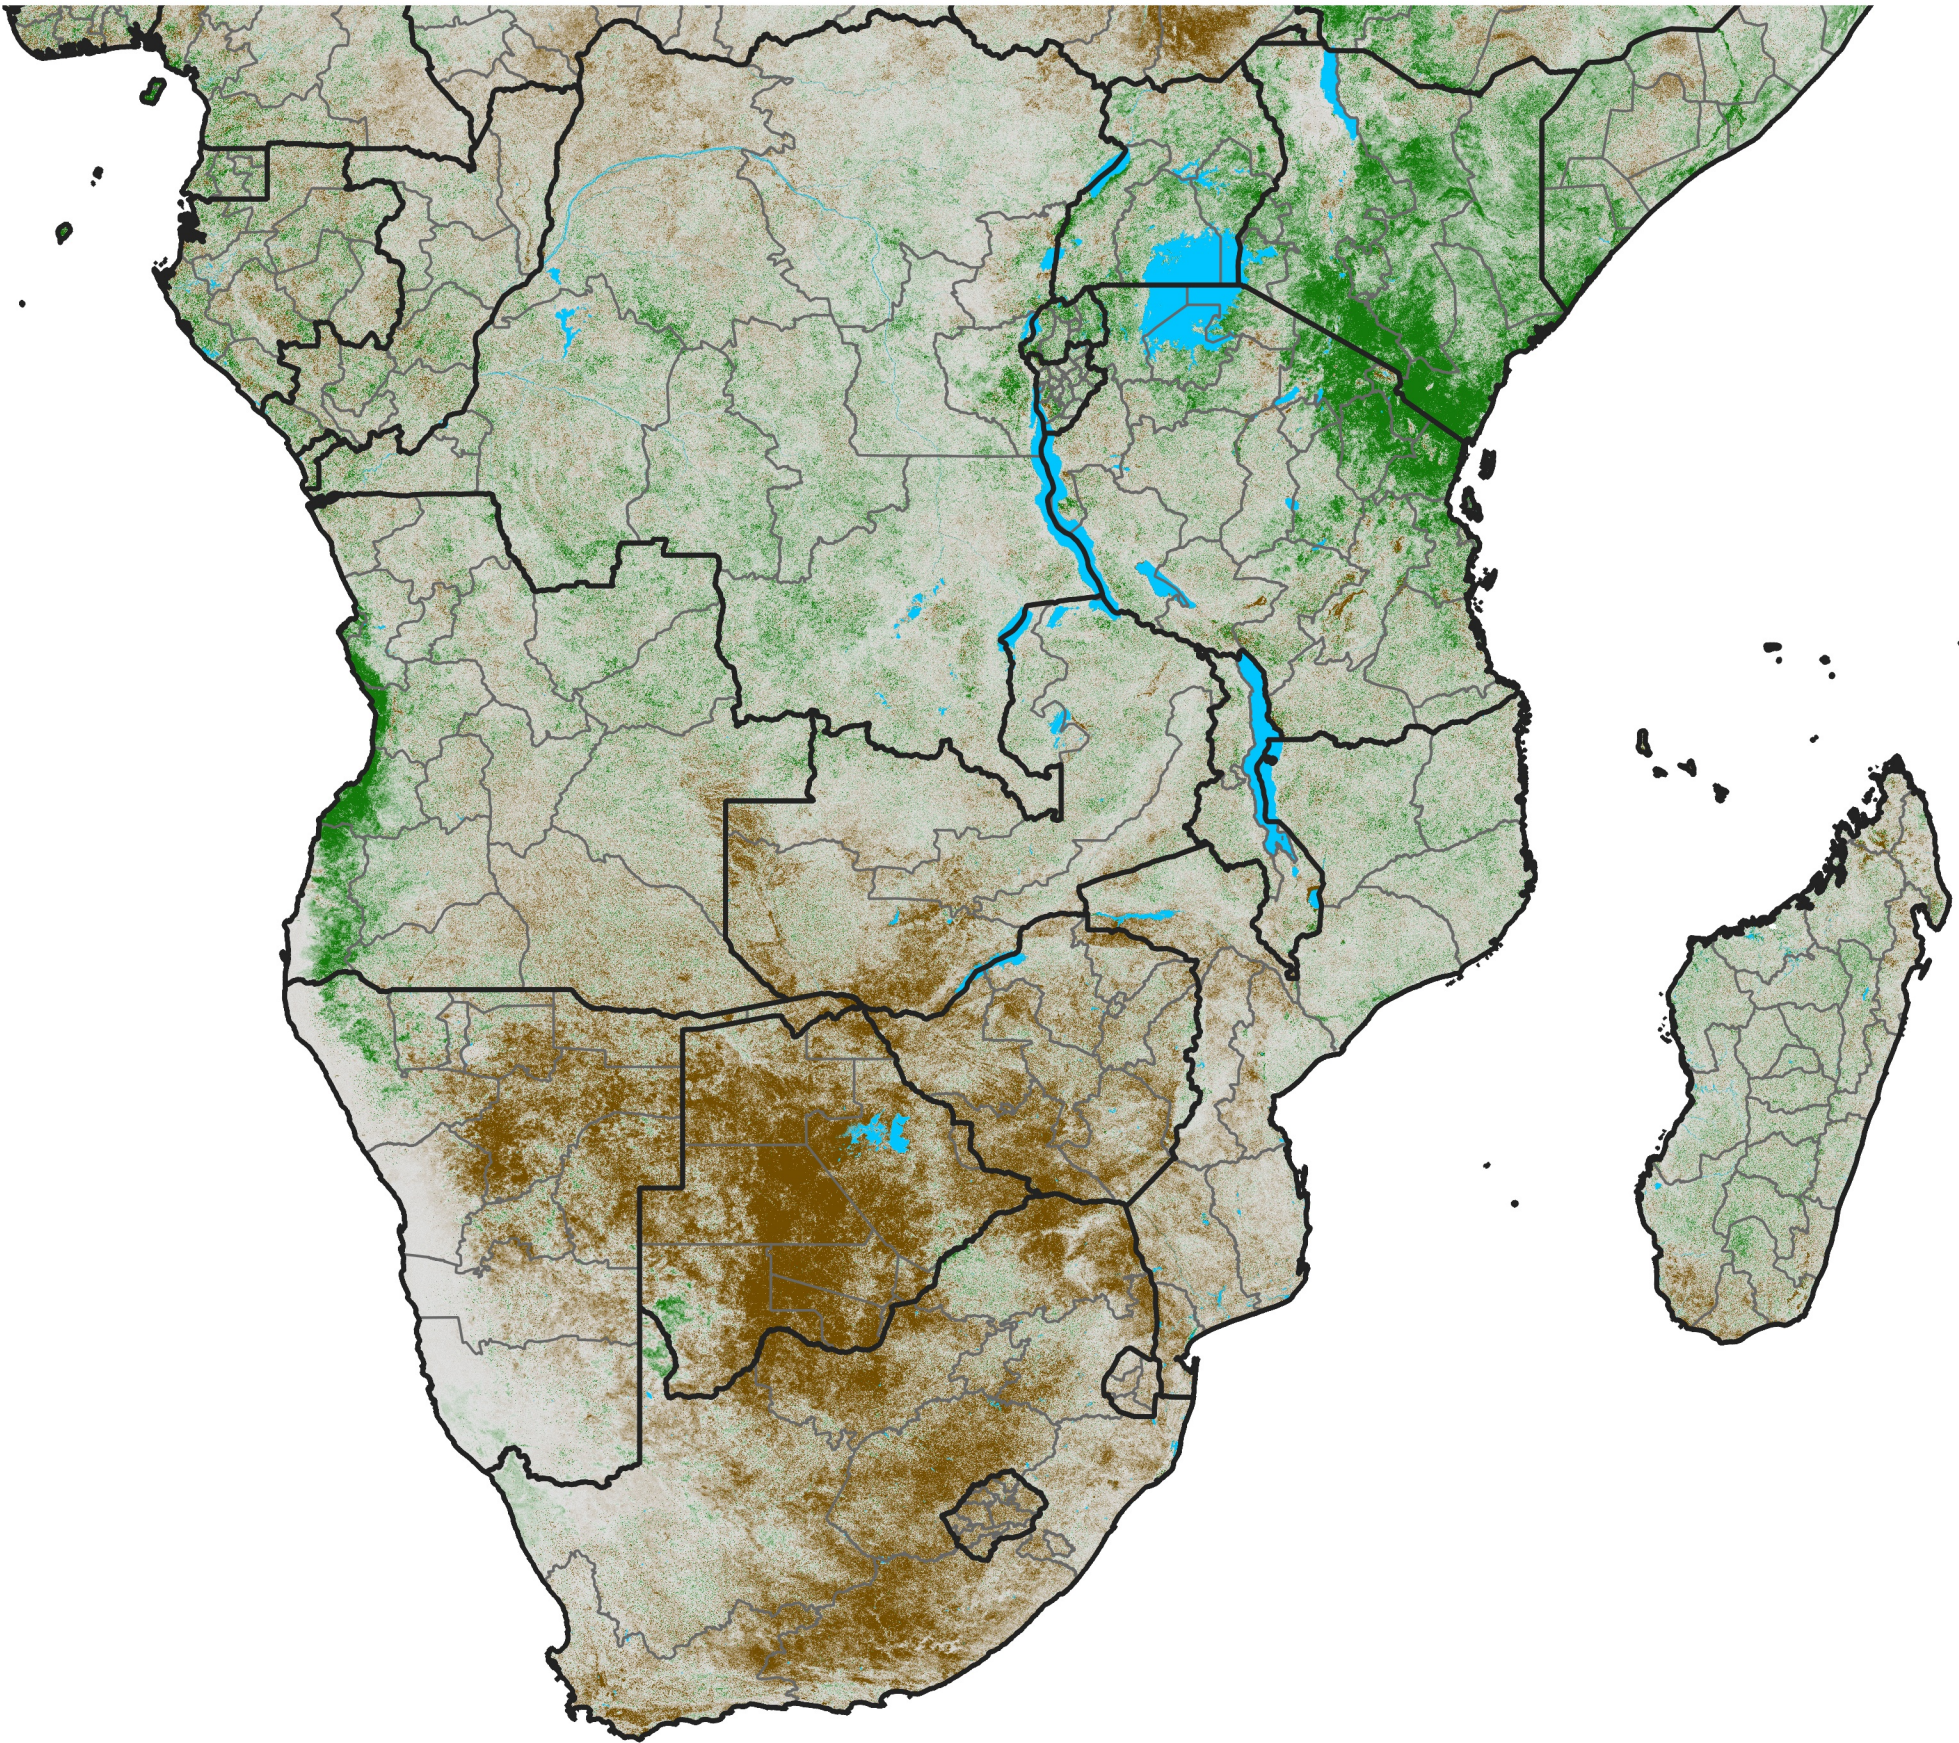

Southern Africa

NDVI Difference

2024 minus 2023

Period 08 / March 11 - 20, 2024

NDVI Difference

< -0.3 -0.2 -0.1 -0.05 0.05 0.1 0.2 >0.3

Negative

No Difference