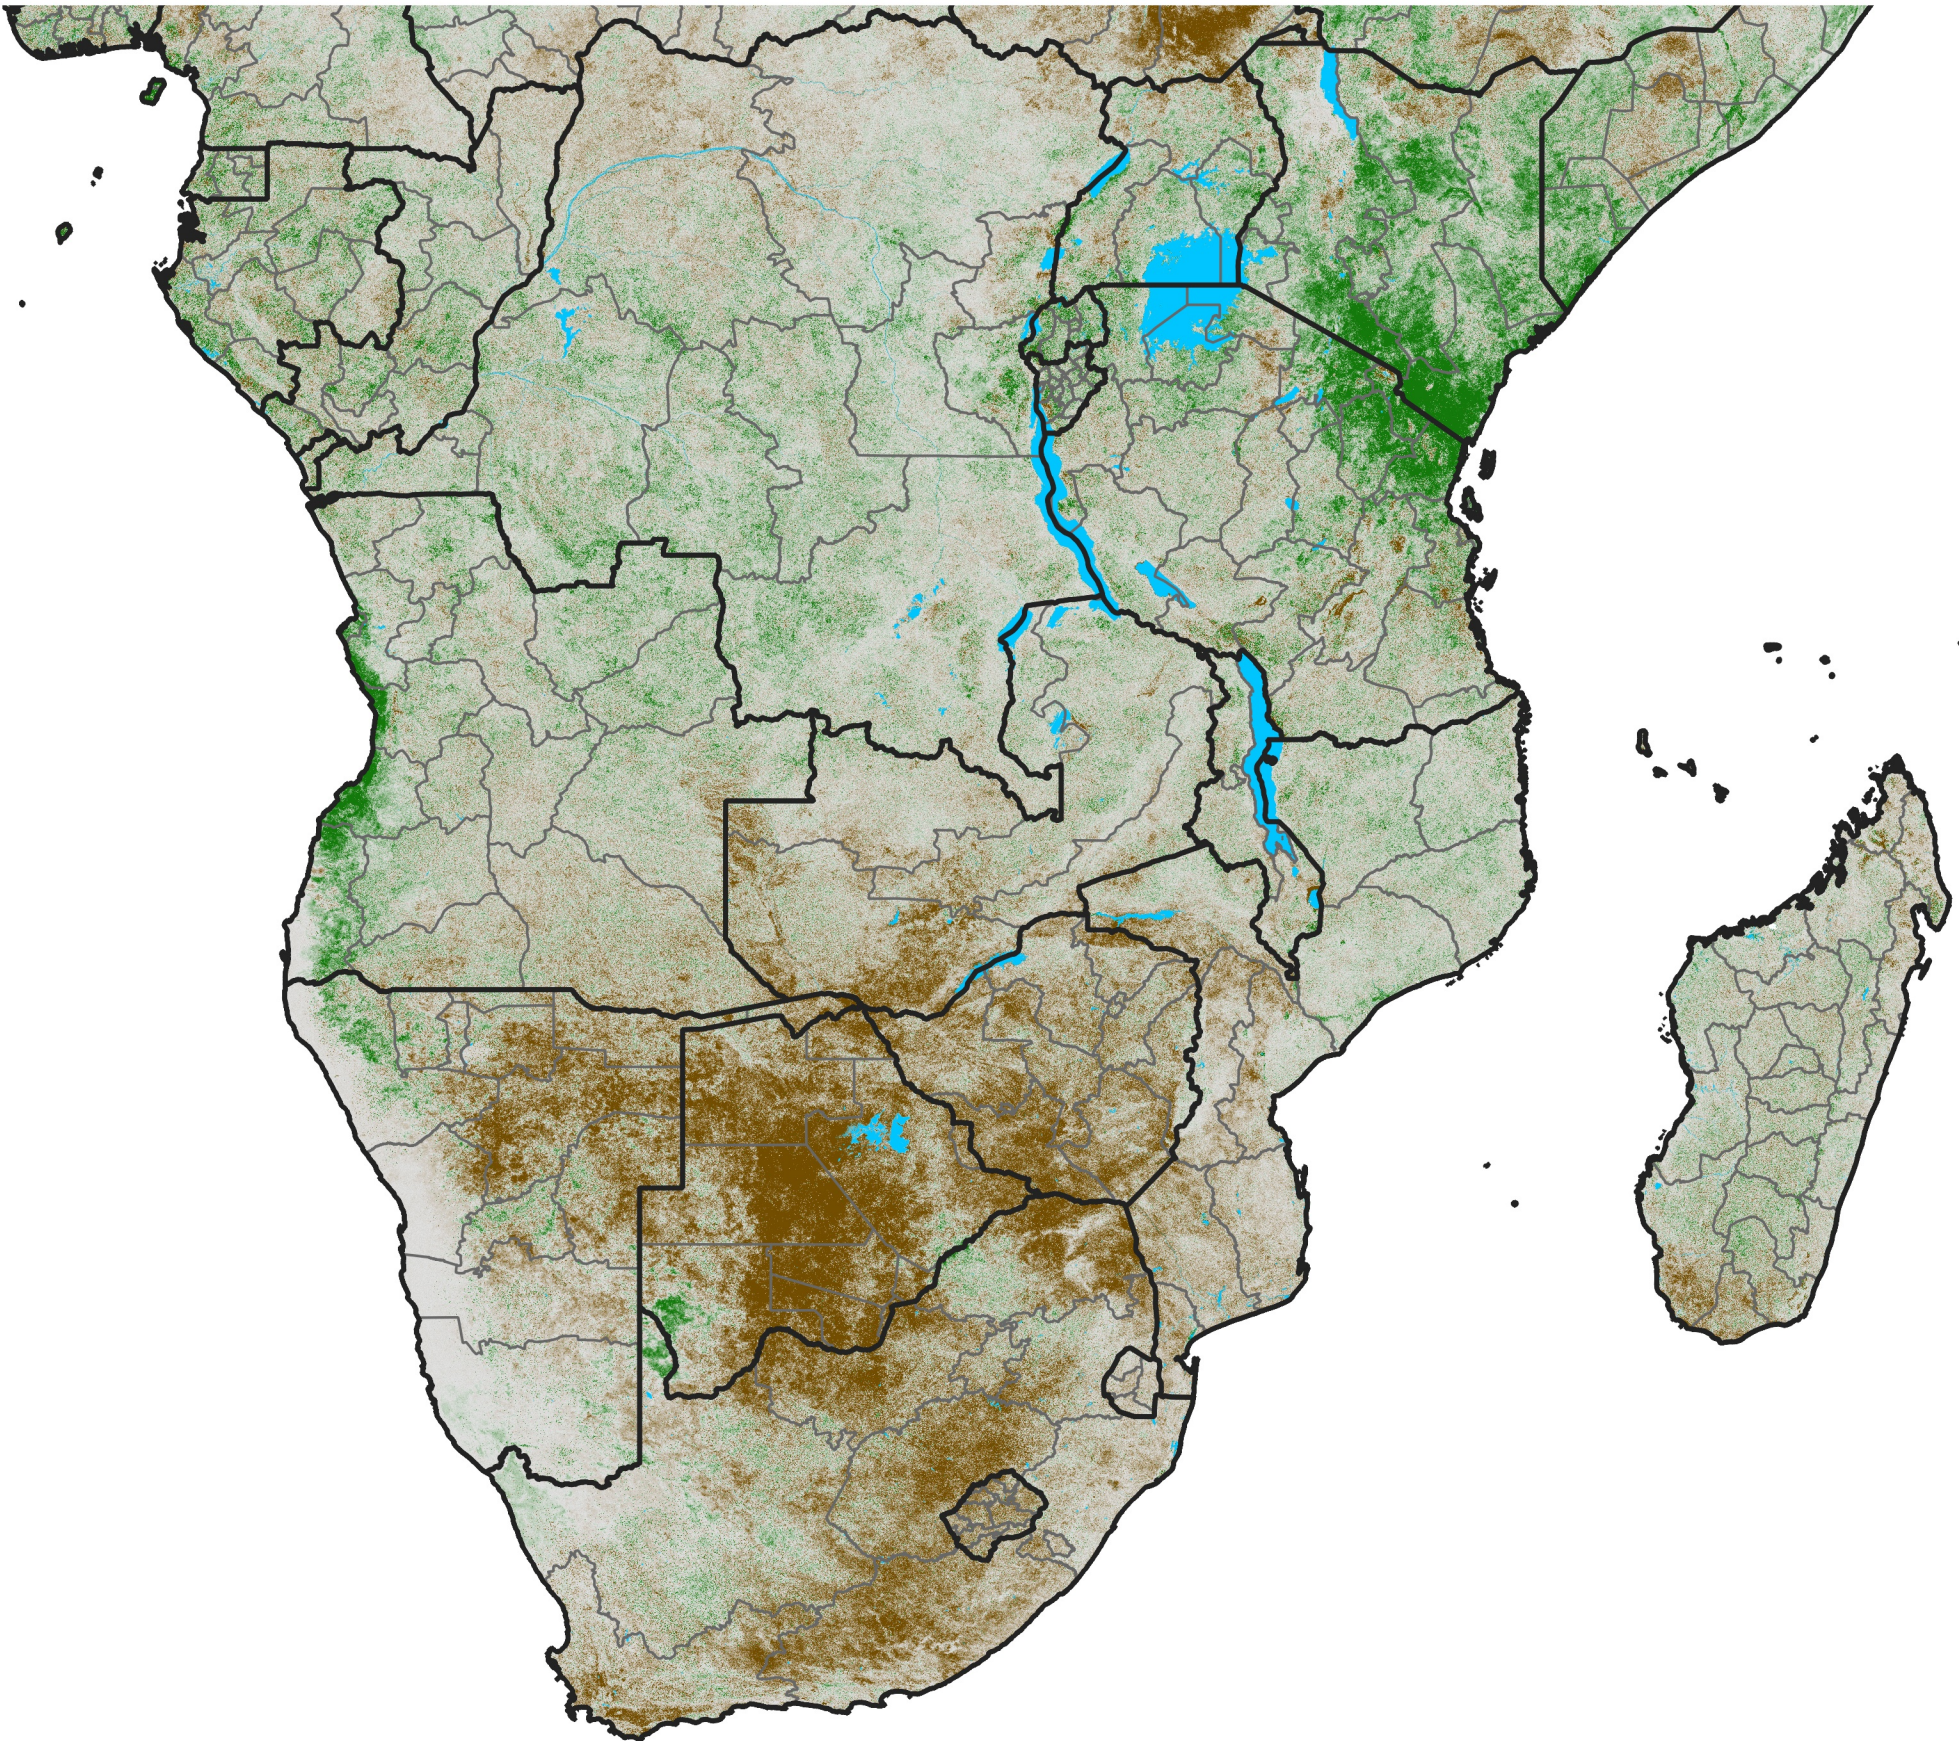

Southern Africa

NDVI Difference

2024 minus 2023

Period 09 / March 21 - 31, 2024

NDVI Difference

< -0.3 -0.2 -0.1 -0.05 0.05 0.1 0.2 >0.3

Negative

No Difference