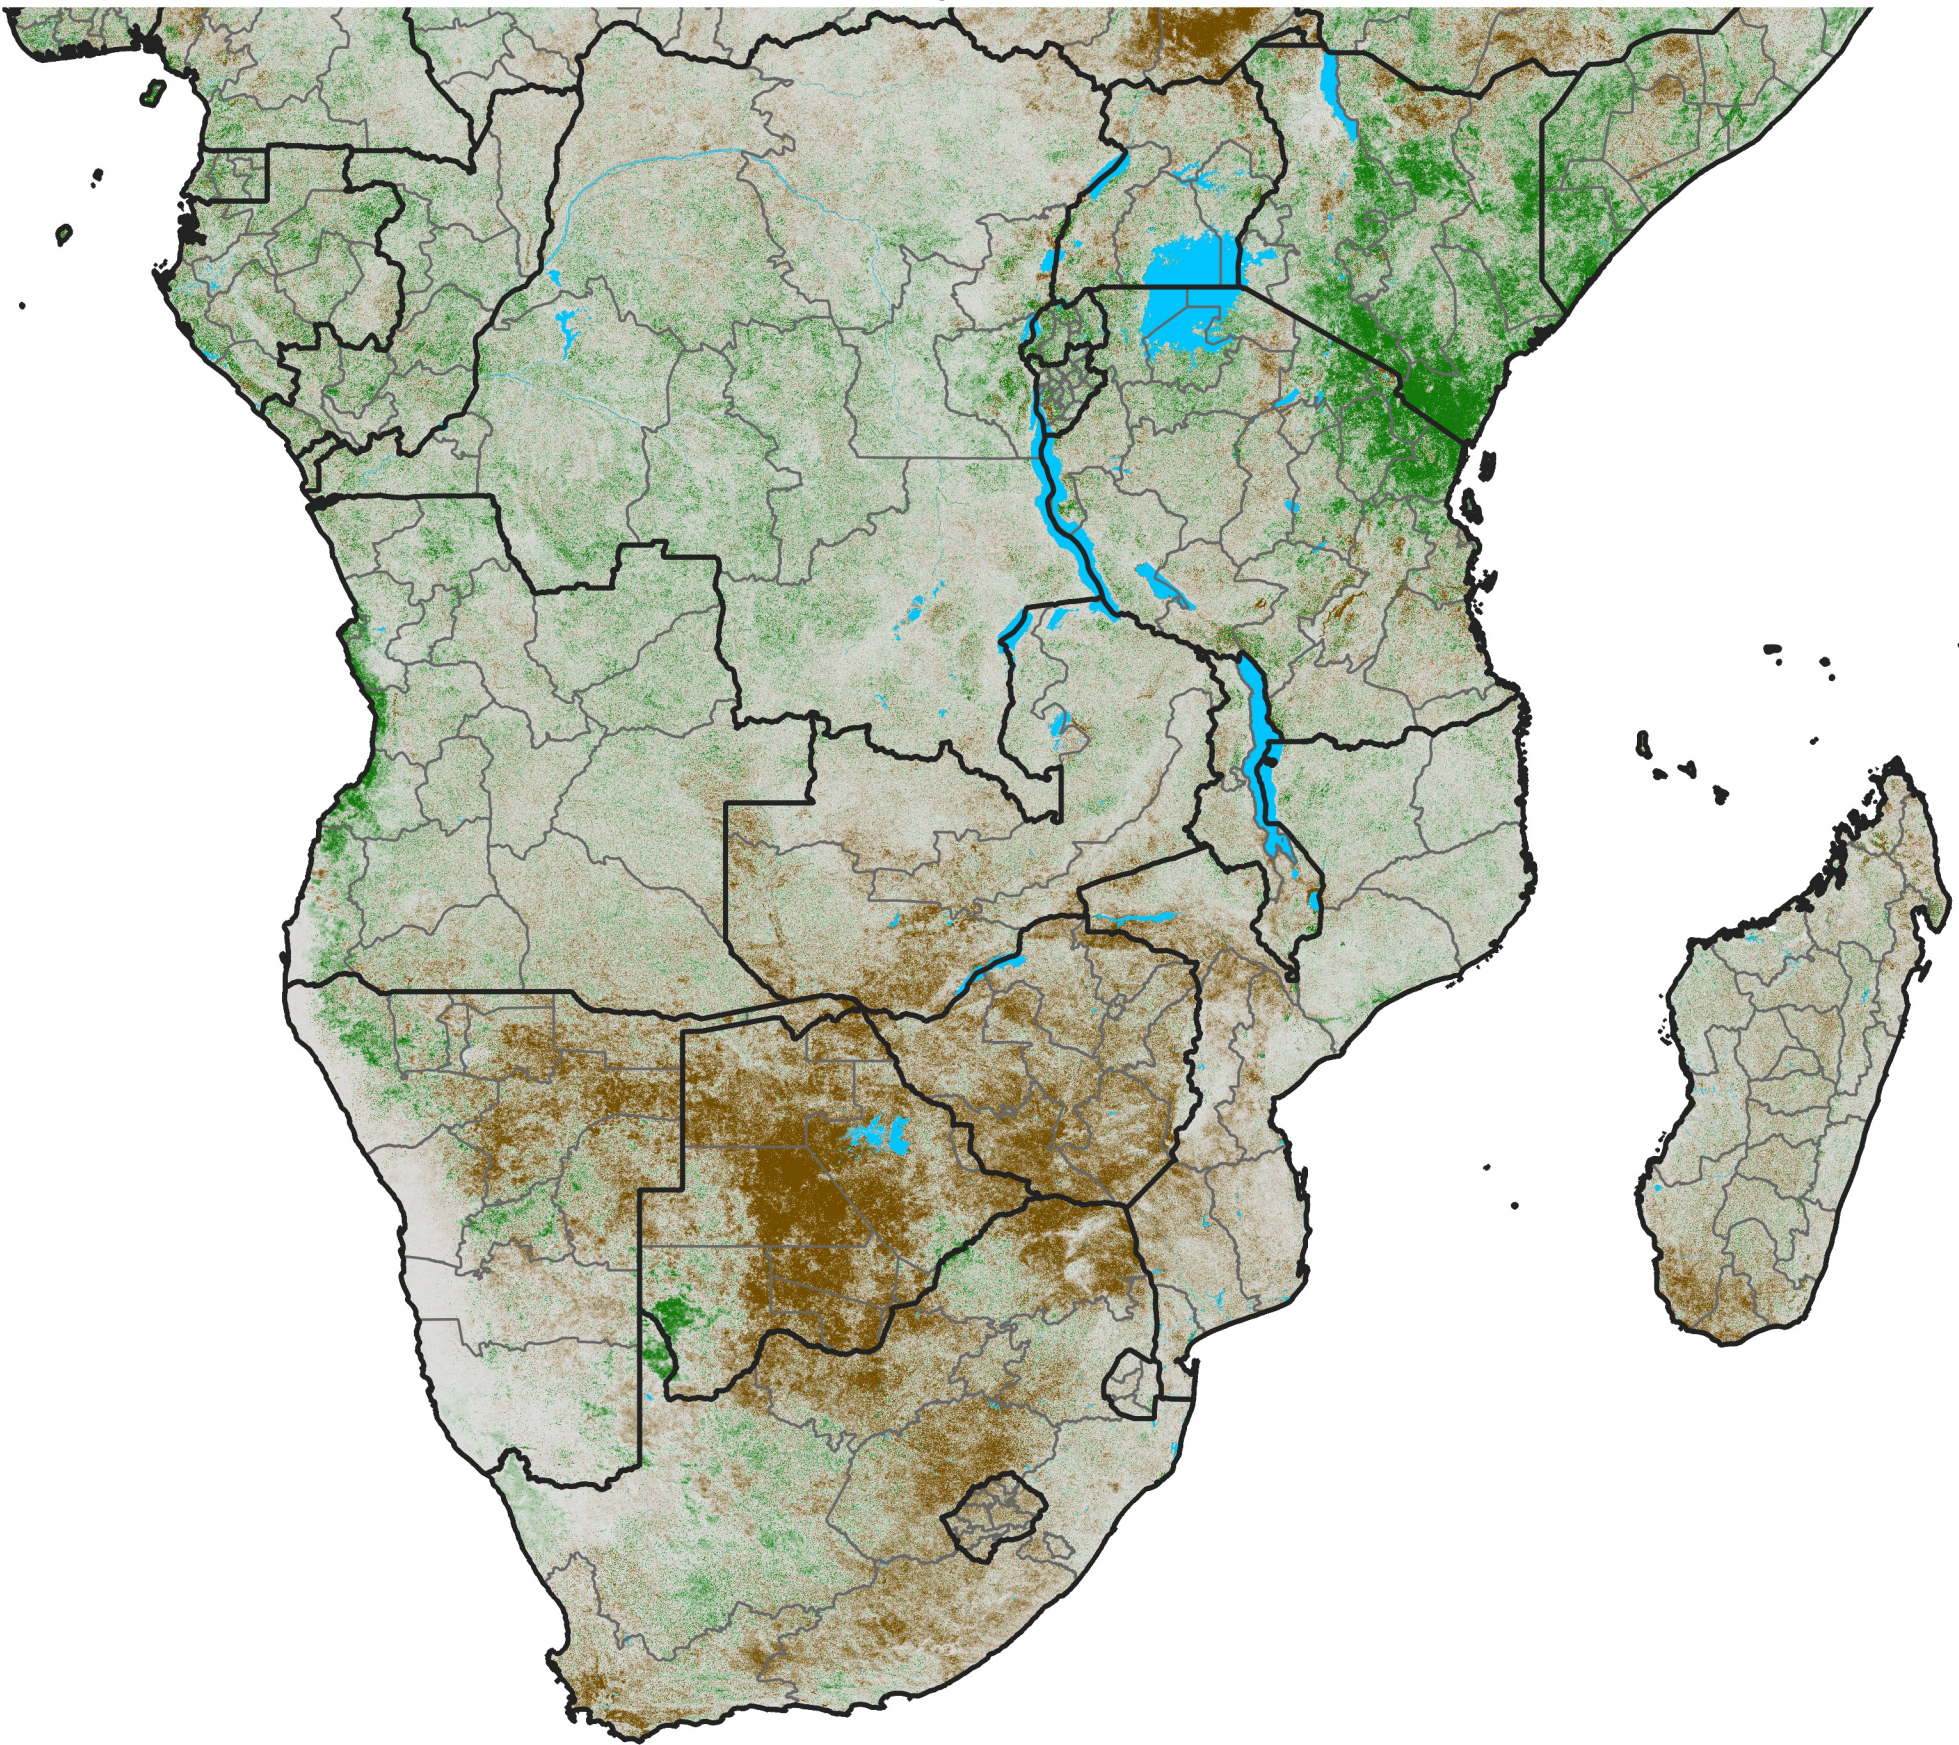

# Southern Africa NDVI Difference

2024 minus 2023

Period 10 / April 01 - 10, 2024

### NDVI Difference

< -0.3   -0.2   -0.1   -0.05   0.05   0.1   0.2   >0.3

Negative

No Difference

Positive