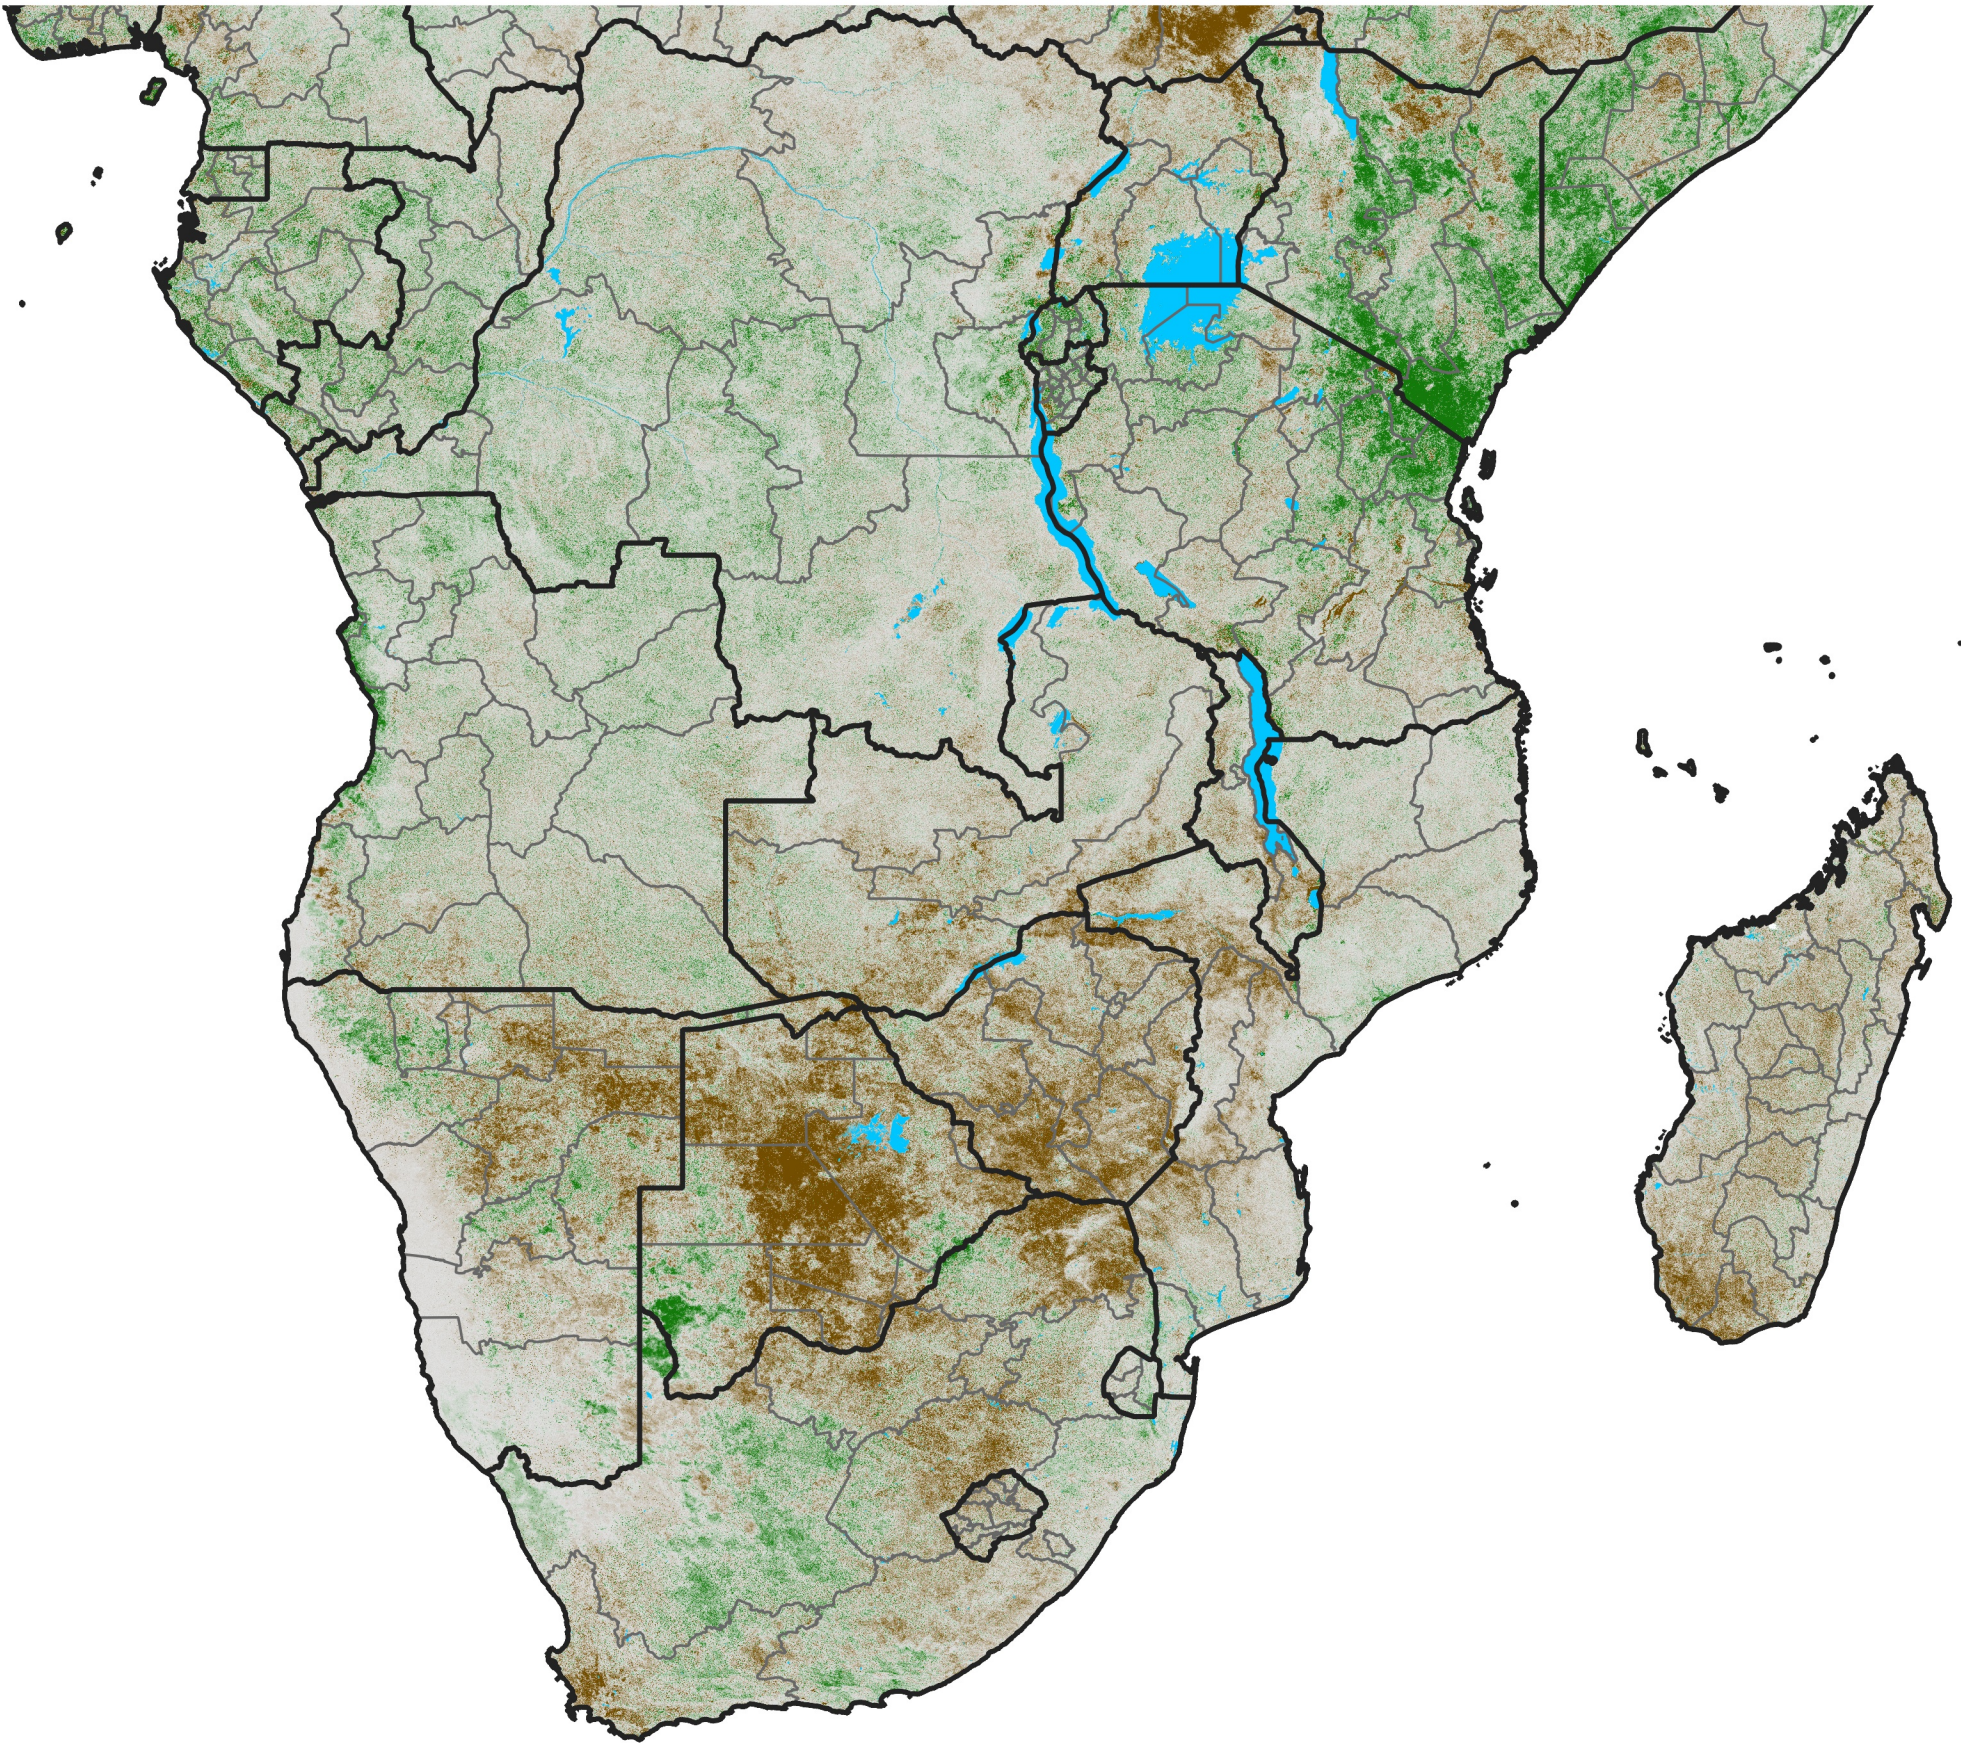

Southern Africa NDVI Difference

2024 minus 2023

Period 11 / April 11 - 20, 2024

NDVI Difference

< -0.3 -0.2 -0.1 -0.05 0.05 0.1 0.2 > 0.3

Negative

No Difference

Positive