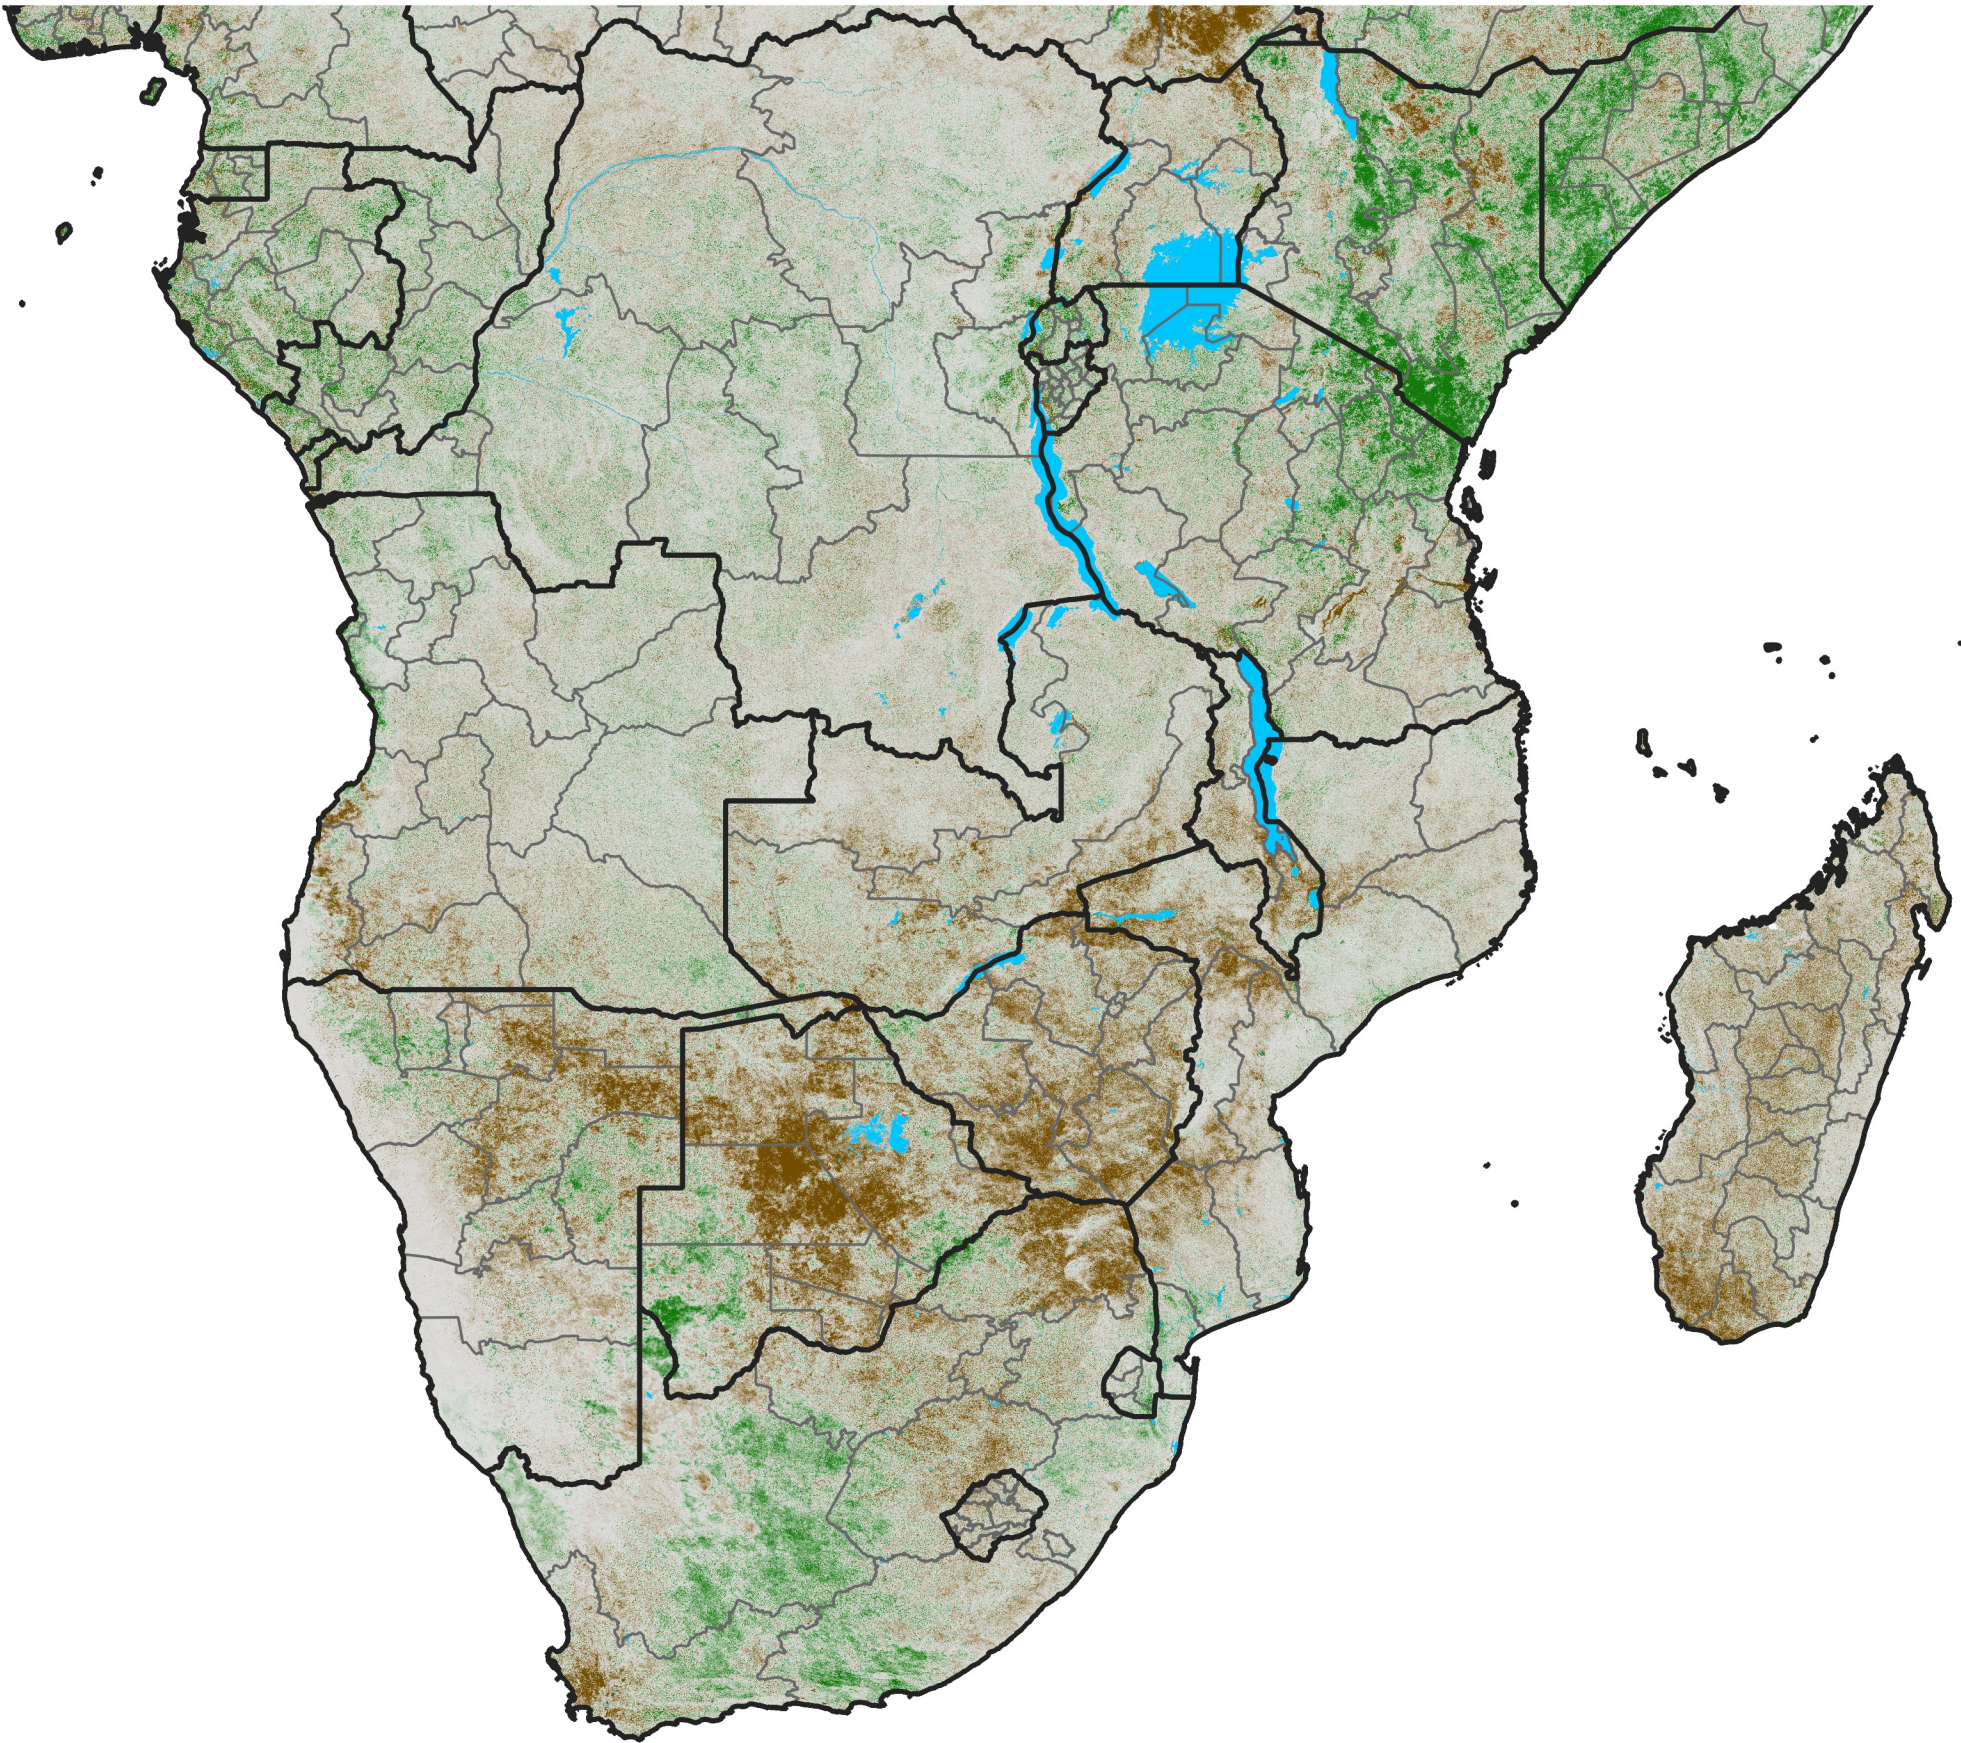

Southern Africa NDVI Difference

2024 minus 2023

Period 12 / April 21 - 30, 2024

NDVI Difference

< -0.3 -0.2 -0.1 -0.05 0.05 0.1 0.2 >0.3

Negative

No Difference

Positive