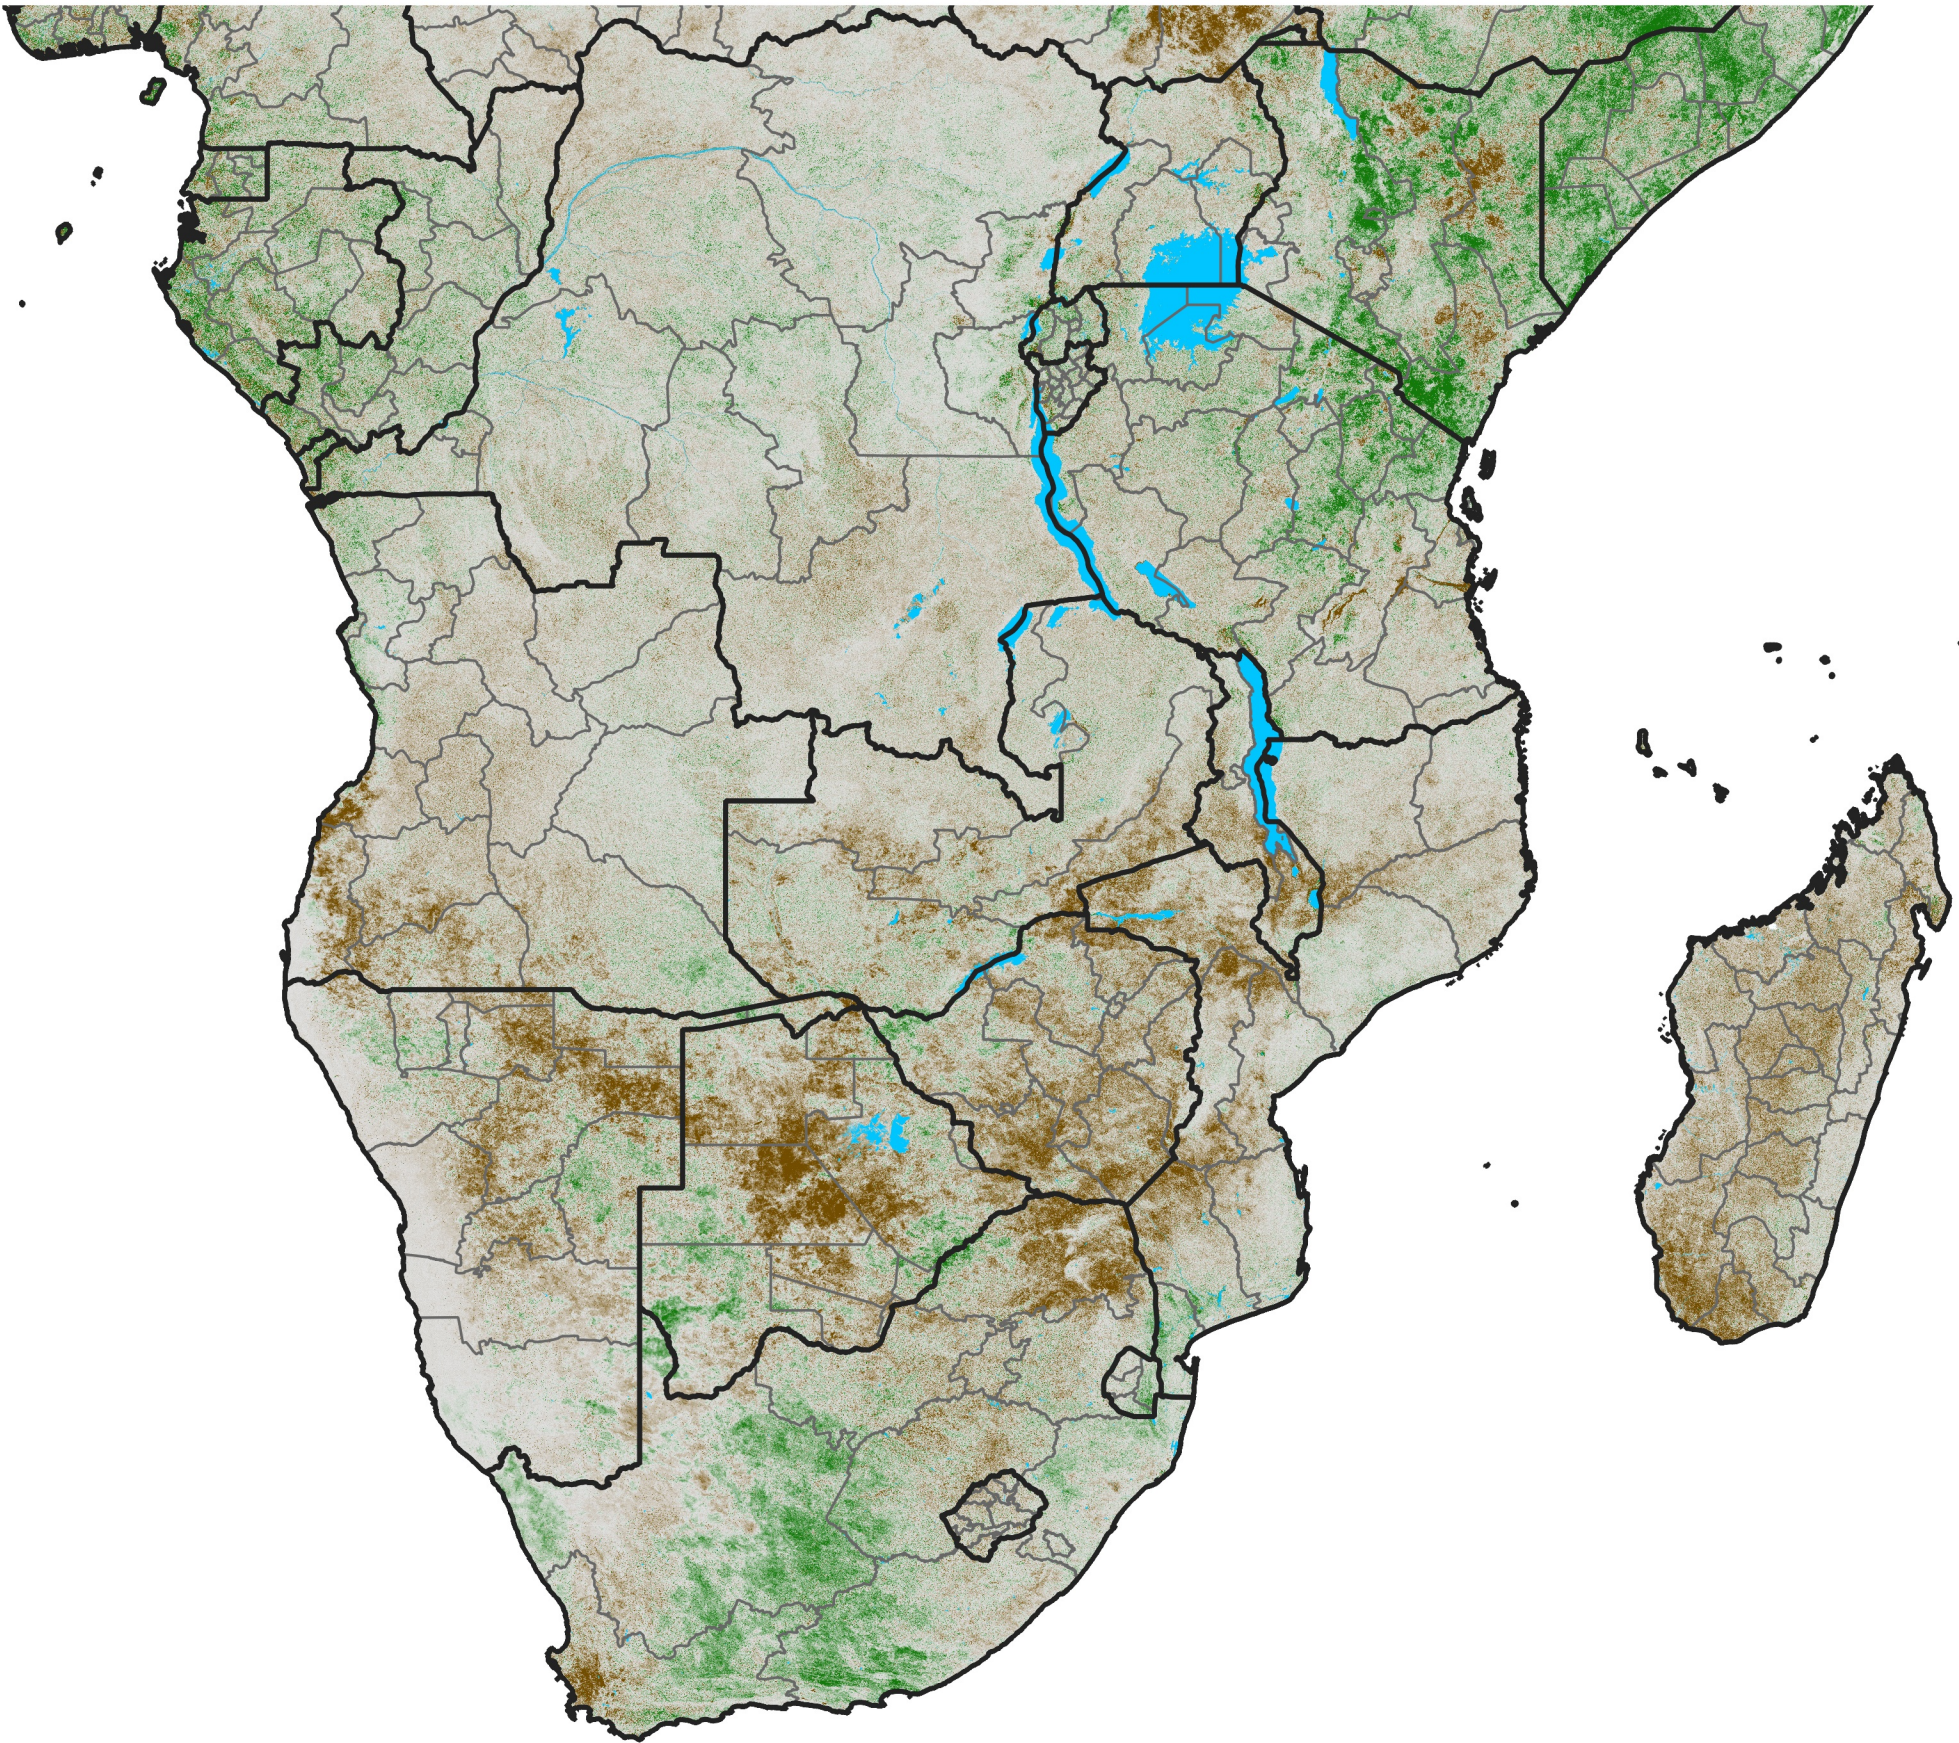

# Southern Africa NDVI Difference

2024 minus 2023

Period 13 / May 01 - 10, 2024

## NDVI Difference

< -0.3   -0.2   -0.1   -0.05   0.05   0.1   0.2   >0.3

Negative

No Difference

Positive