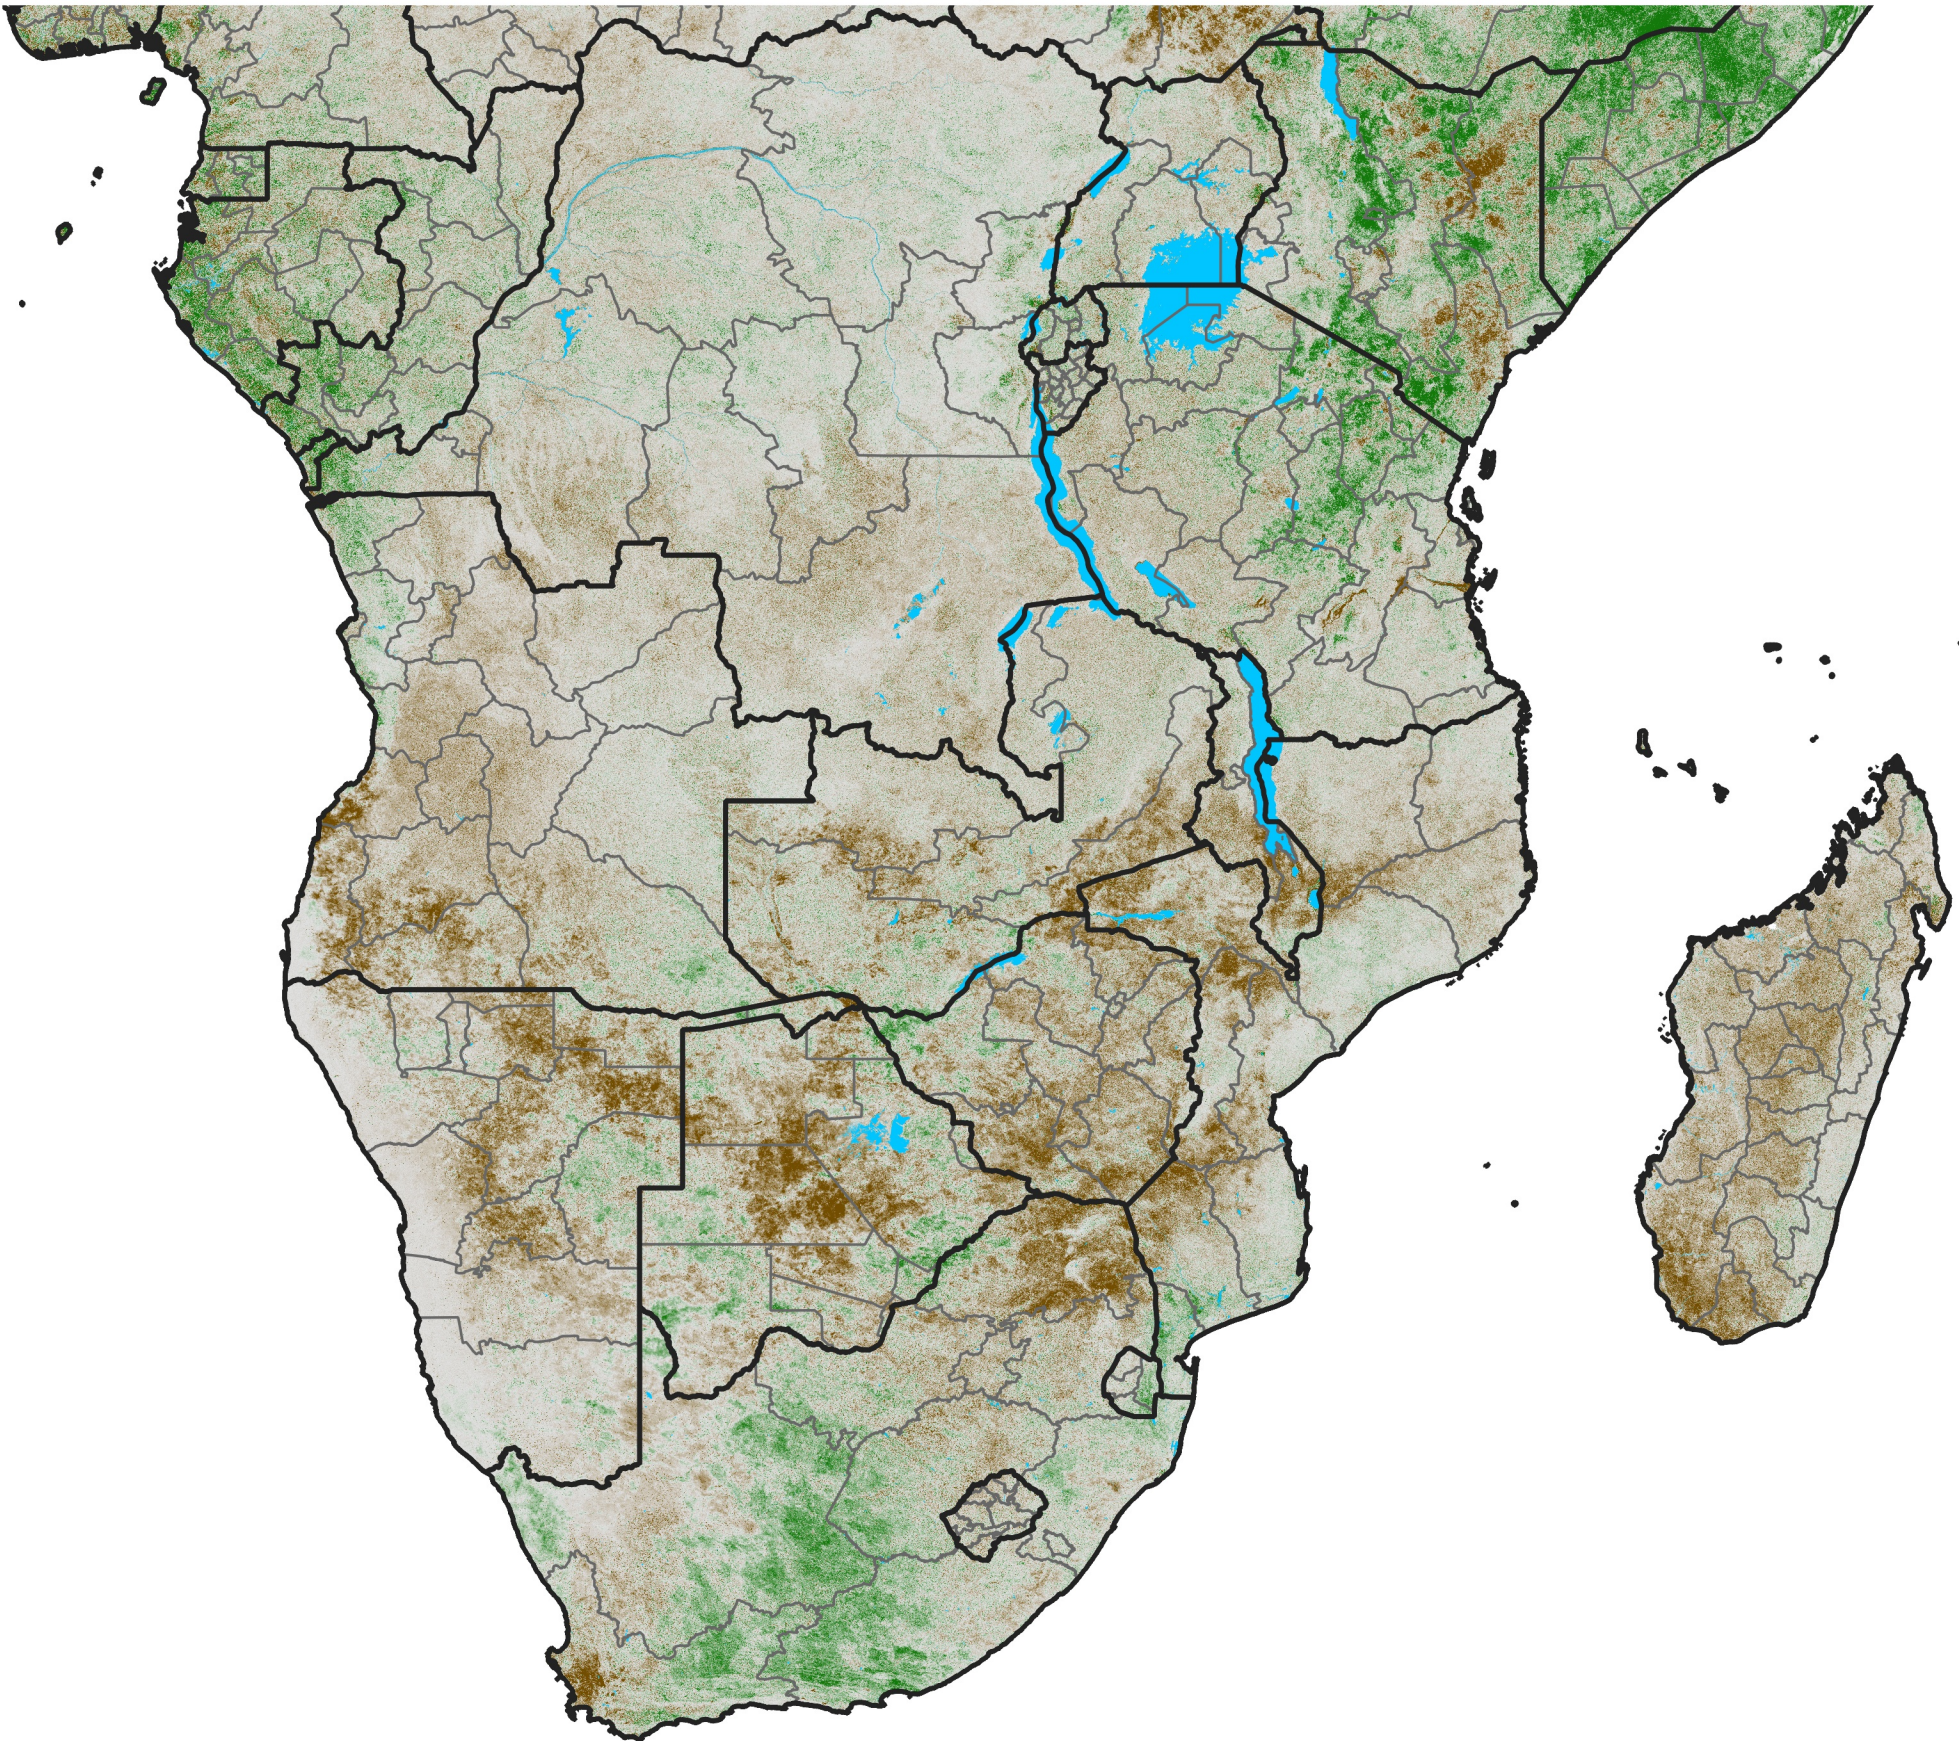

# Southern Africa NDVI Difference

2024 minus 2023

Period 14 / May 11 - 20, 2024

## NDVI Difference

< -0.3   -0.2   -0.1   -0.05   0.05   0.1   0.2   >0.3

Negative

No Difference

Positive