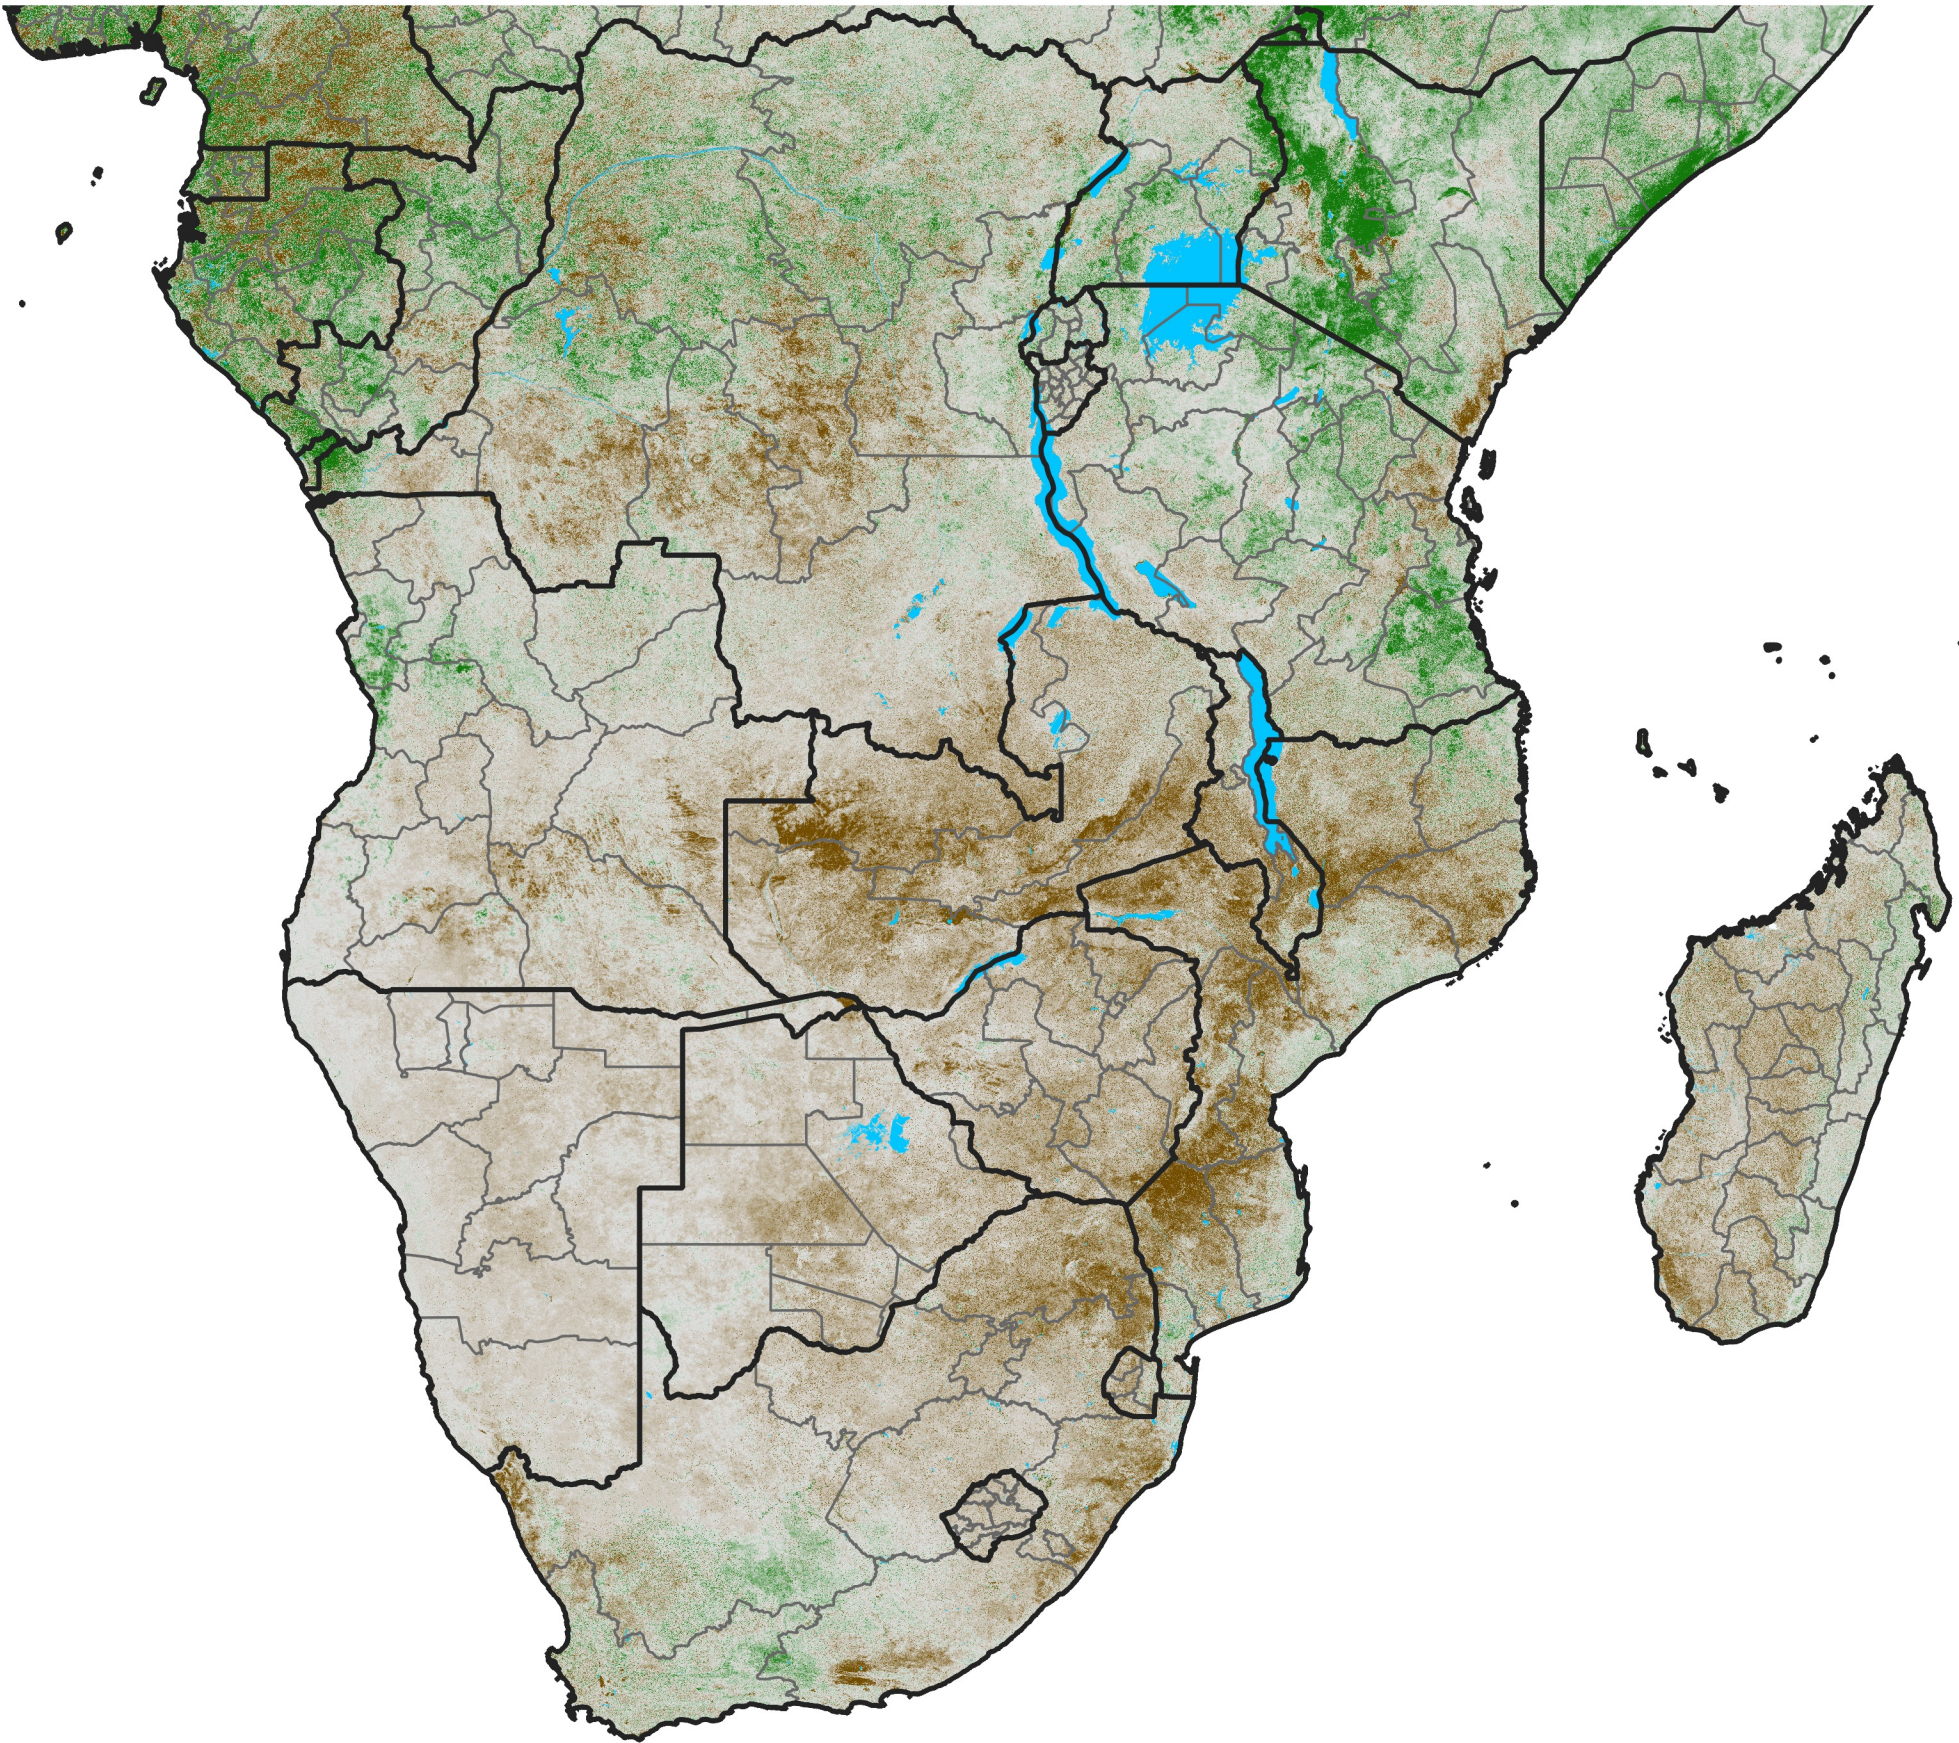

Southern Africa NDVI Difference

2024 minus 2023

Period 22 / August 01 - 10, 2024

NDVI Difference

< -0.3 -0.2 -0.1 -0.05 0.05 0.1 0.2 >0.3

Negative

No Difference

Positive