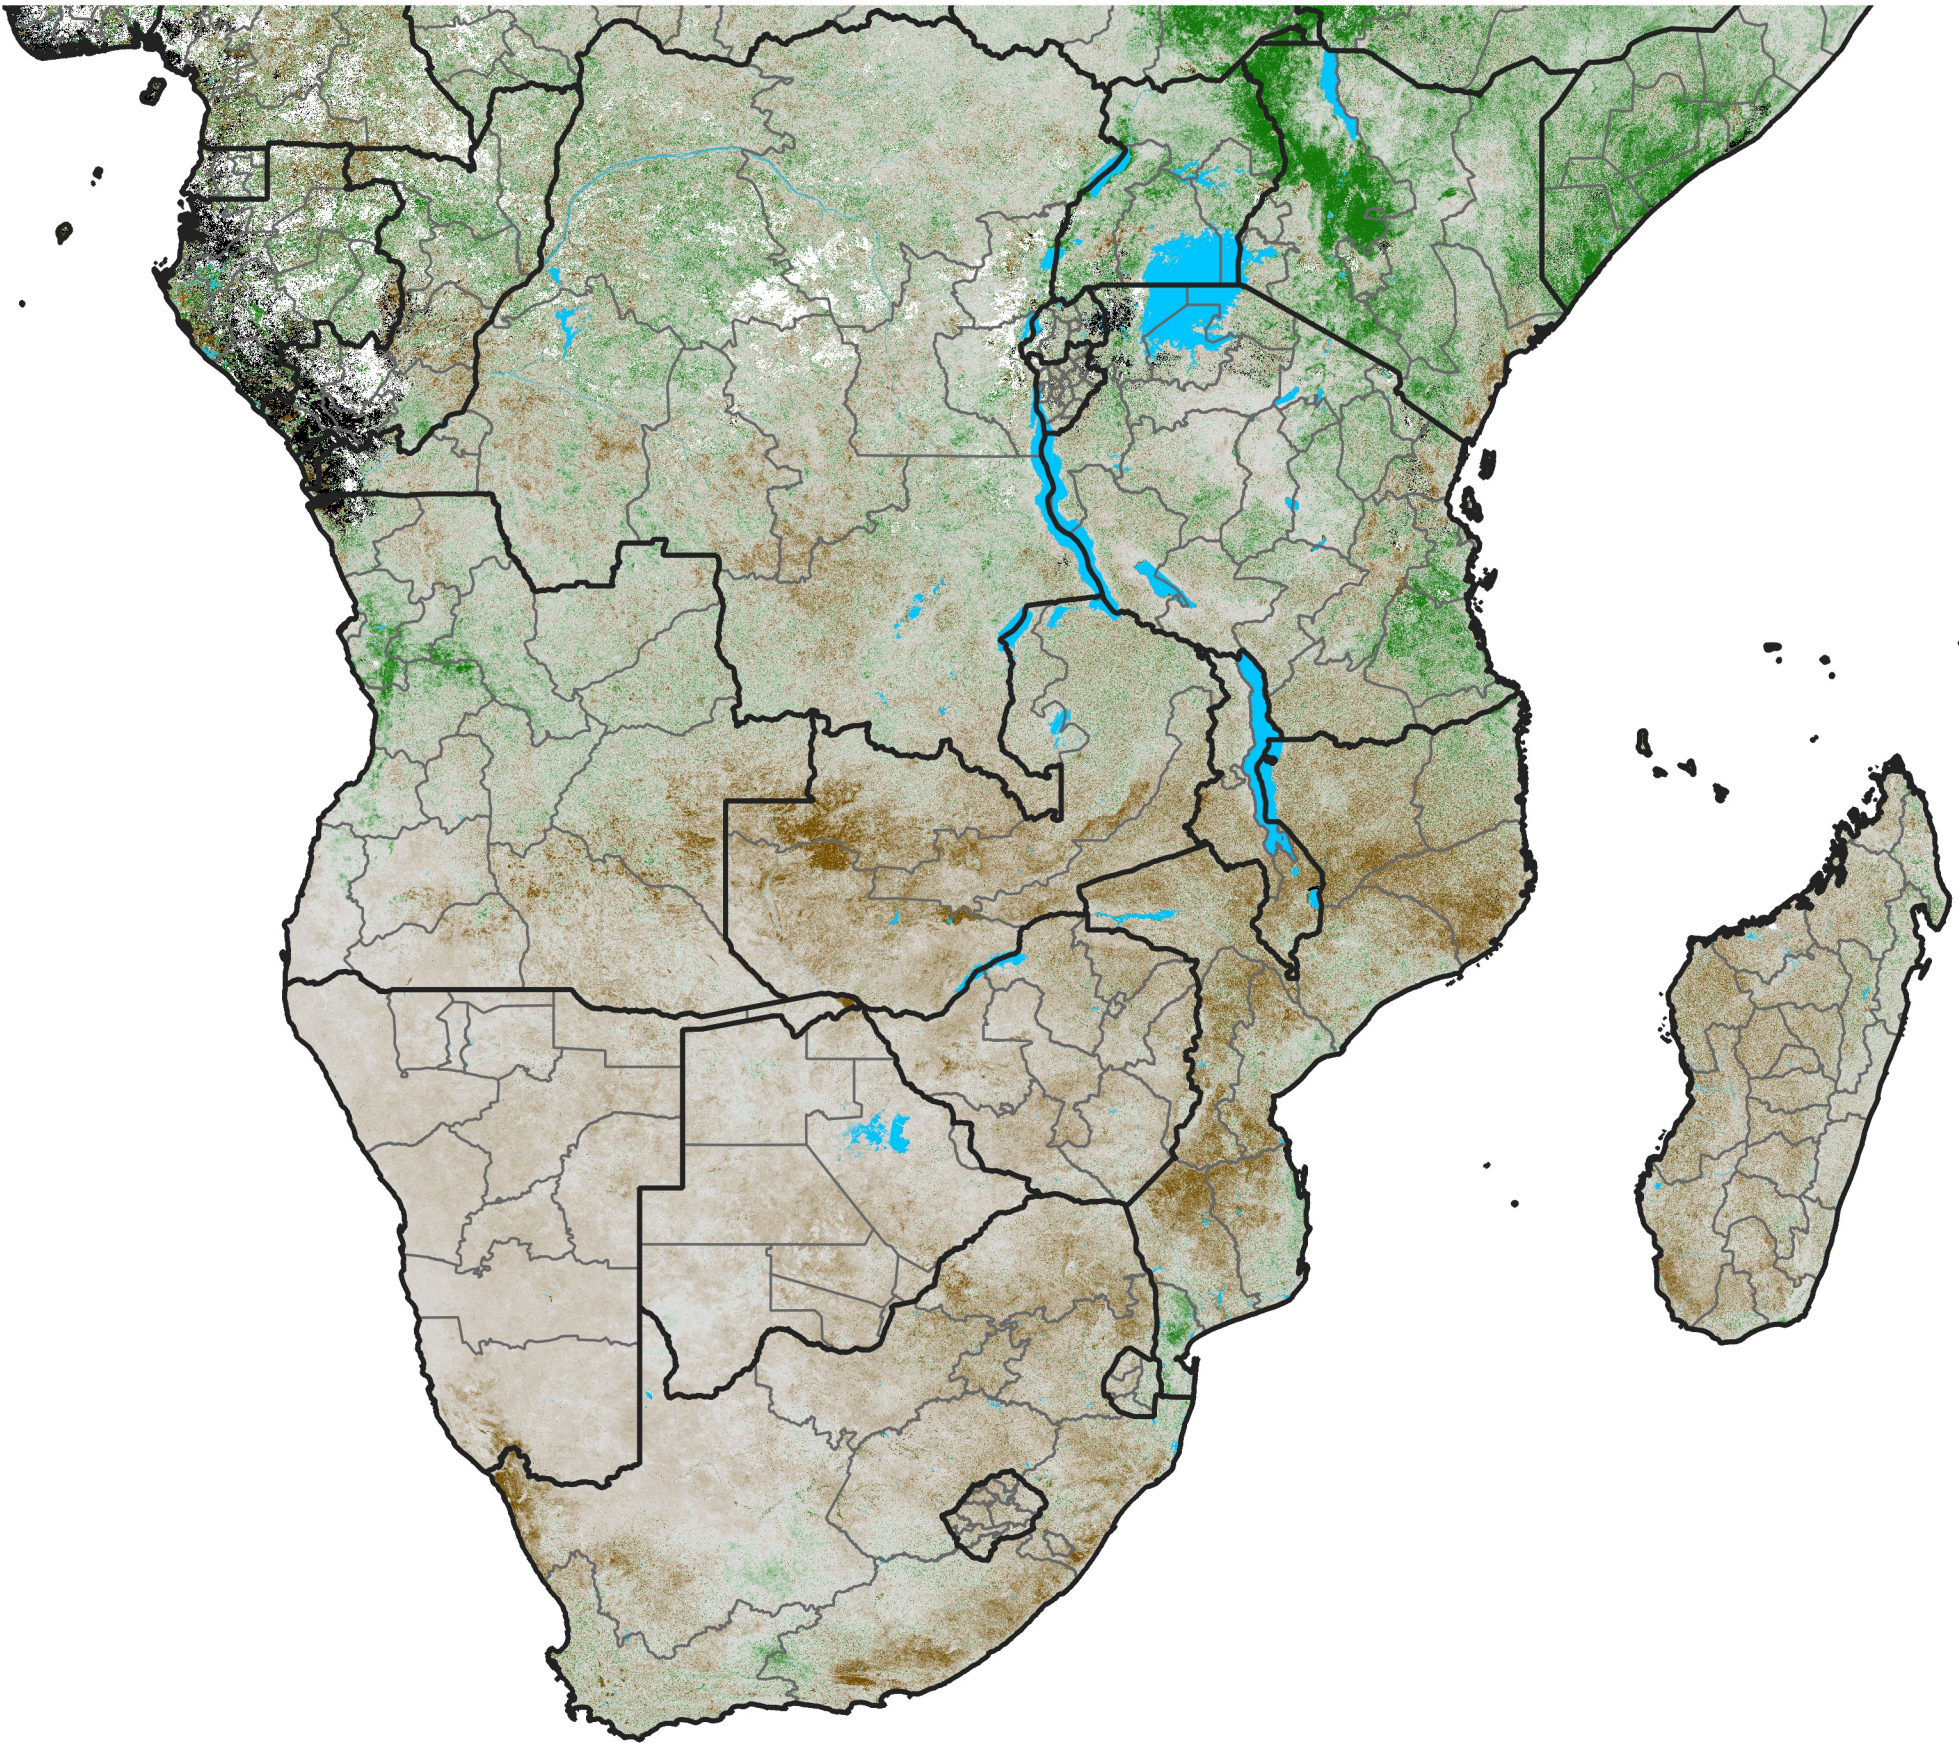

Southern Africa NDVI Difference

2024 minus 2023

Period 25 / September 01 - 10, 2024

NDVI Difference

< -0.3 -0.2 -0.1 -0.05 0.05 0.1 0.2 >0.3

Negative

No Difference

Positive