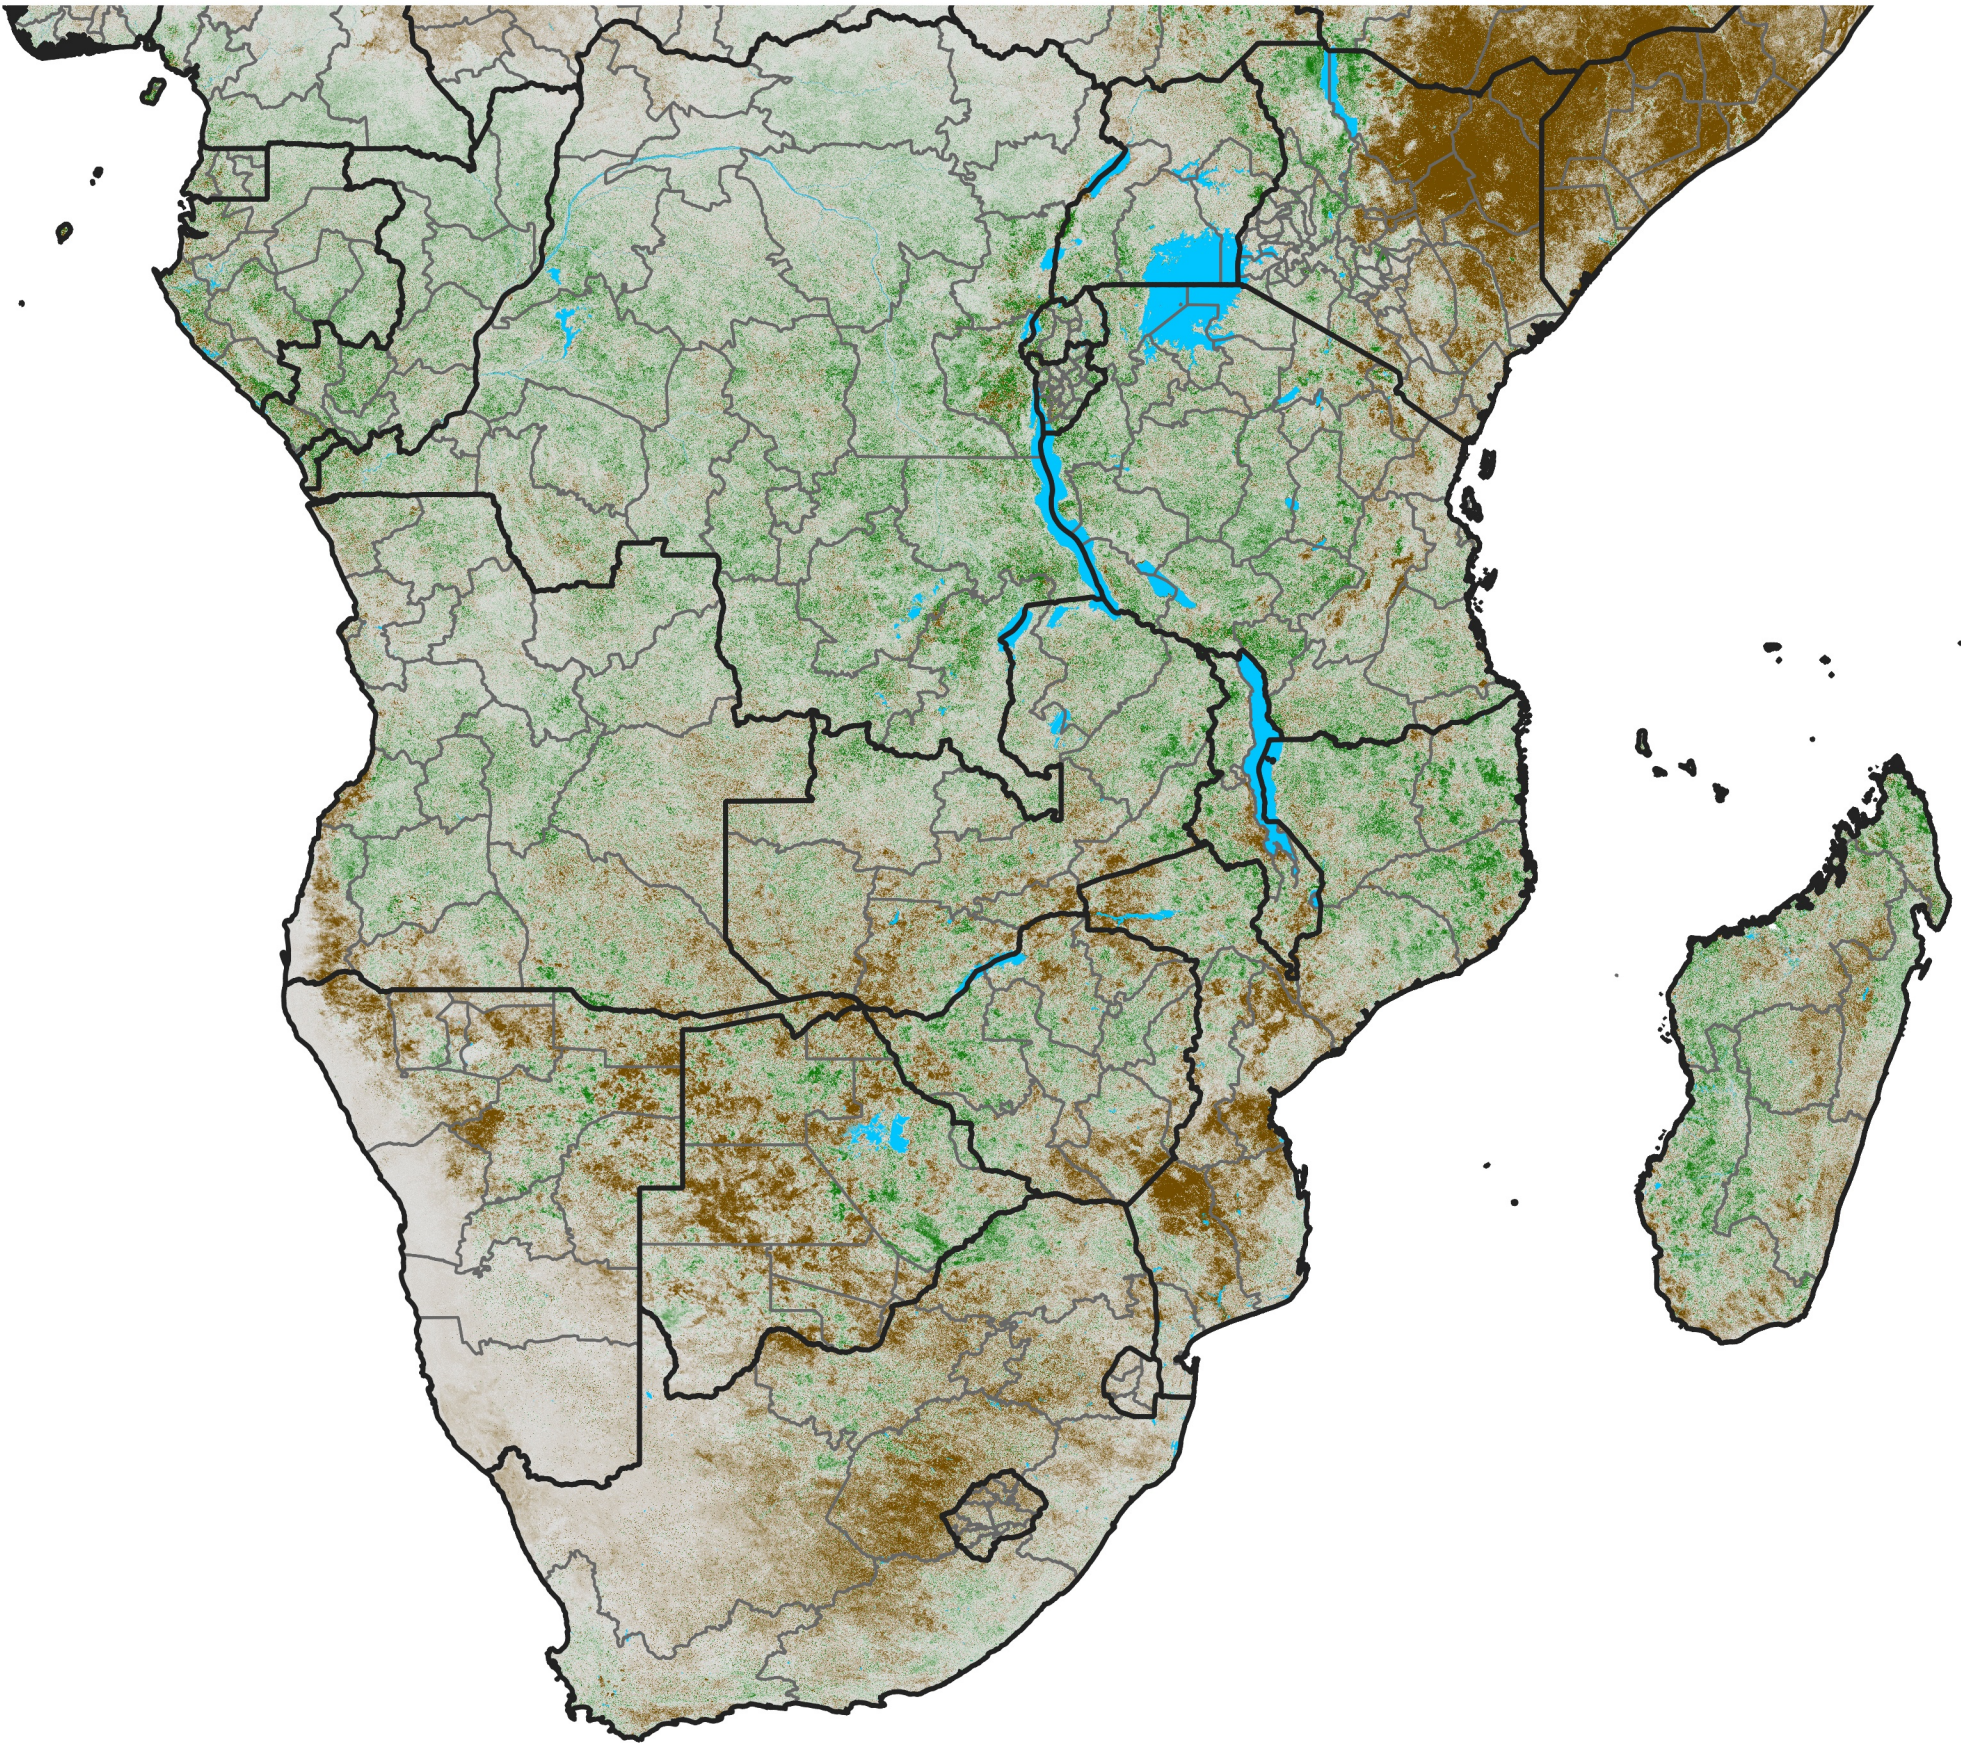

Southern Africa

NDVI Difference

2024 minus 2023

Period 36 / December 21 - 31, 2024

NDVI Difference

< -0.3 -0.2 -0.1 -0.05 0.05 0.1 0.2 >0.3

Negative

No Difference