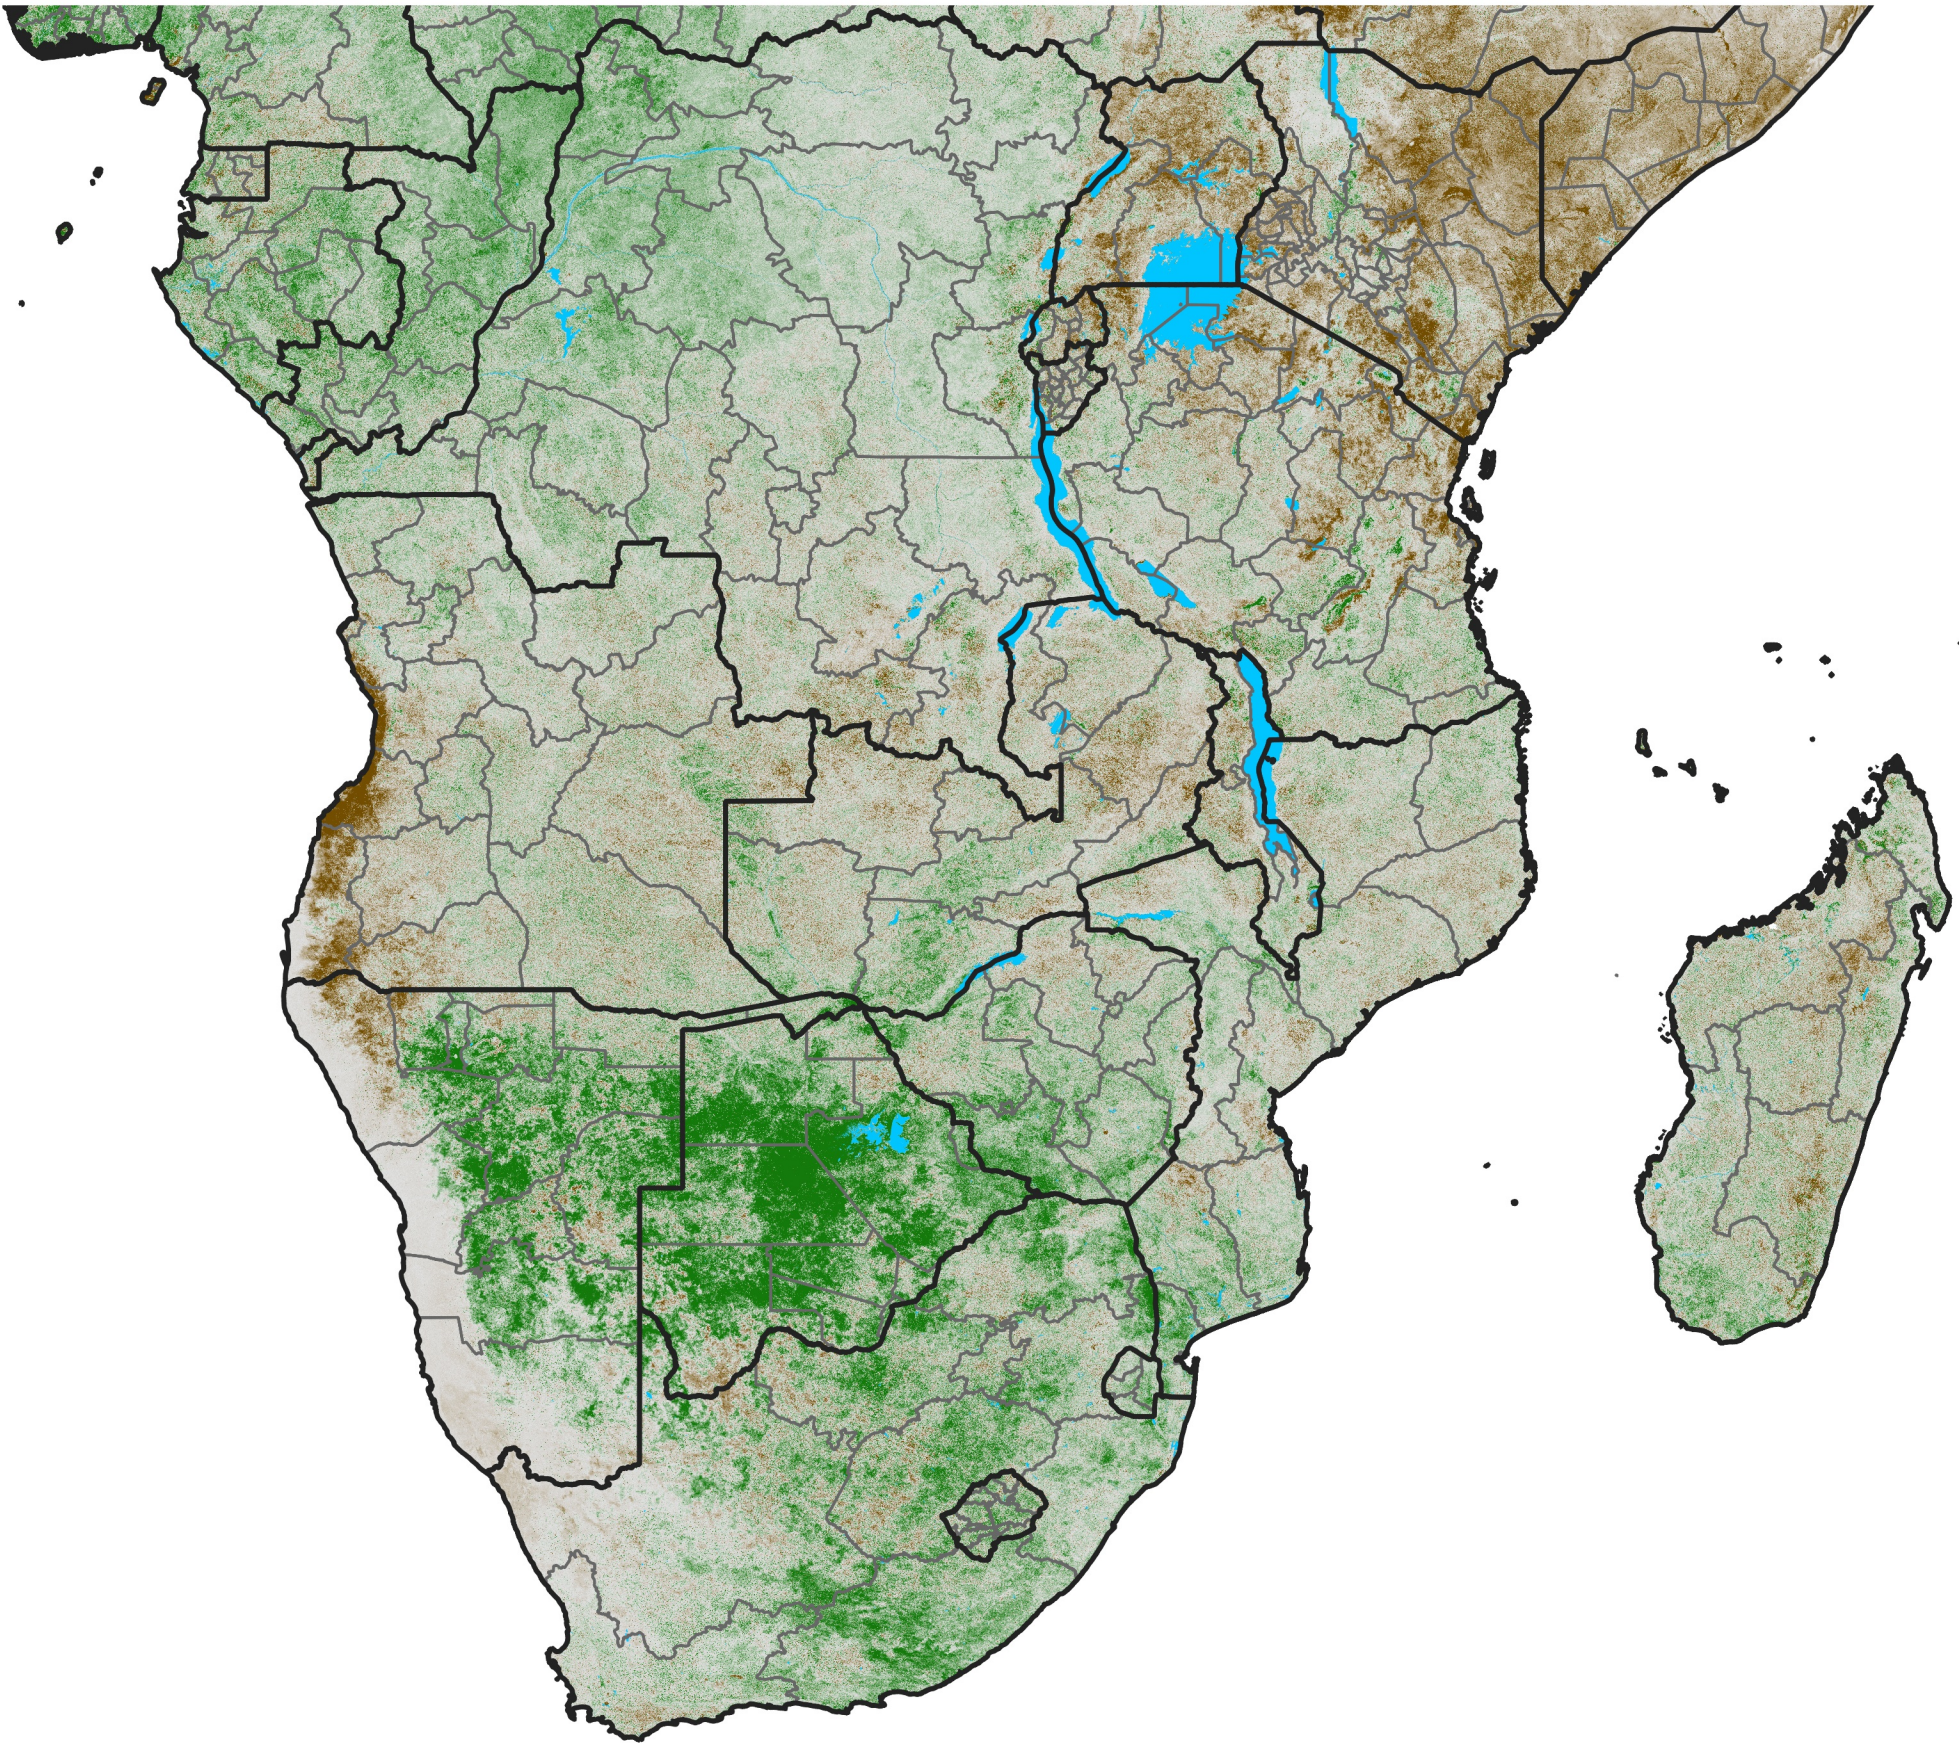

Southern Africa

NDVI Difference

2025 minus 2024

Period 06 / February 21 - 28, 2025

NDVI Difference

< -0.3 -0.2 -0.1 -0.05 0.05 0.1 0.2 >0.3

Negative

No Difference