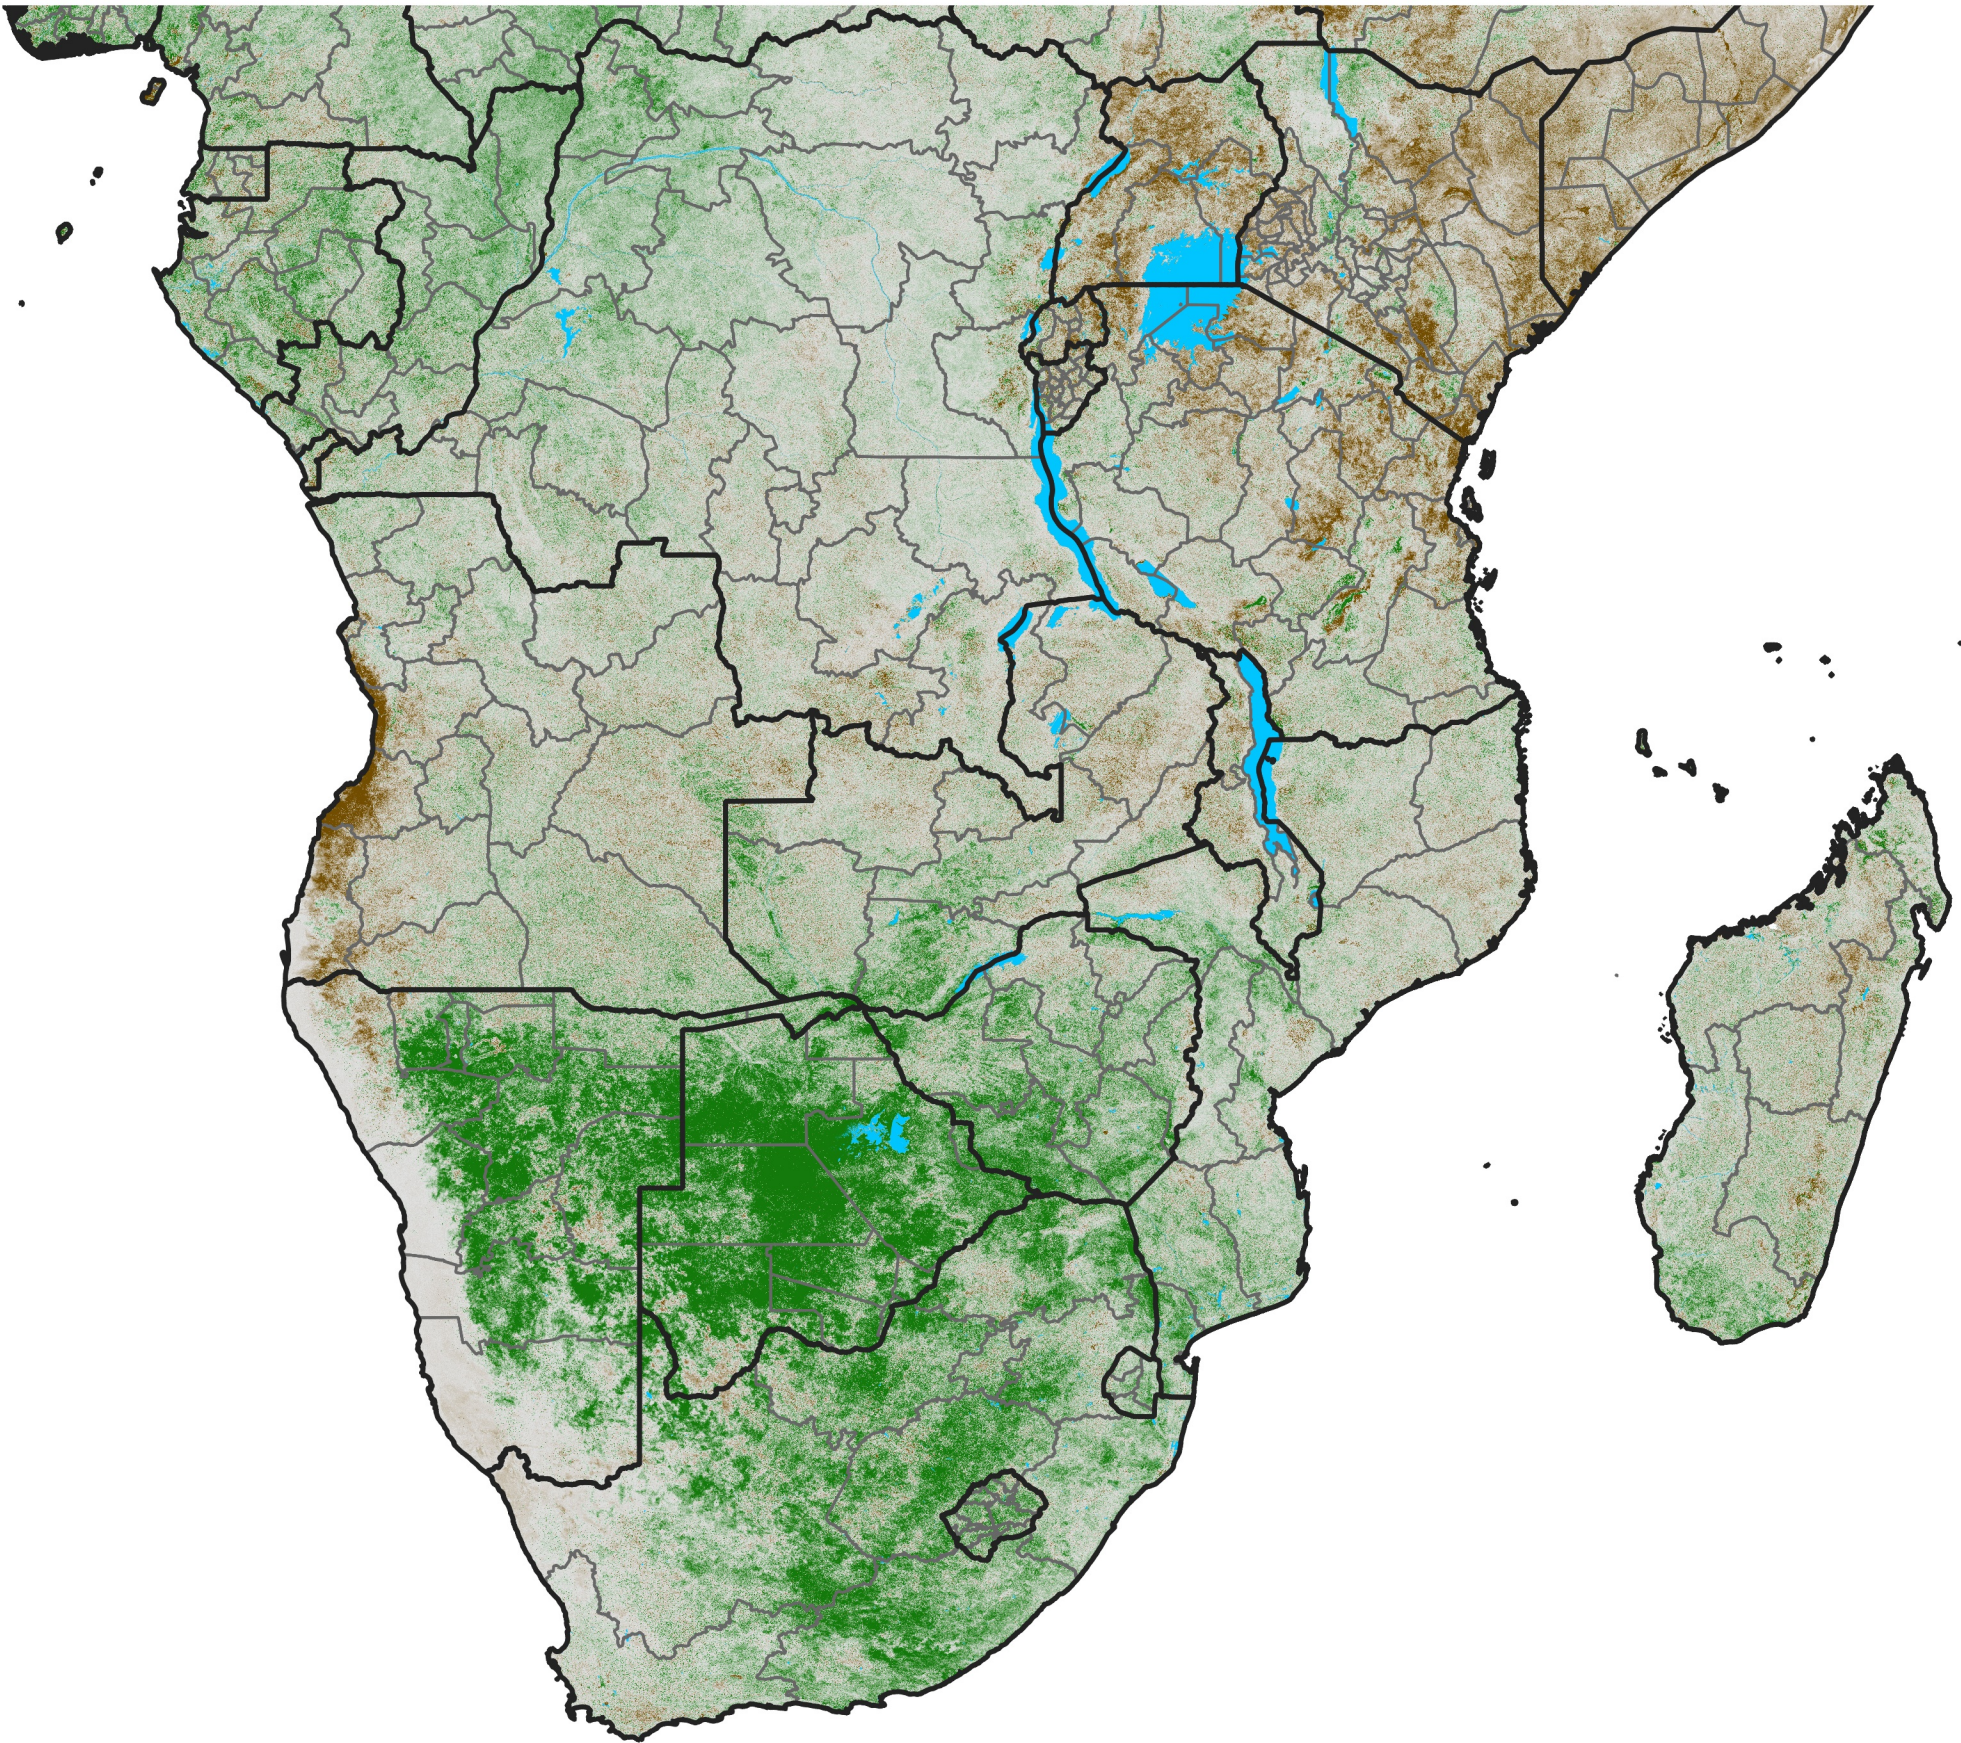

Southern Africa NDVI Difference

2025 minus 2024

Period 07 / March 01 - 10, 2025

NDVI Difference

< -0.3 -0.2 -0.1 -0.05 0.05 0.1 0.2 >0.3

Negative

No Difference

Positive