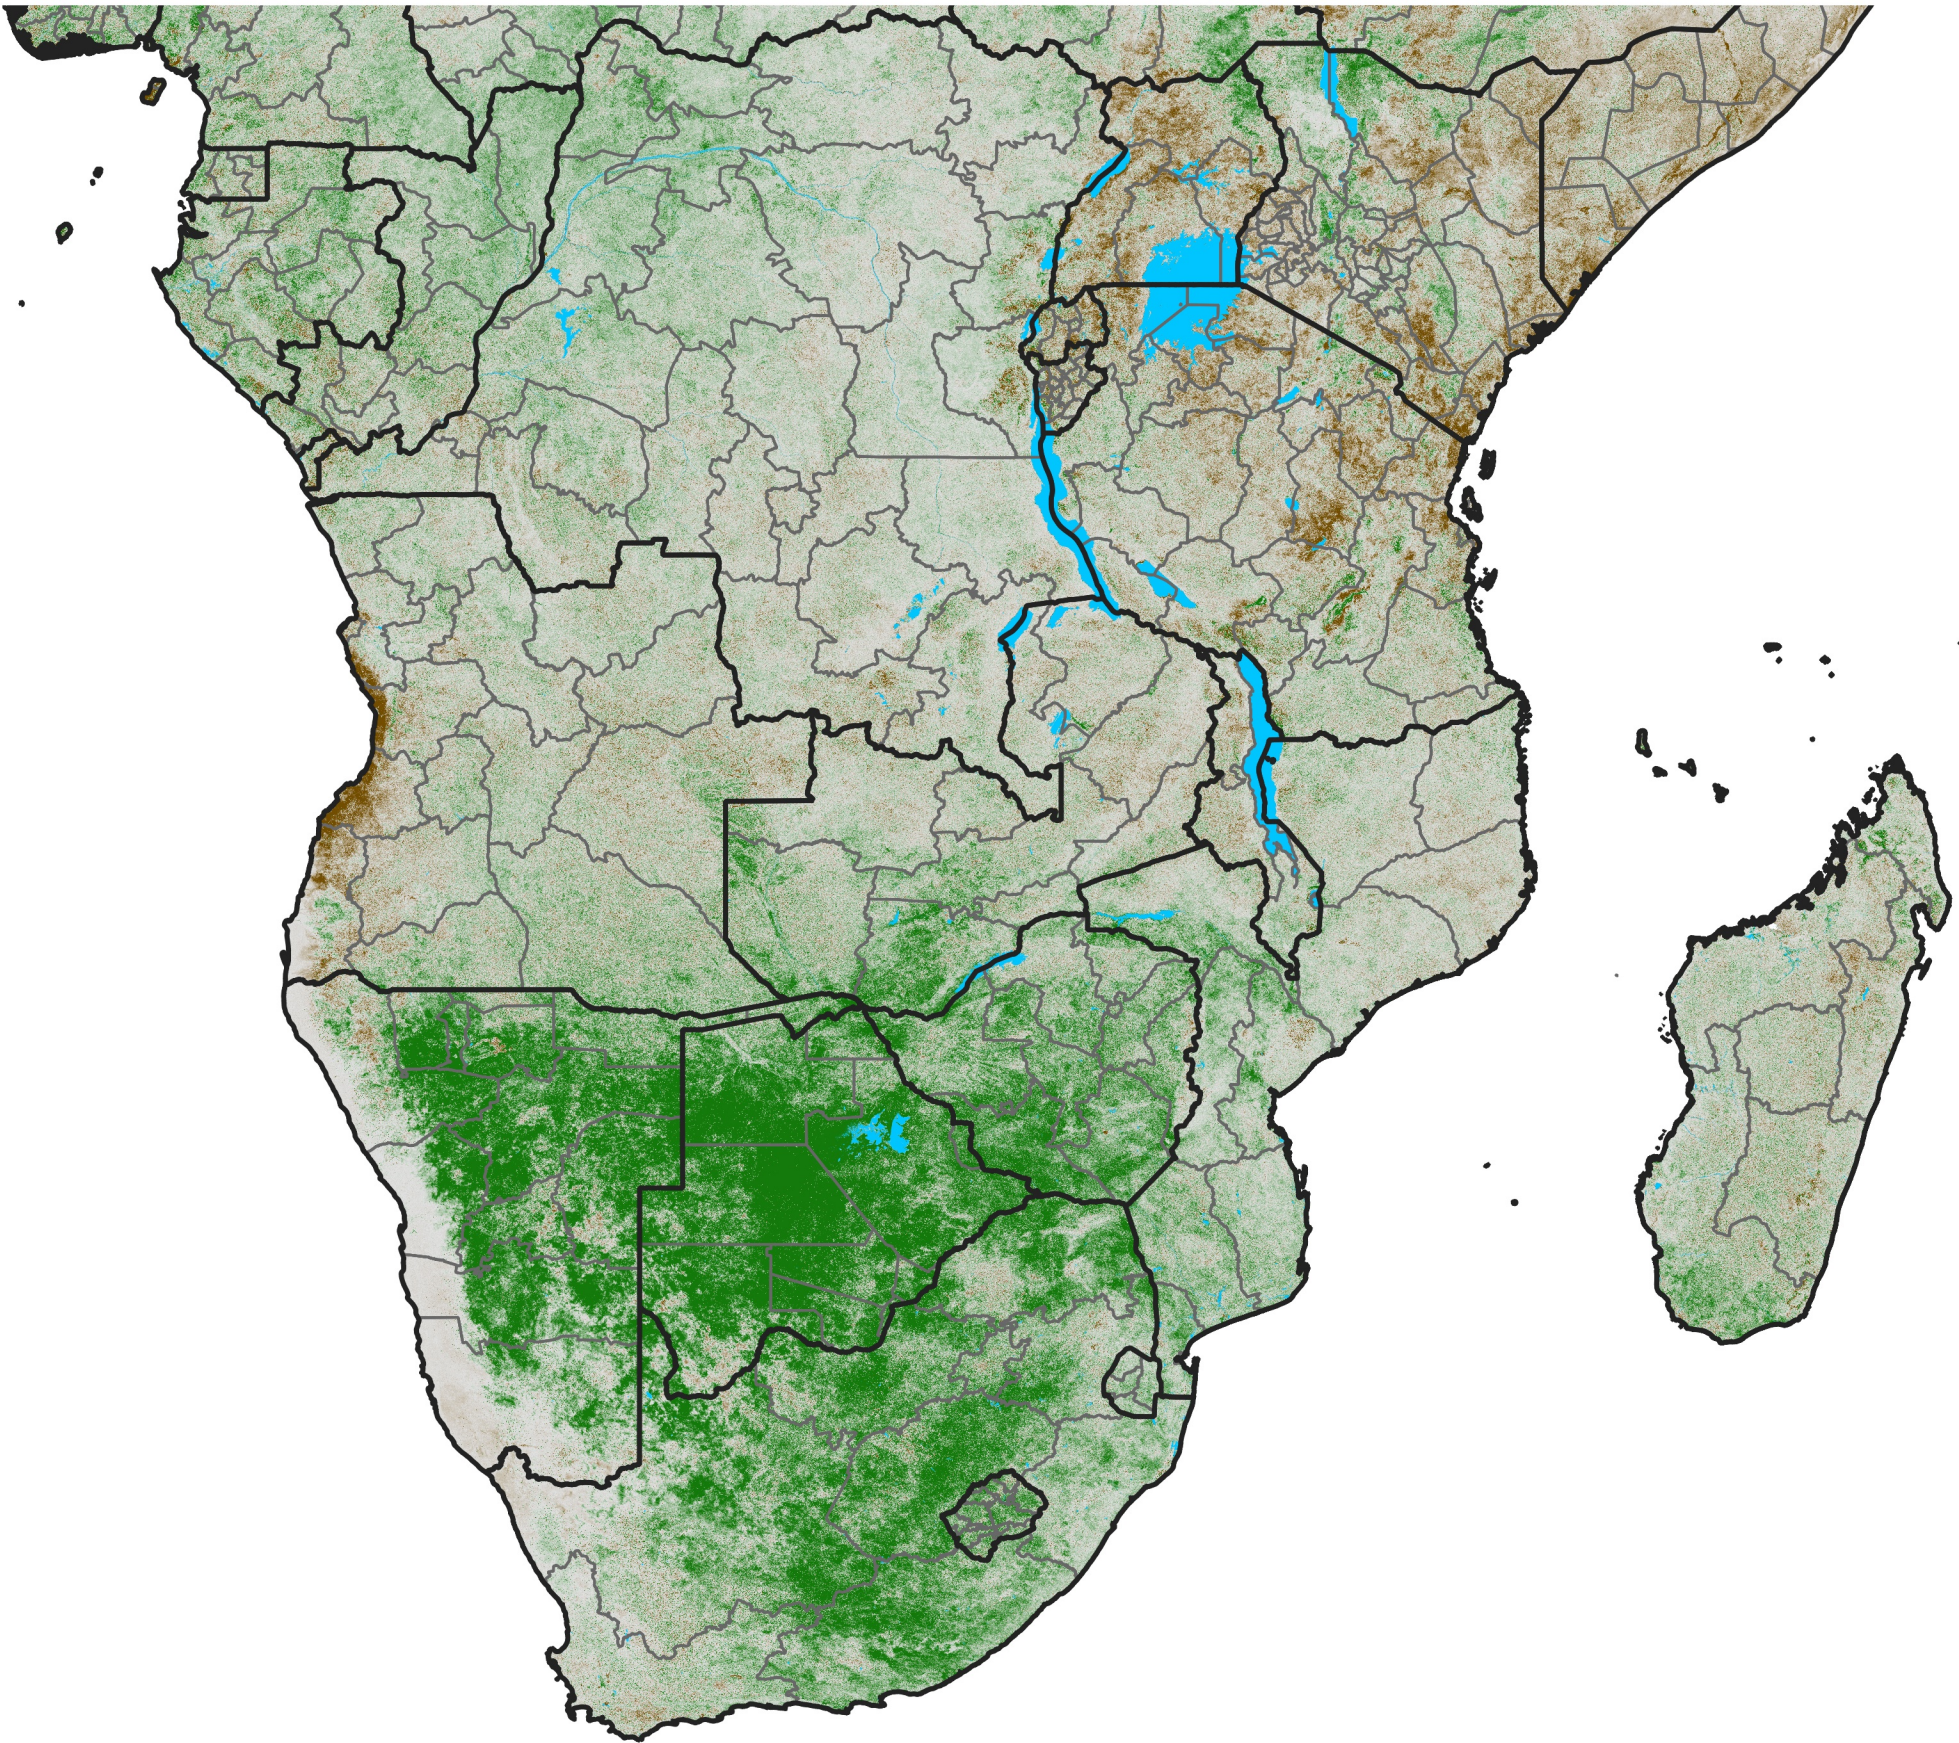

Southern Africa

NDVI Difference

2025 minus 2024

Period 08 / March 11 - 20, 2025

NDVI Difference

< -0.3 -0.2 -0.1 -0.05 0.05 0.1 0.2 >0.3

Negative

No Difference