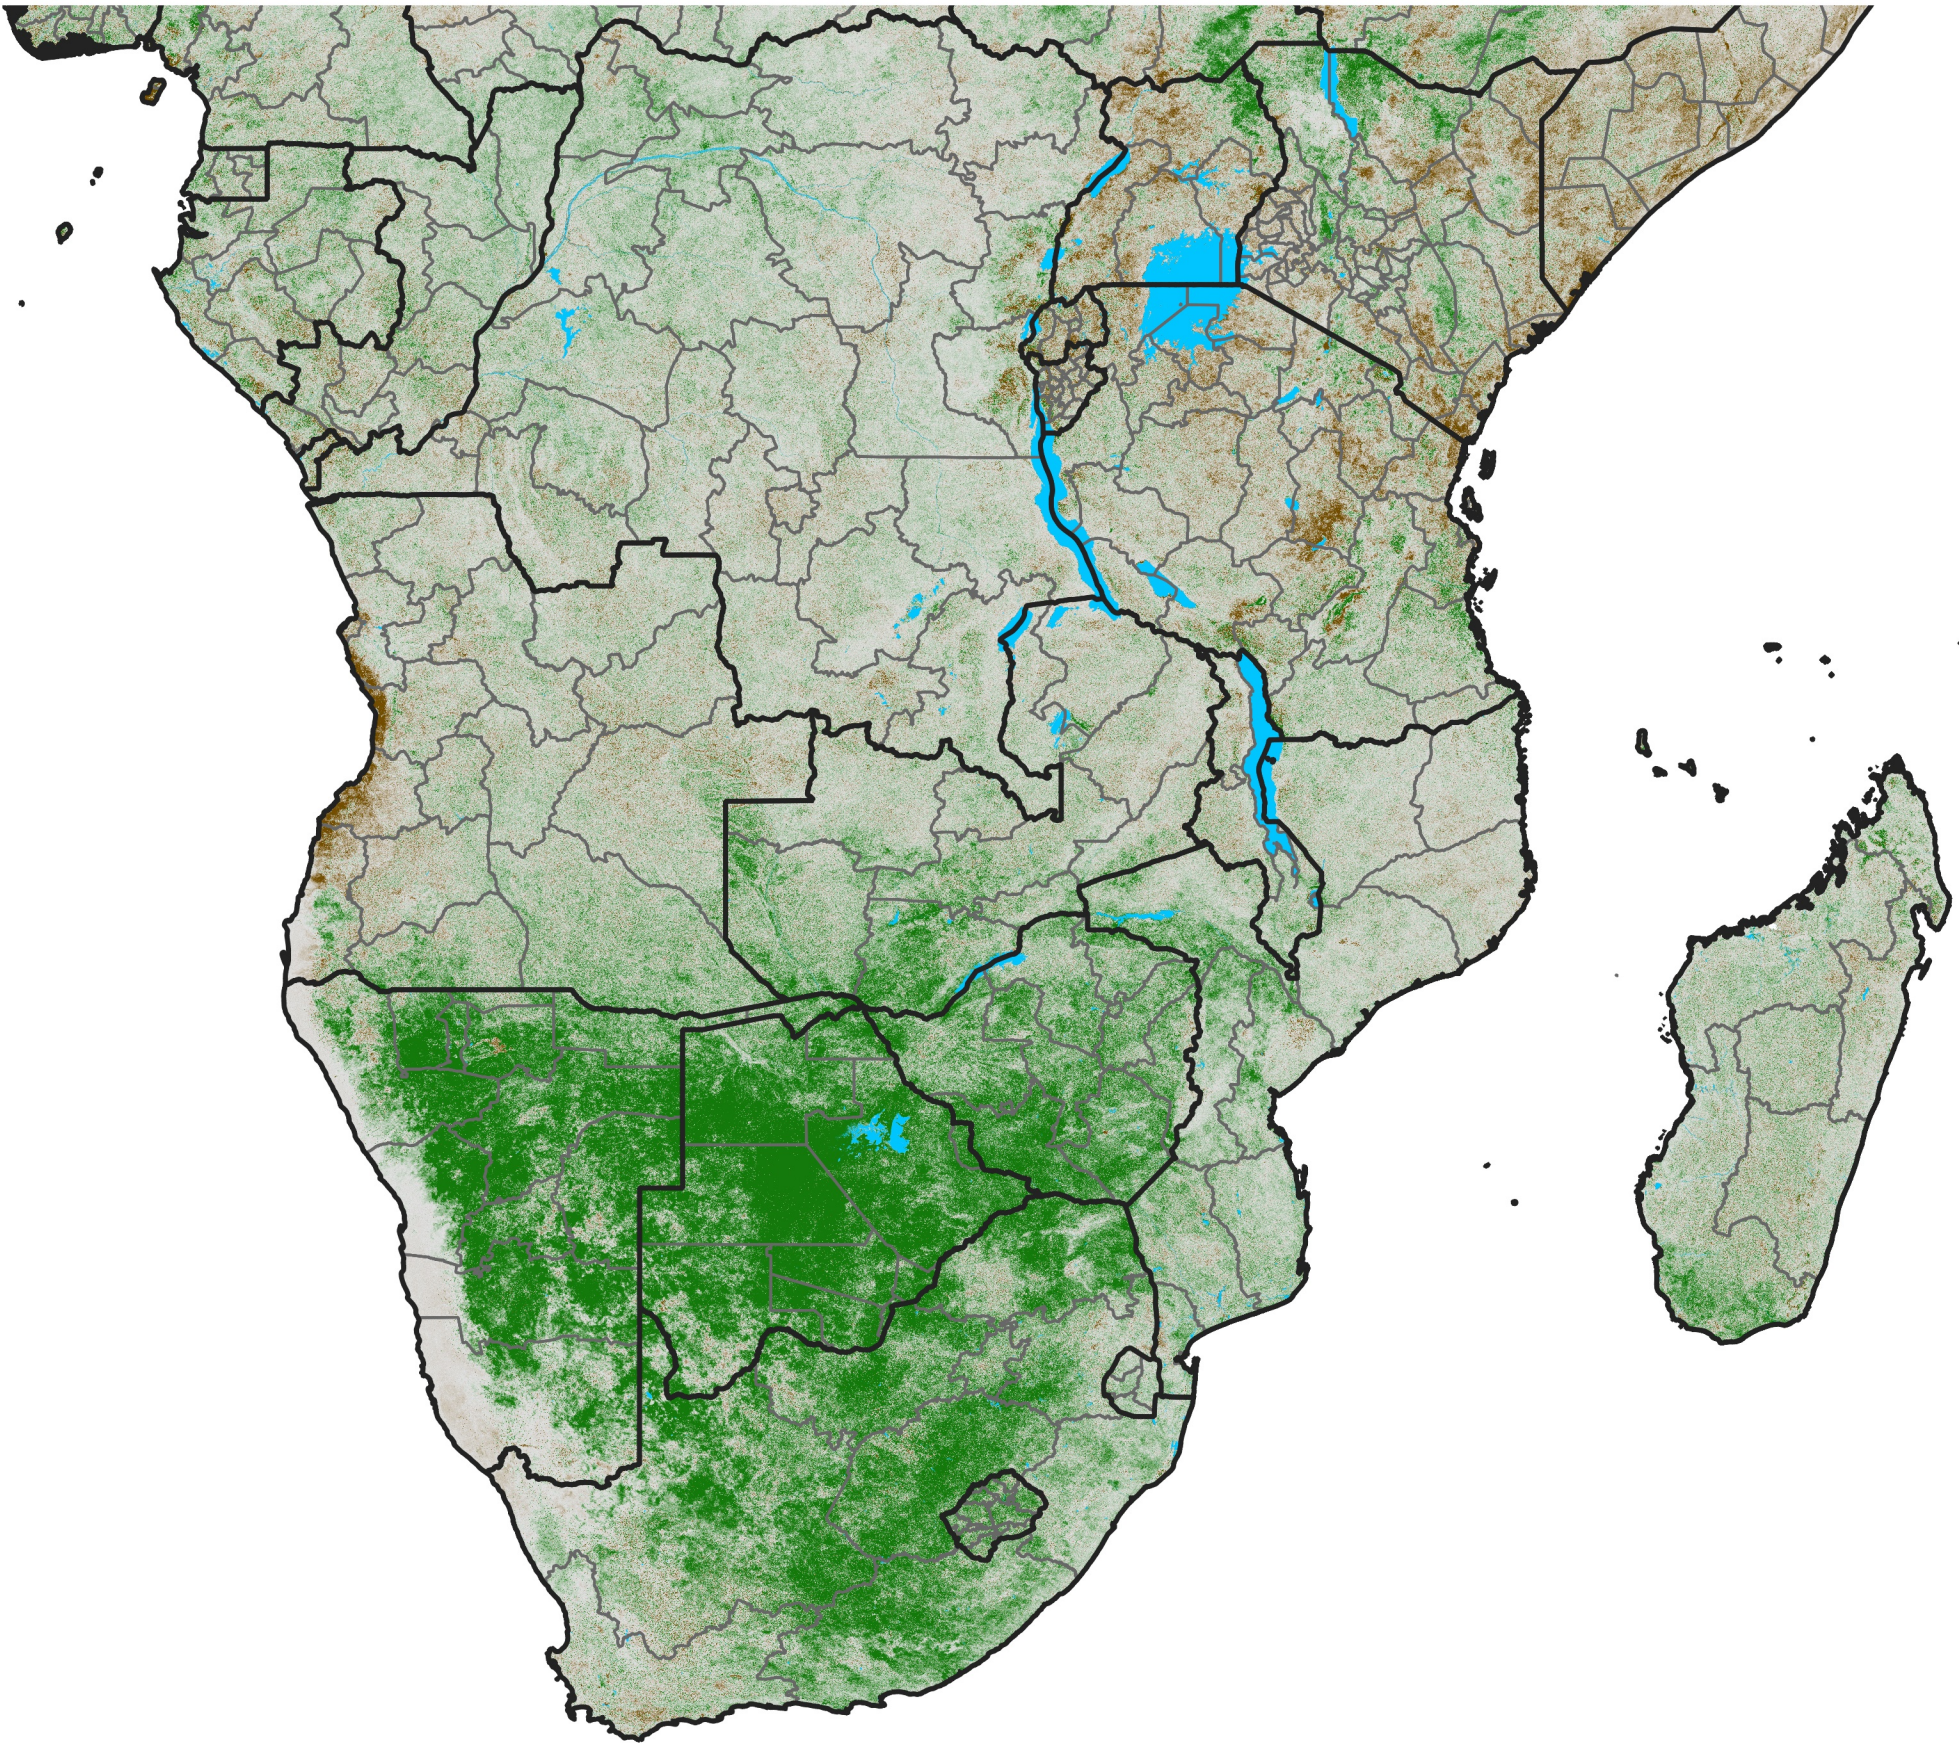

# Southern Africa

## NDVI Difference

2025 minus 2024

Period 09 / March 21 - 31, 2025

### NDVI Difference

< -0.3   -0.2   -0.1   -0.05   0.05   0.1   0.2   > 0.3

Negative

No Difference

Positive