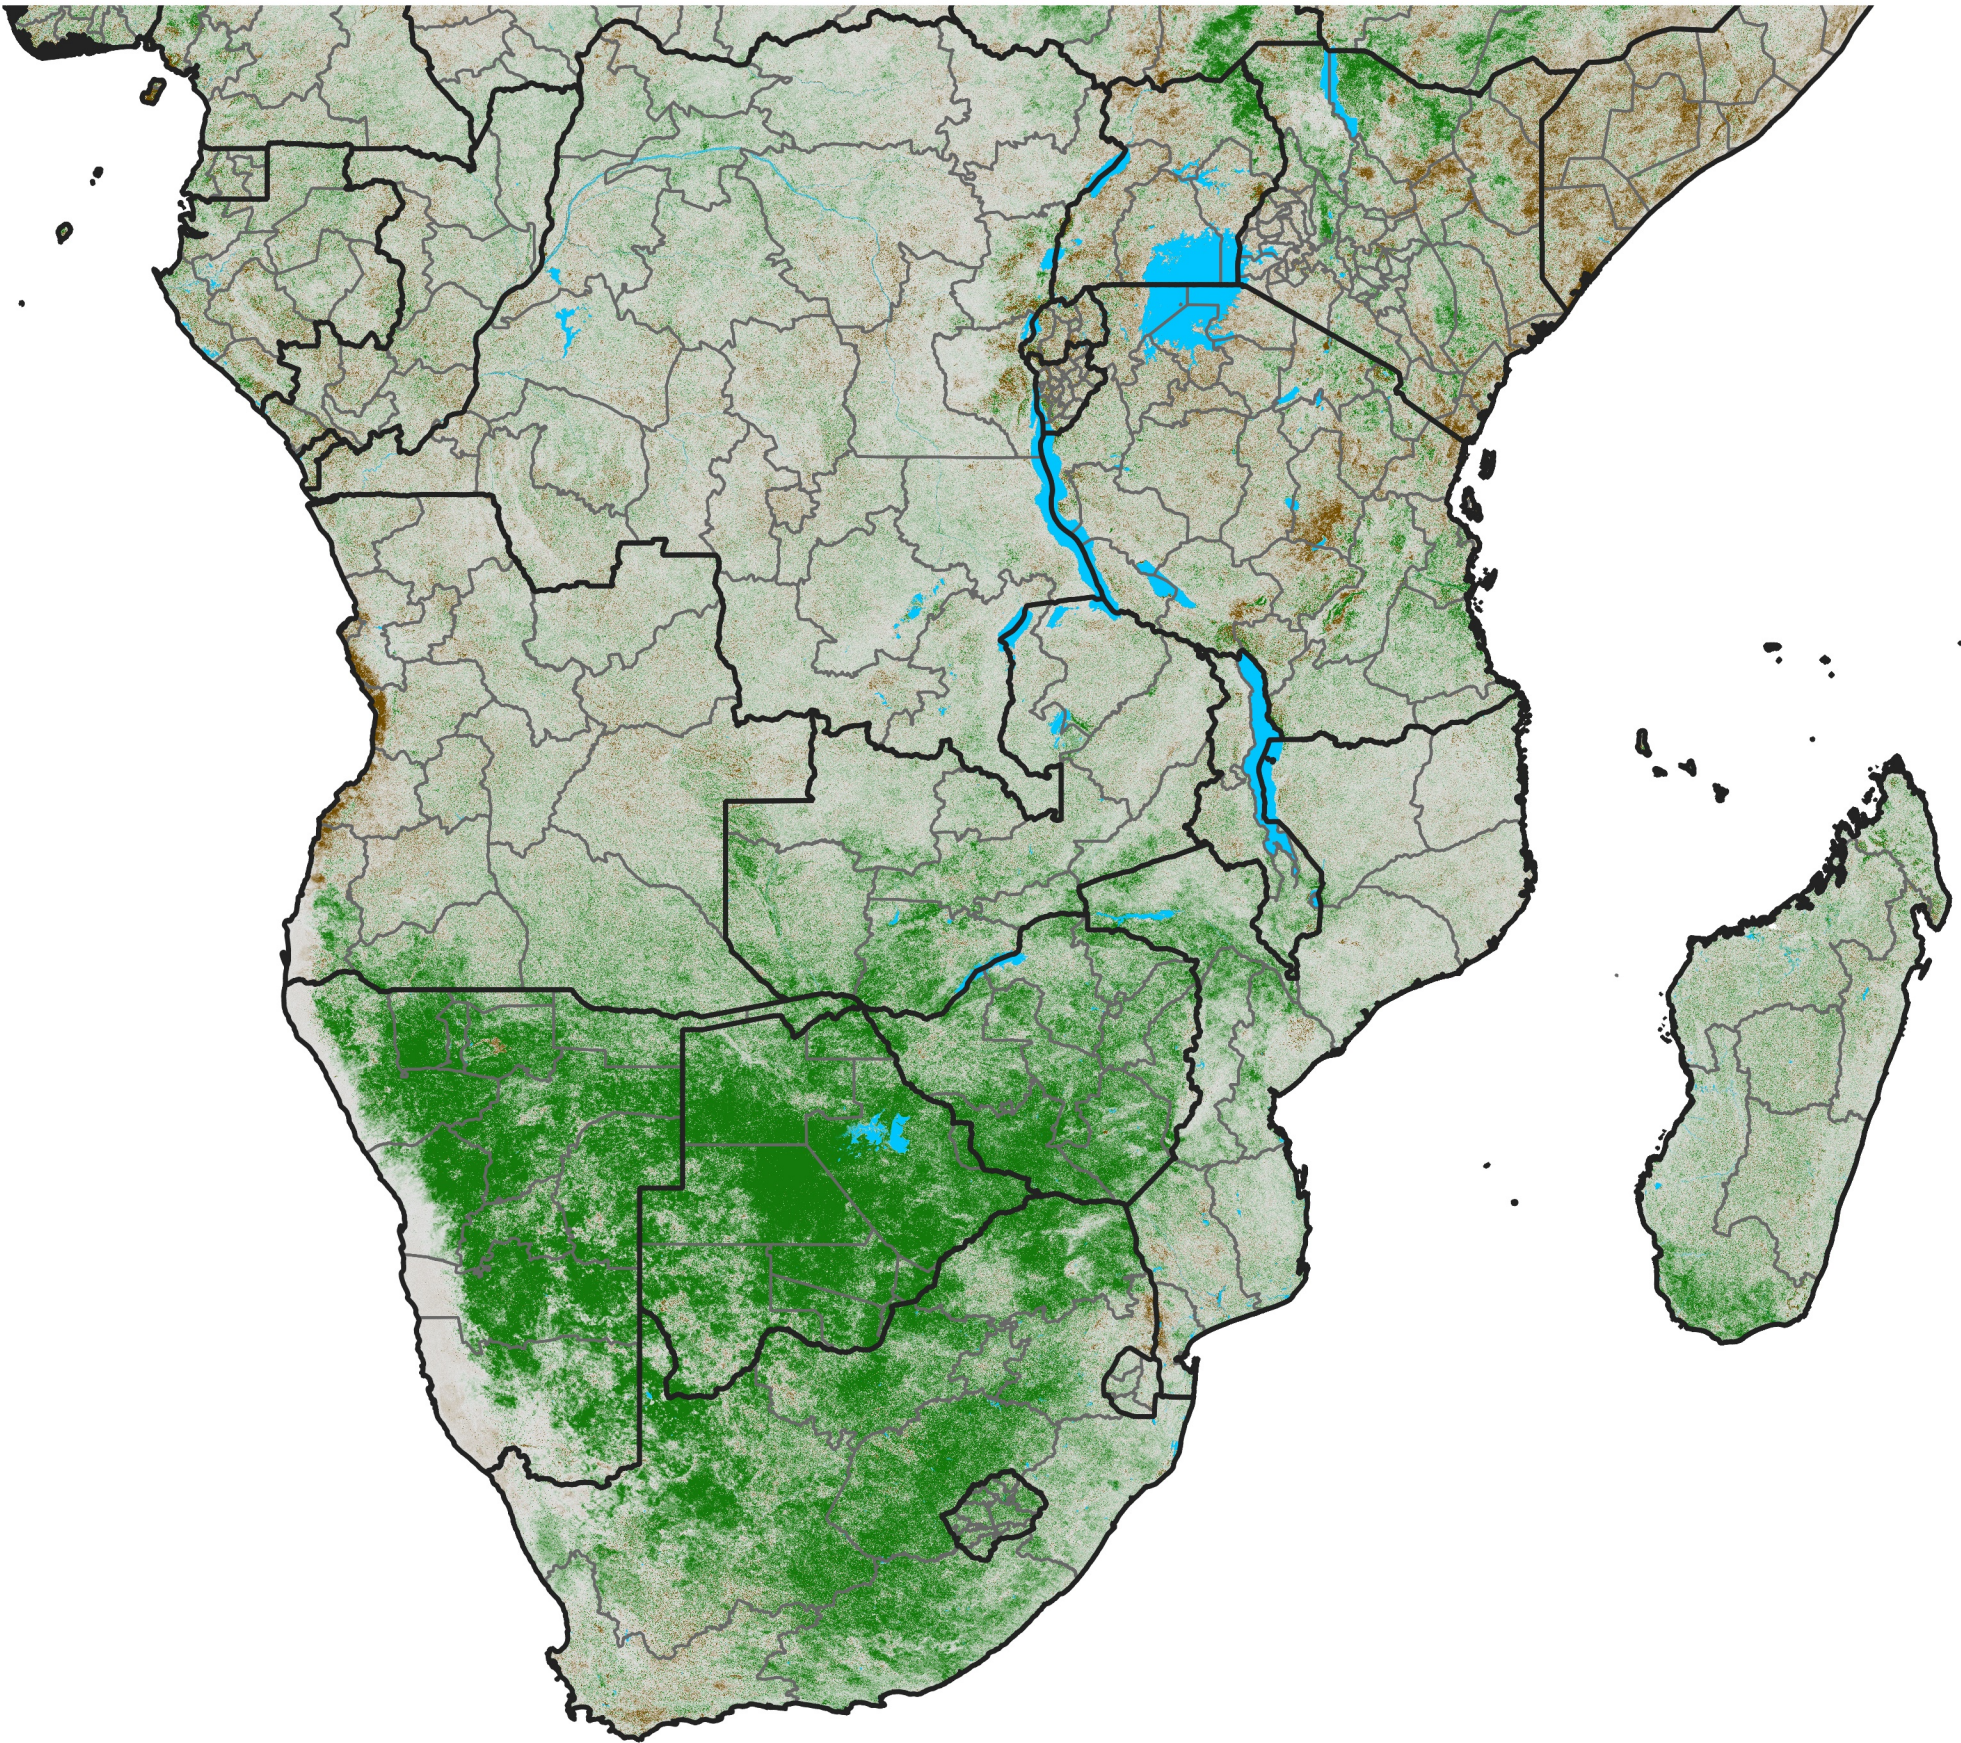

# Southern Africa NDVI Difference

2025 minus 2024

Period 10 / April 01 - 10, 2025

## NDVI Difference

< -0.3   -0.2   -0.1   -0.05   0.05   0.1   0.2   > 0.3

Negative

No Difference

Positive