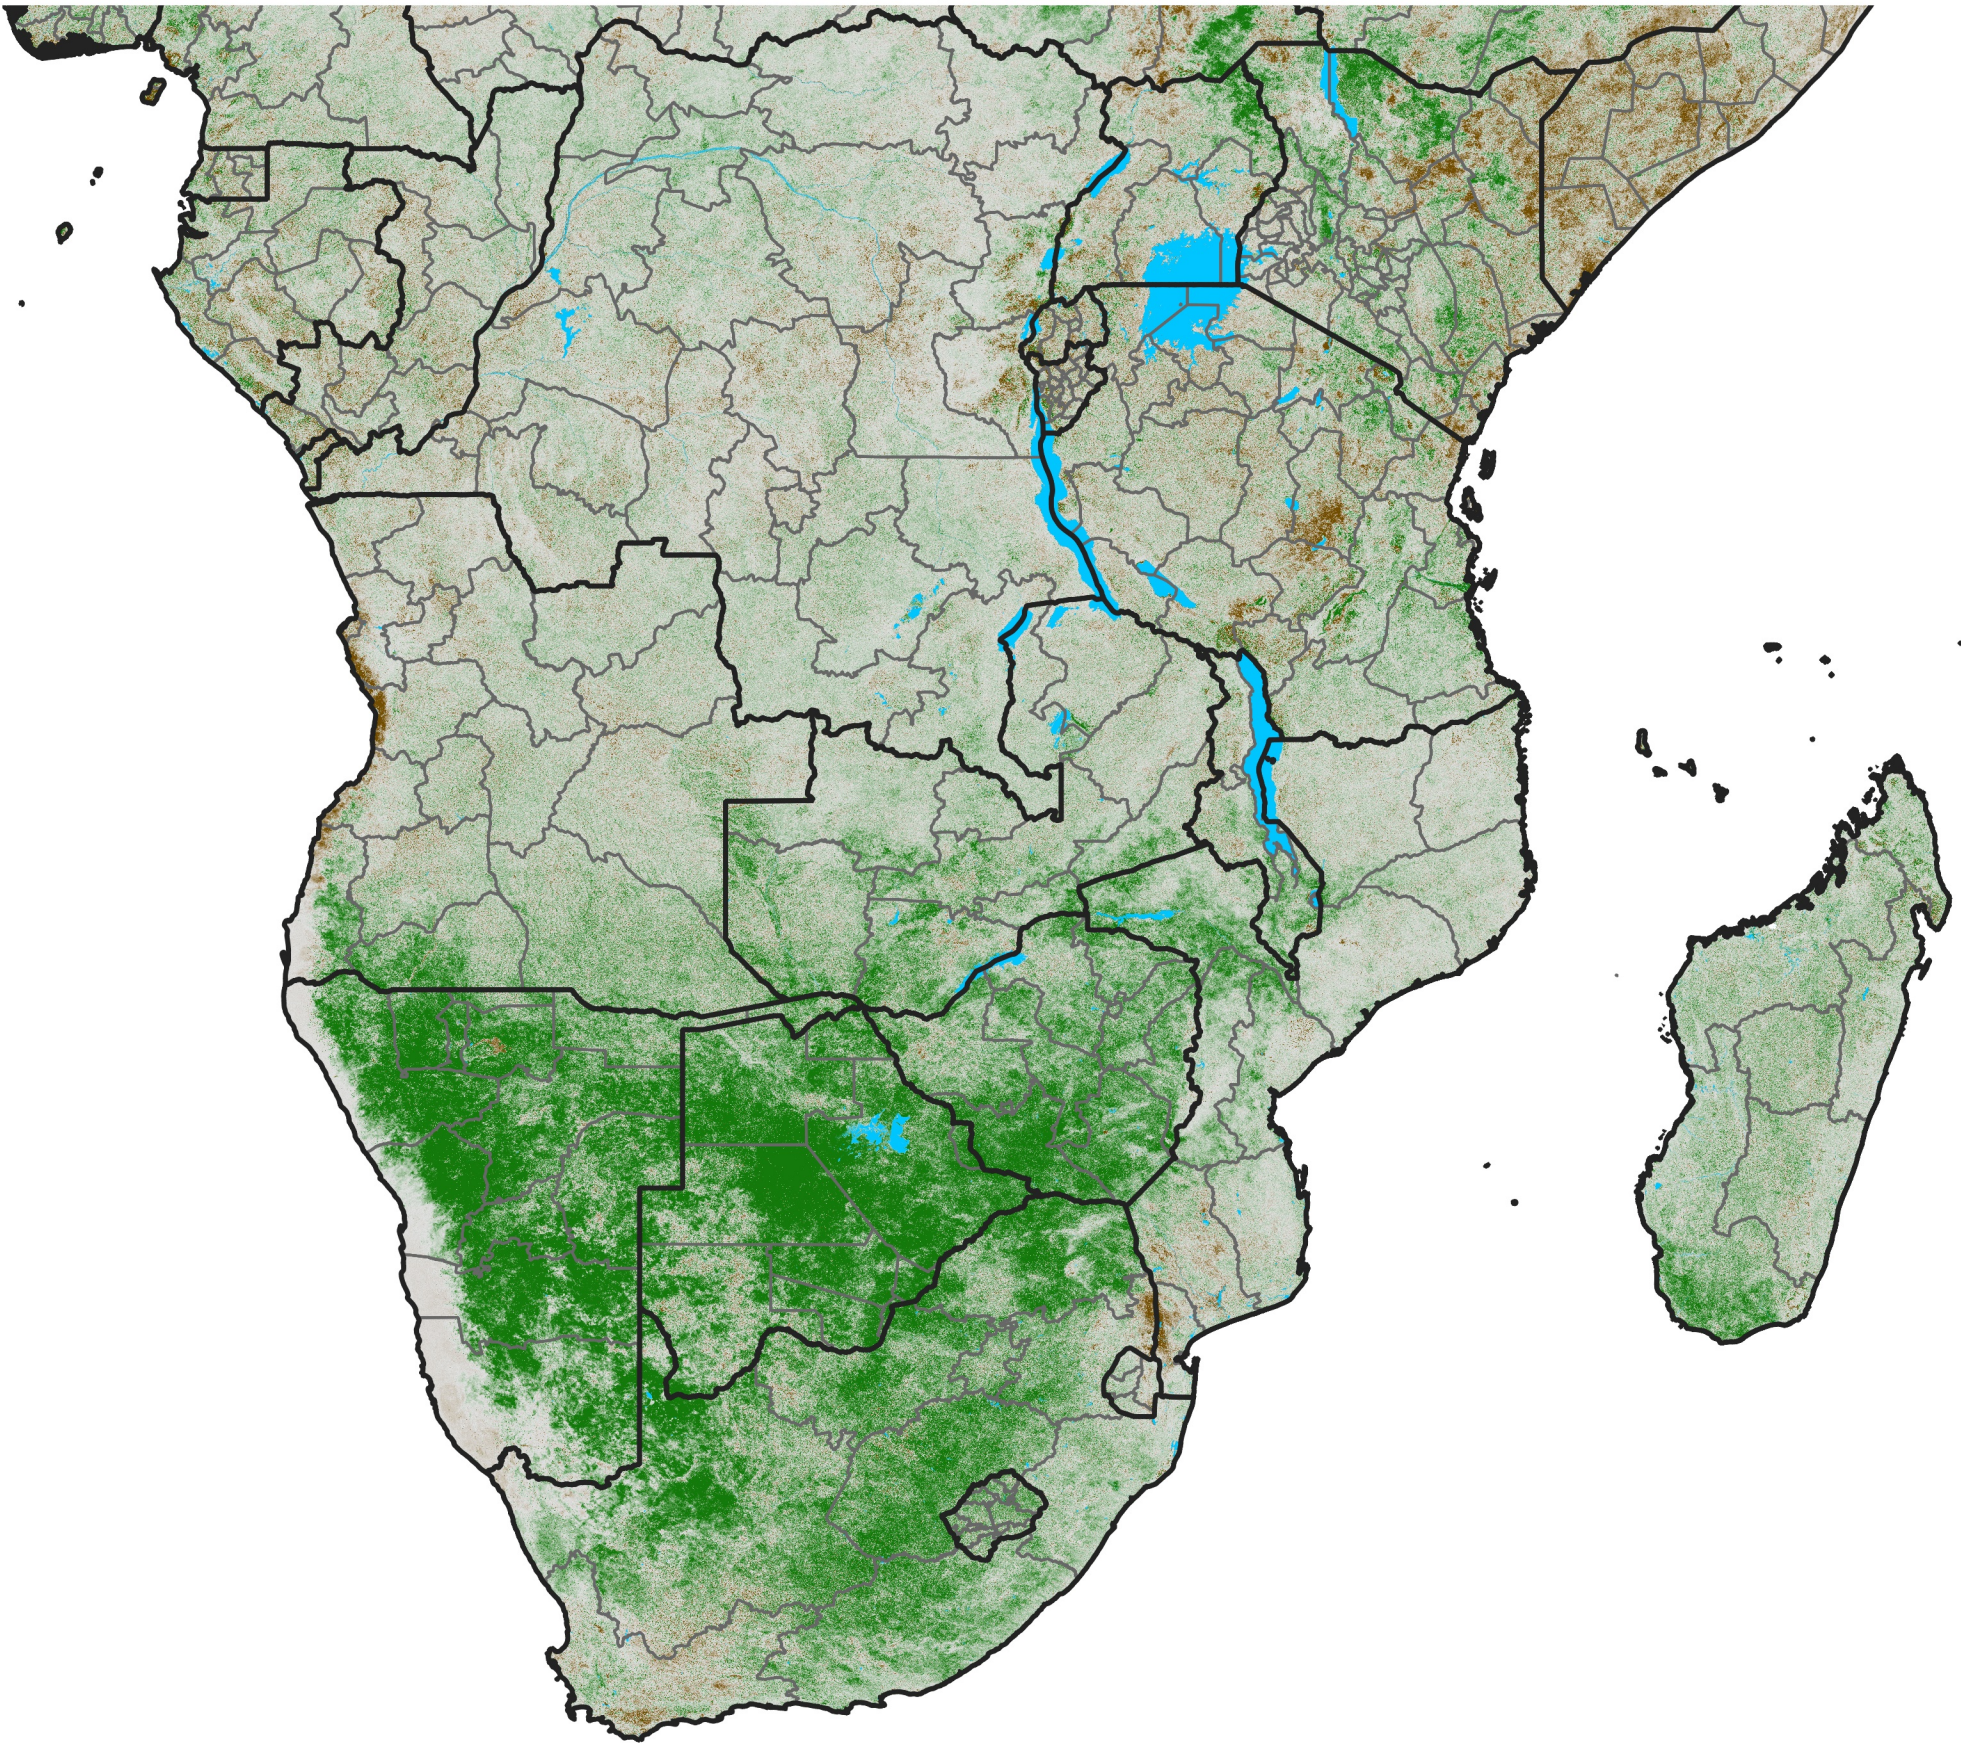

# Southern Africa NDVI Difference

2025 minus 2024

Period 11 / April 11 - 20, 2025

## NDVI Difference

< -0.3   -0.2   -0.1   -0.05   0.05   0.1   0.2   > 0.3

Negative

No Difference

Positive