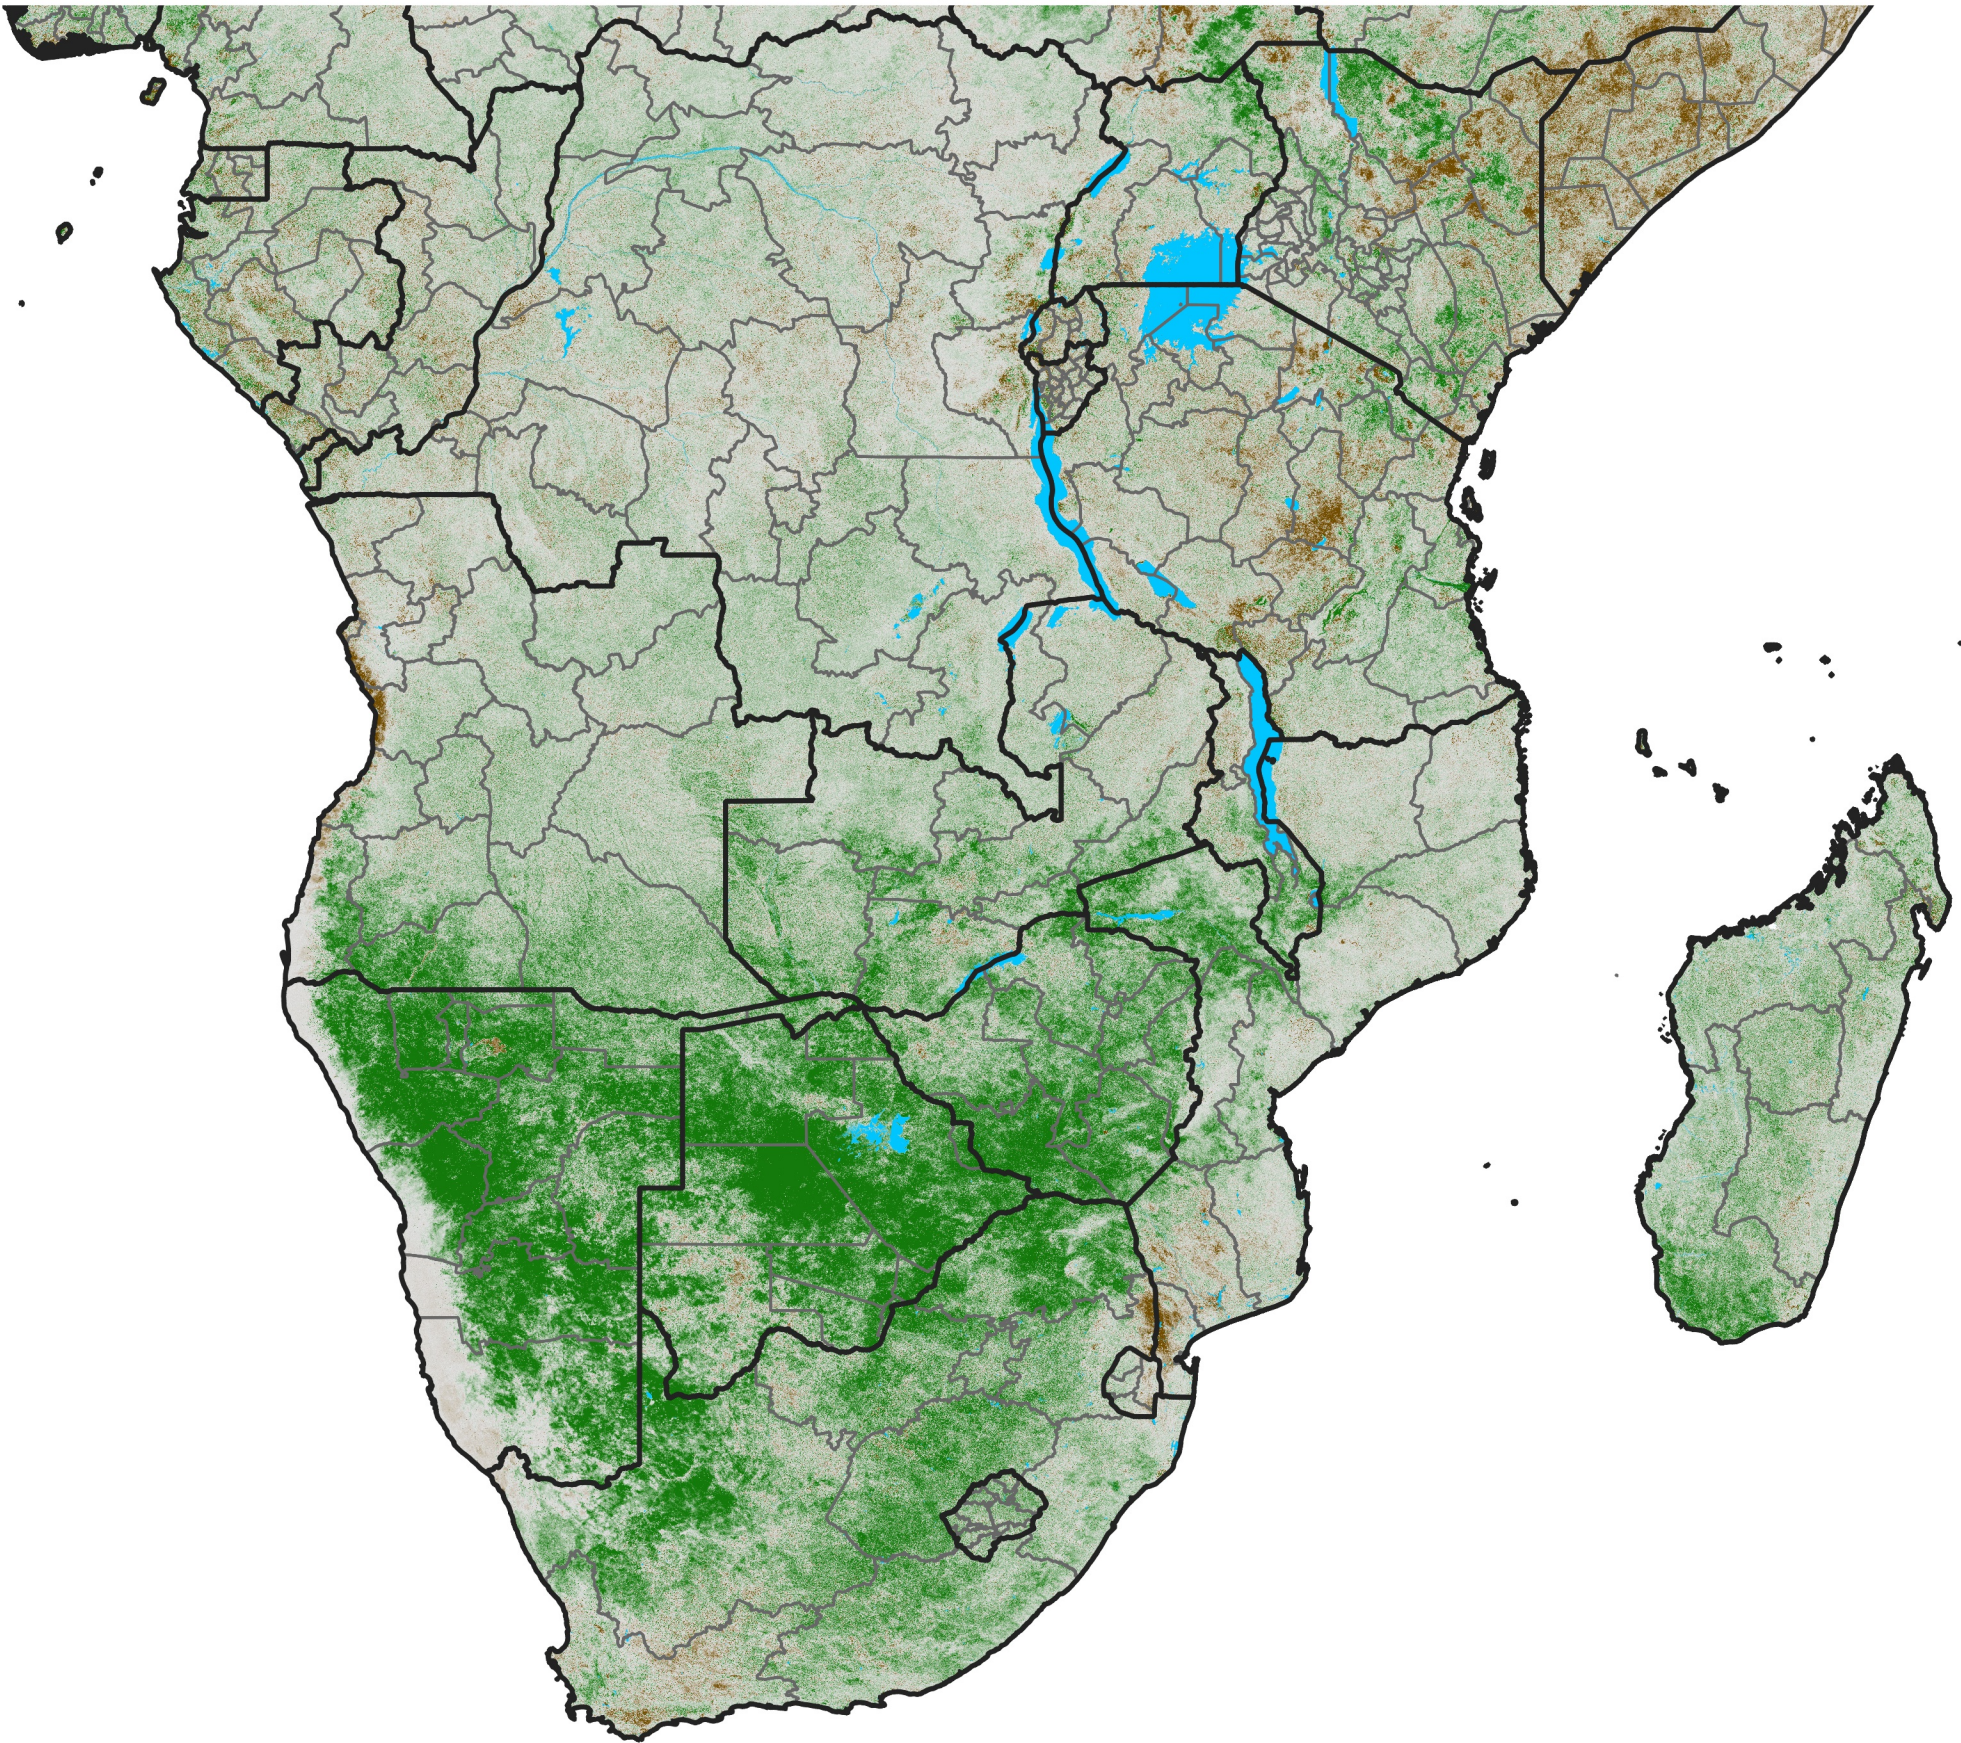

# Southern Africa

## NDVI Difference

2025 minus 2024

Period 12 / April 21 - 30, 2025

### NDVI Difference

< -0.3   -0.2   -0.1   -0.05   0.05   0.1   0.2   >0.3

Negative

No Difference

Positive