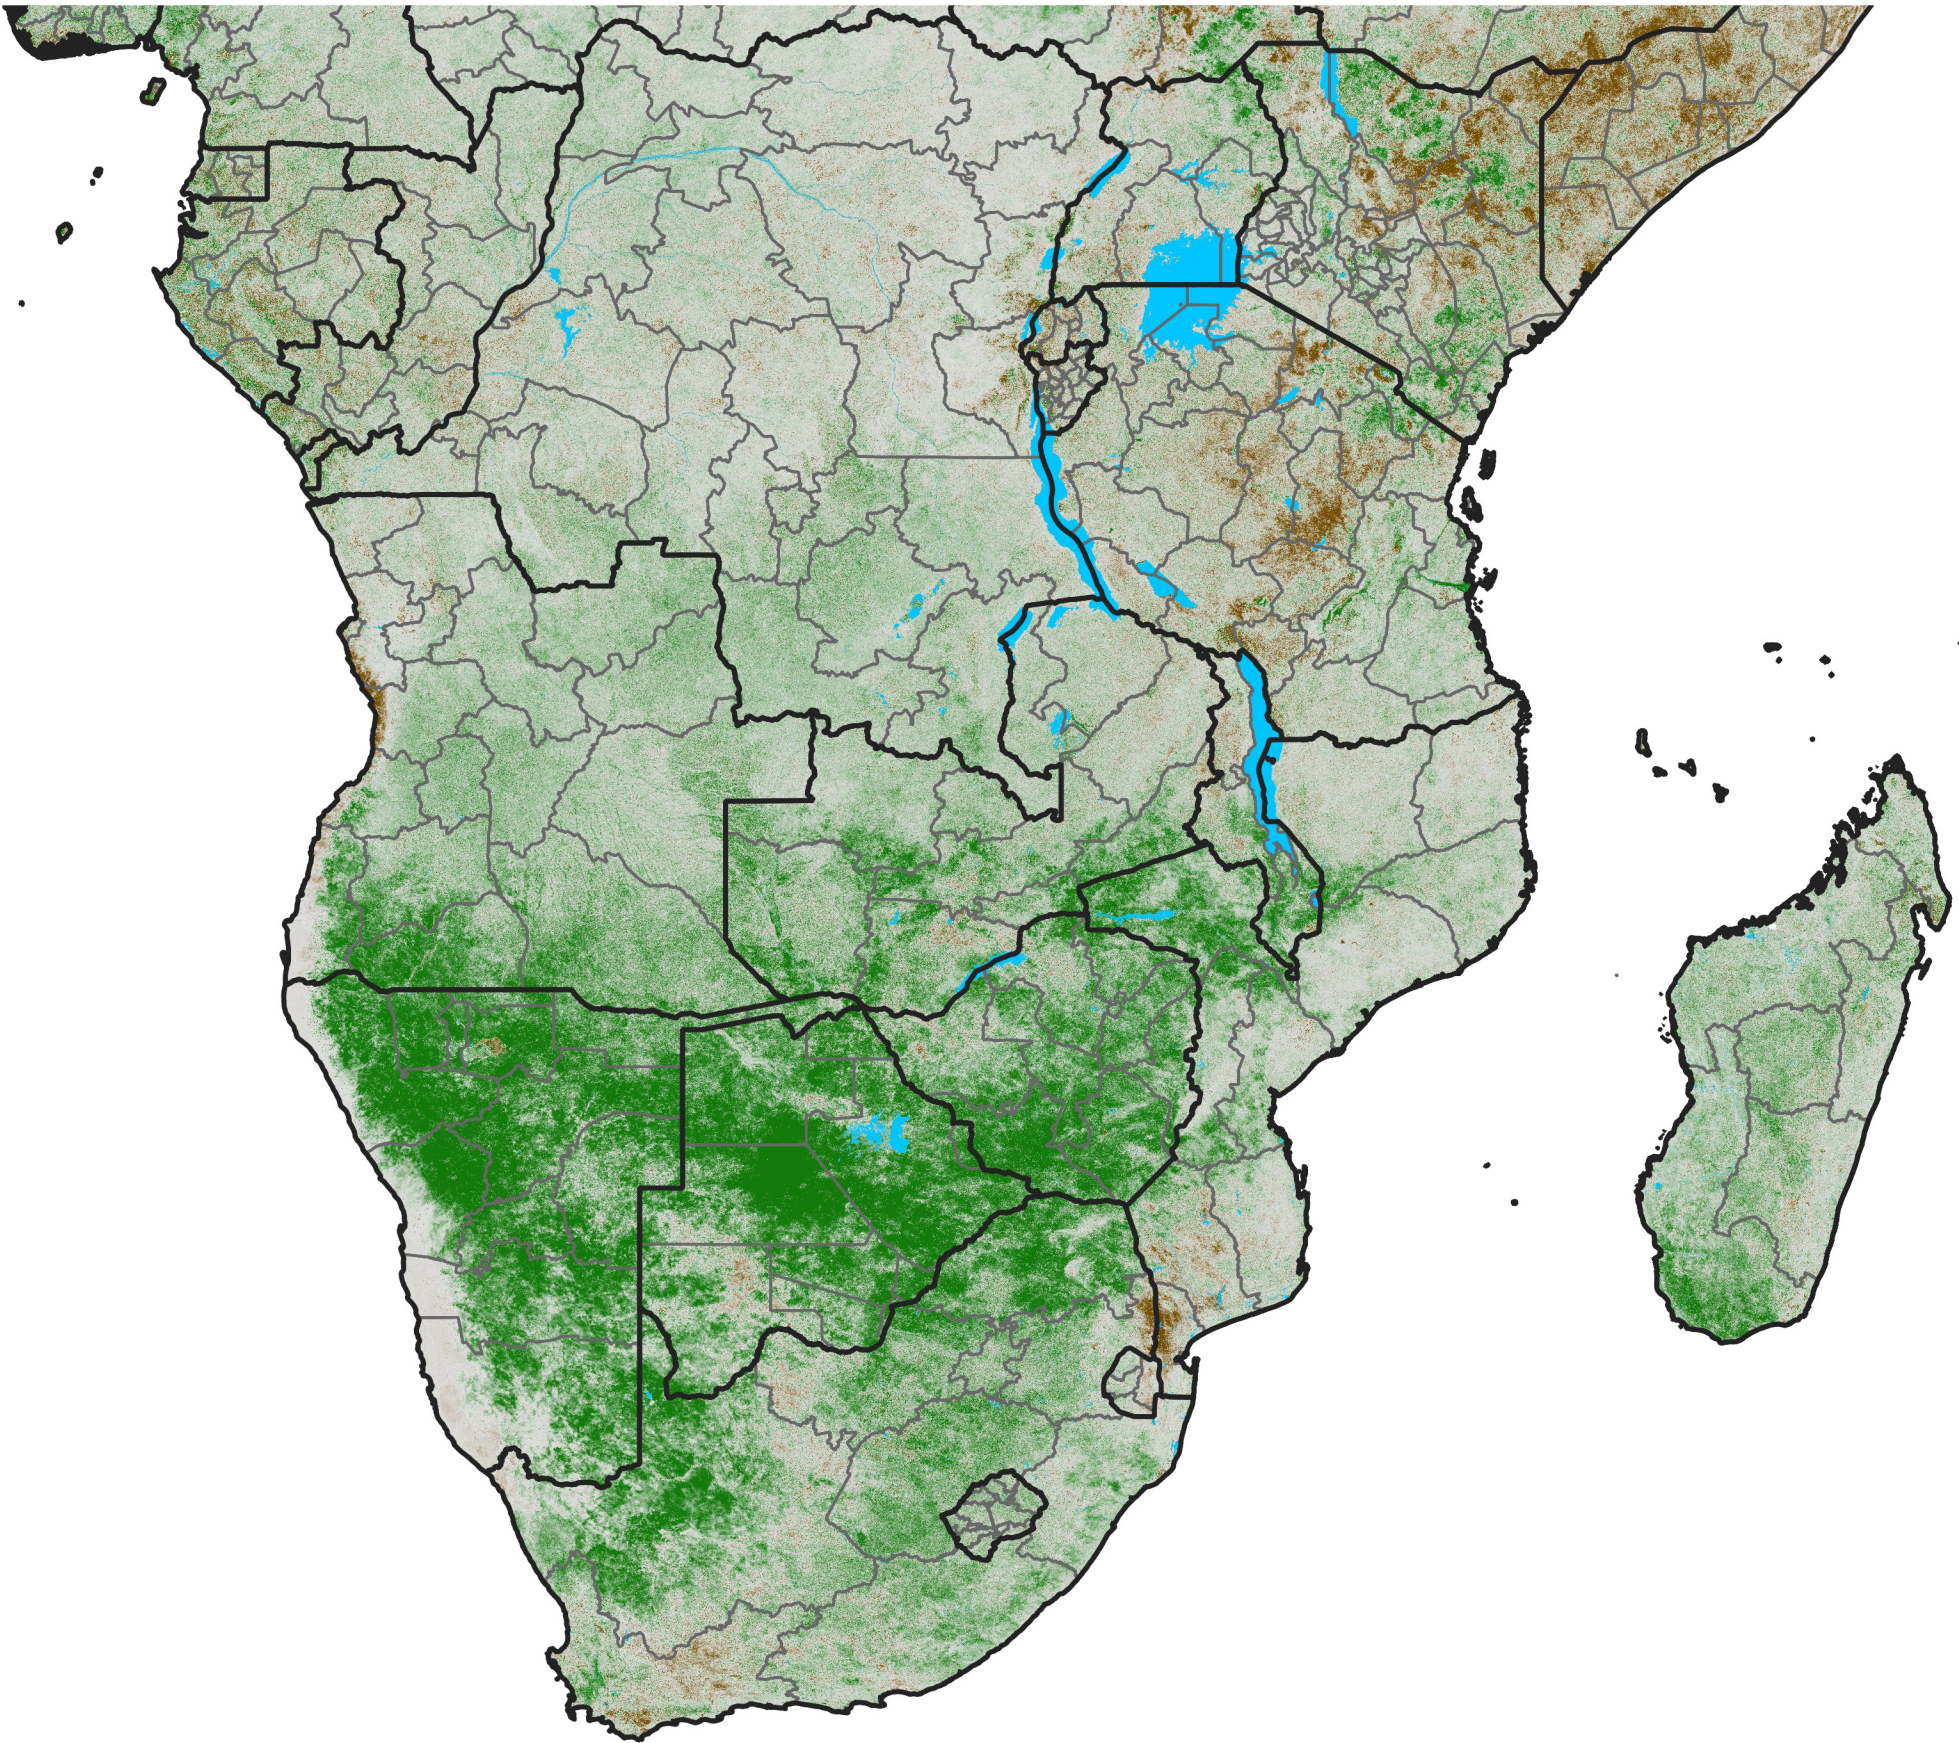

Southern Africa

NDVI Difference

2025 minus 2024

Period 13 / May 01 - 10, 2025

NDVI Difference

< -0.3 -0.2 -0.1 -0.05 0.05 0.1 0.2 >0.3

Negative

No Difference