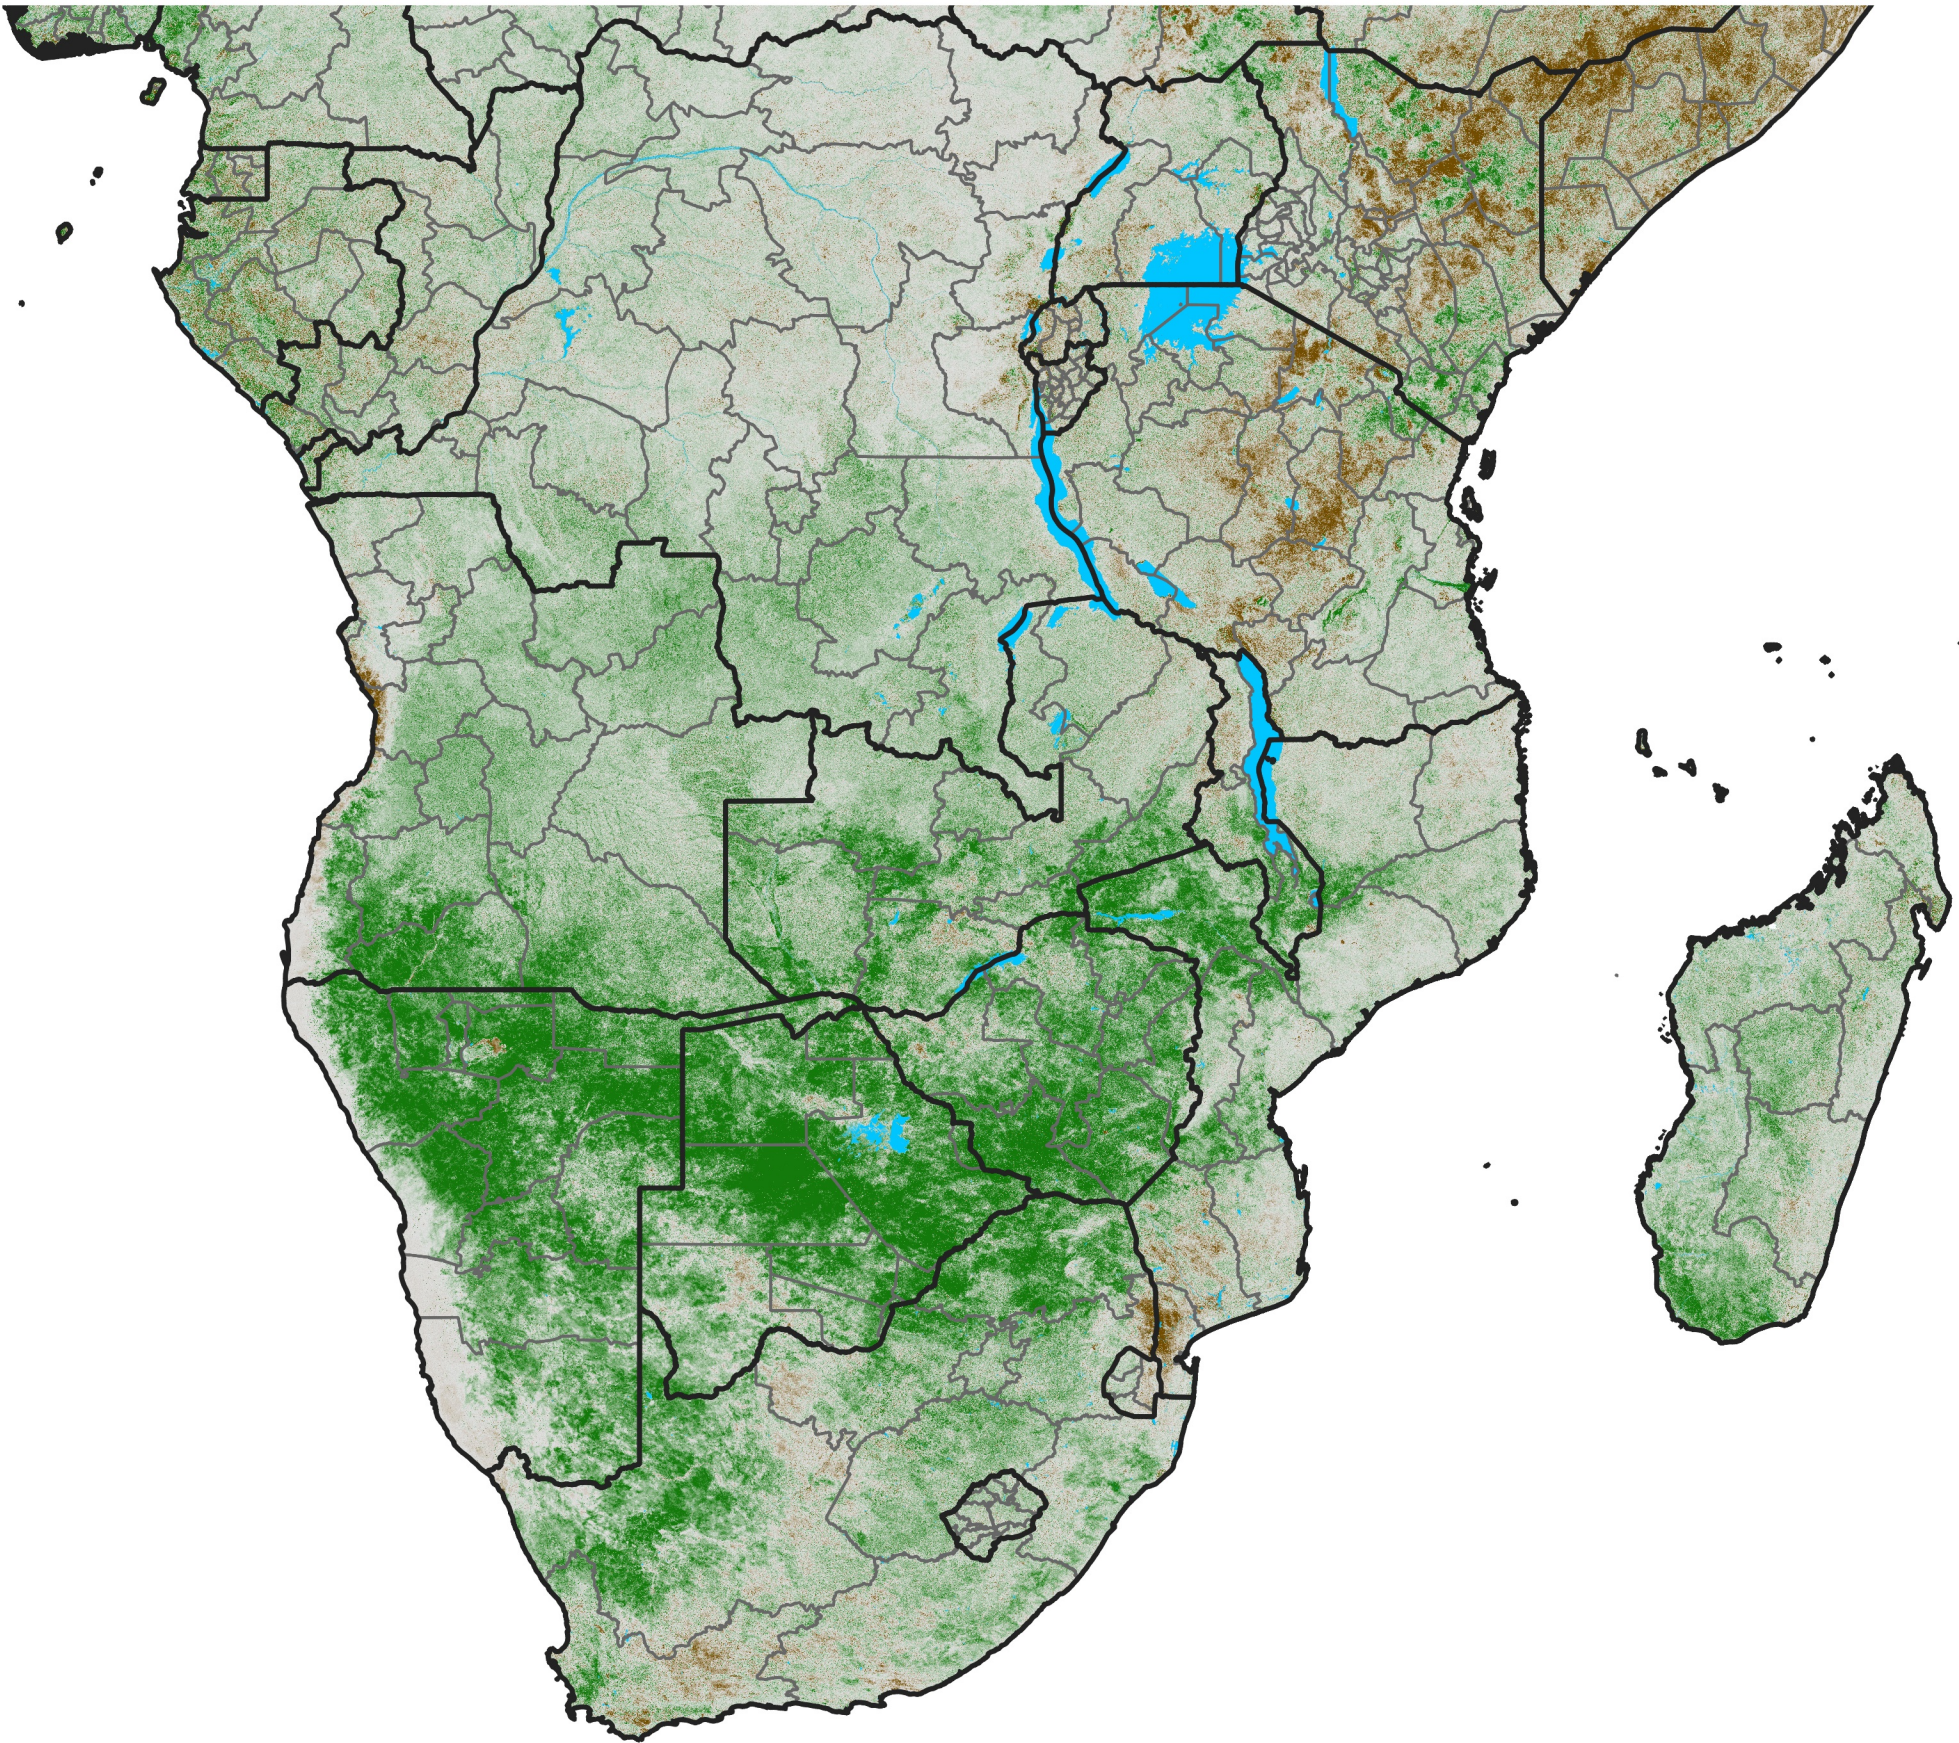

# Southern Africa

## NDVI Difference

2025 minus 2024

Period 14 / May 11 - 20, 2025

### NDVI Difference

< -0.3   -0.2   -0.1   -0.05   0.05   0.1   0.2   >0.3

Negative

No Difference

Positive