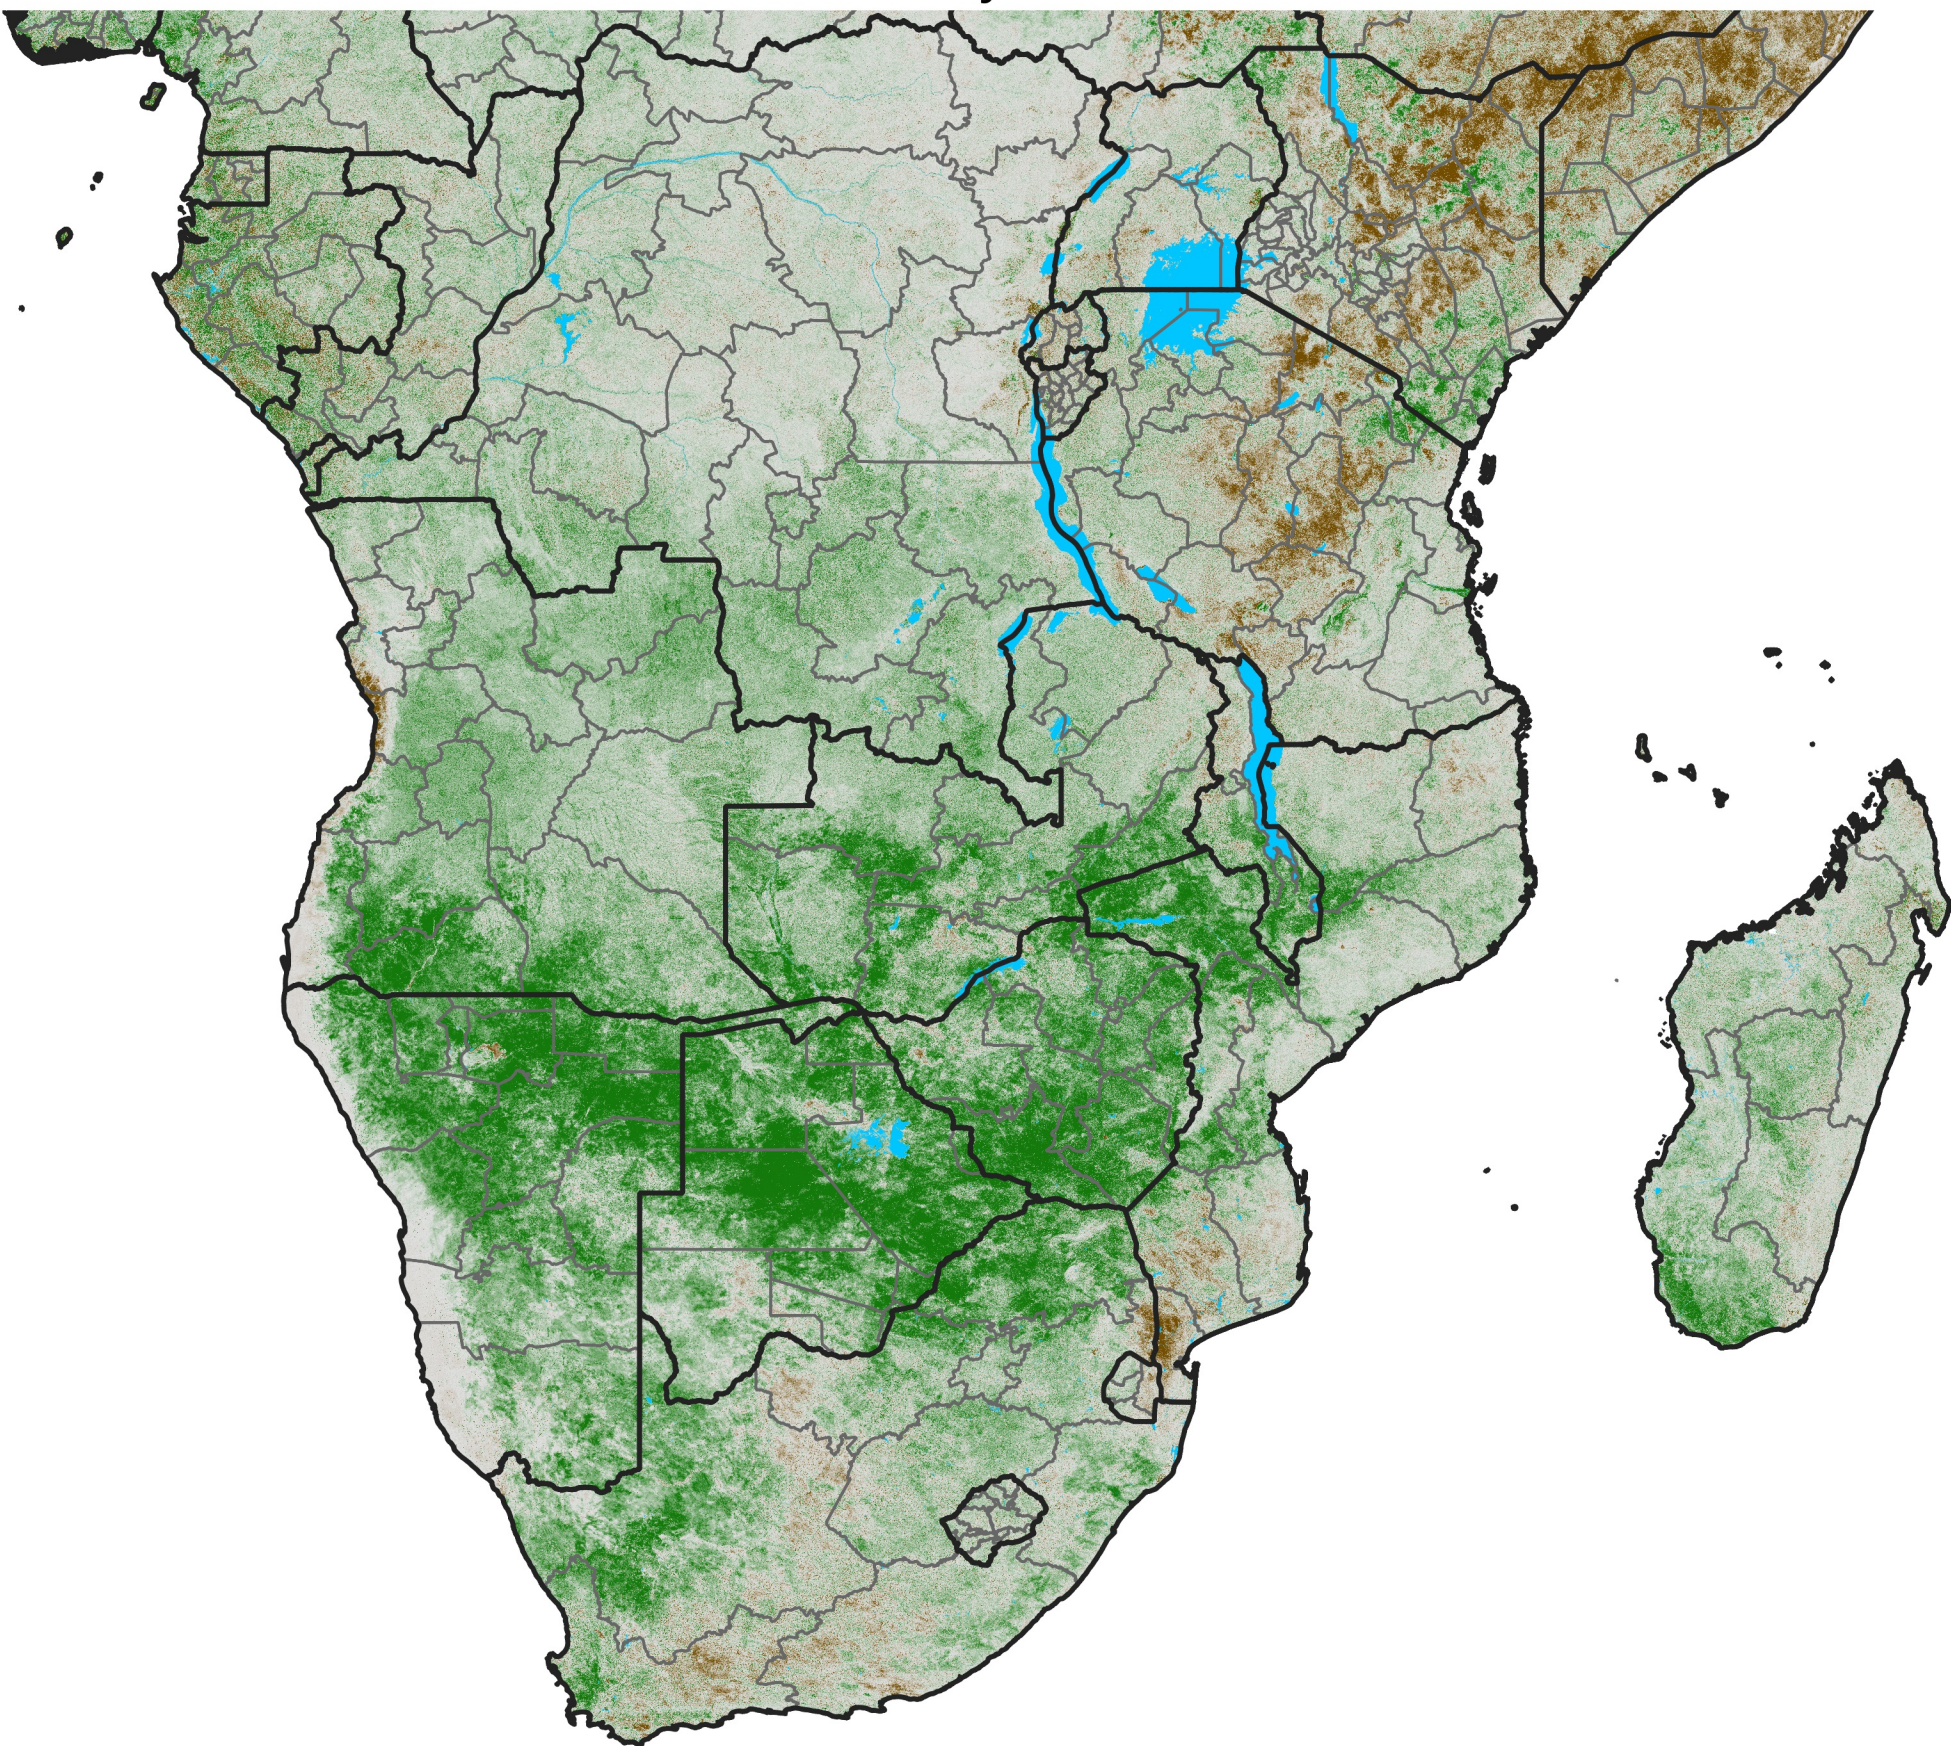

# Southern Africa NDVI Difference

2025 minus 2024

Period 15 / May 21 - 31, 2025

### NDVI Difference

< -0.3   -0.2   -0.1   -0.05   0.05   0.1   0.2   >0.3

Negative

No Difference

Positive