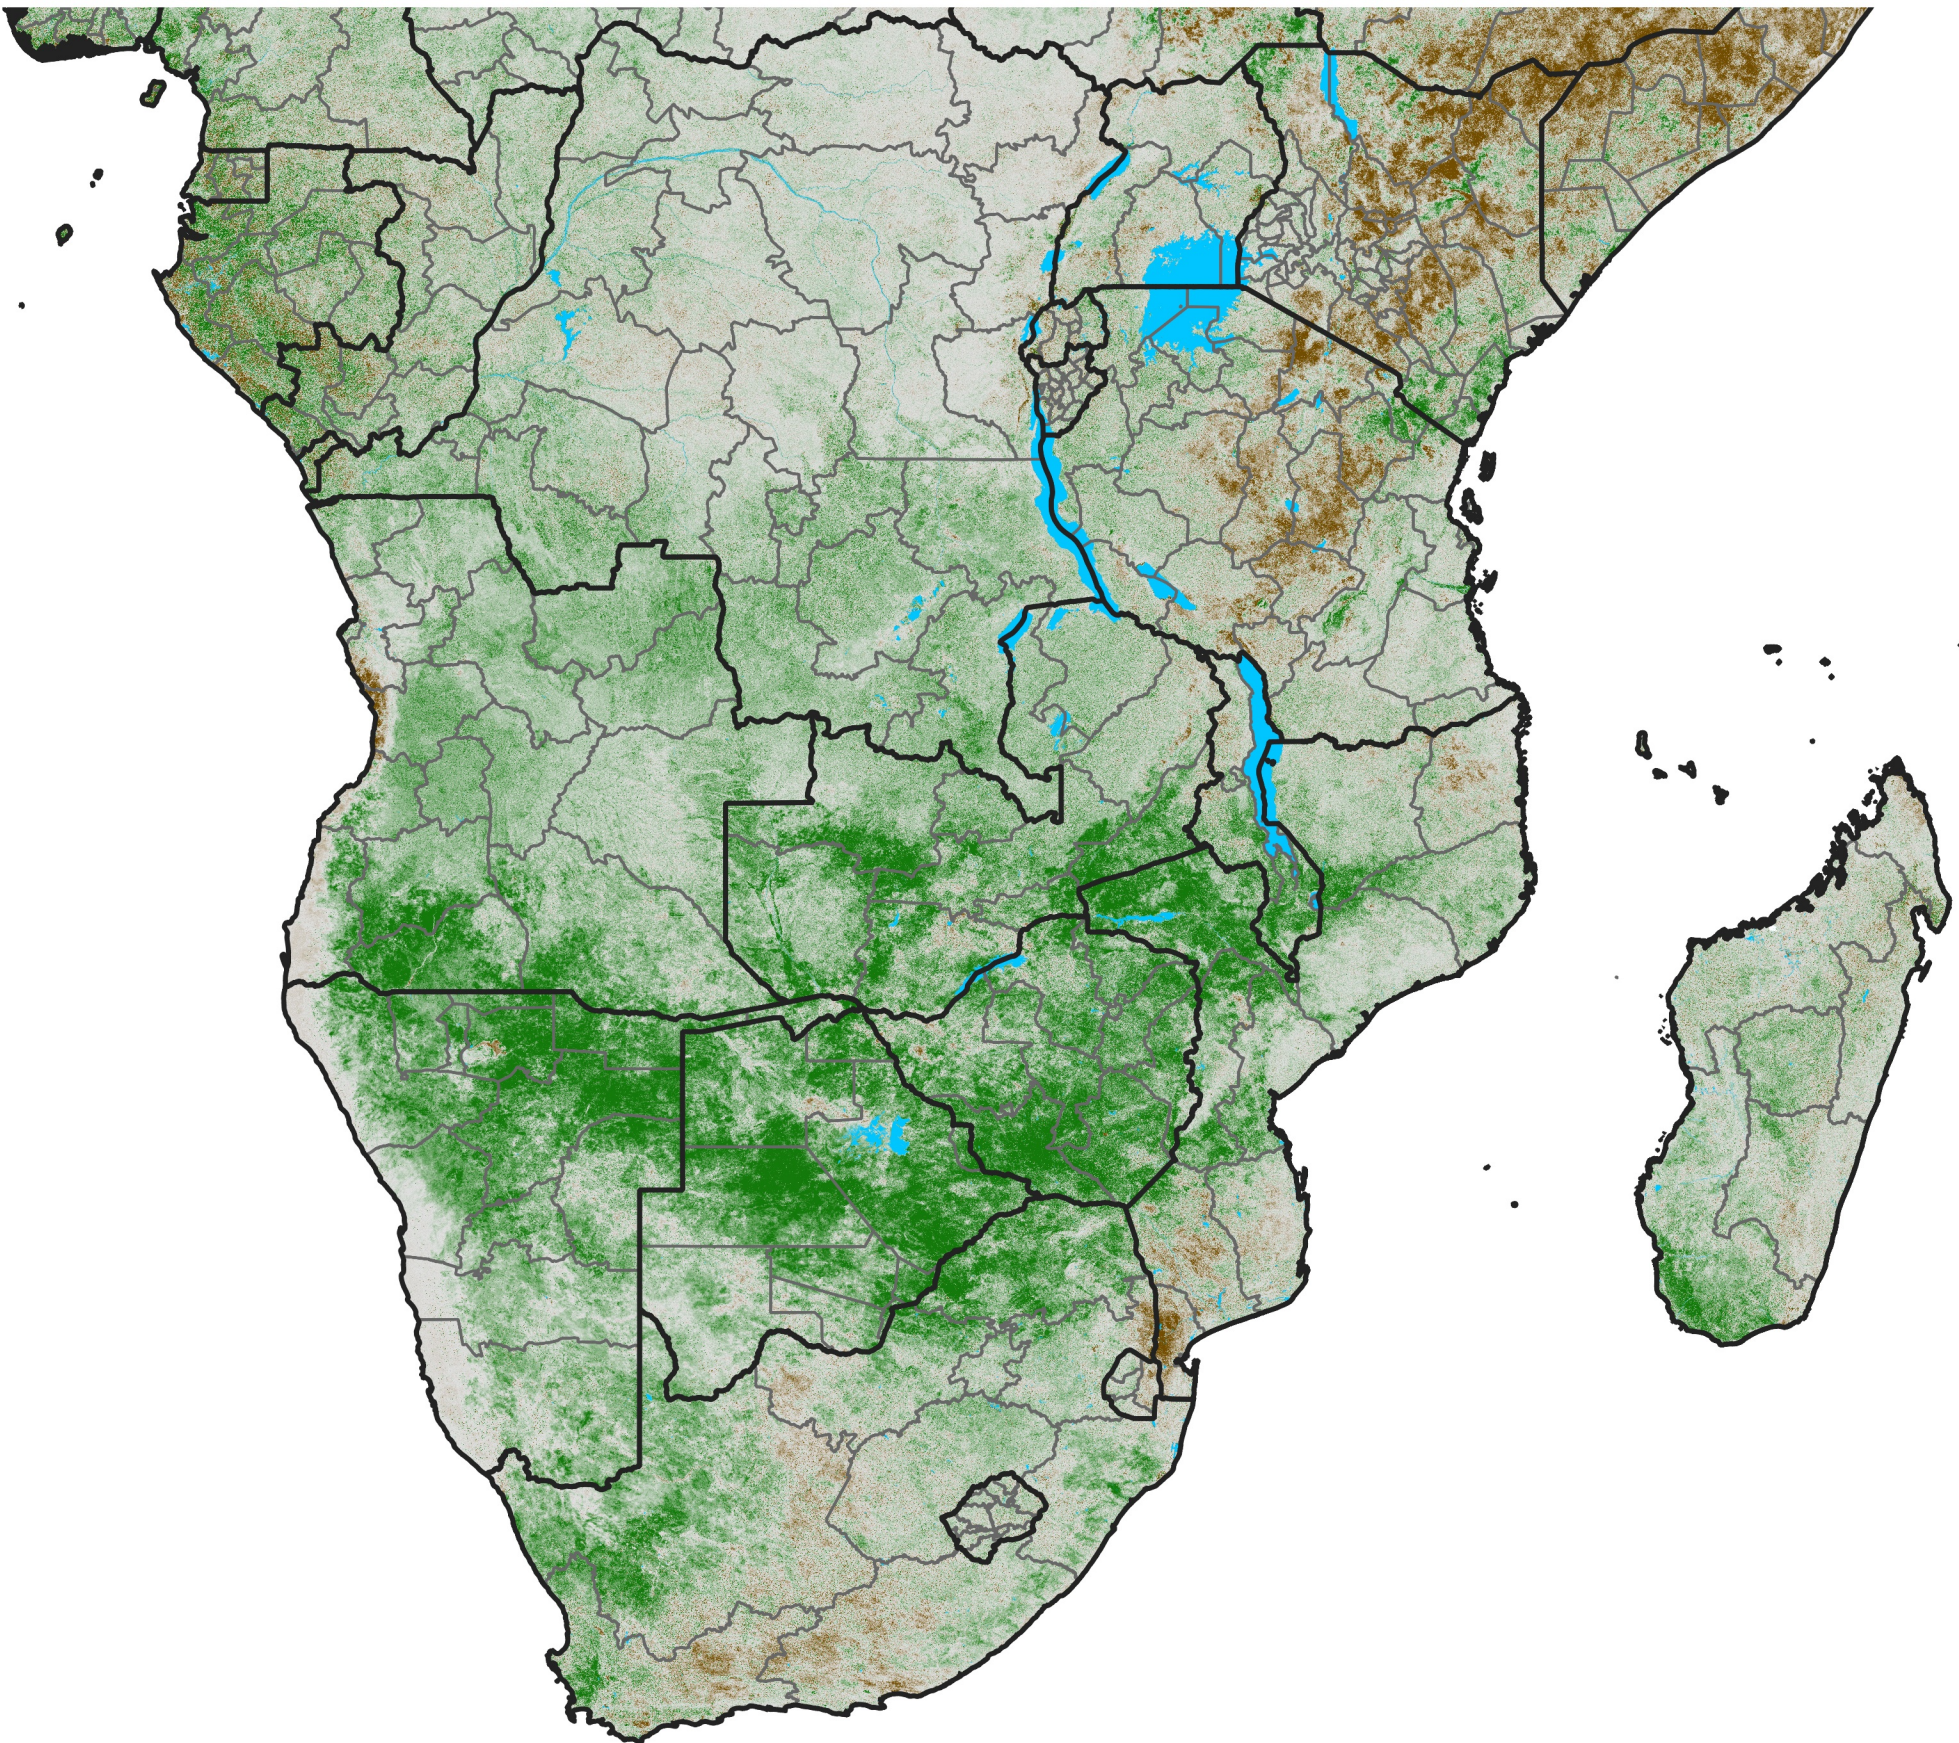

Southern Africa

NDVI Difference

2025 minus 2024

Period 16 / June 01 - 10, 2025

NDVI Difference

< -0.3 -0.2 -0.1 -0.05 0.05 0.1 0.2 >0.3

Negative

No Difference