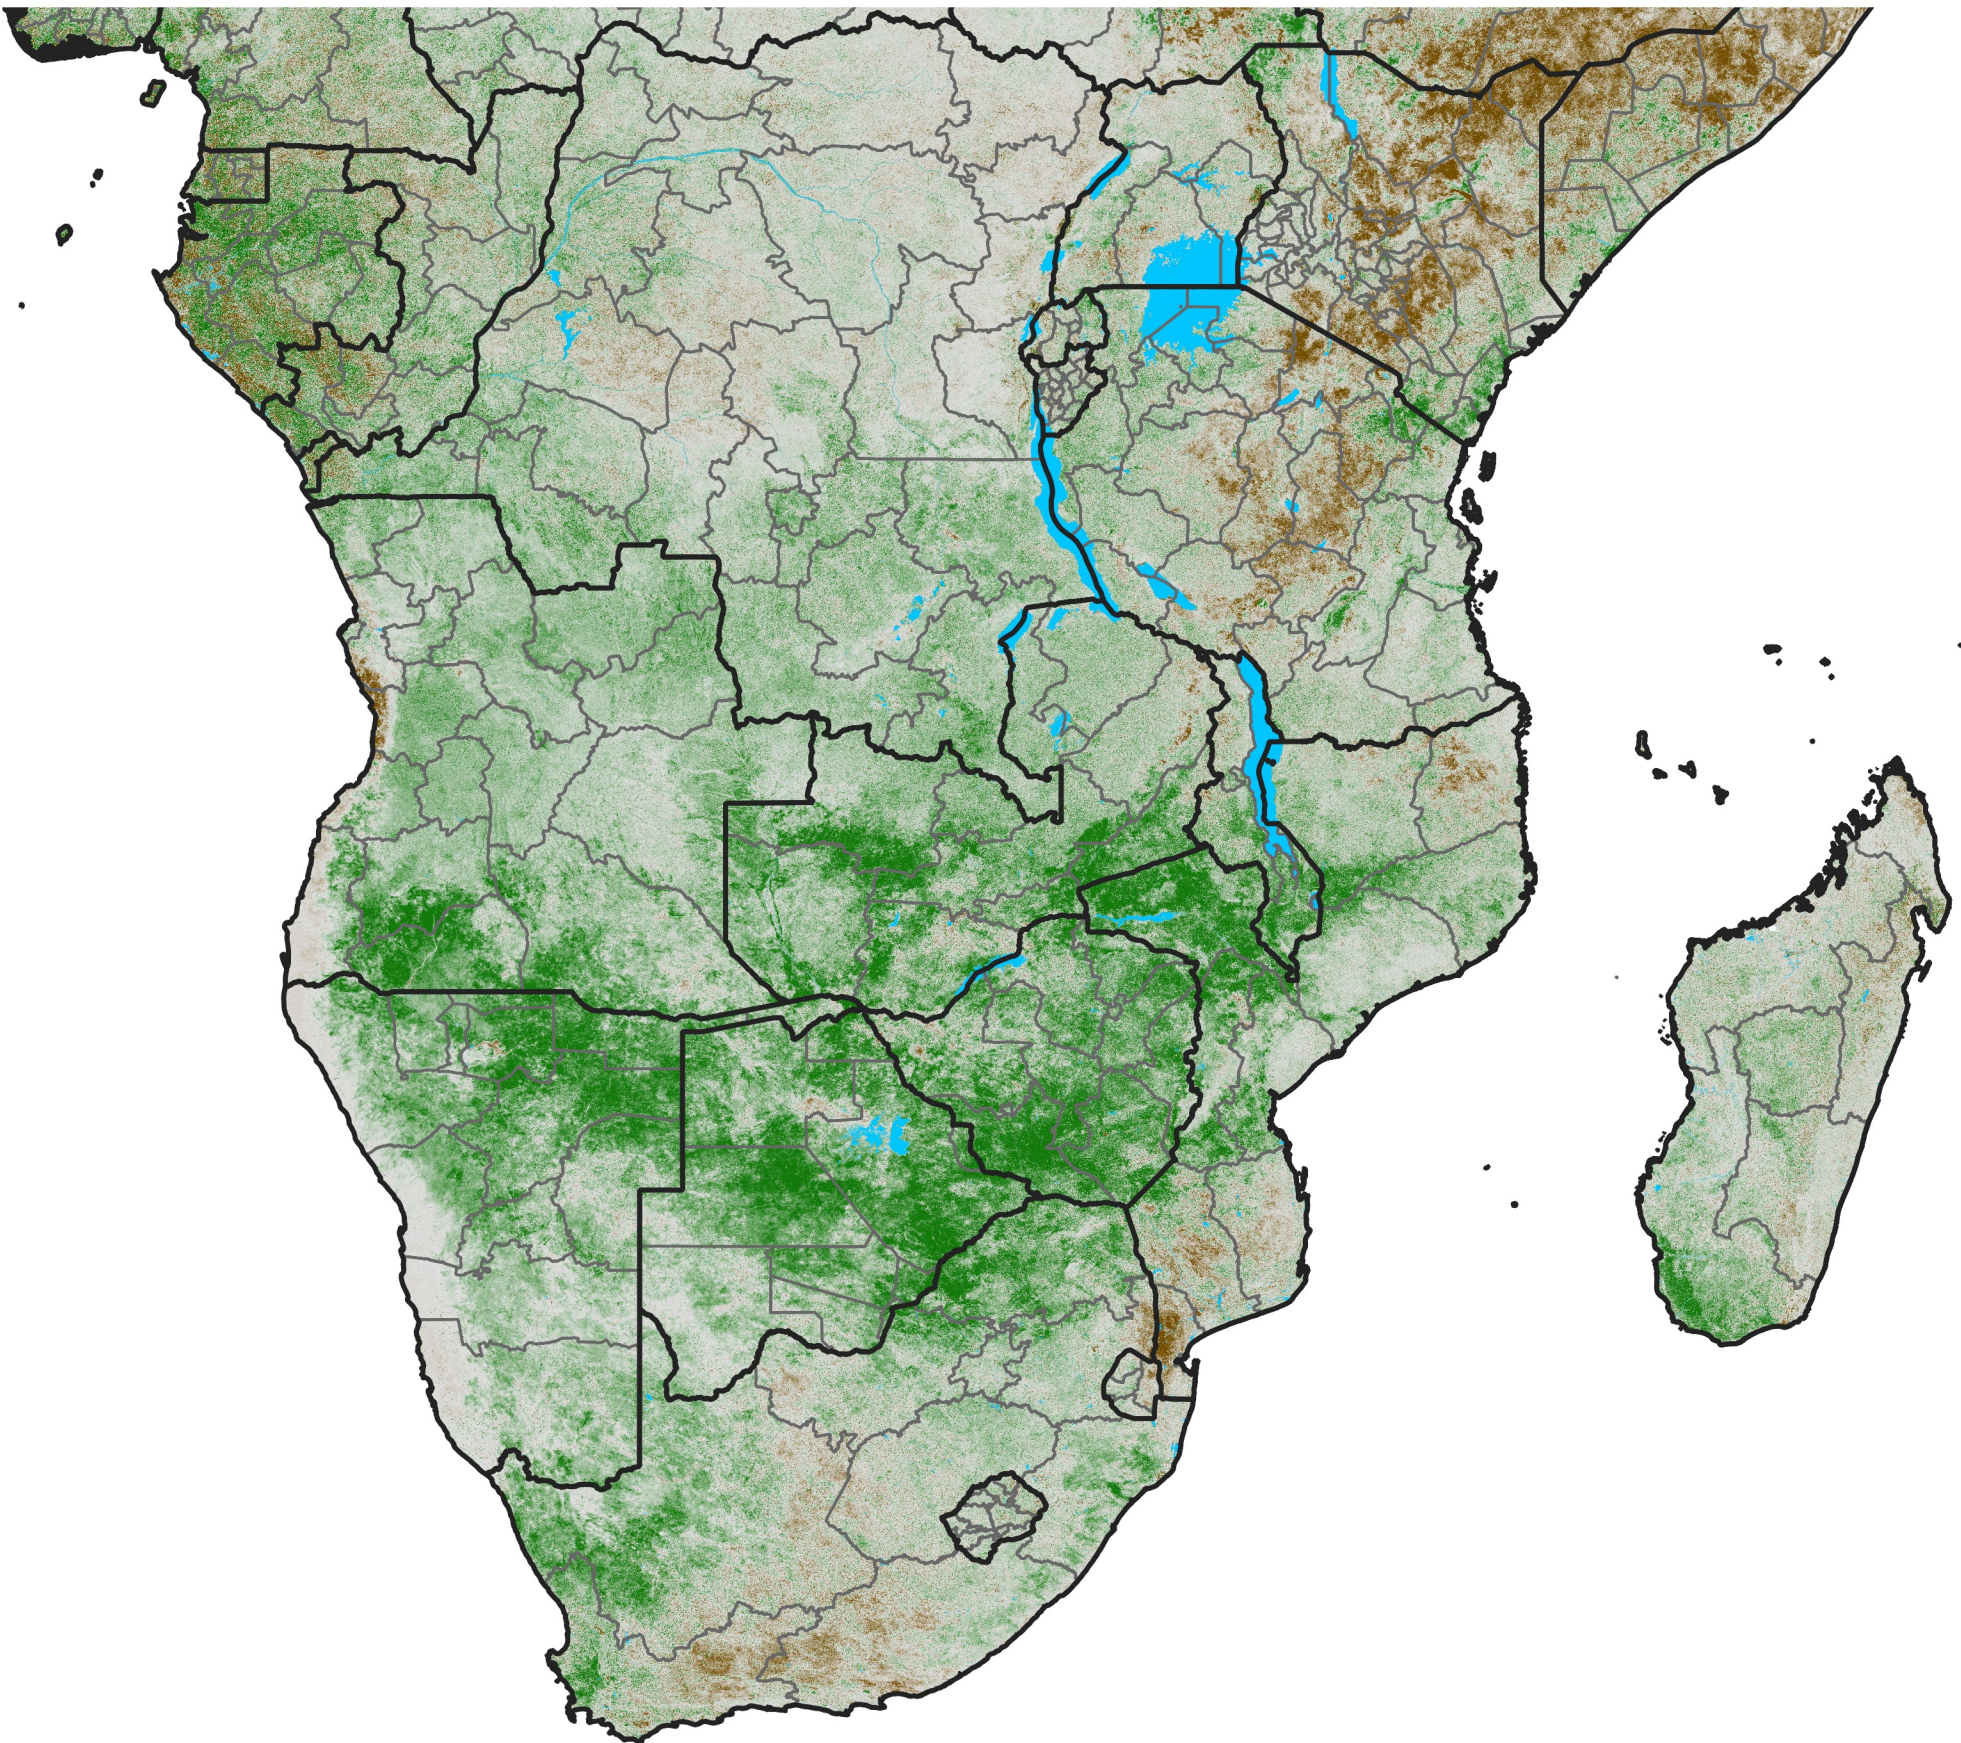

Southern Africa

NDVI Difference

2025 minus 2024

Period 17 / June 11 - 20, 2025

NDVI Difference

< -0.3 -0.2 -0.1 -0.05 0.05 0.1 0.2 >0.3

Negative

No Difference