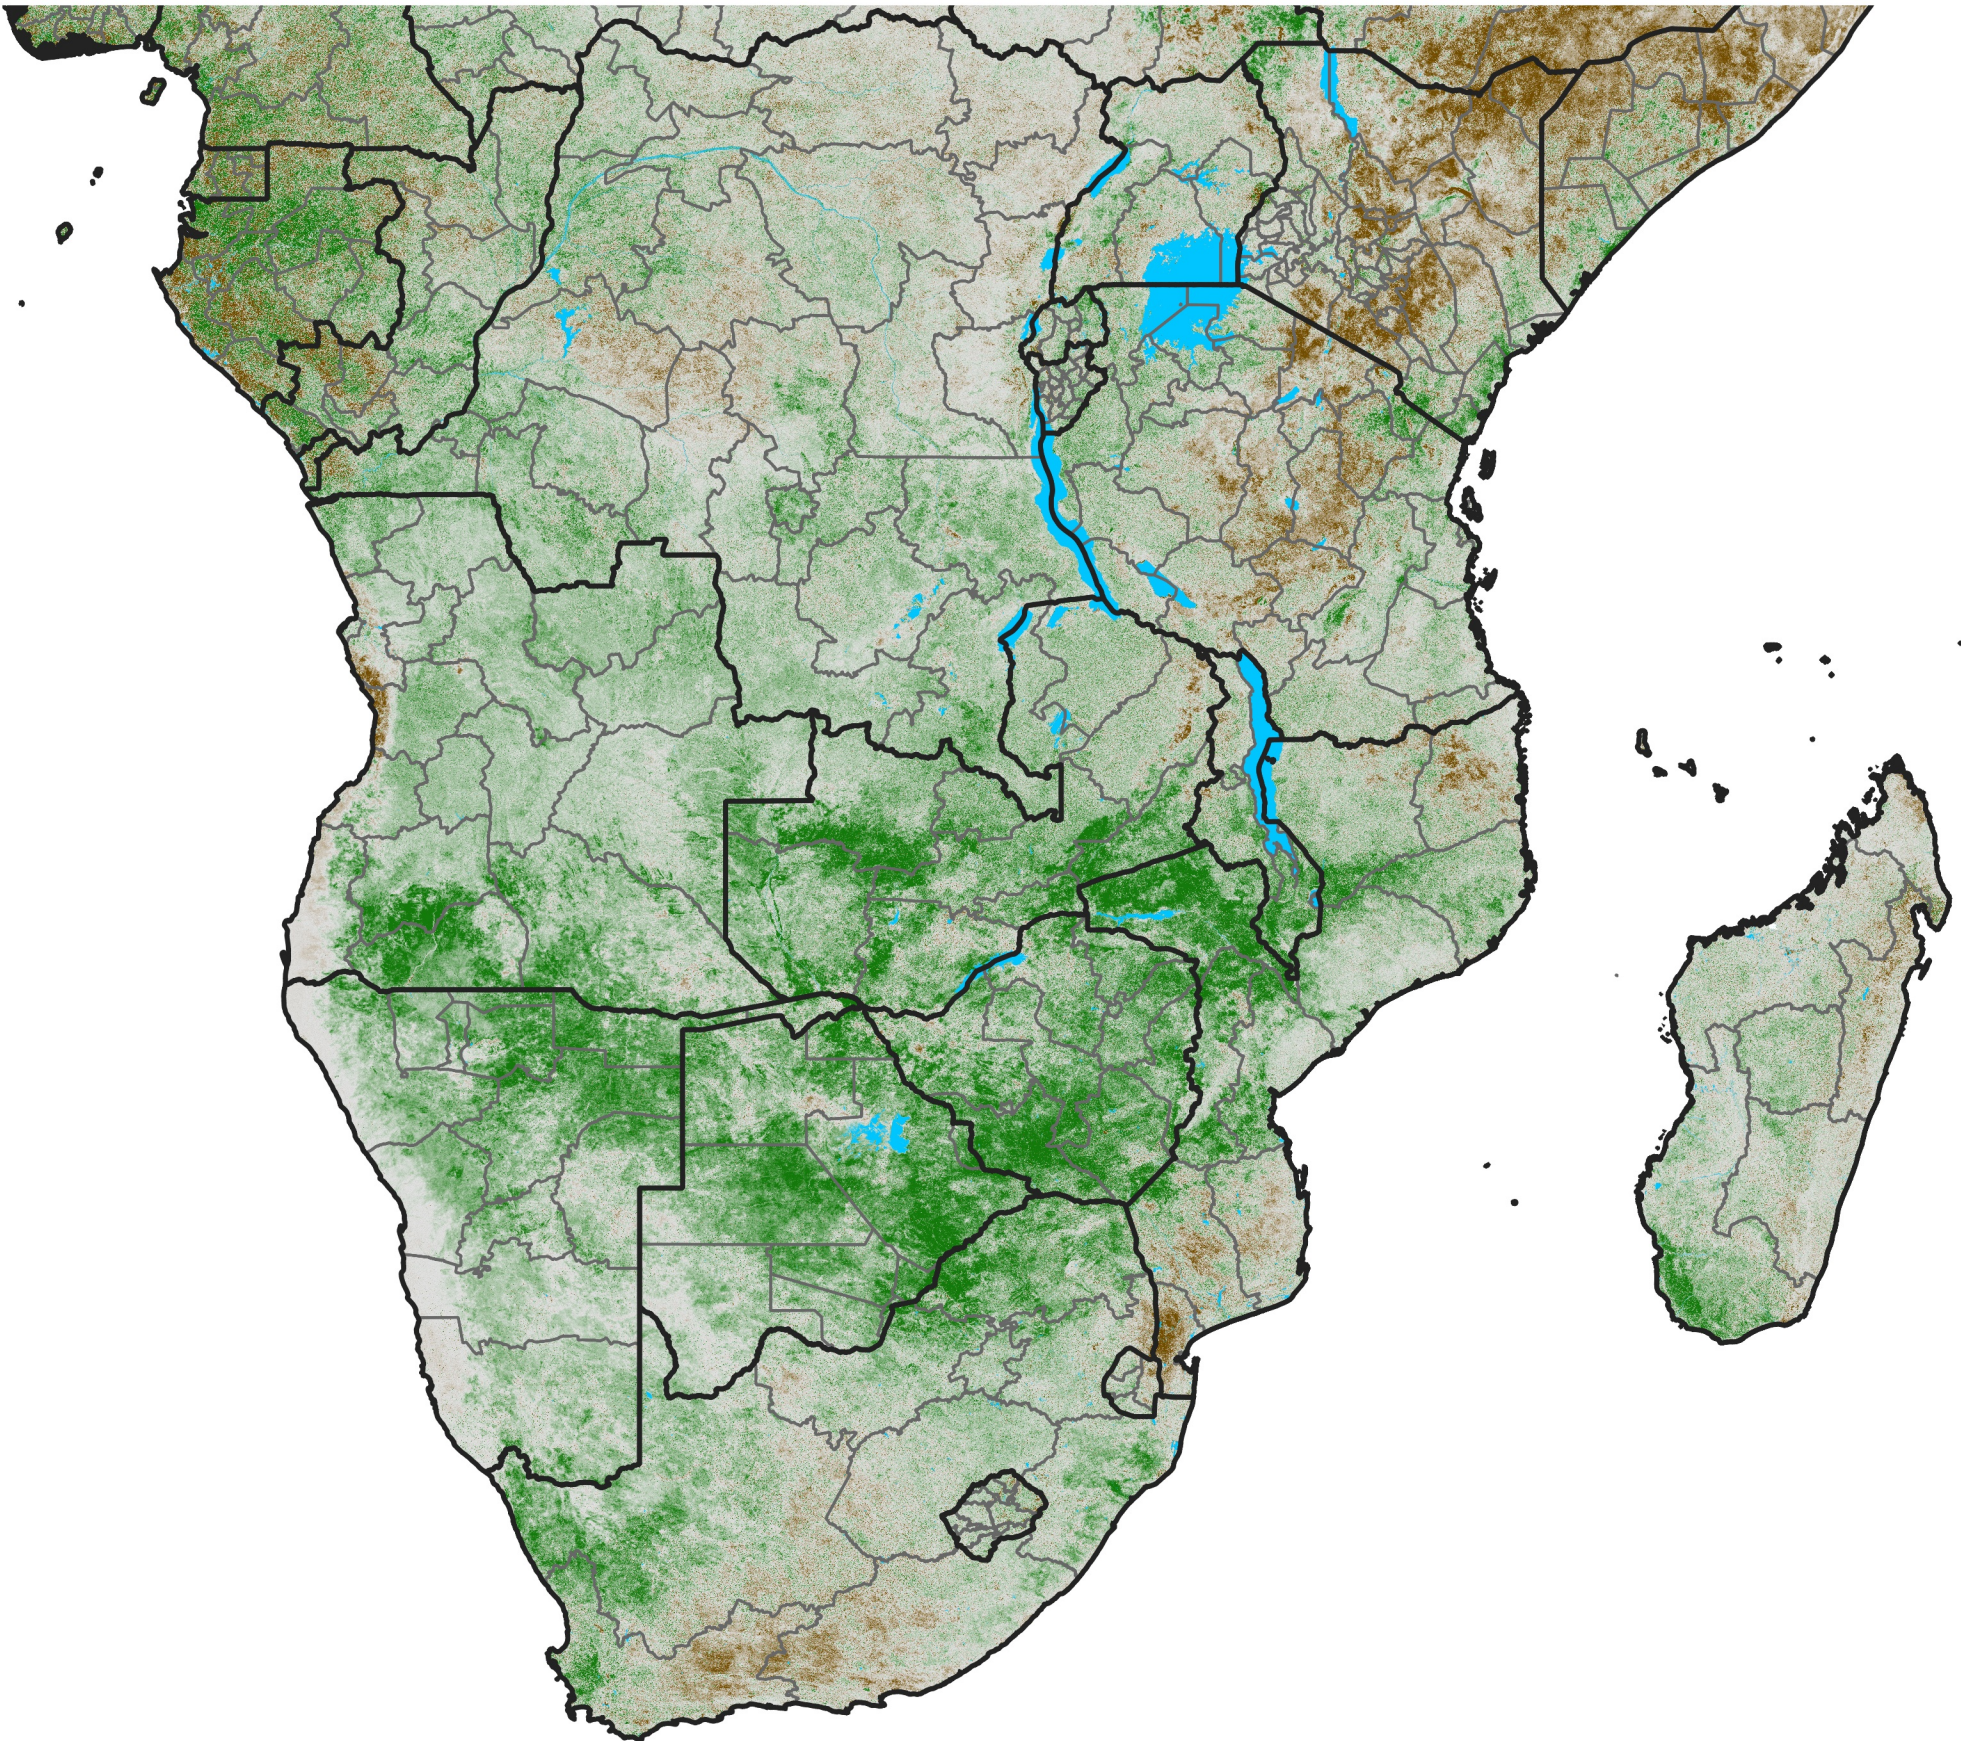

# Southern Africa

## NDVI Difference

2025 minus 2024

Period 18 / June 21 - 30, 2025

### NDVI Difference

< -0.3   -0.2   -0.1   -0.05   0.05   0.1   0.2   > 0.3

Negative

No Difference

Positive