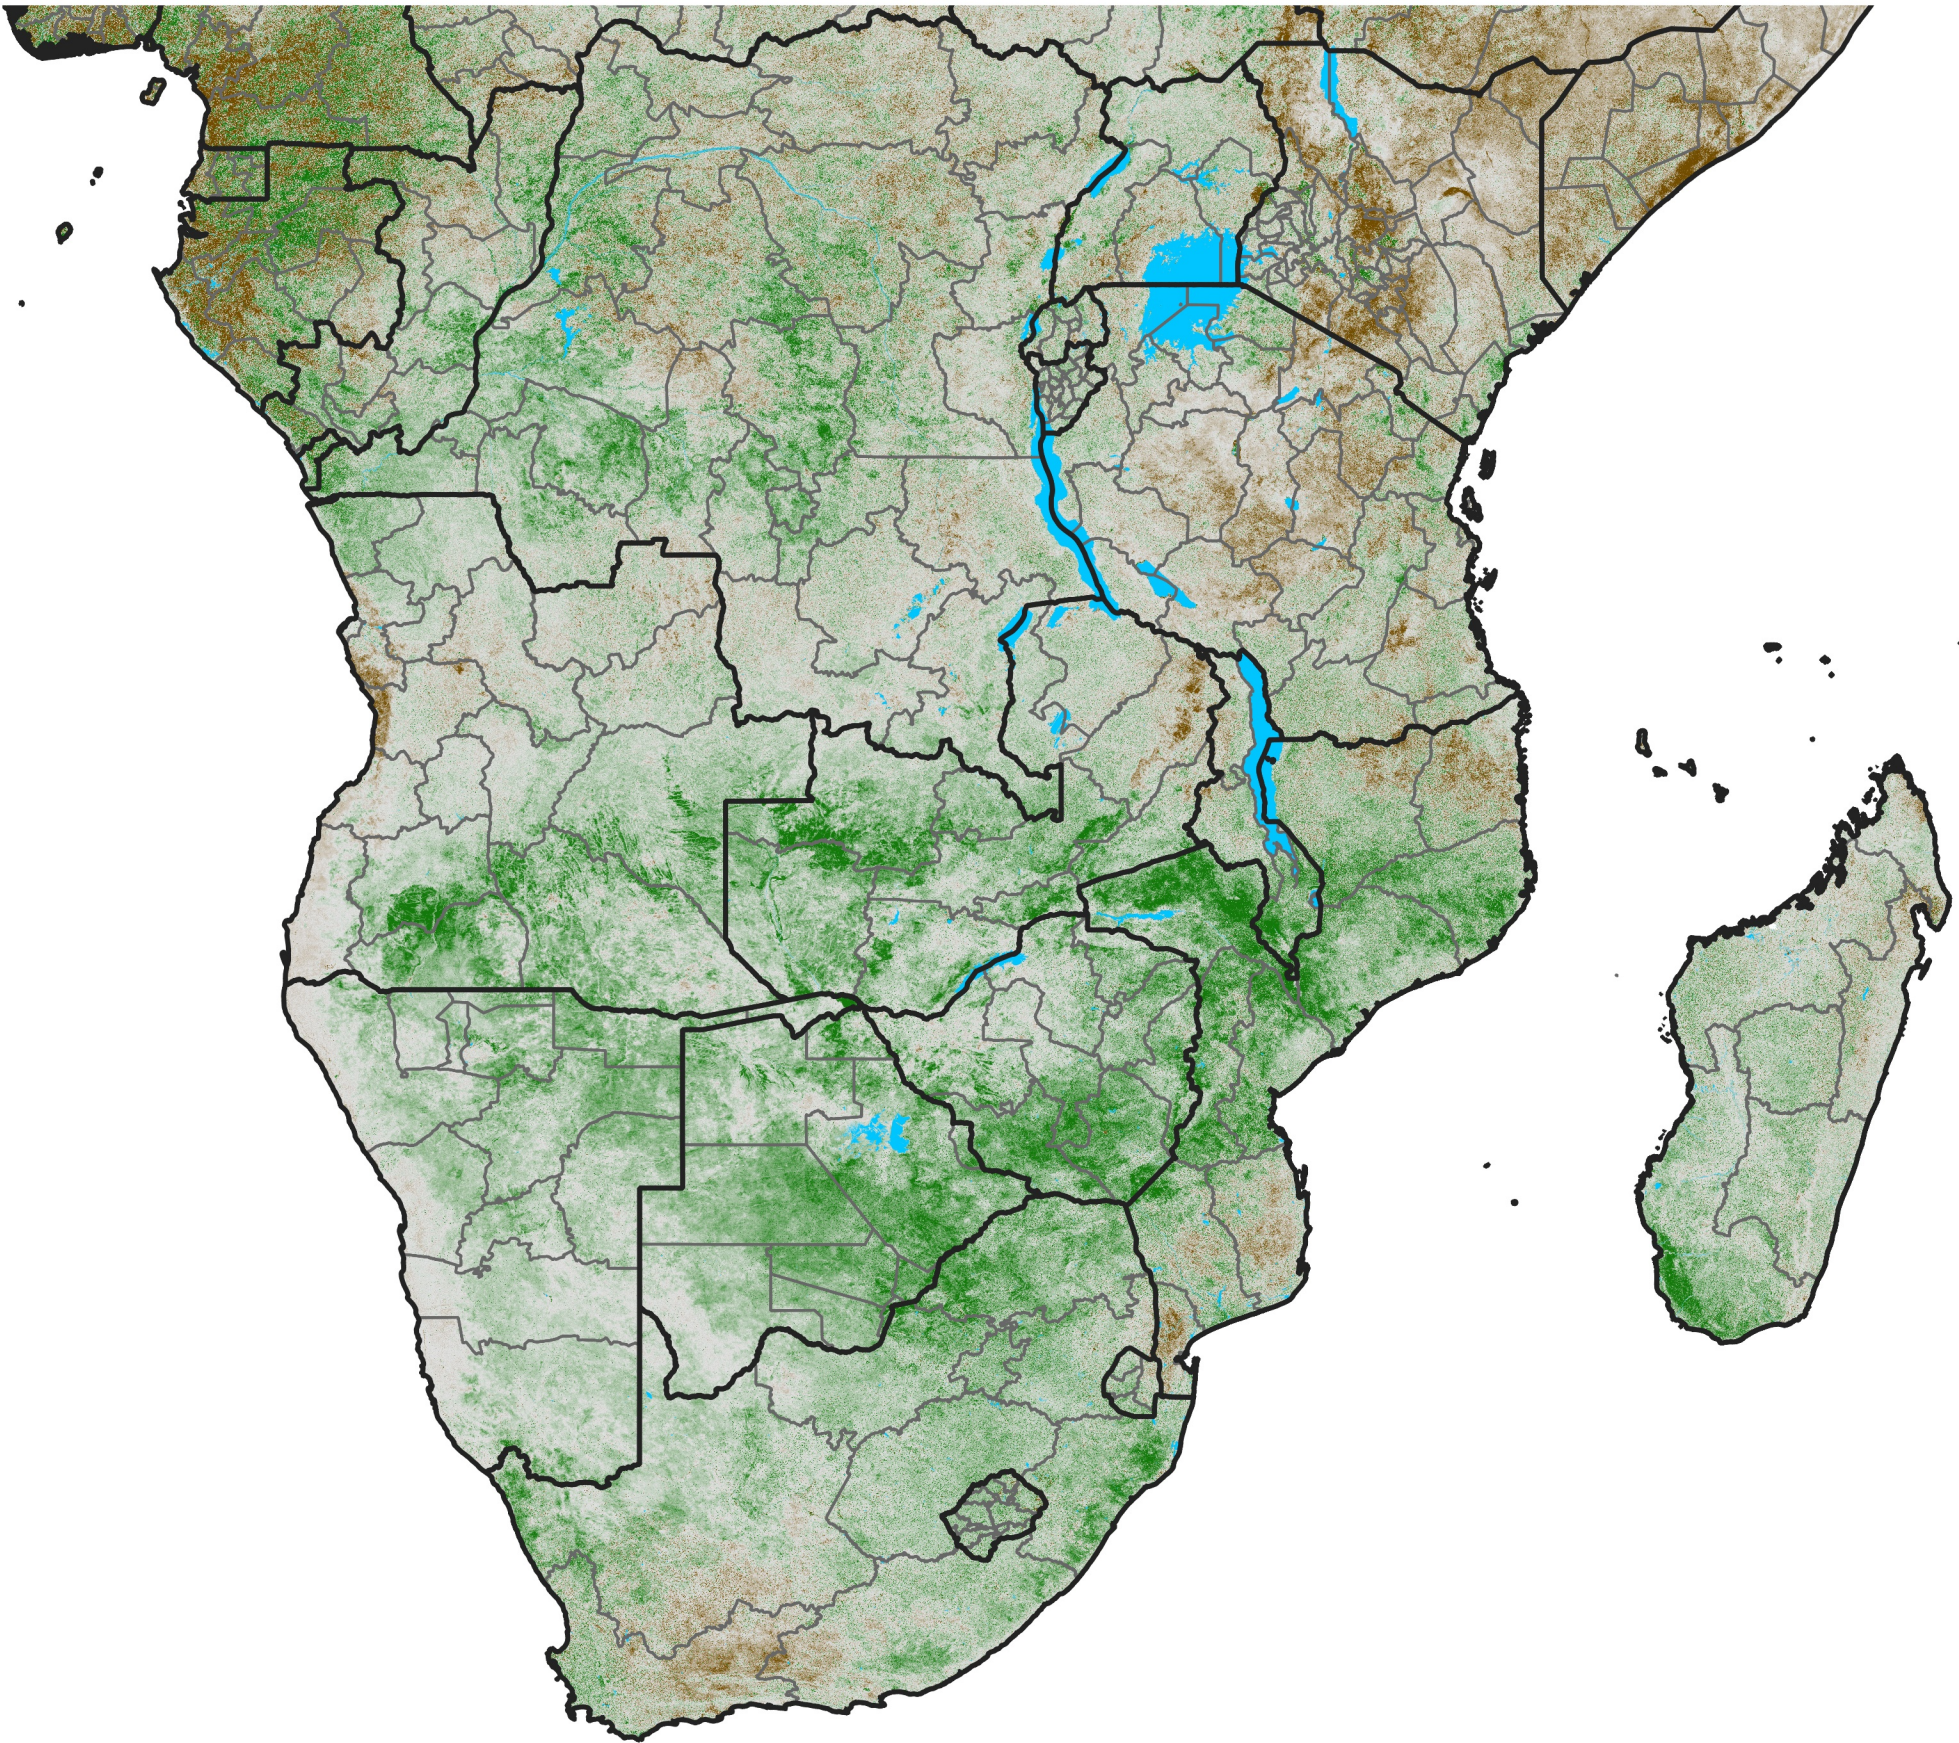

Southern Africa

NDVI Difference

2025 minus 2024

Period 22 / August 01 - 10, 2025

NDVI Difference

< -0.3 -0.2 -0.1 -0.05 0.05 0.1 0.2 >0.3

Negative

No Difference