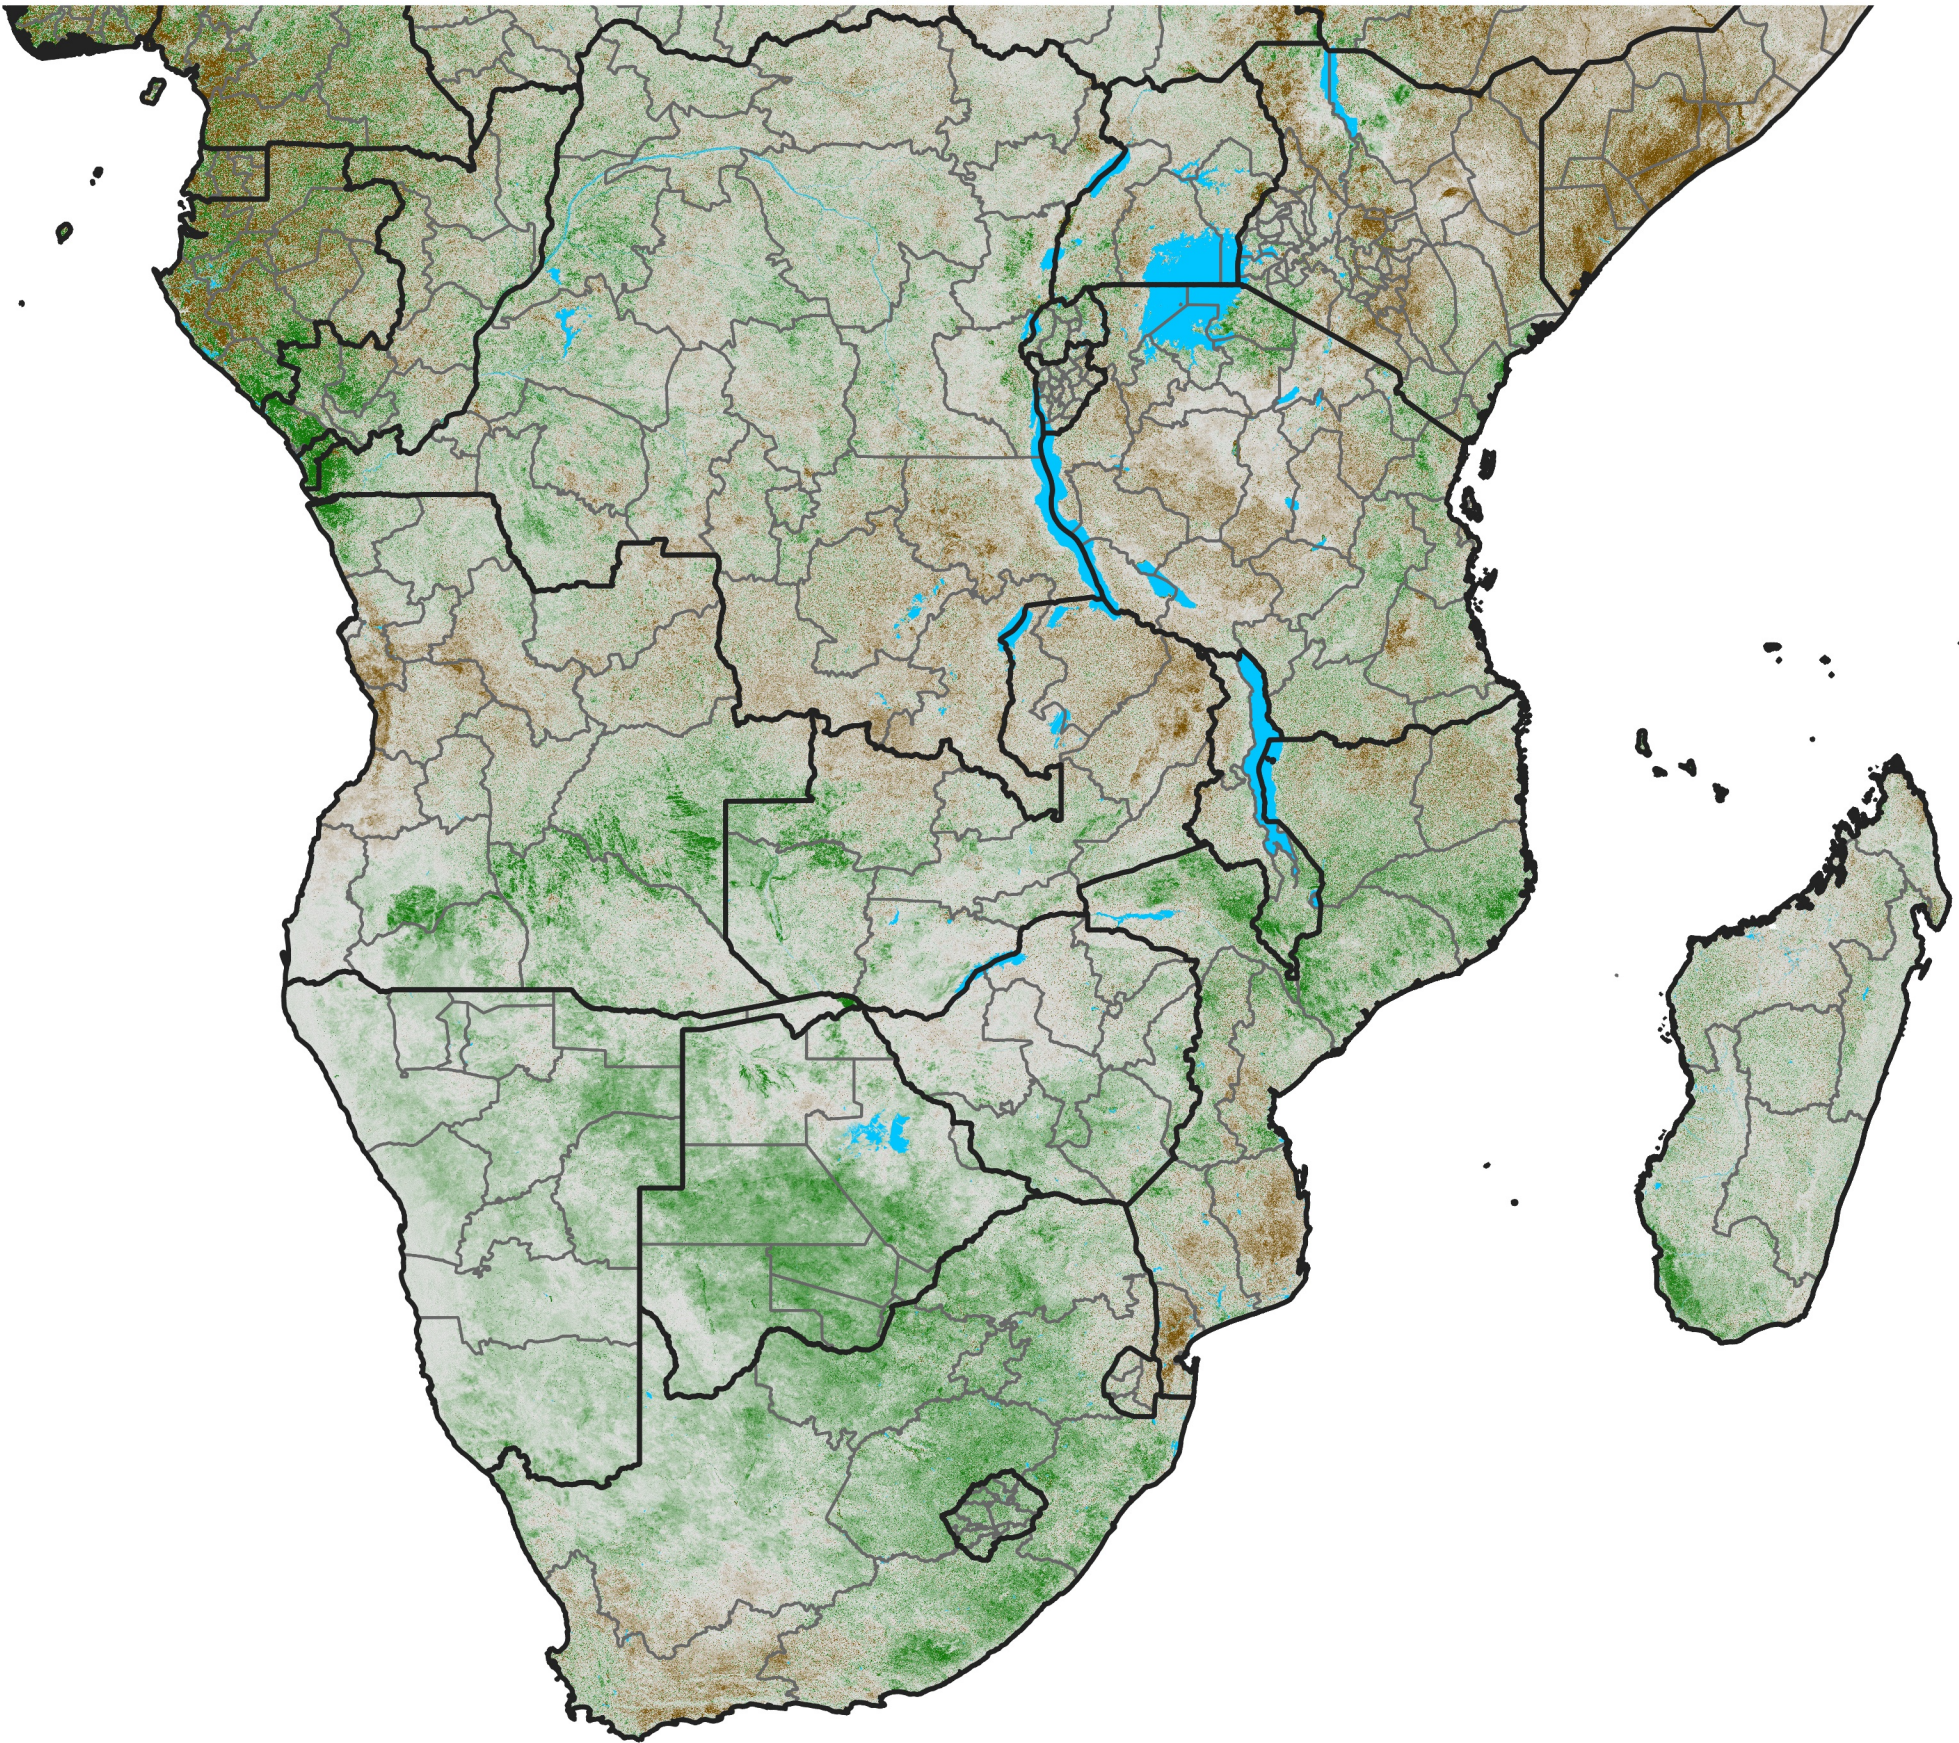

# Southern Africa NDVI Difference

2025 minus 2024

Period 25 / September 01 - 10, 2025

## NDVI Difference

< -0.3   -0.2   -0.1   -0.05   0.05   0.1   0.2   > 0.3

Negative

No Difference

Positive