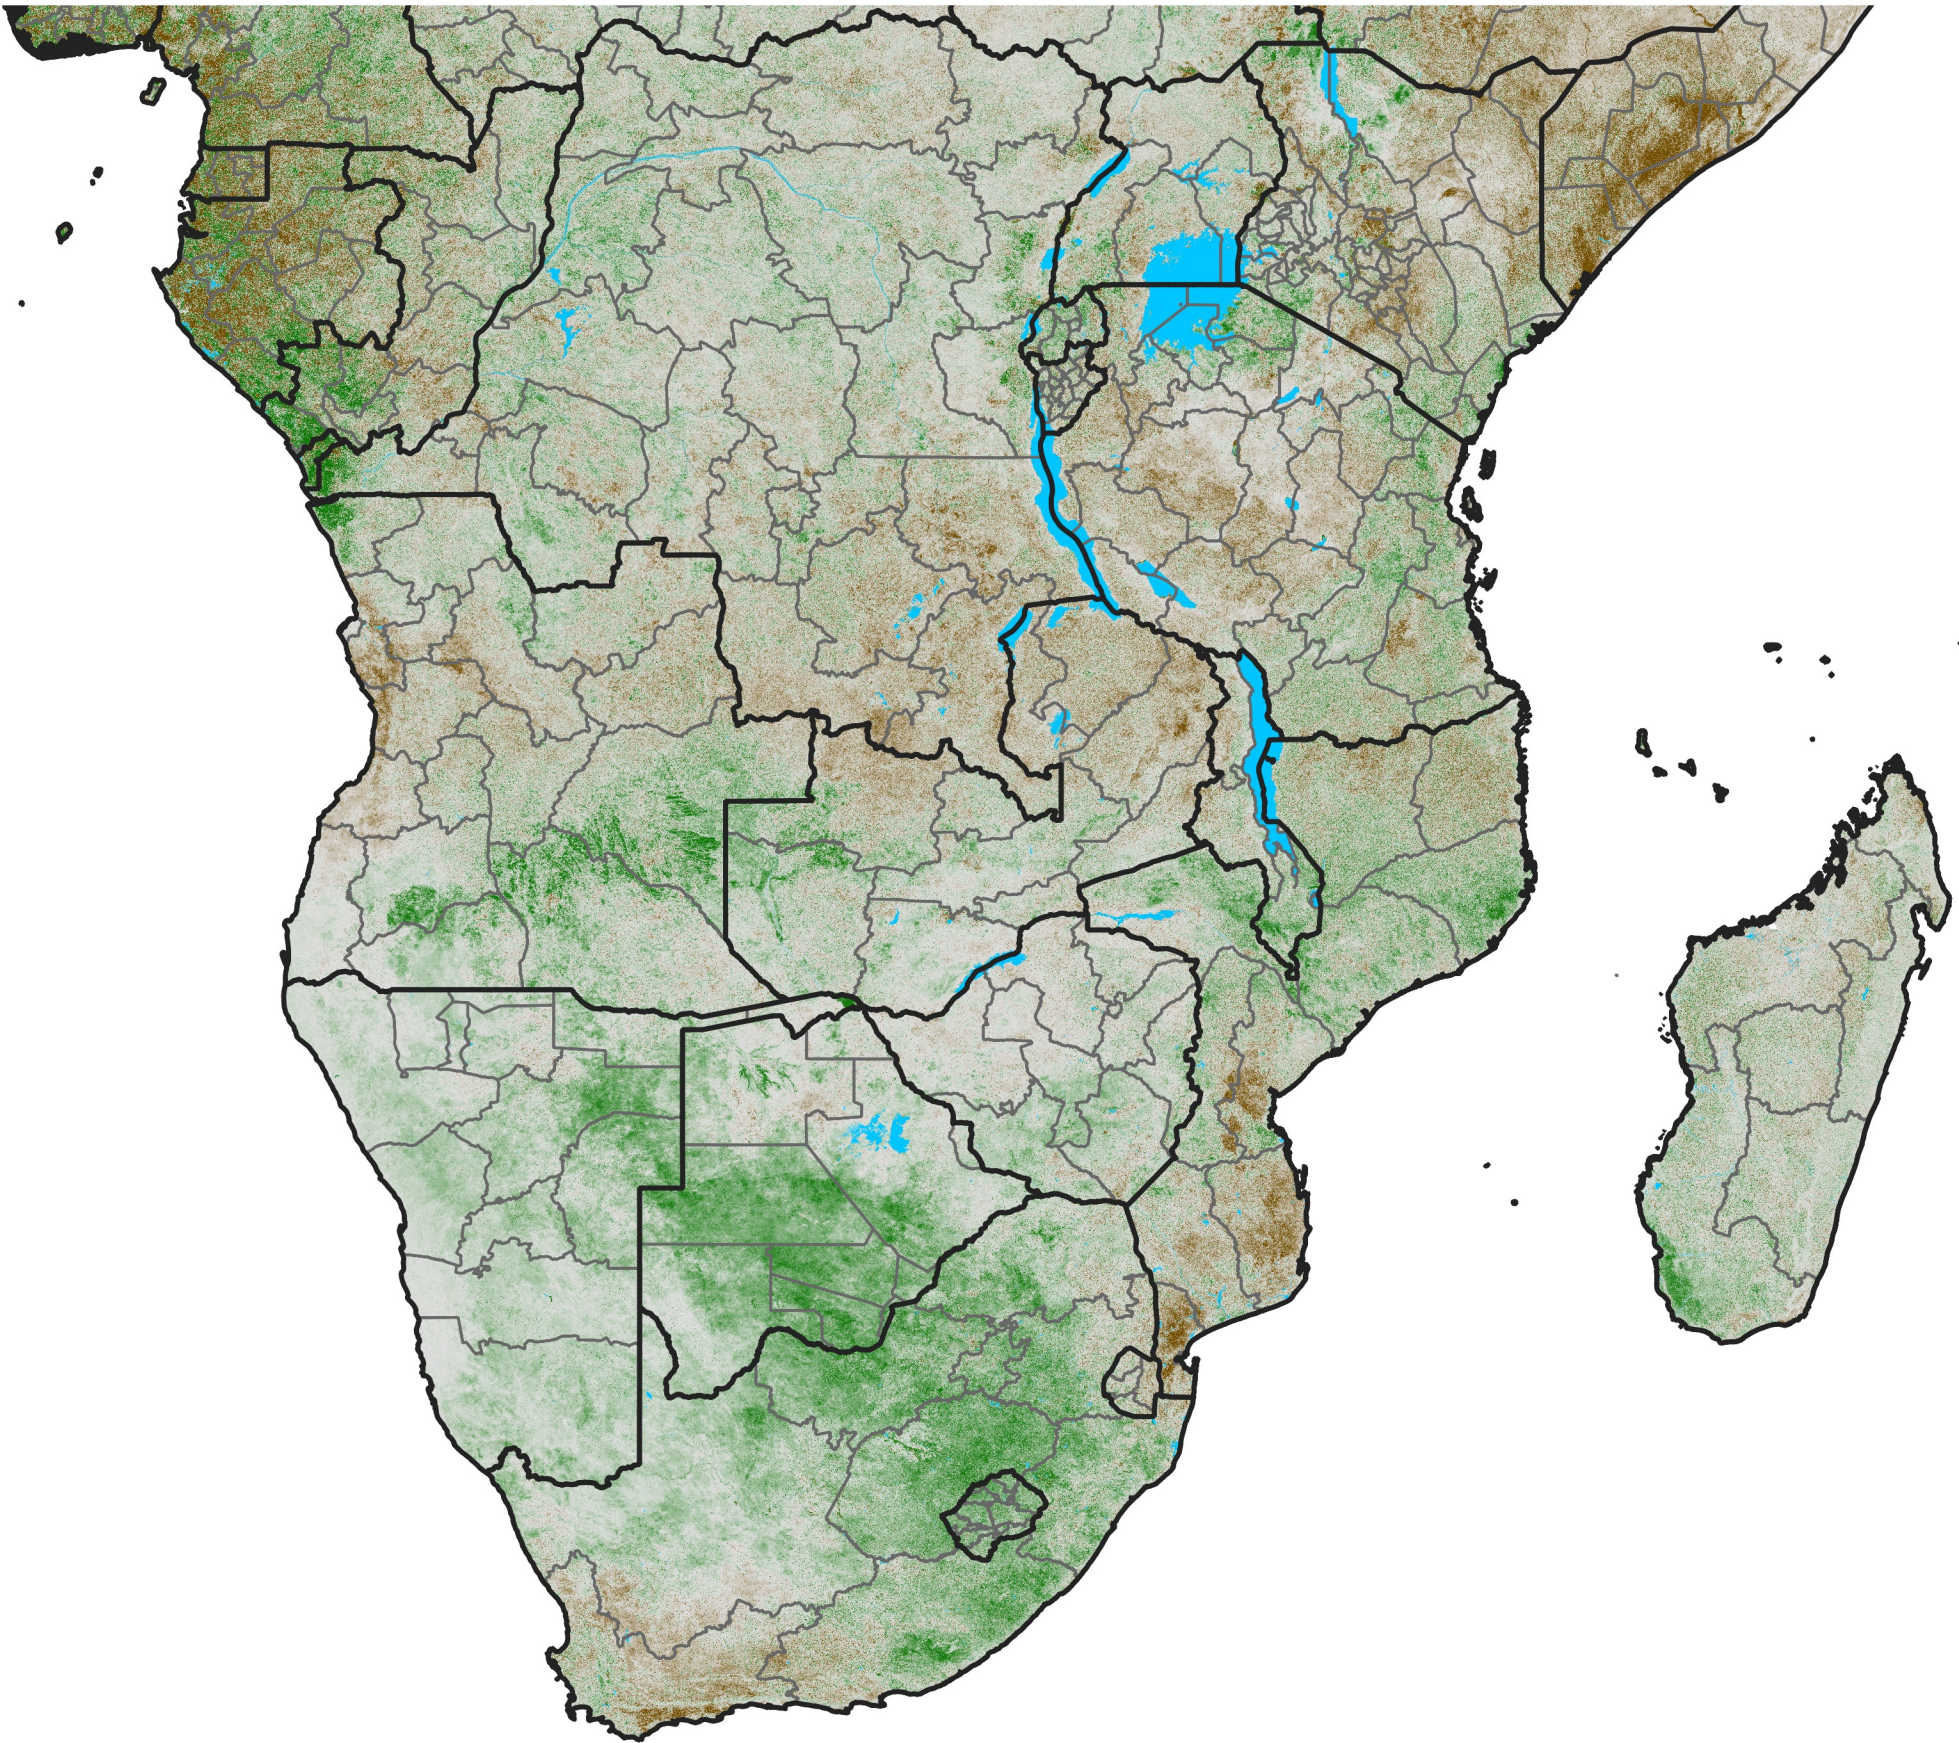

# Southern Africa

## NDVI Difference

2025 minus 2024

Period 26 / September 11 - 20, 2025

### NDVI Difference

< -0.3   -0.2   -0.1   -0.05   0.05   0.1   0.2   >0.3

Negative

No Difference

Positive