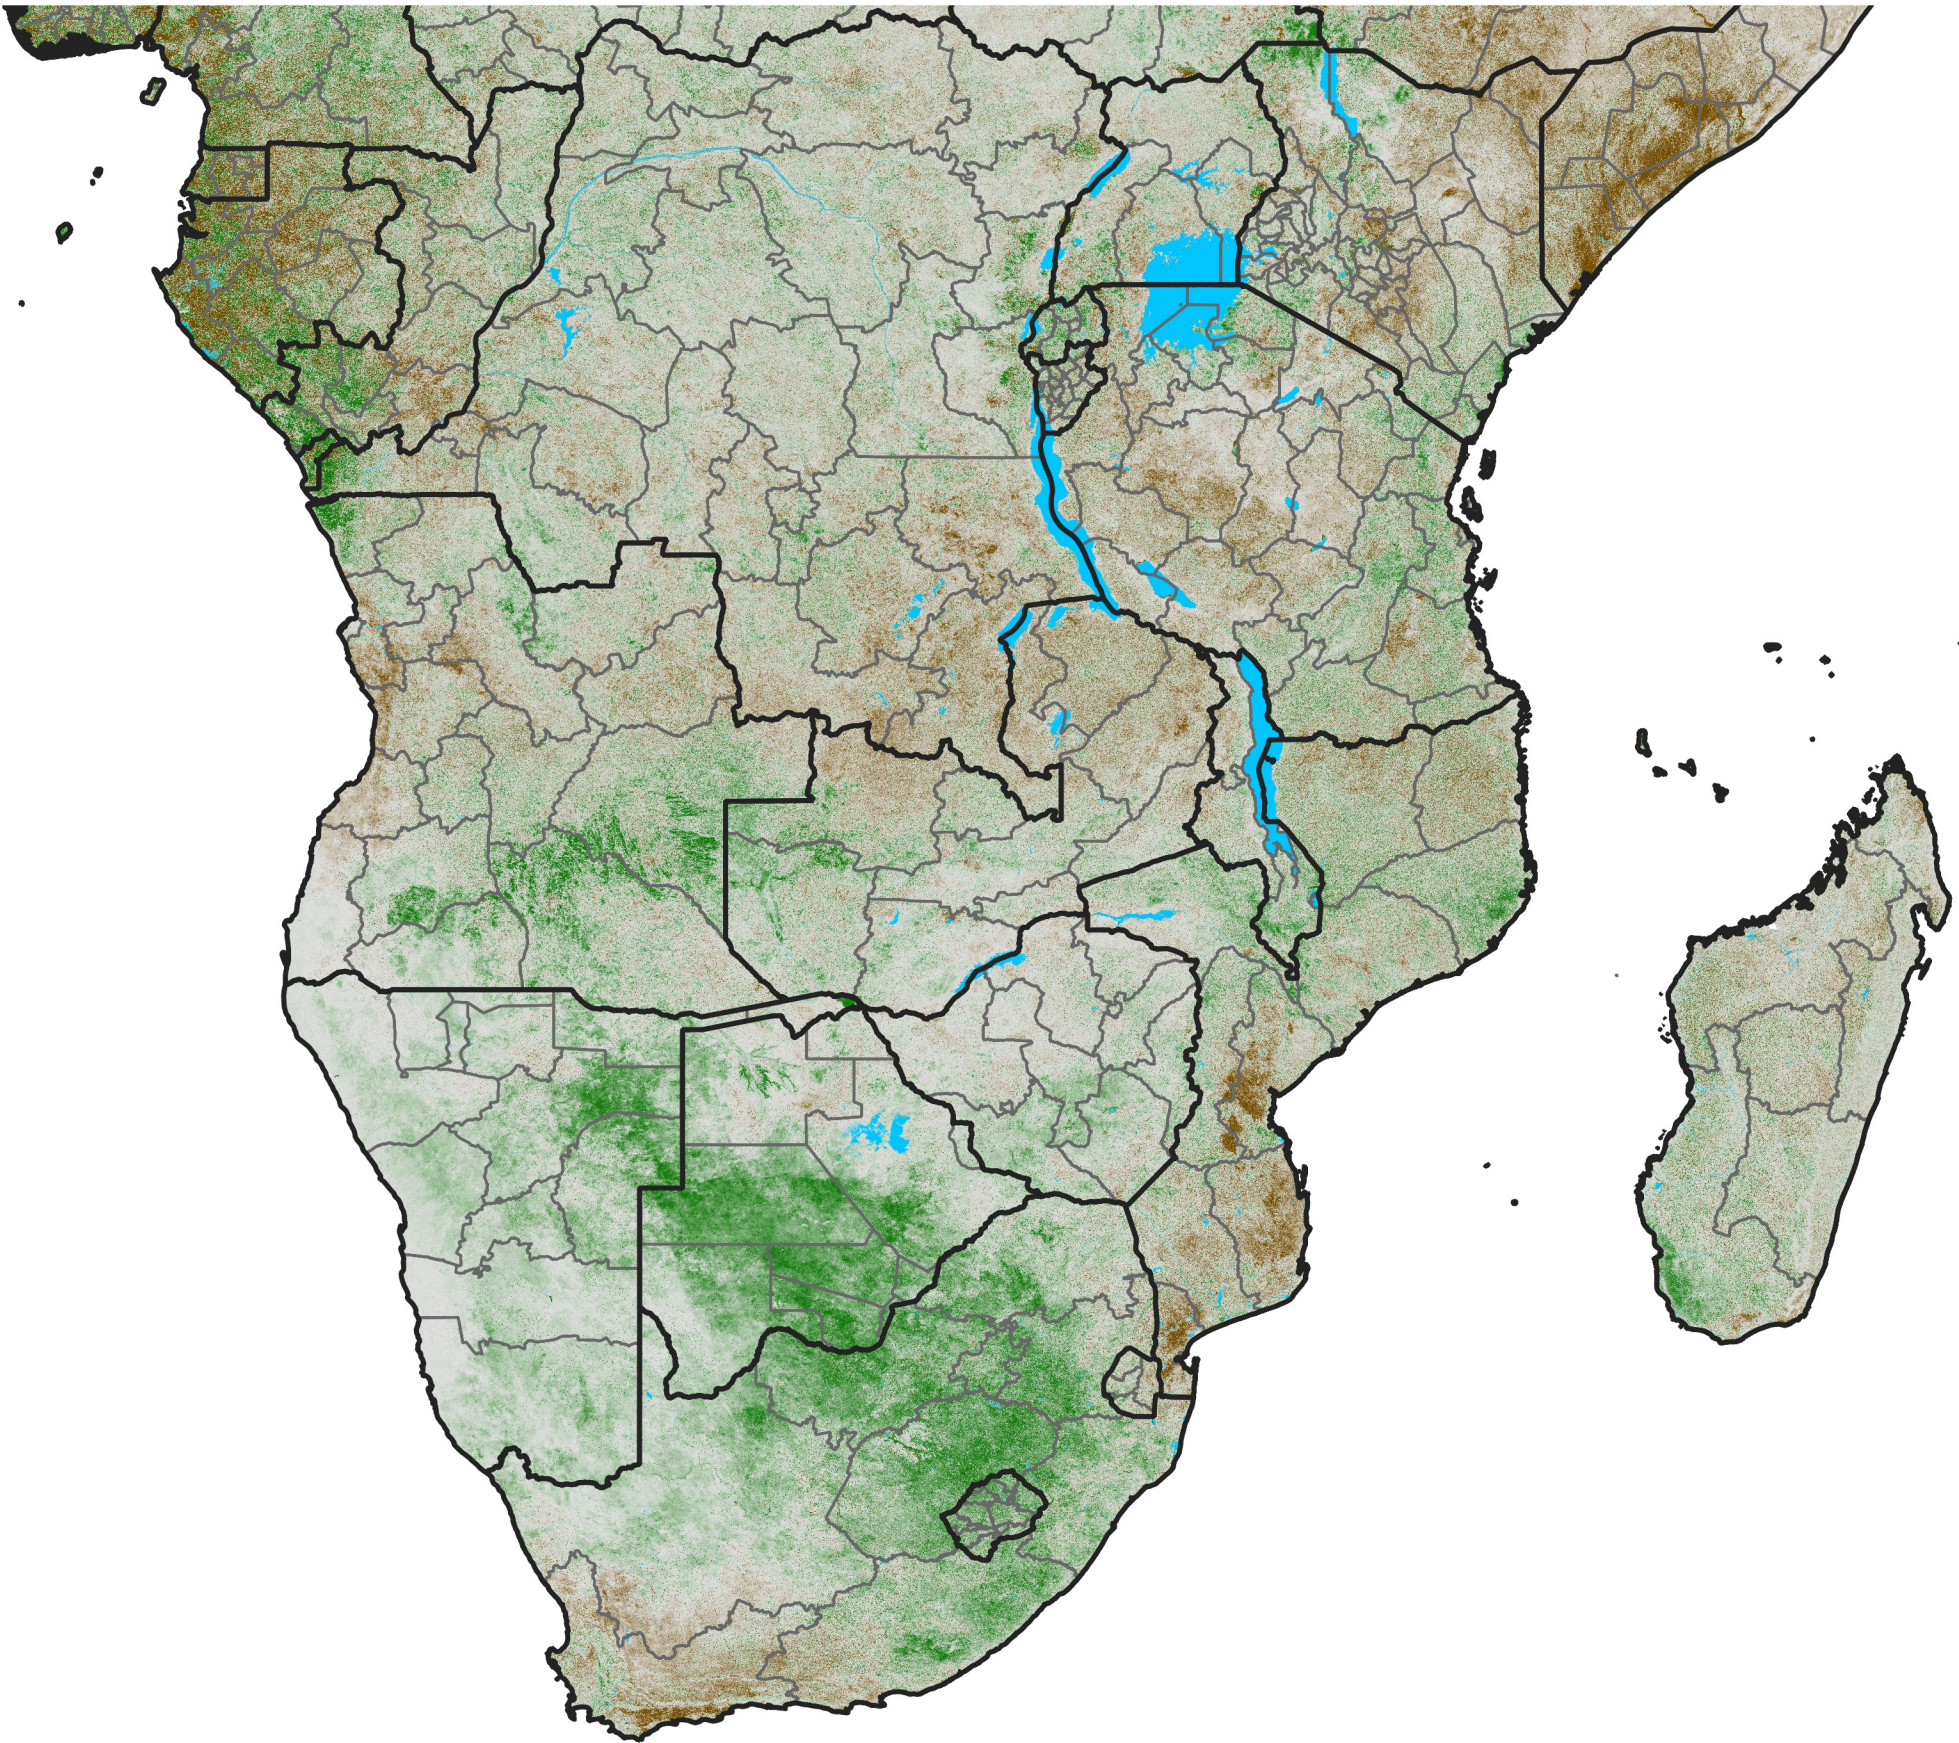

Southern Africa

NDVI Difference

2025 minus 2024

Period 27 / September 21 - 30, 2025

NDVI Difference

<math><-0.3</math> -0.2 -0.1 -0.05 0.05 0.1 0.2 >0.3

Negative

No Difference