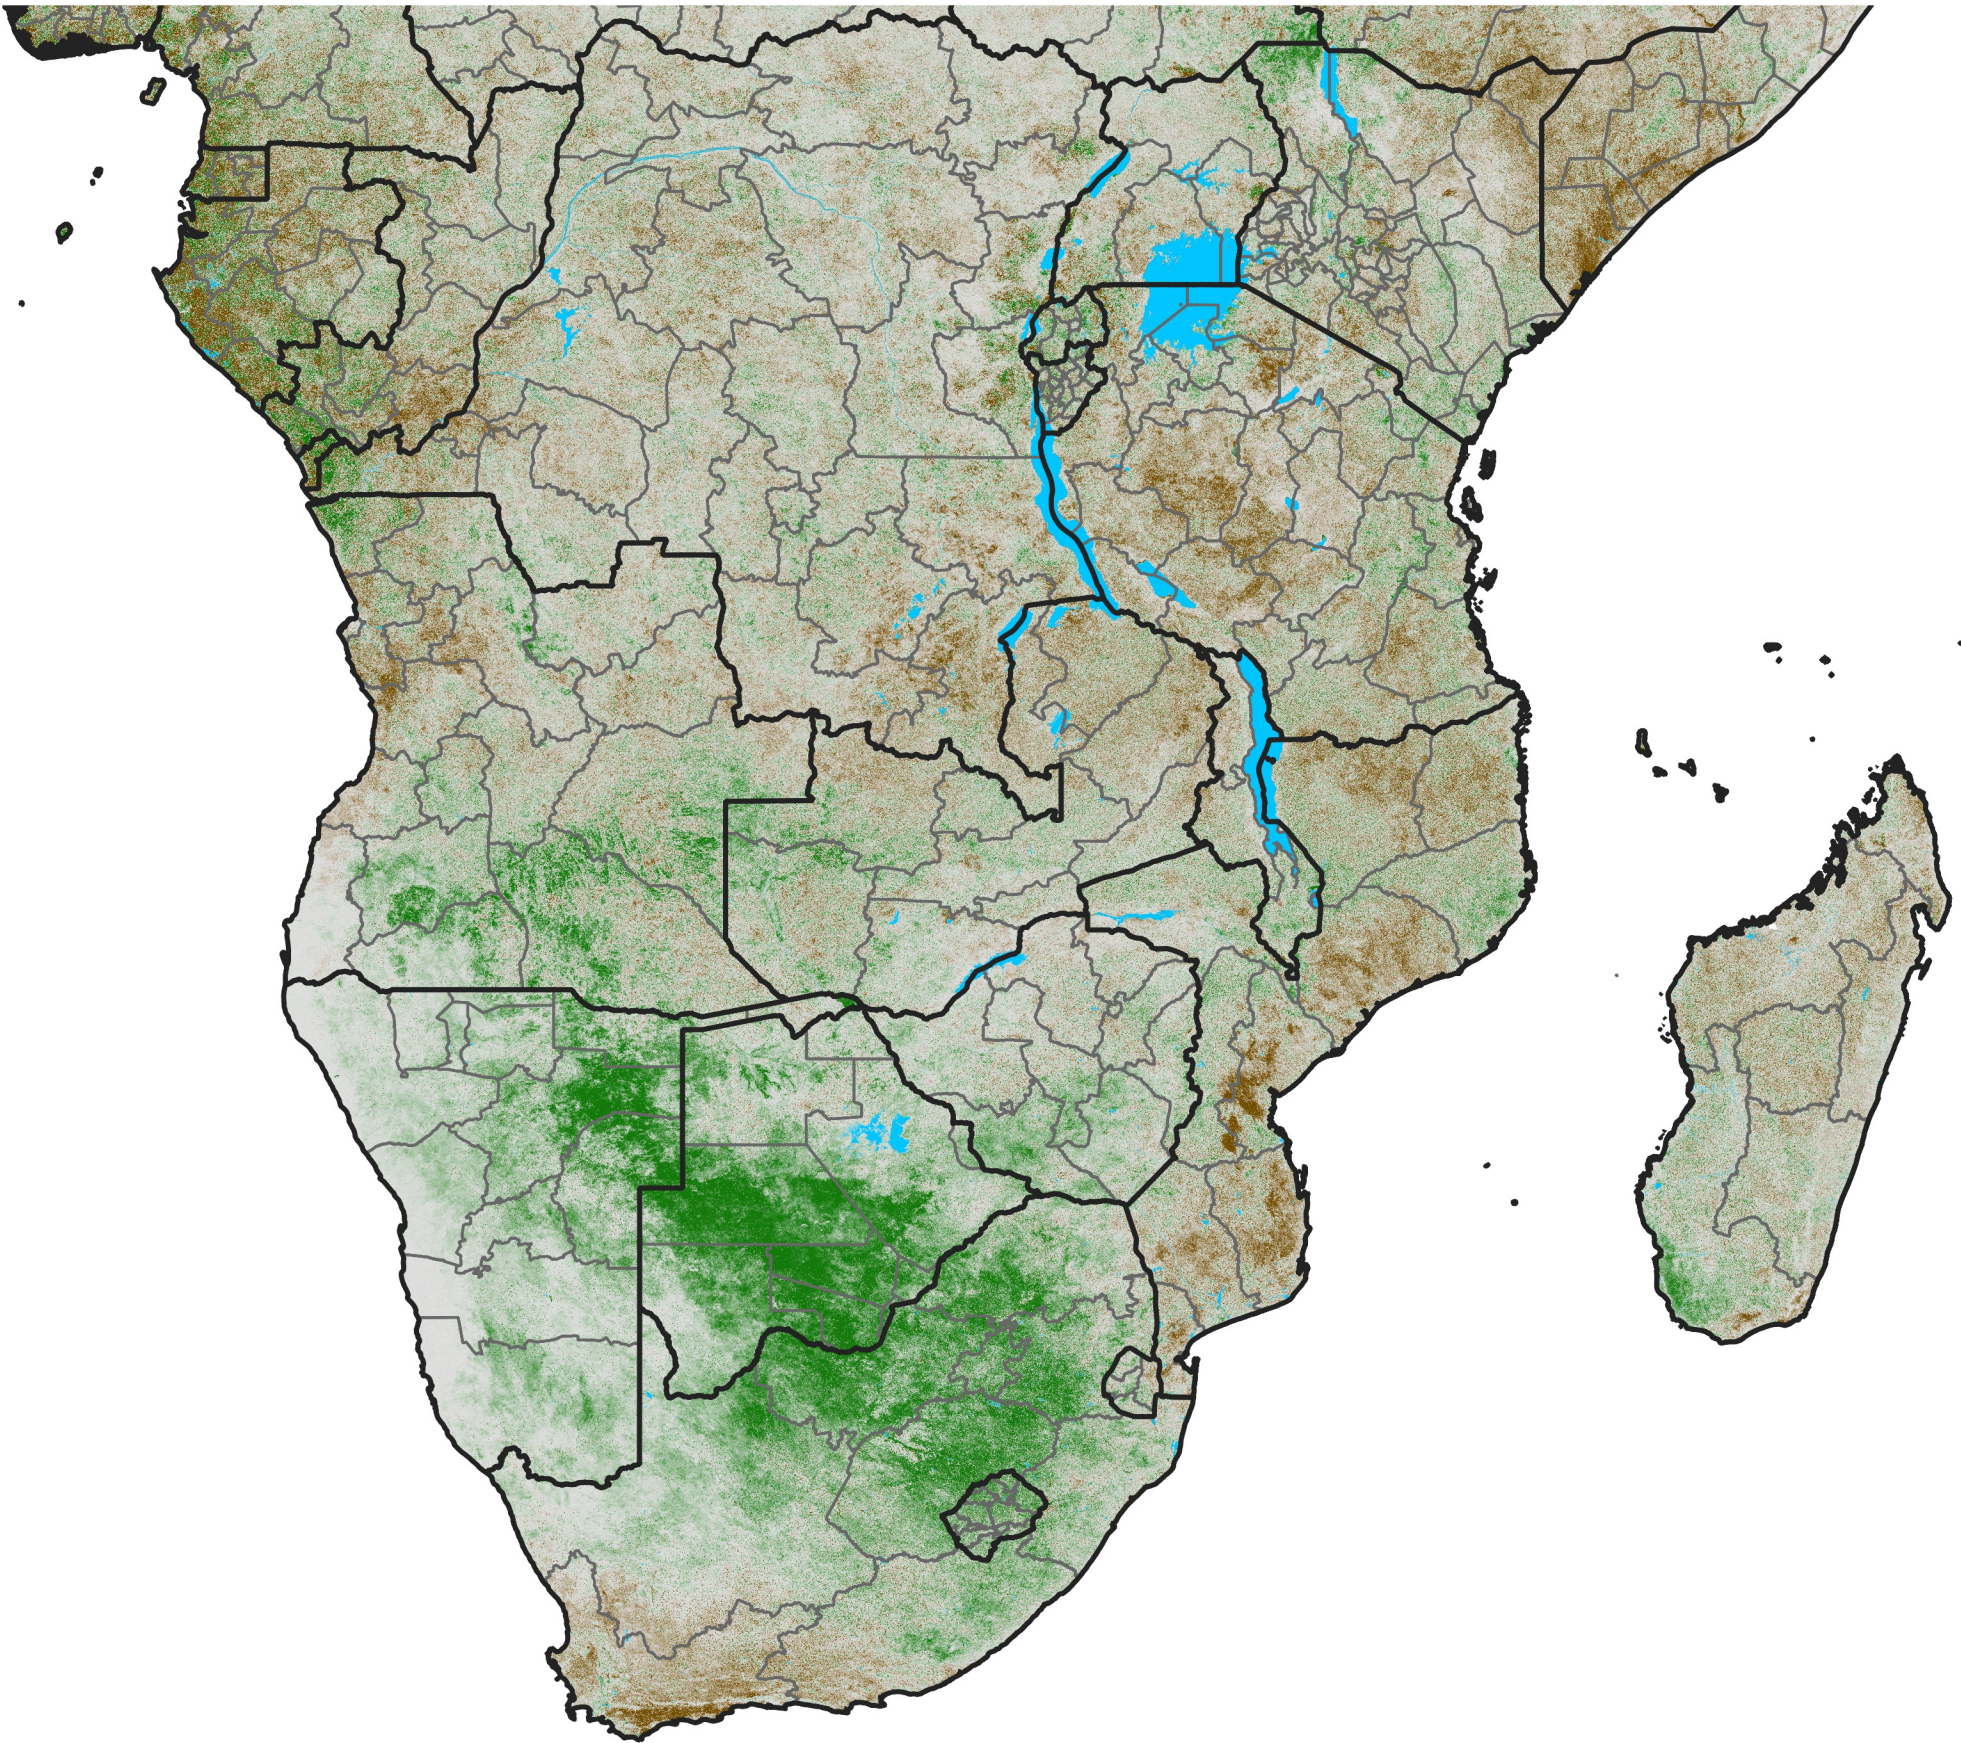

Southern Africa

NDVI Difference

2025 minus 2024

Period 29 / October 11 - 20, 2025

NDVI Difference

< -0.3 -0.2 -0.1 -0.05 0.05 0.1 0.2 >0.3

Negative

No Difference